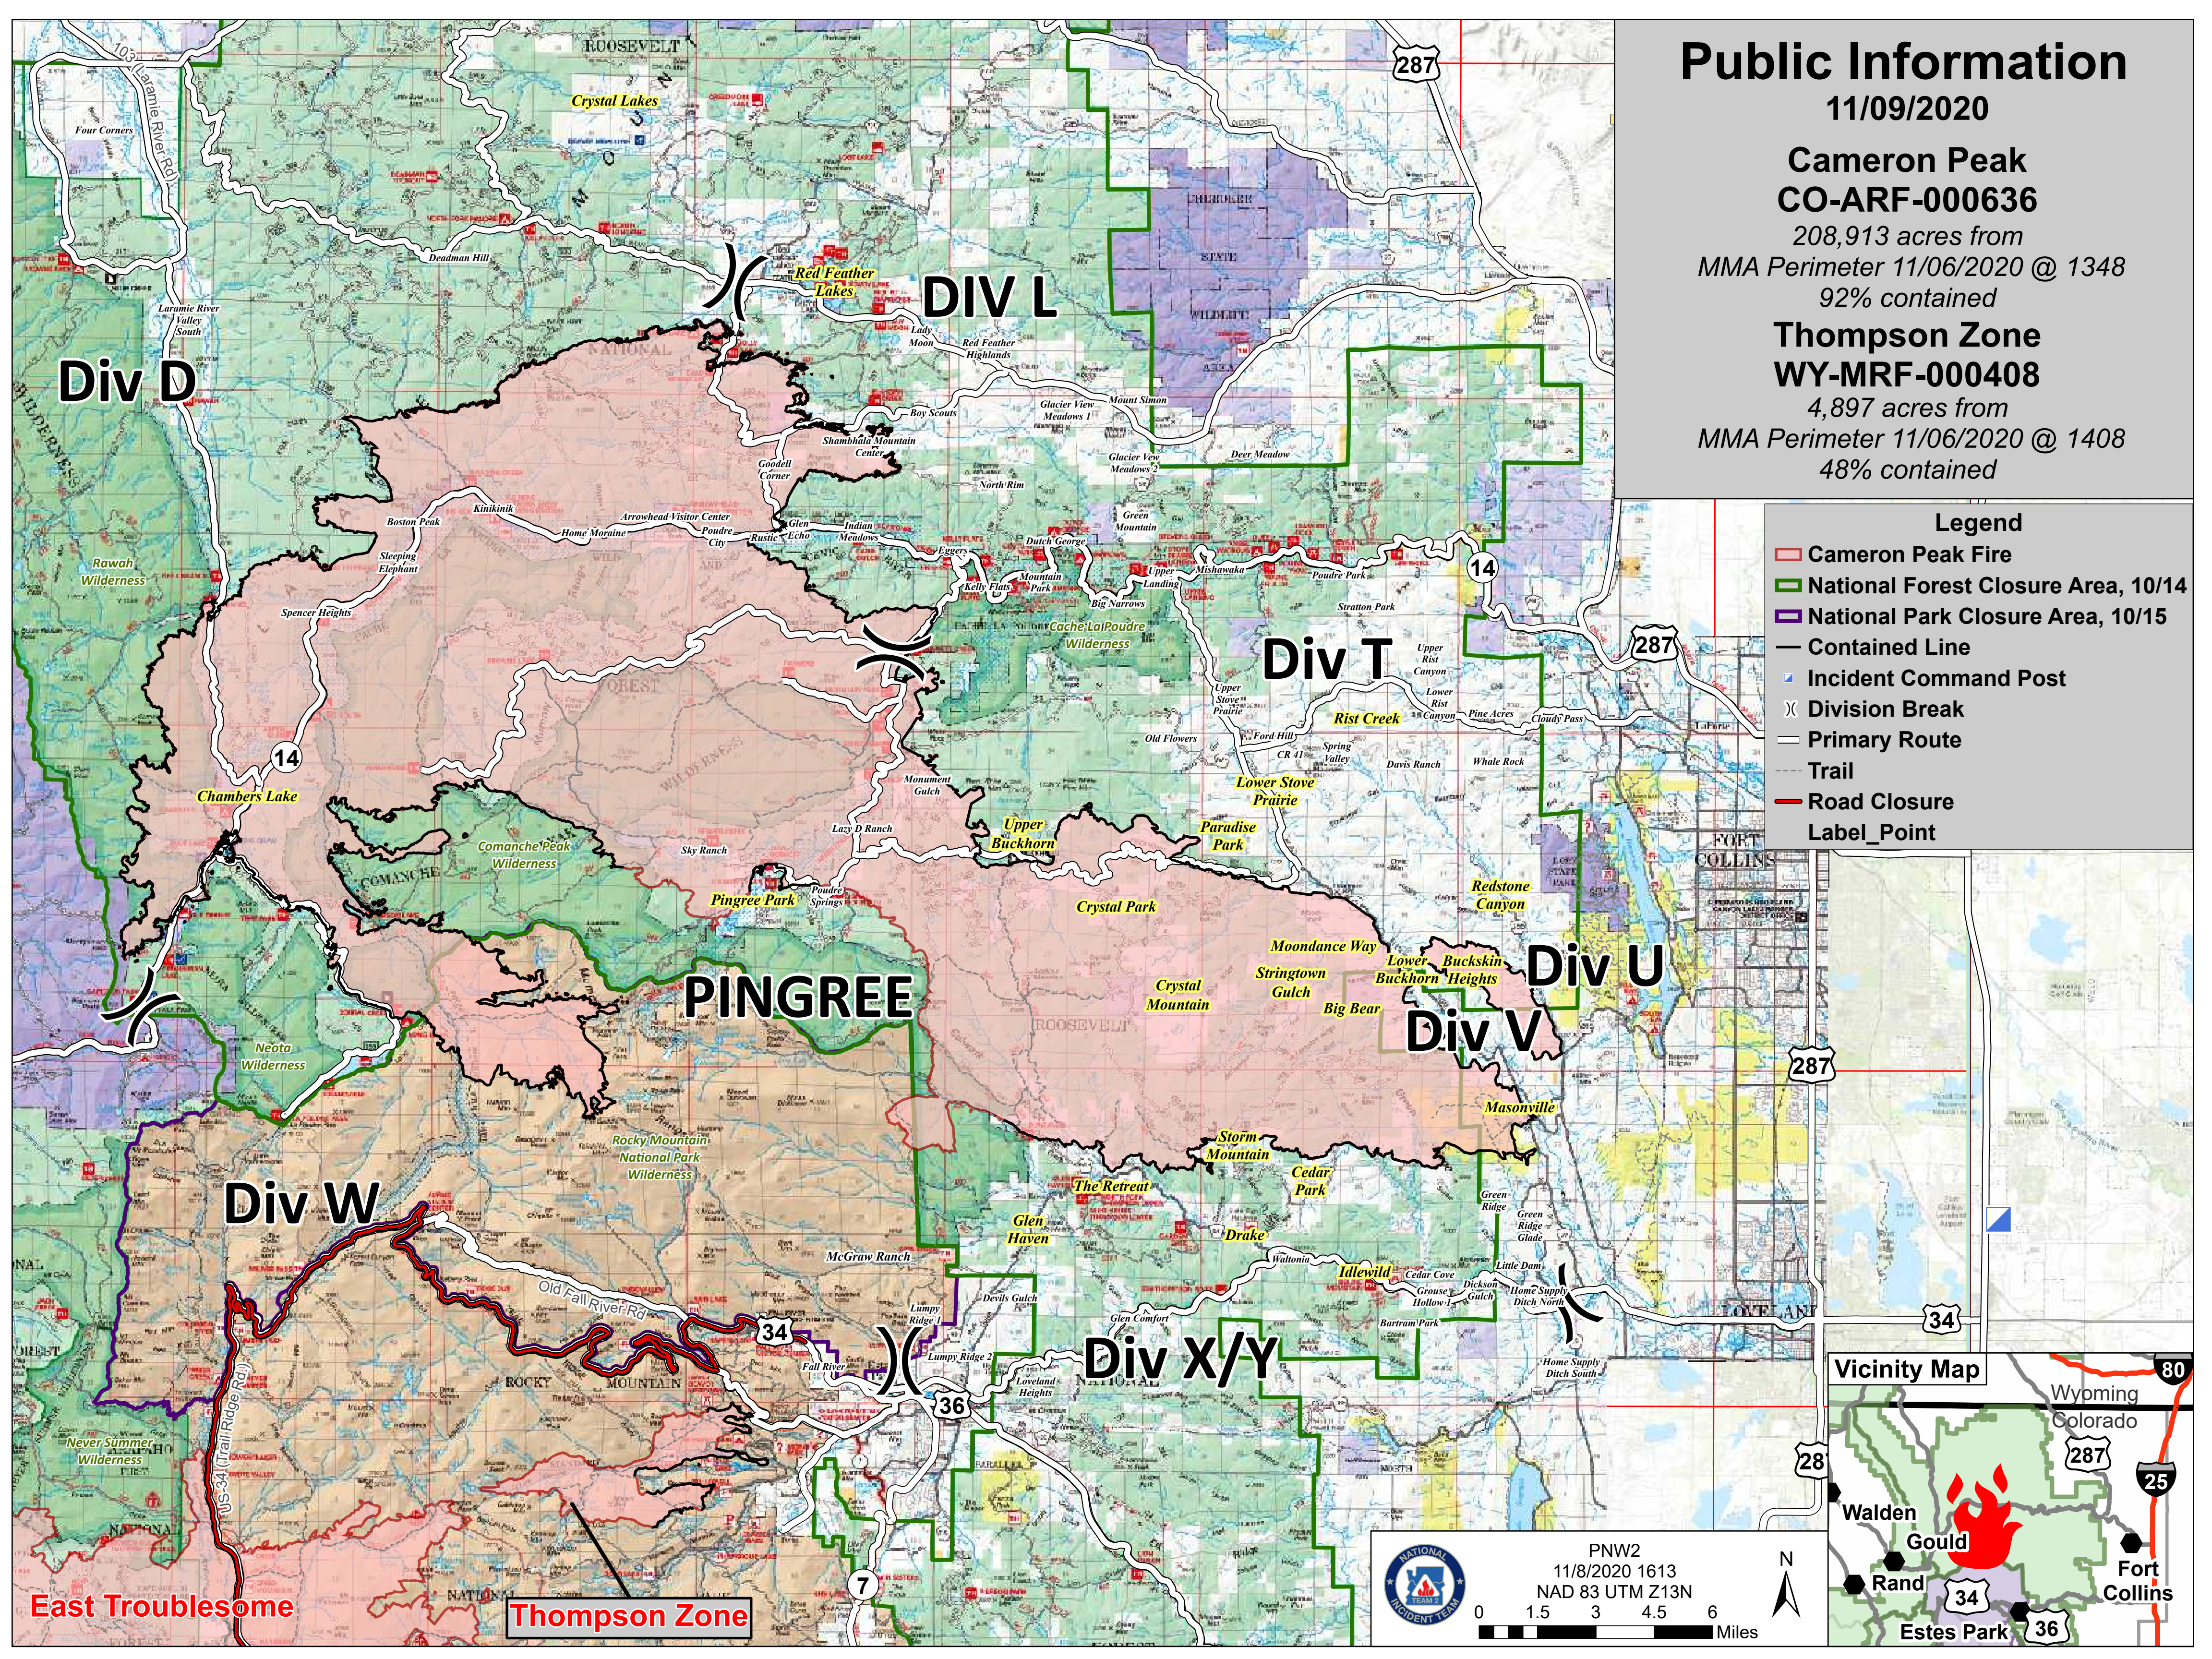

Public Information

11/09/2020

**Cameron Peak
CO-ARF-000636**

208,913 acres from
MMA Perimeter 11/06/2020 @ 1348
92% contained

**Thompson Zone
WY-MRF-000408**

4,897 acres from
MMA Perimeter 11/06/2020 @ 1408
48% contained

Legend

- Cameron Peak Fire
- National Forest Closure Area, 10/14
- National Park Closure Area, 10/15
- Contained Line
- Incident Command Post
- Division Break
- Primary Route
- Trail
- Road Closure
- Label_Point

PNW2
11/8/2020 1613
NAD 83 UTM Z13N

0 1.5 3 4.5 6 Miles

Vicinity Map

Walden
Gould
Rand
Fort Collins
Estes Park

East Troublesome

Thompson Zone