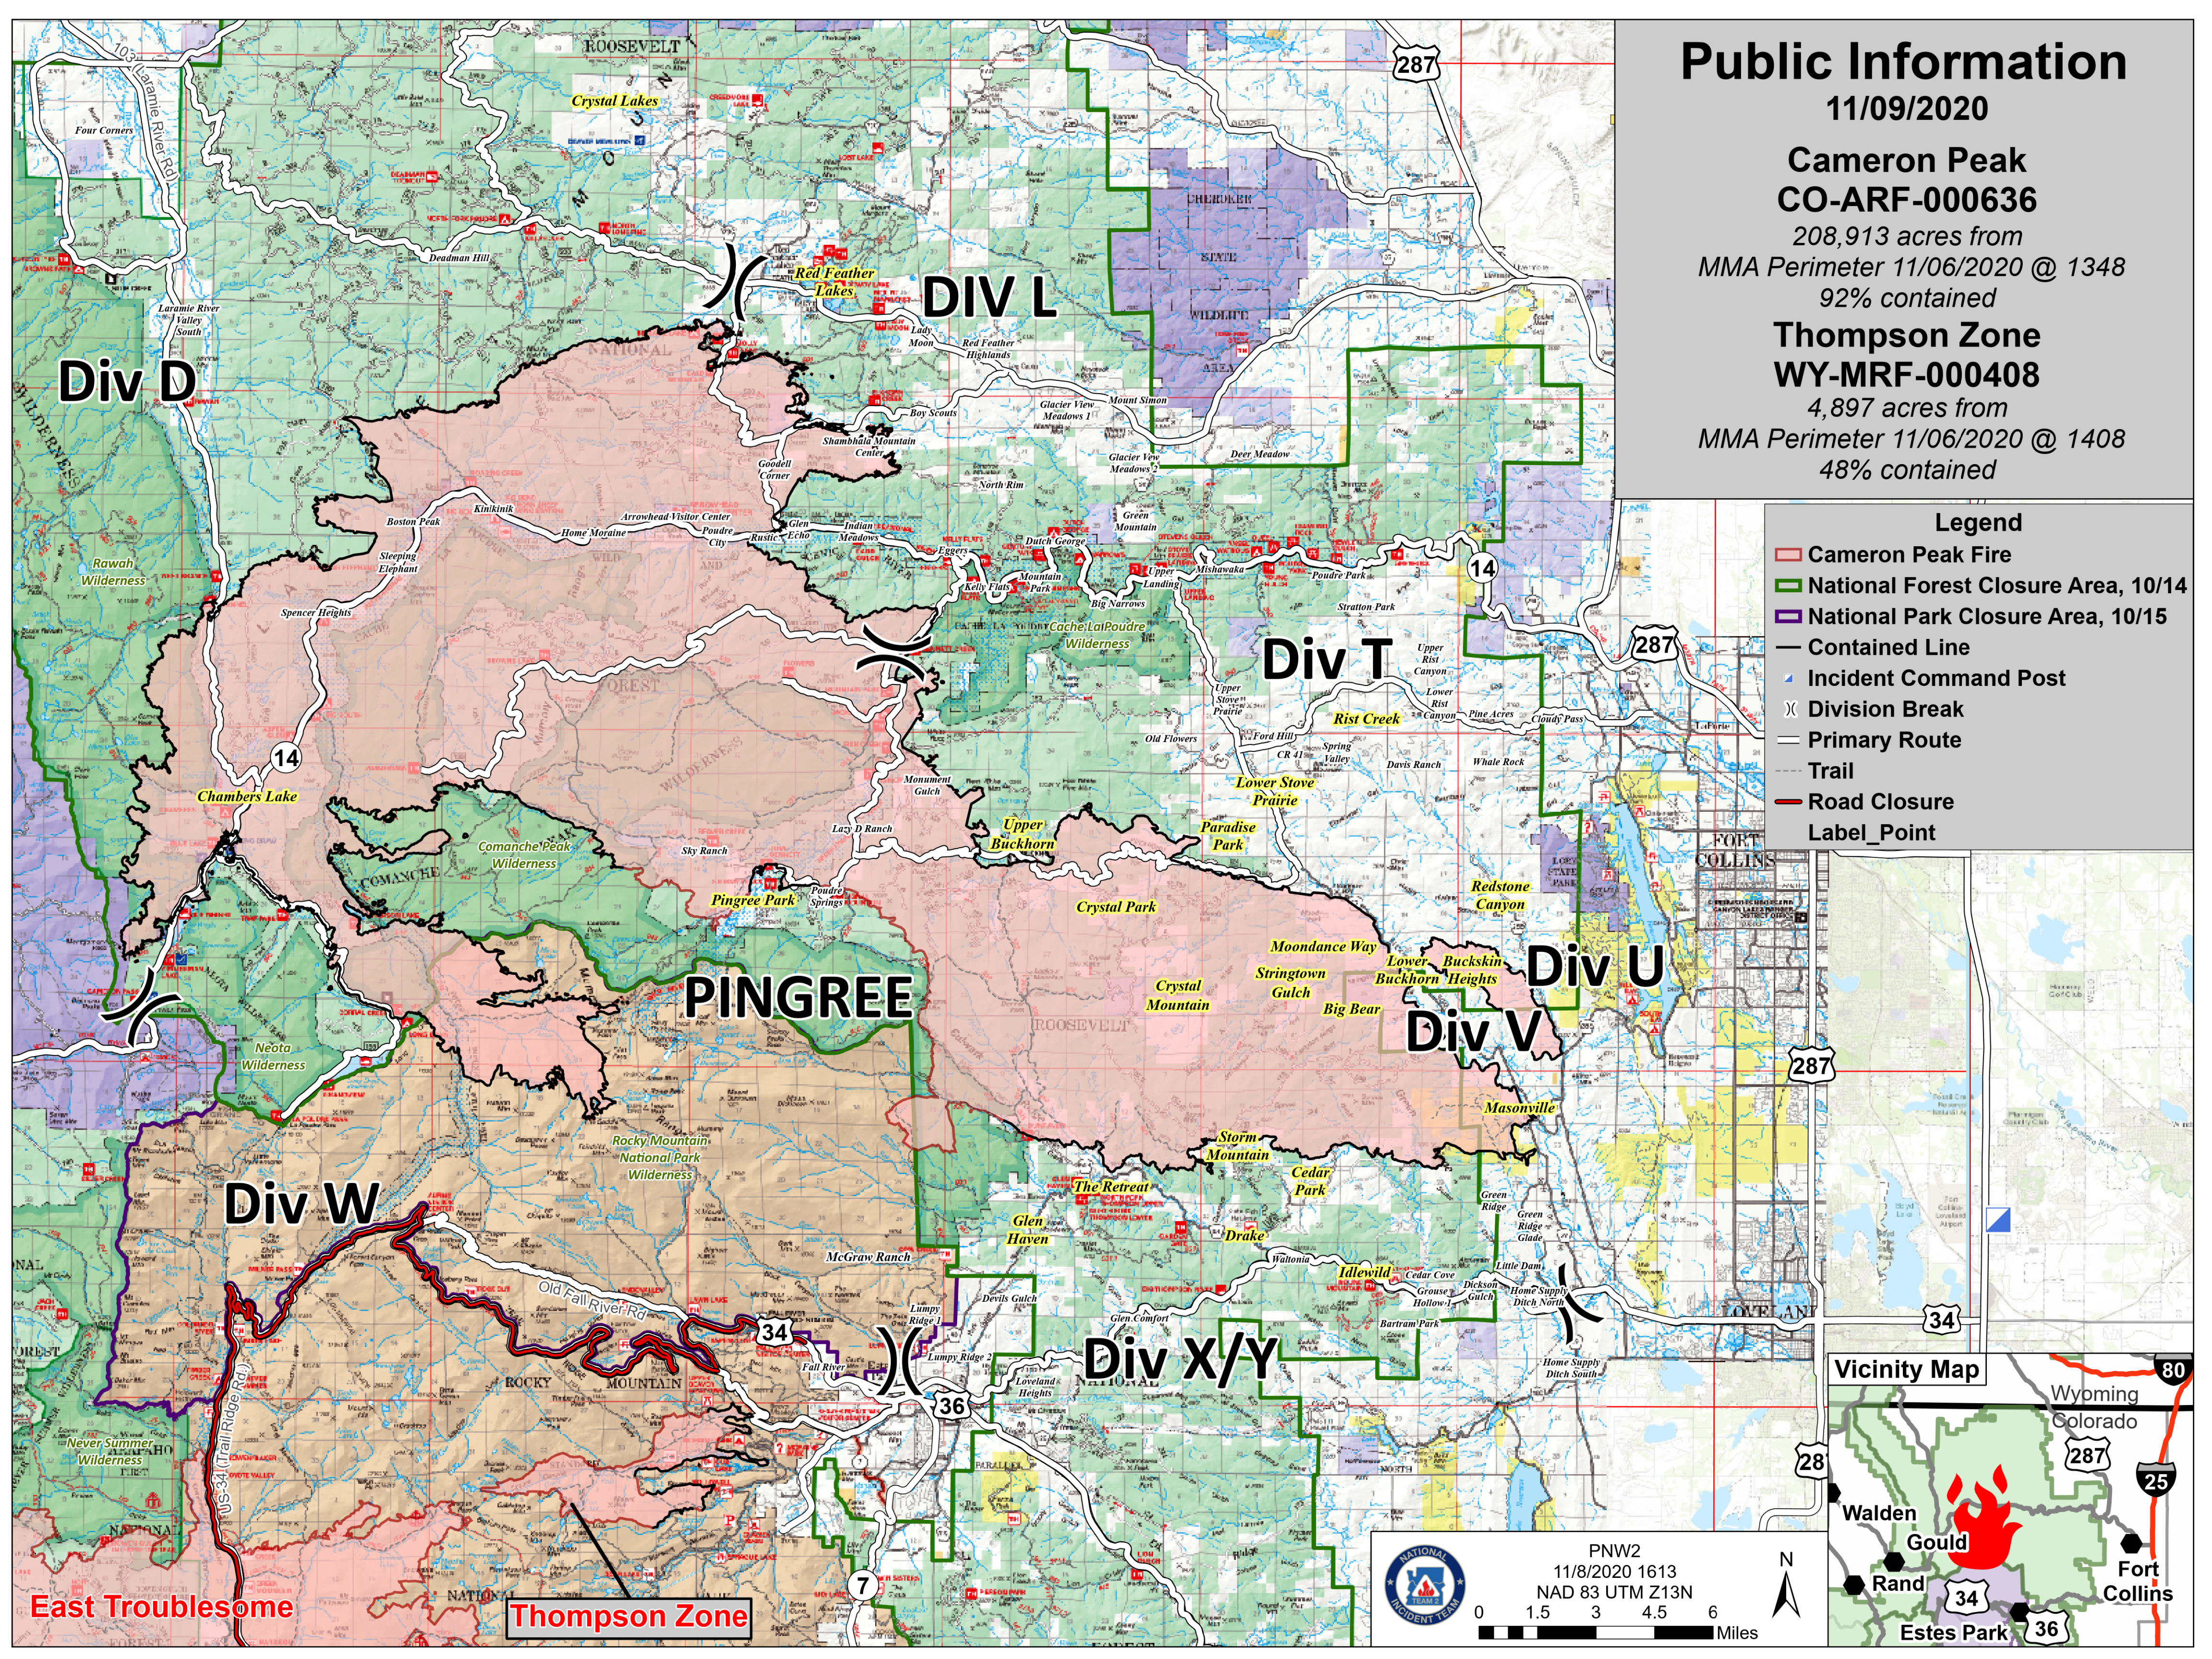

# Public Information

11/09/2020

**Cameron Peak  
CO-ARF-000636**

208,913 acres from  
MMA Perimeter 11/06/2020 @ 1348  
92% contained

**Thompson Zone  
WY-MRF-000408**

4,897 acres from  
MMA Perimeter 11/06/2020 @ 1408  
48% contained

**Legend**

- Cameron Peak Fire
- National Forest Closure Area, 10/14
- National Park Closure Area, 10/15
- Contained Line
- Incident Command Post
- Division Break
- Primary Route
- Trail
- Road Closure
- Label\_Point

PNW2  
11/8/2020 1613  
NAD 83 UTM Z13N

0 1.5 3 4.5 6 Miles

East Troublesome Thompson Zone