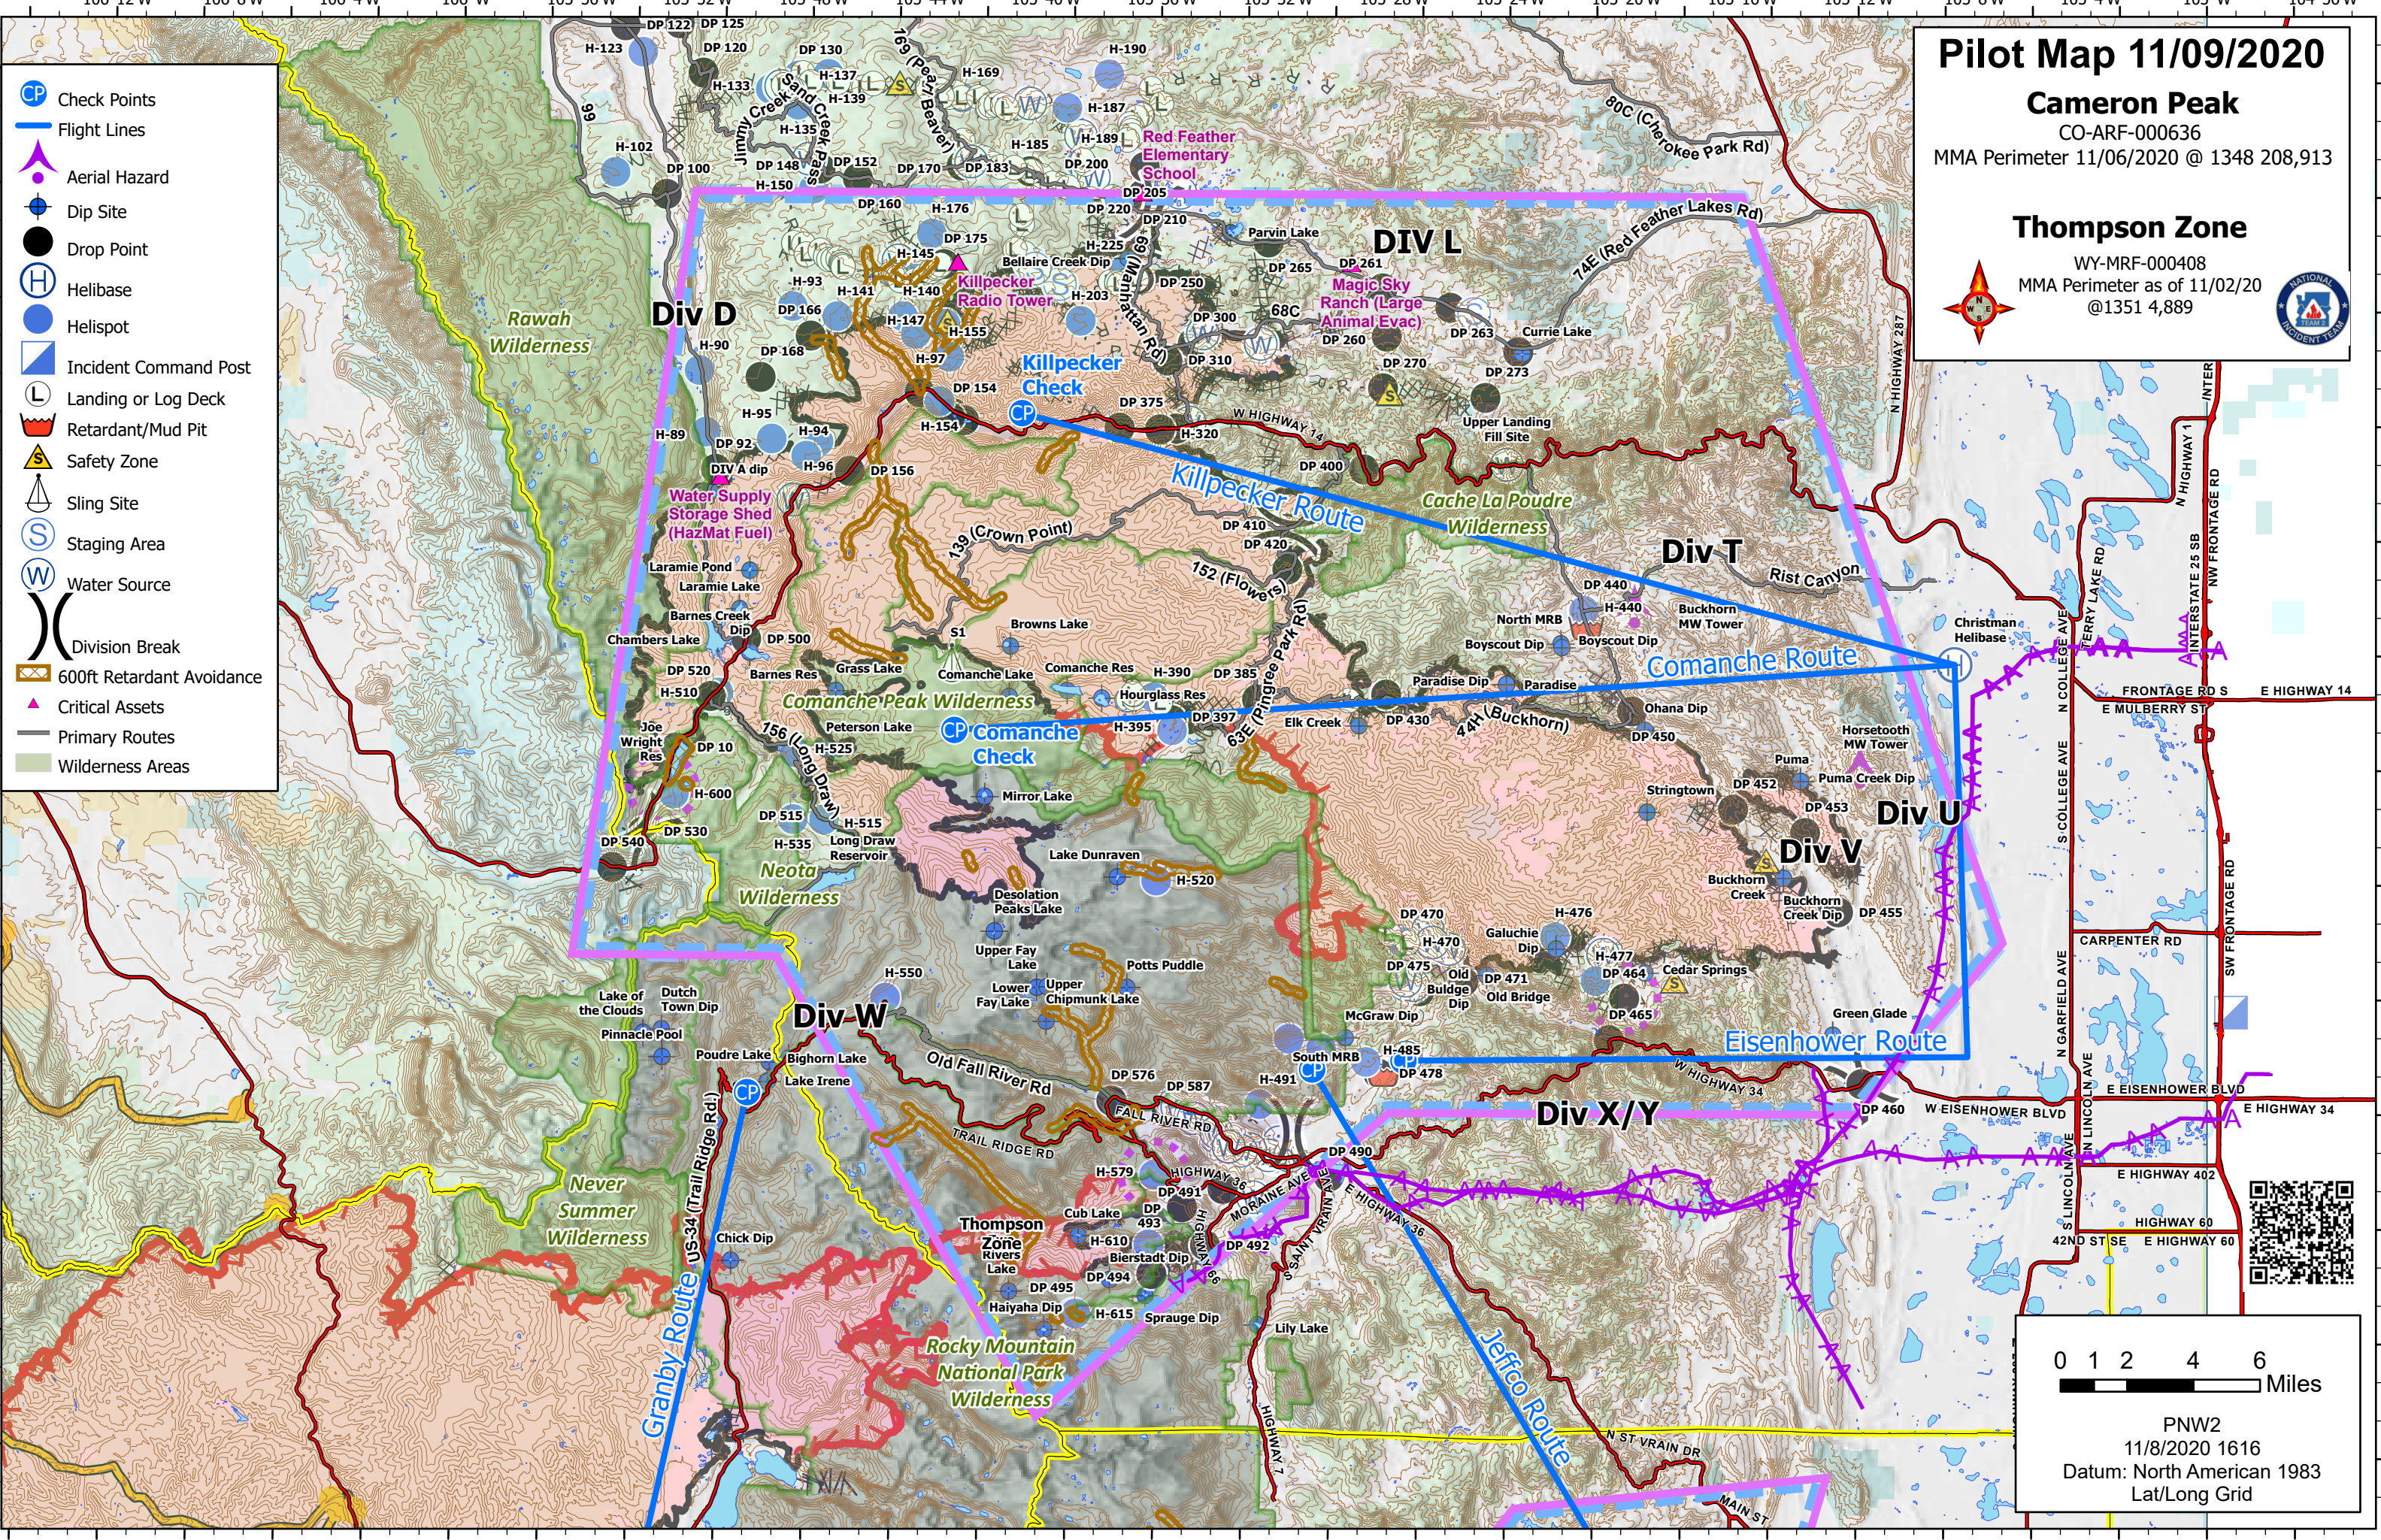

Pilot Map 11/09/2020
Cameron Peak
 CO-ARF-000636
 MMA Perimeter 11/06/2020 @ 1348 208,913

Thompson Zone
 WY-MRF-000408
 MMA Perimeter as of 11/02/20 @ 1351 4,889

-  Check Points
-  Flight Lines
-  Aerial Hazard
-  Dip Site
-  Drop Point
-  Helibase
-  Helispot
-  Incident Command Post
-  Landing or Log Deck
-  Retardant/Mud Pit
-  Safety Zone
-  Sling Site
-  Staging Area
-  Water Source
-  Division Break
-  600ft Retardant Avoidance
-  Critical Assets
-  Primary Routes
-  Wilderness Areas

0 1 2 4 6 Miles

PNW2
 11/8/2020 1616
 Datum: North American 1983
 Lat/Long Grid