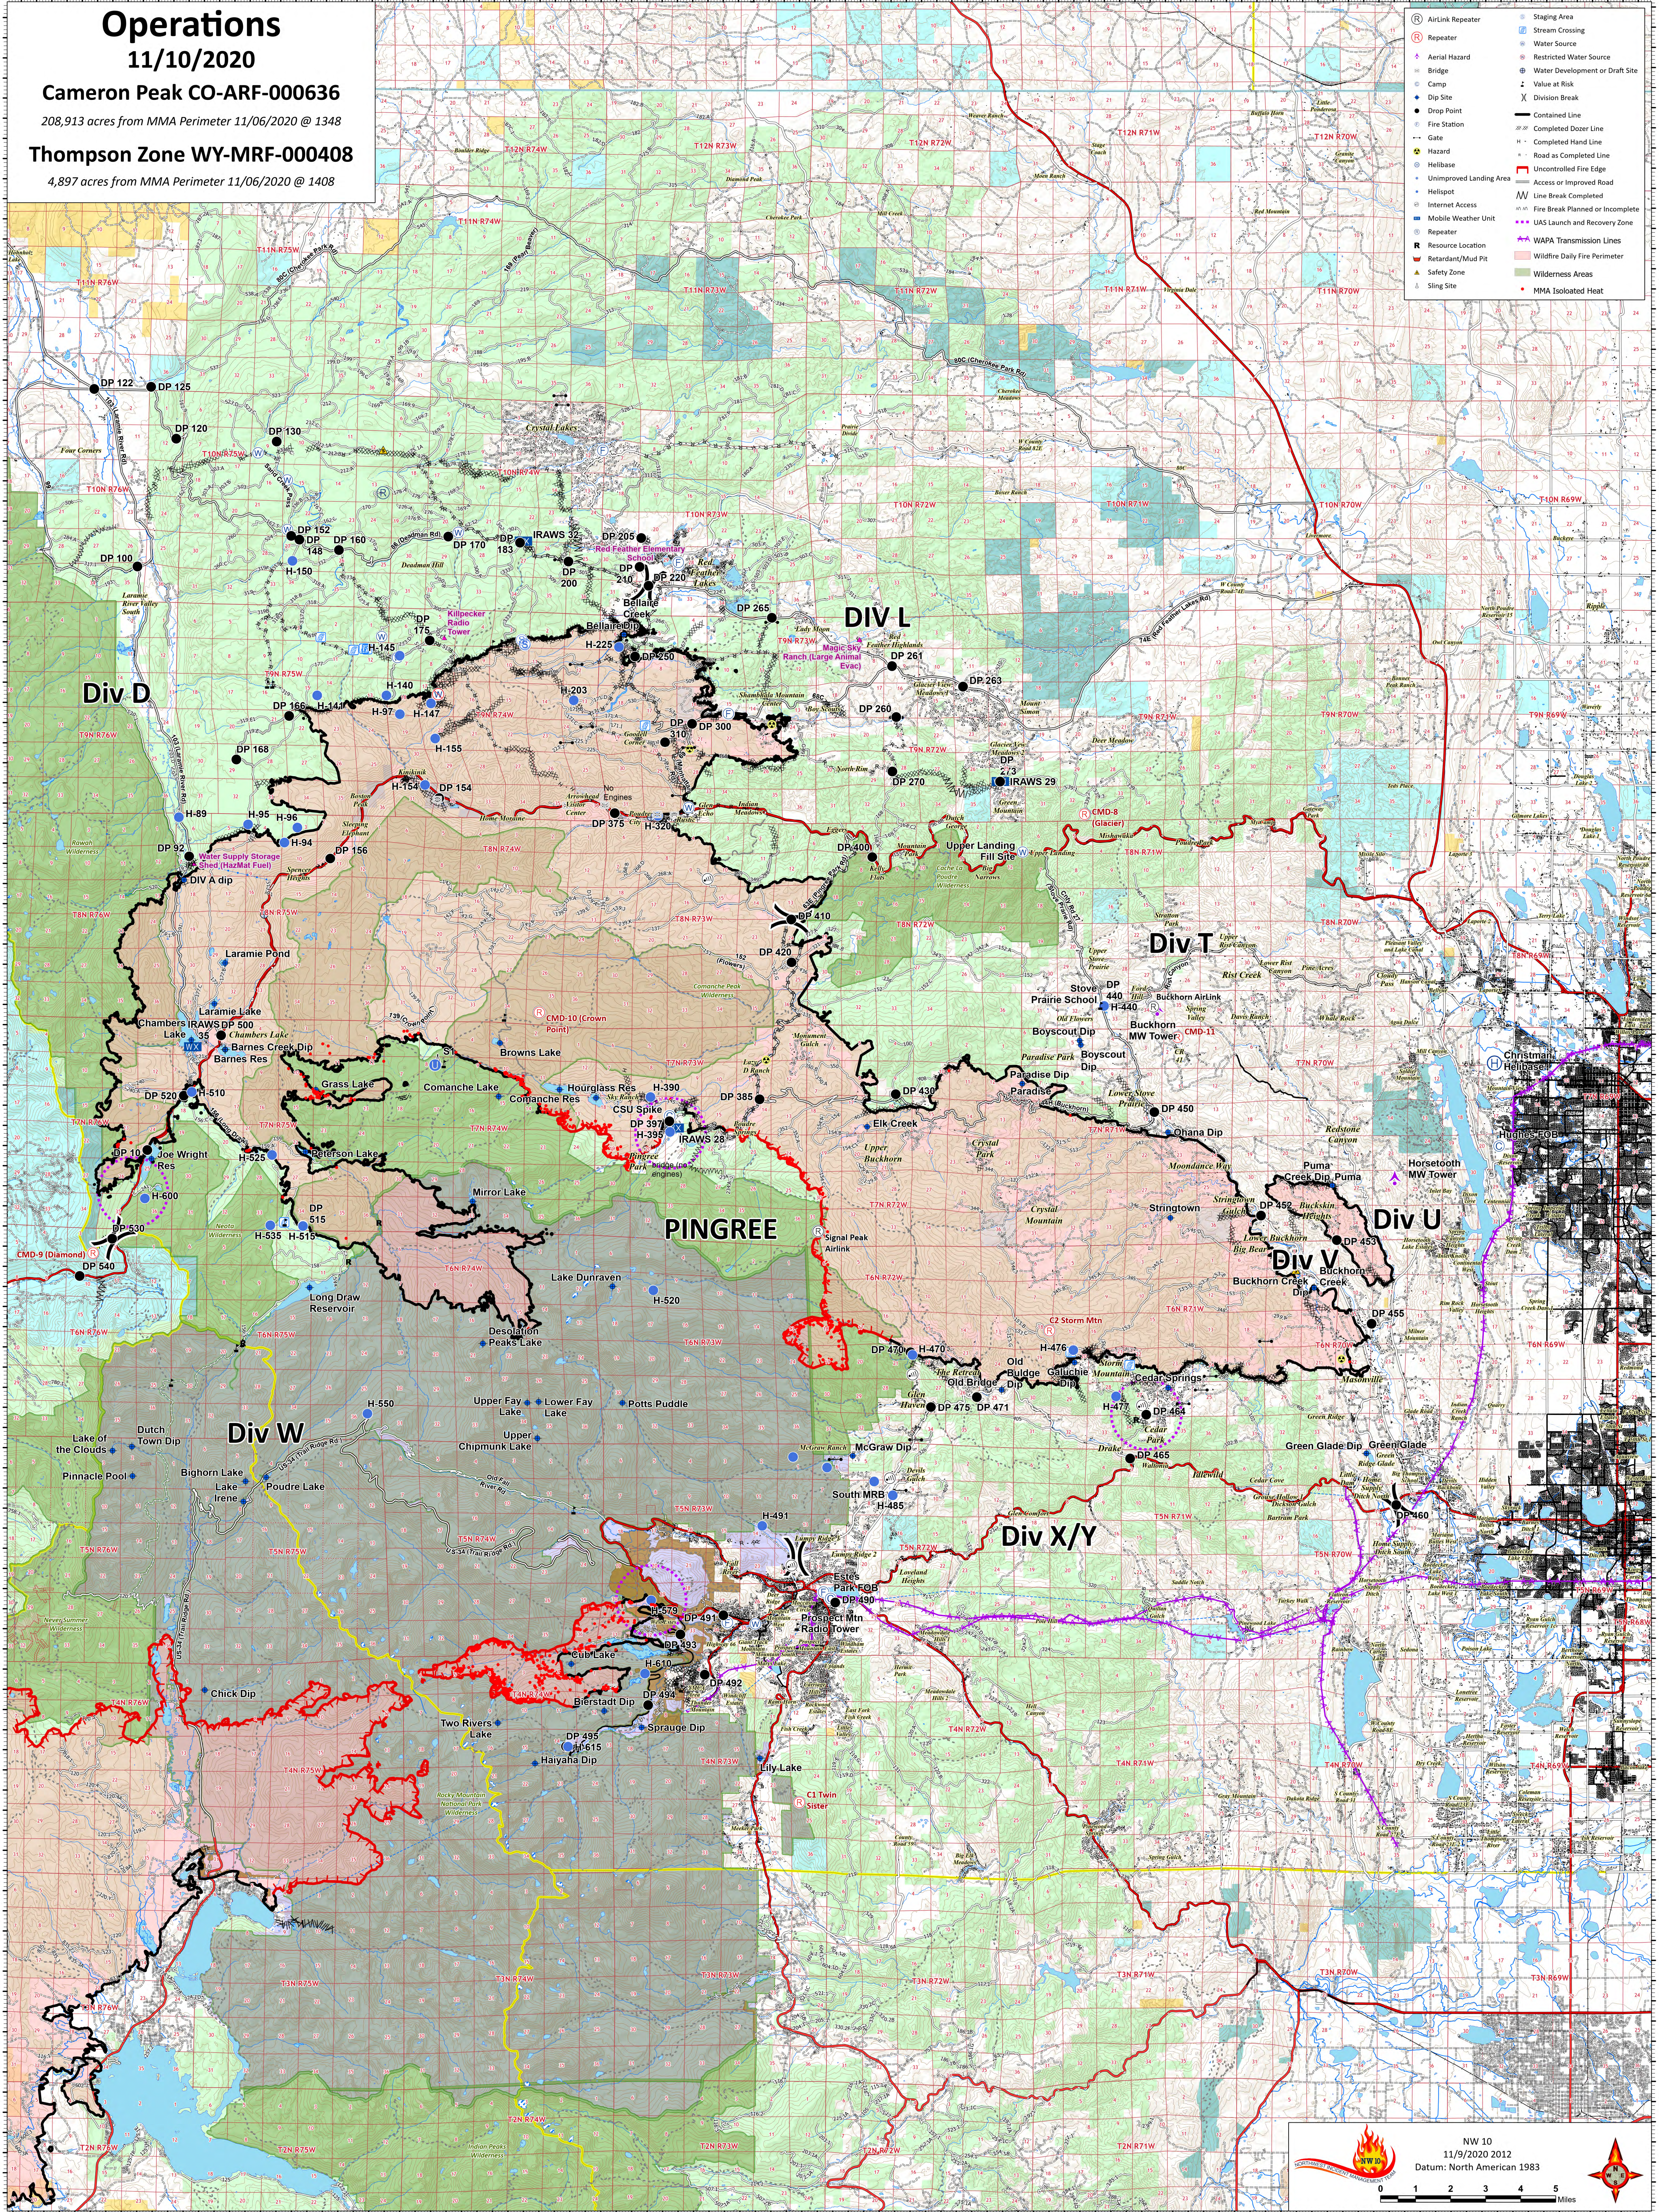

Operations

11/10/2020

Cameron Peak CO-ARF-000636

208,913 acres from MMA Perimeter 11/06/2020 @ 1348

Thompson Zone WY-MRF-000408

4,897 acres from MMA Perimeter 11/06/2020 @ 1408

● AirLink Repeater	○ Staging Area
○ Repeater	○ Stream Crossing
○ Aerial Hazard	○ Water Source
○ Dip Site	○ Restricted Water Source
○ Camp	○ Water Development or Draft Site
○ Fire Station	○ Value at Risk
○ Gate	○ Division Break
○ Hazard	○ Contained Line
○ Helibase	○ Completed Hand Line
○ Unimproved Landing Area	○ Road as Completed Line
○ Helispot	○ Line Break Completed
○ Internet Access	○ Fire Break Planned or Incomplete
○ Mobile Weather Unit	○ UAS Launch and Recovery Zone
○ Repeater	○ WAPA Transmission Lines
○ Resource Location	○ Wildfire Daily Fire Perimeter
○ Retardant/Mud Pit	○ Safety Zone
○ Sling Site	○ Wilderness Areas
	○ MMA Isolated Heat

NW 10
11/9/2020 2012
Datum: North American 1983

0 1 2 3 4 5 Miles