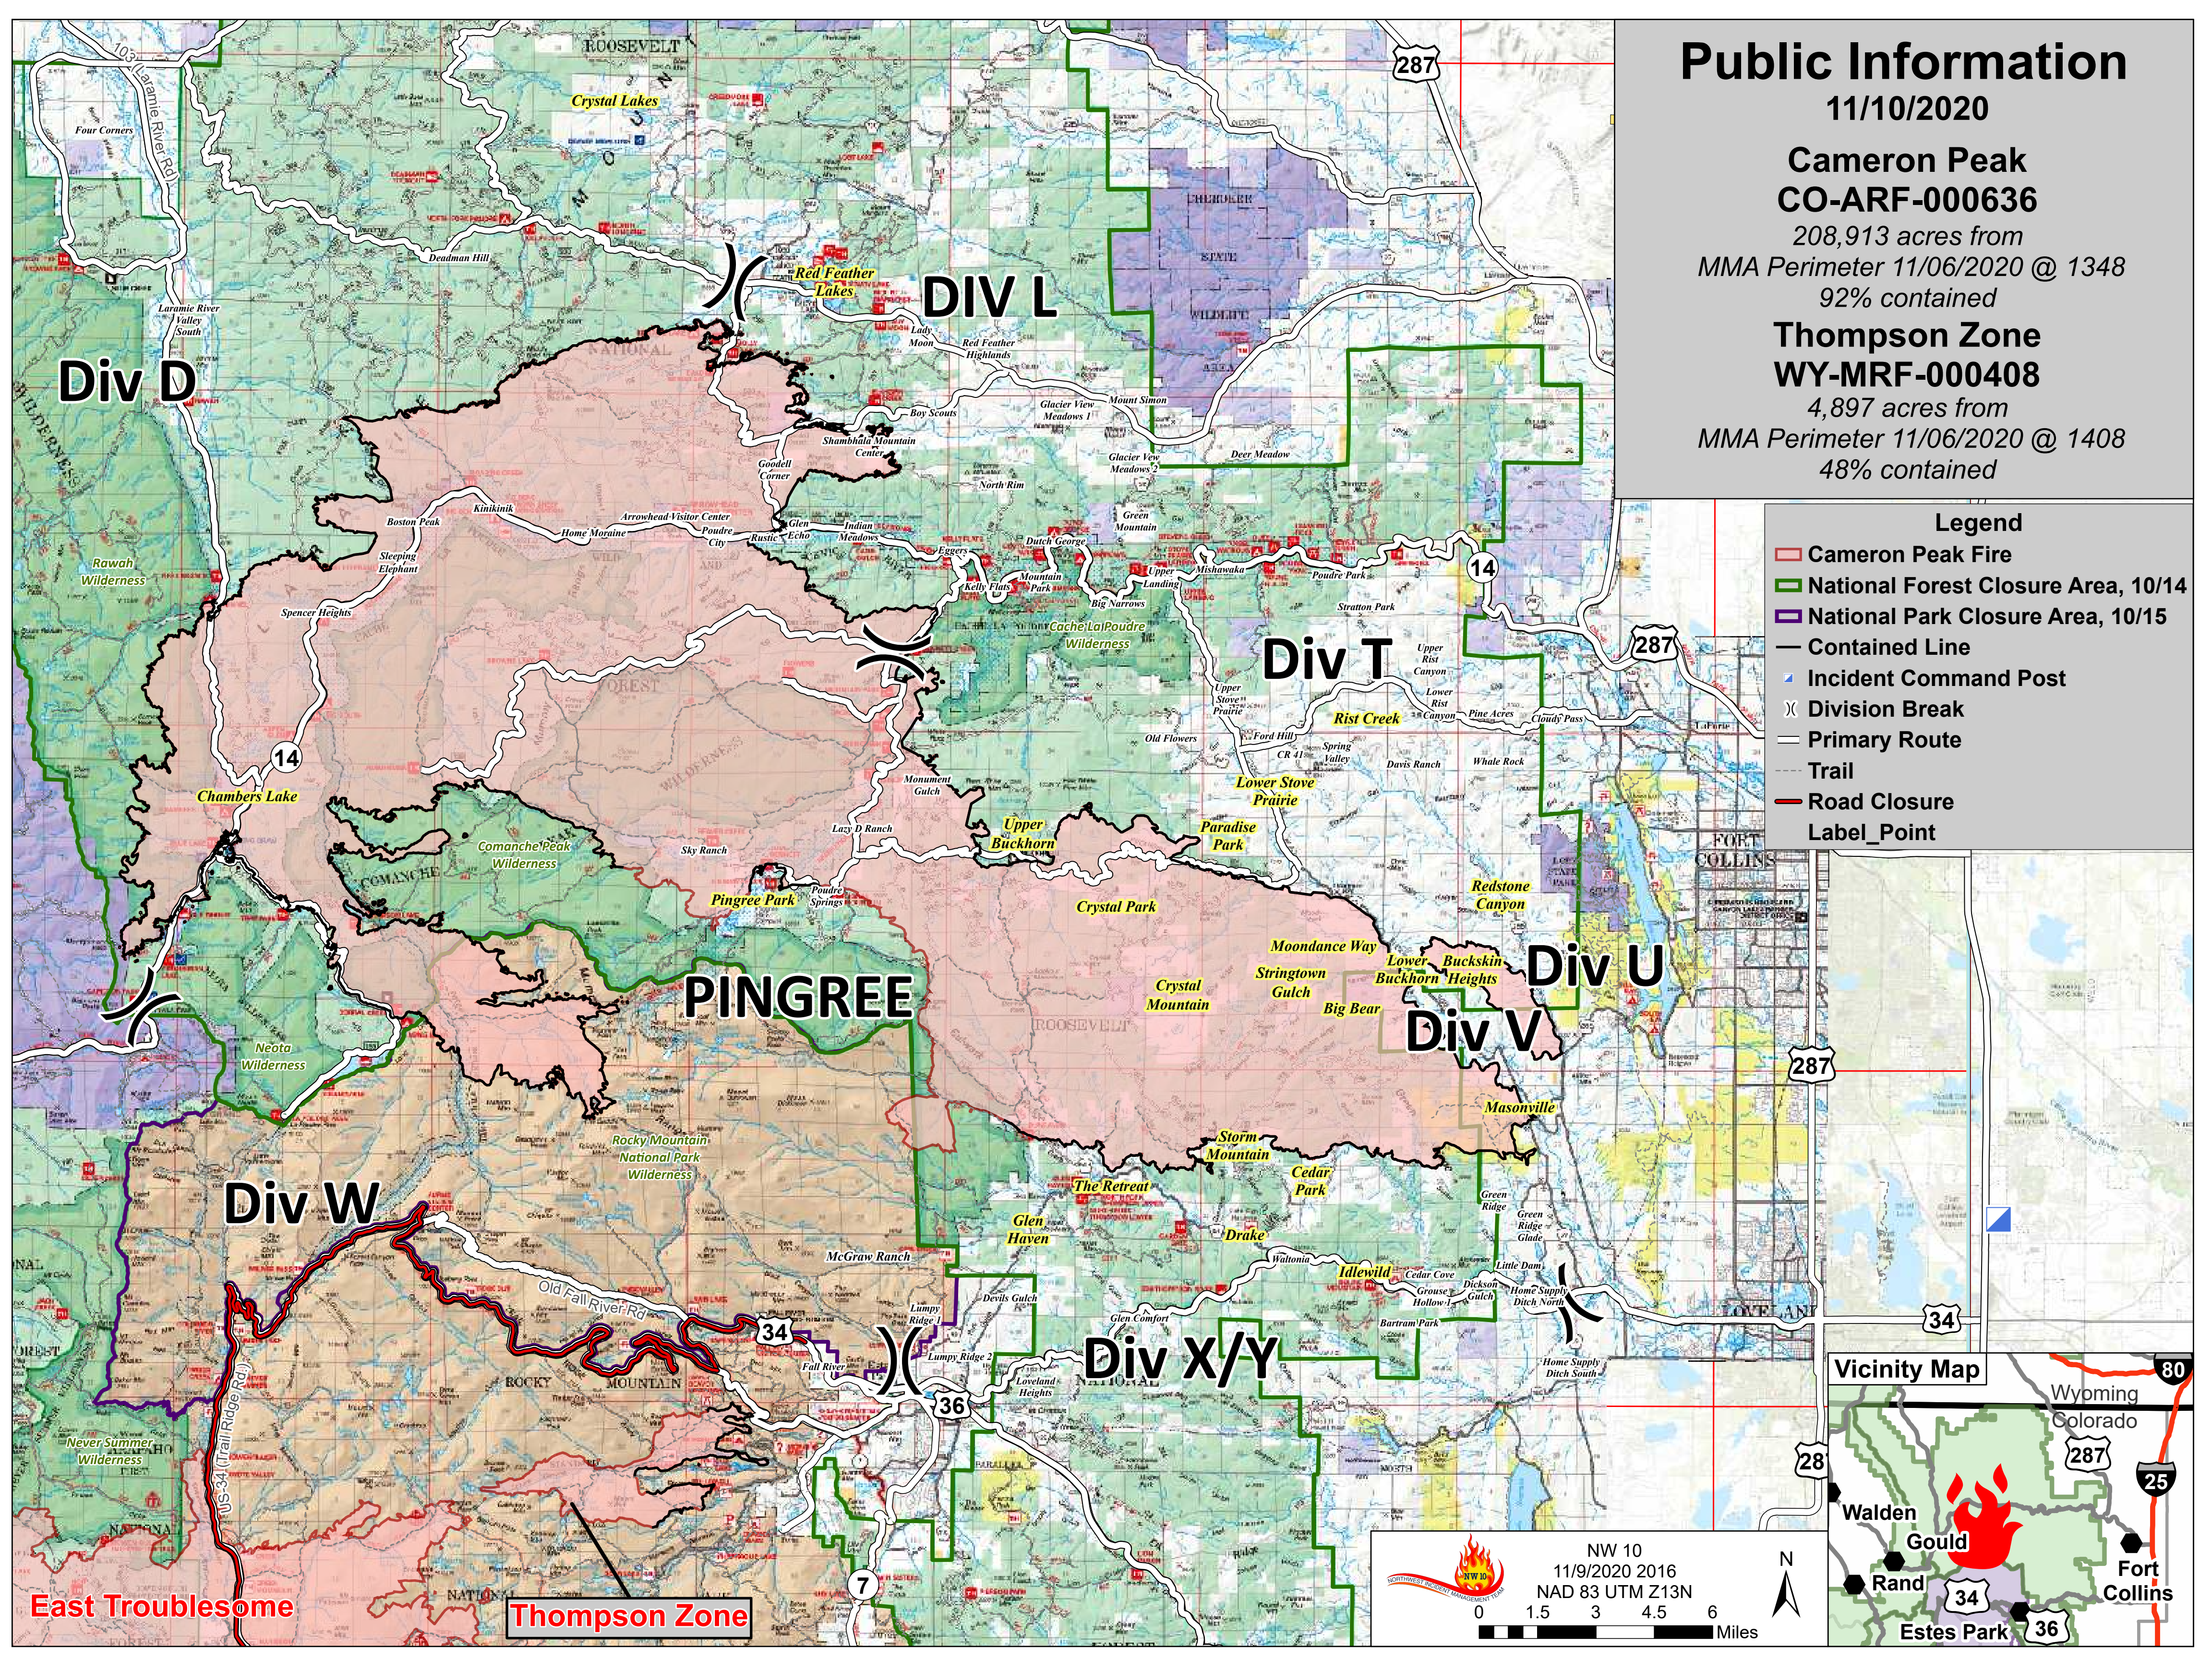

Public Information

11/10/2020

**Cameron Peak
CO-ARF-000636**

208,913 acres from
MMA Perimeter 11/06/2020 @ 1348
92% contained

**Thompson Zone
WY-MRF-000408**

4,897 acres from
MMA Perimeter 11/06/2020 @ 1408
48% contained

Legend

- Cameron Peak Fire
- National Forest Closure Area, 10/14
- National Park Closure Area, 10/15
- Contained Line
- Incident Command Post
- Division Break
- Primary Route
- Trail
- Road Closure
- Label_Point

East Troublesome

Thompson Zone