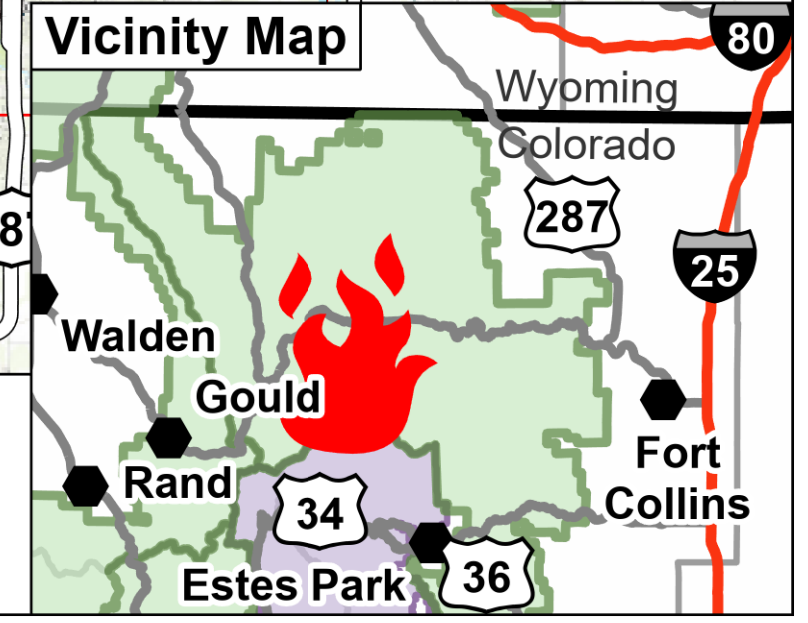

# Public Information

11/10/2020

**Cameron Peak  
CO-ARF-000636**

208,913 acres from  
MMA Perimeter 11/06/2020 @ 1348  
92% contained

**Thompson Zone  
WY-MRF-000408**

4,897 acres from  
MMA Perimeter 11/06/2020 @ 1408  
48% contained

## Legend

- Cameron Peak Fire
- National Forest Closure Area, 10/14
- National Park Closure Area, 10/15
- Contained Line
- Incident Command Post
- Division Break
- Primary Route
- Trail
- Road Closure
- Label\_Point

NW 10  
11/9/2020 2016  
NAD 83 UTM Z13N

0 1.5 3 4.5 6 Miles

East Troublesome

Thompson Zone