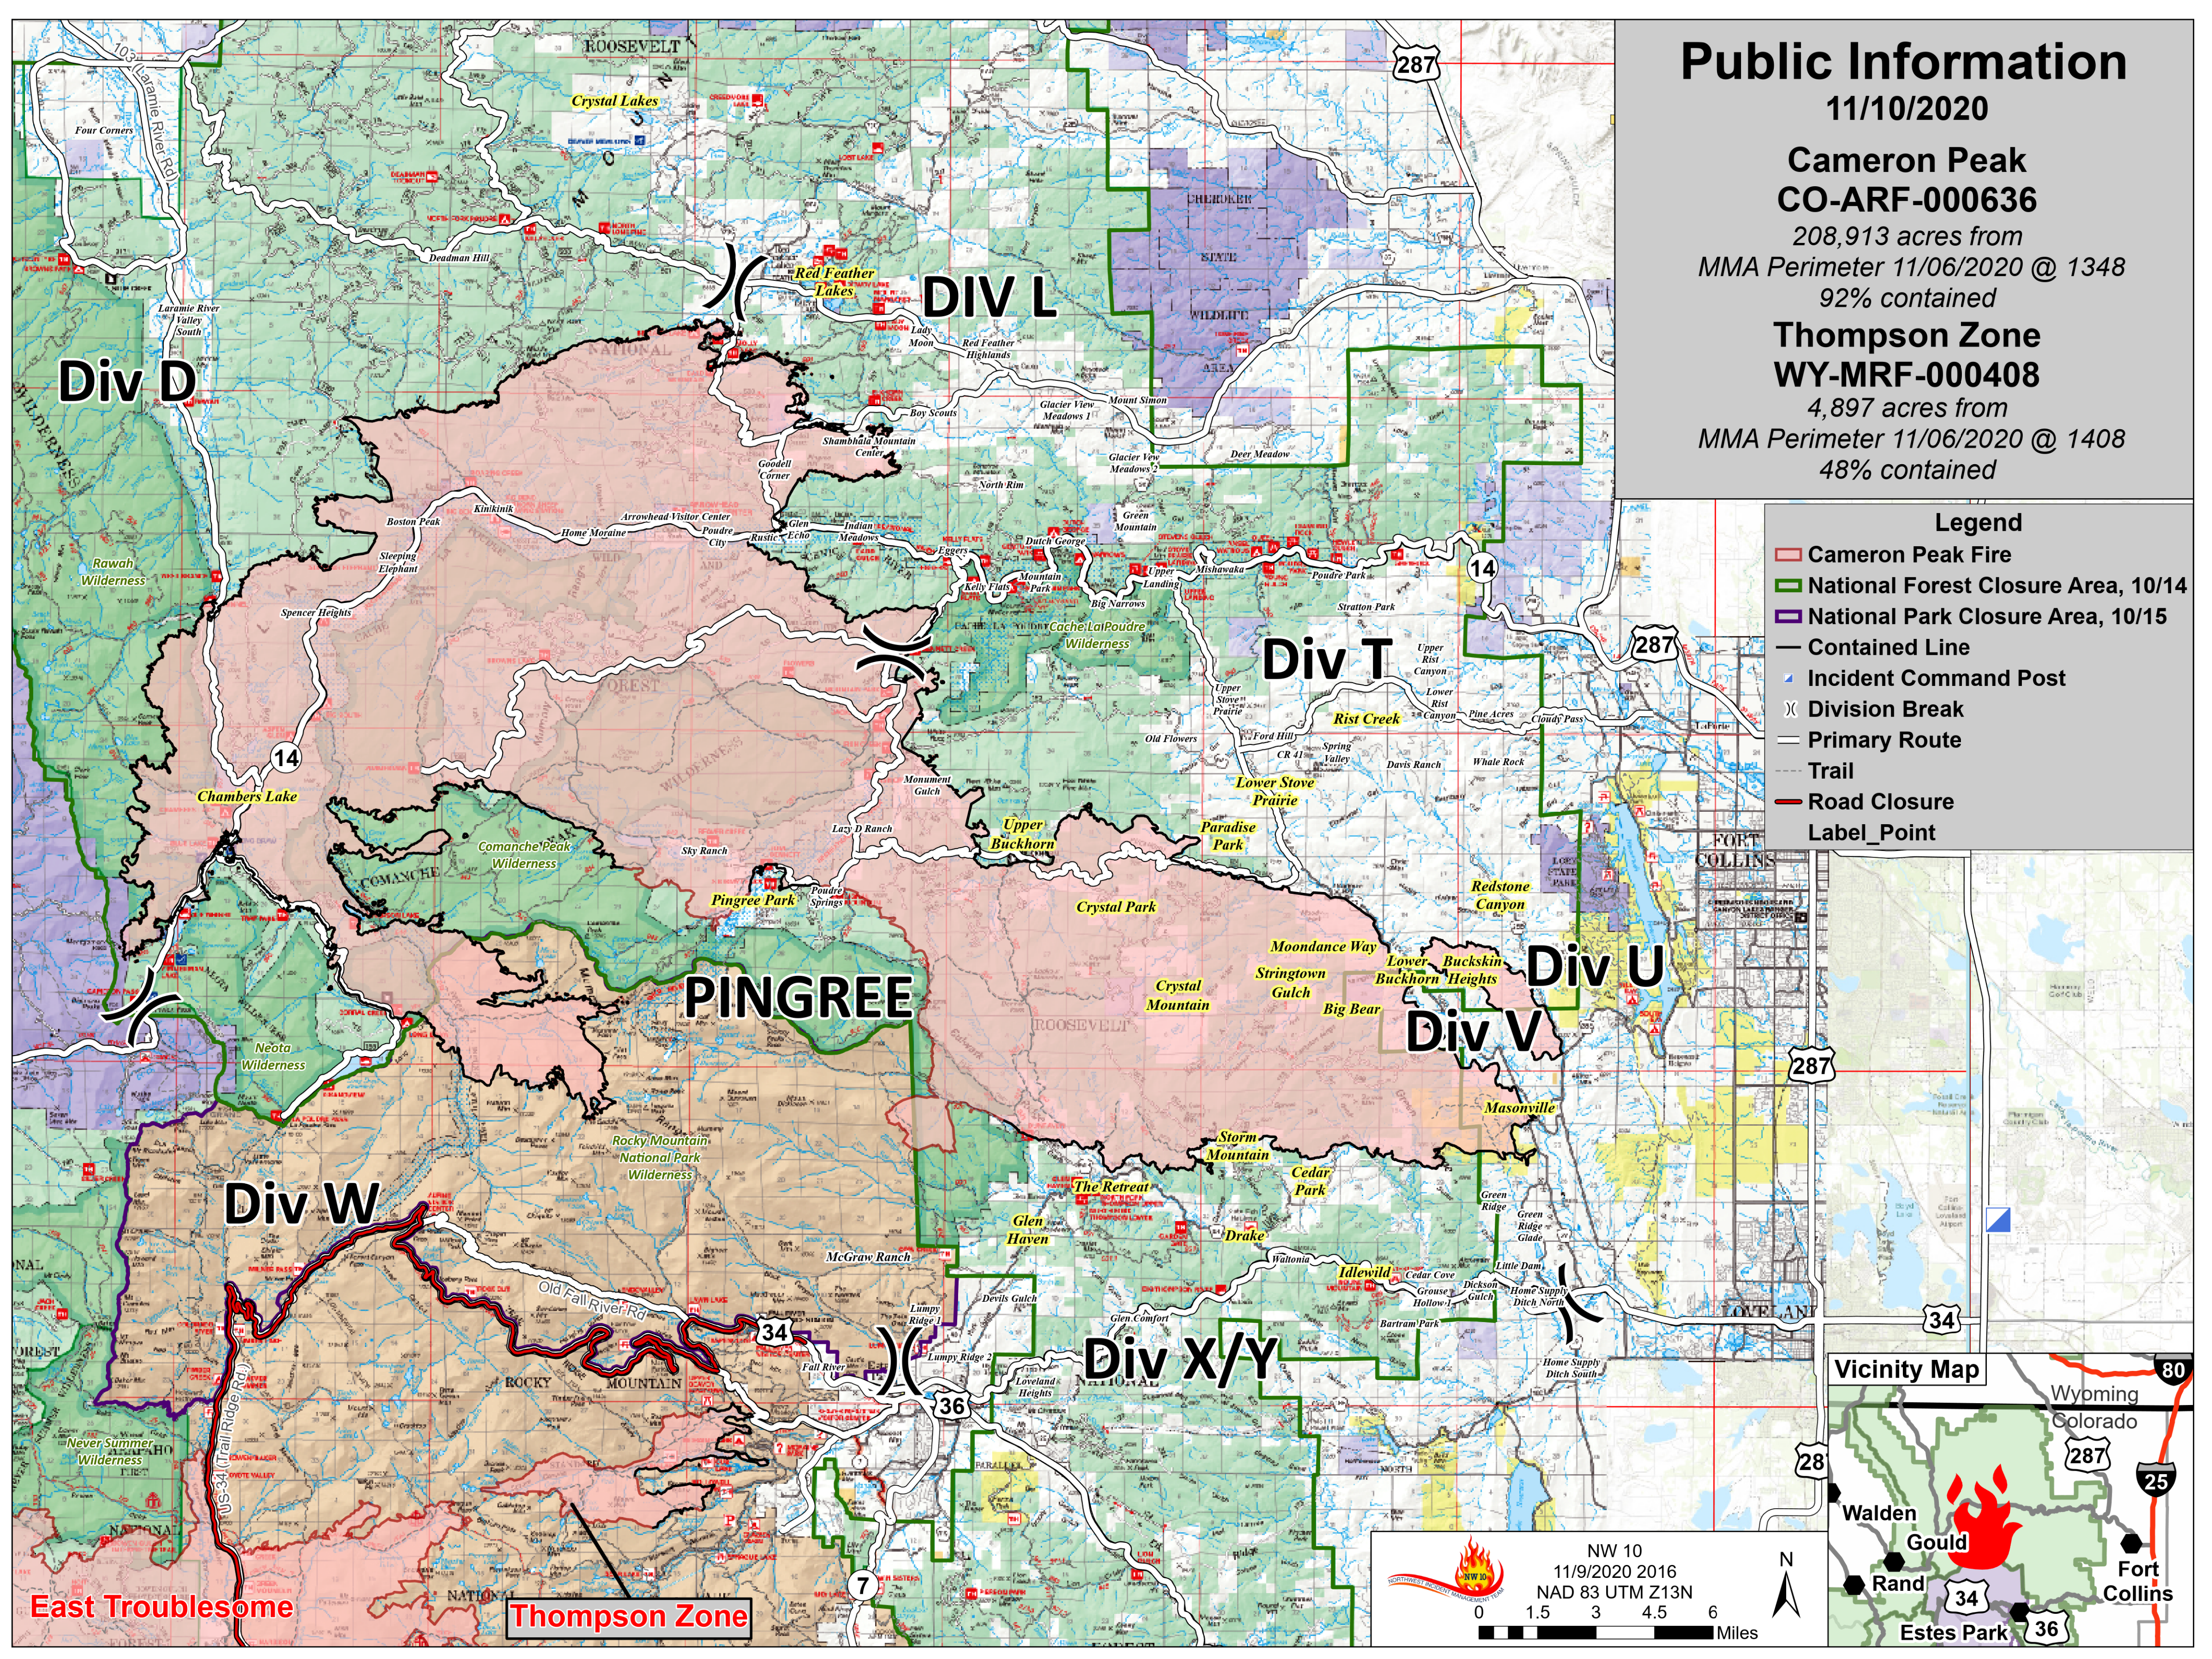

# Public Information

11/10/2020

**Cameron Peak  
CO-ARF-000636**

208,913 acres from  
MMA Perimeter 11/06/2020 @ 1348  
92% contained

**Thompson Zone  
WY-MRF-000408**

4,897 acres from  
MMA Perimeter 11/06/2020 @ 1408  
48% contained

## Legend

- Cameron Peak Fire
- National Forest Closure Area, 10/14
- National Park Closure Area, 10/15
- Contained Line
- Incident Command Post
- Division Break
- Primary Route
- Trail
- Road Closure
- Label\_Point

NW 10  
11/9/2020 2016  
NAD 83 UTM Z13N

0 1.5 3 4.5 6 Miles

East Troublesome

Thompson Zone