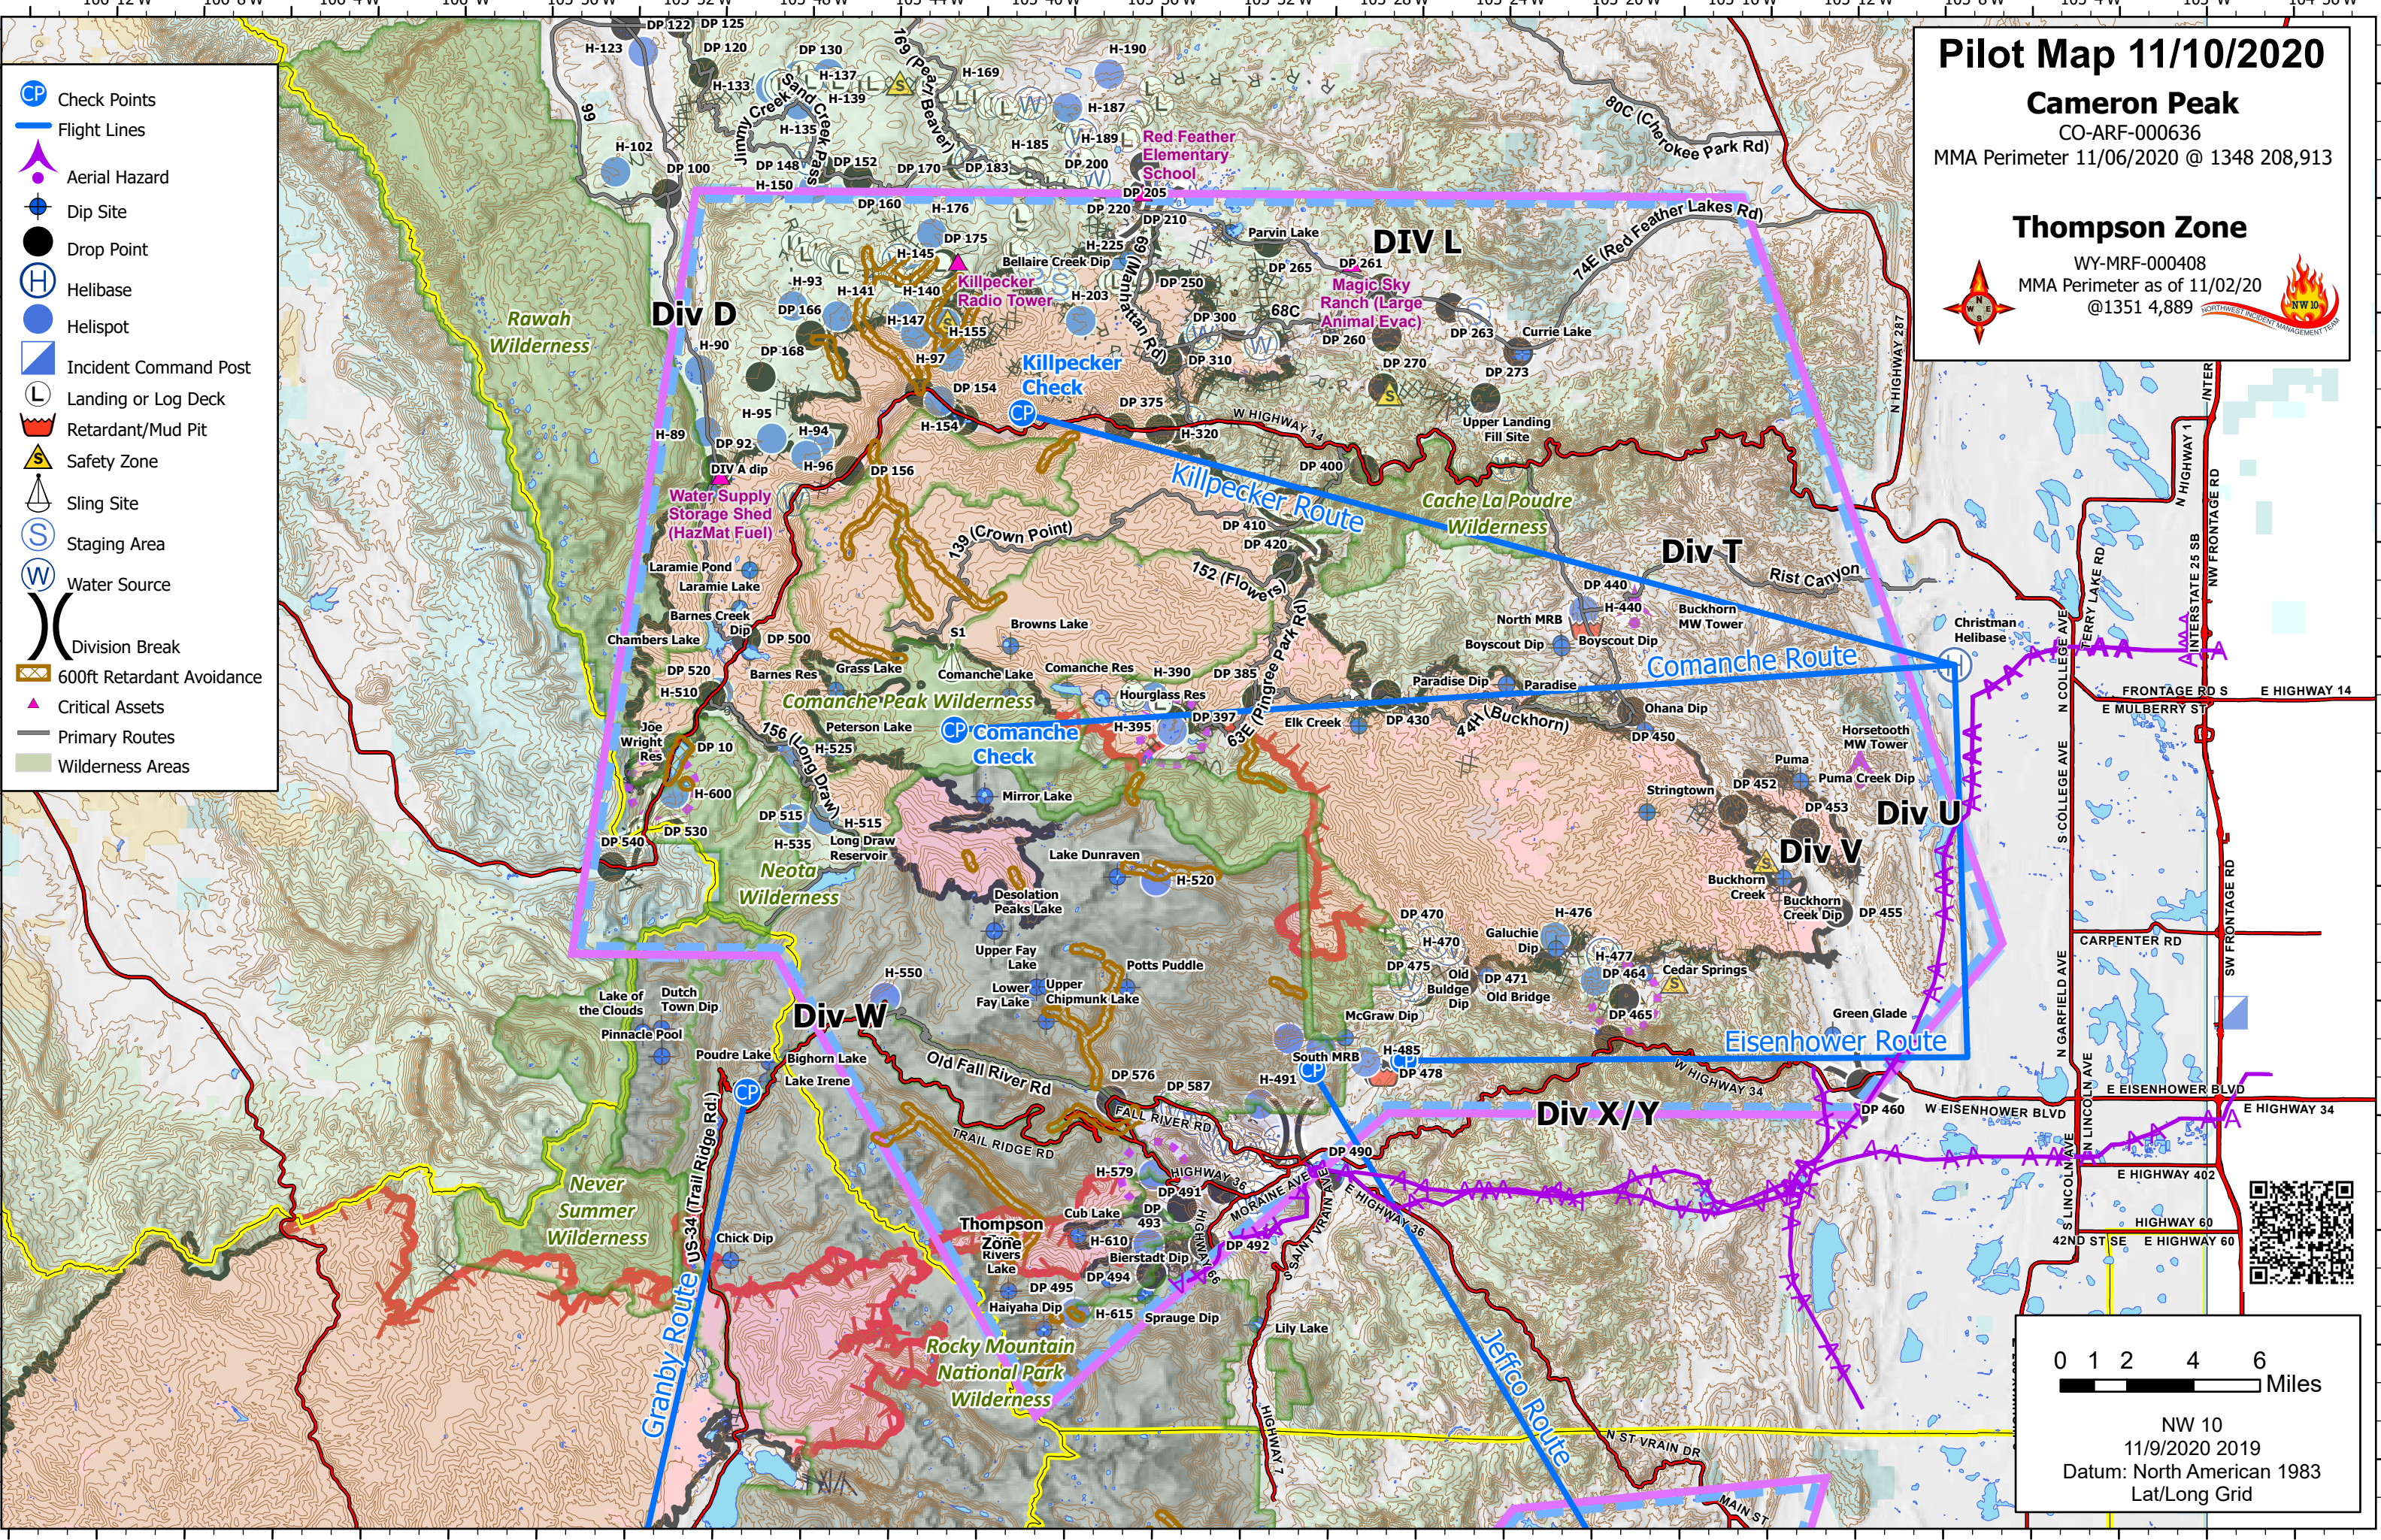

Pilot Map 11/10/2020
Cameron Peak
 CO-ARF-000636
 MMA Perimeter 11/06/2020 @ 1348 208,913

Thompson Zone
 WY-MRF-000408
 MMA Perimeter as of 11/02/20
 @1351 4,889

-  Check Points
-  Flight Lines
-  Aerial Hazard
-  Dip Site
-  Drop Point
-  Helibase
-  Helispot
-  Incident Command Post
-  Landing or Log Deck
-  Retardant/Mud Pit
-  Safety Zone
-  Sling Site
-  Staging Area
-  Water Source
-  Division Break
-  600ft Retardant Avoidance
-  Critical Assets
-  Primary Routes
-  Wilderness Areas

0 1 2 4 6 Miles

NW 10
 11/9/2020 2019
 Datum: North American 1983
 Lat/Long Grid