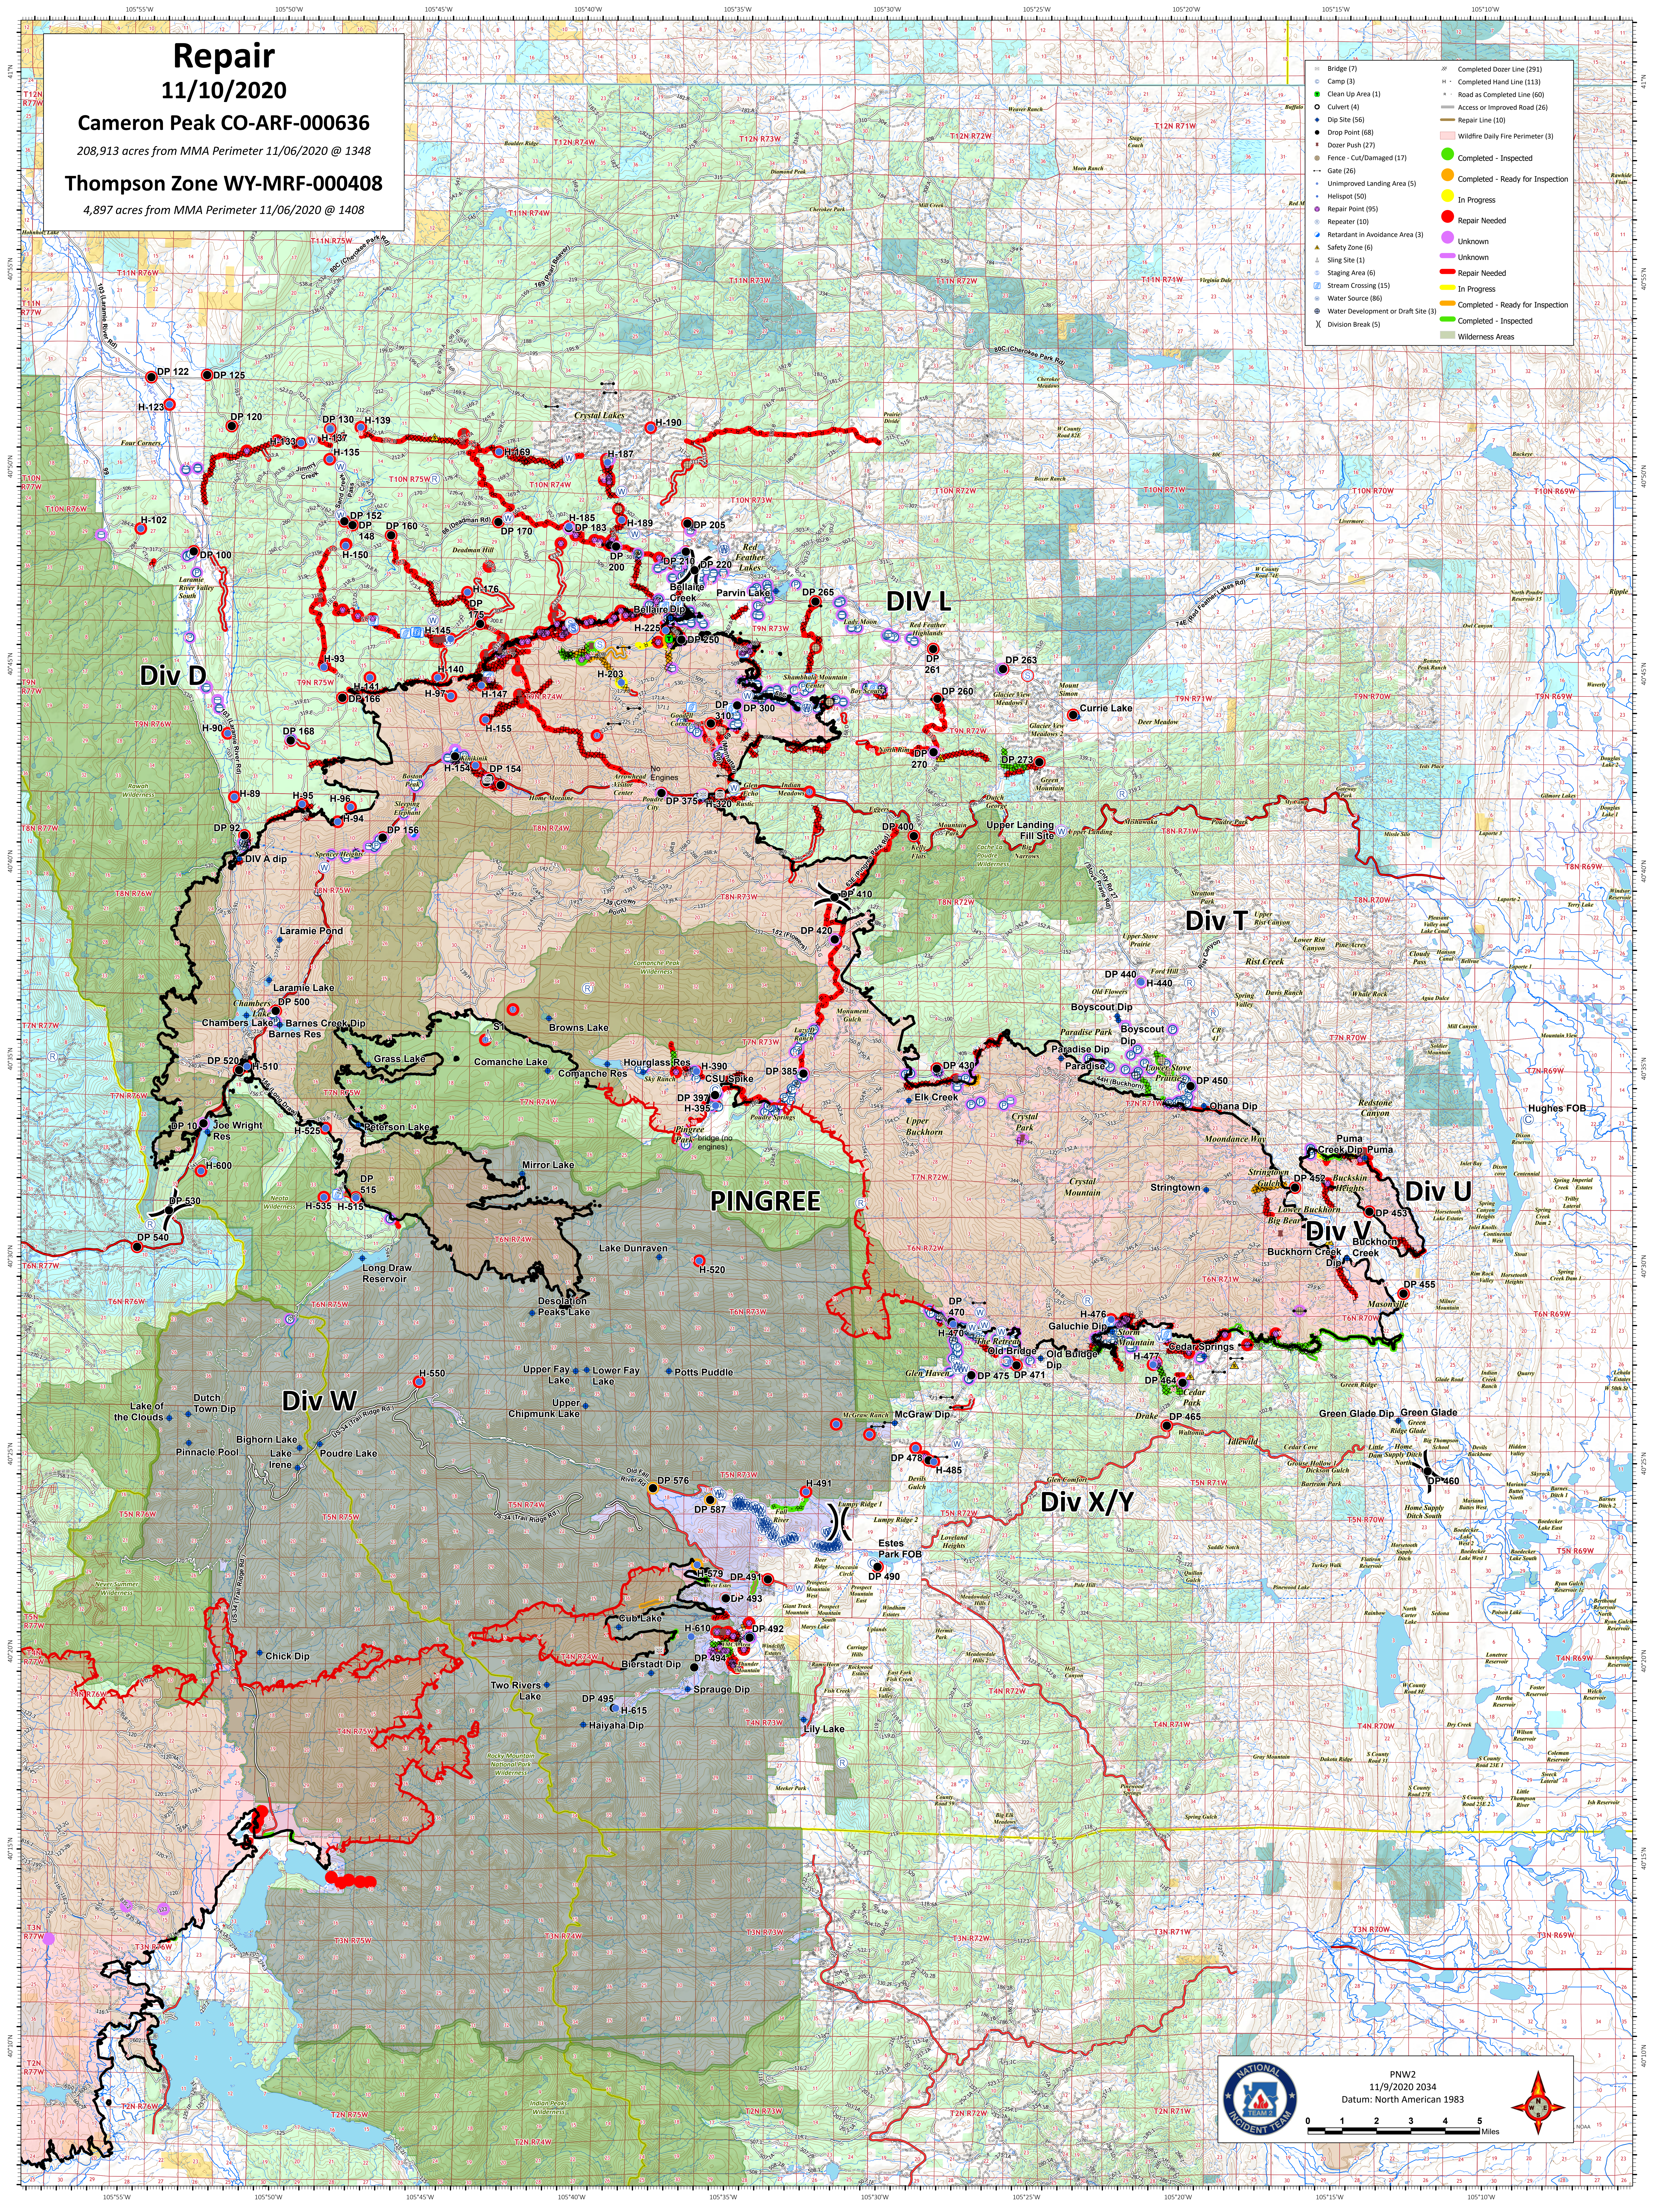

Repair

11/10/2020

Cameron Peak CO-ARF-000636

208,913 acres from MMA Perimeter 11/06/2020 @ 1348

Thompson Zone WY-MRF-000408

4,897 acres from MMA Perimeter 11/06/2020 @ 1408

- Bridge (7)
- Camp (3)
- Clean Up Area (1)
- Culvert (4)
- Dip Site (56)
- Drop Point (68)
- Doser Push (27)
- Fence - Cut/Damaged (17)
- Gate (26)
- Unimproved Landing Area (5)
- Safety Zone (6)
- Sling Site (1)
- Staging Area (6)
- Stream Crossing (15)
- Water Source (86)
- Water Development or Draft Site (3)
- Division Break (5)
- Completed Dozer Line (291)
- Completed Hand Line (113)
- Road as Completed Line (60)
- Access or Improved Road (26)
- Repair Line (10)
- Wildfire Daily Fire Perimeter (3)
- Completed - Inspected
- Completed - Ready for Inspection
- In Progress
- Repair Needed
- Unknown
- Unknown
- Repair Needed
- In Progress
- Completed - Ready for Inspection
- Completed - Inspected
- Wilderness Areas

PNW2
11/9/2020 2034
Datum: North American 1983