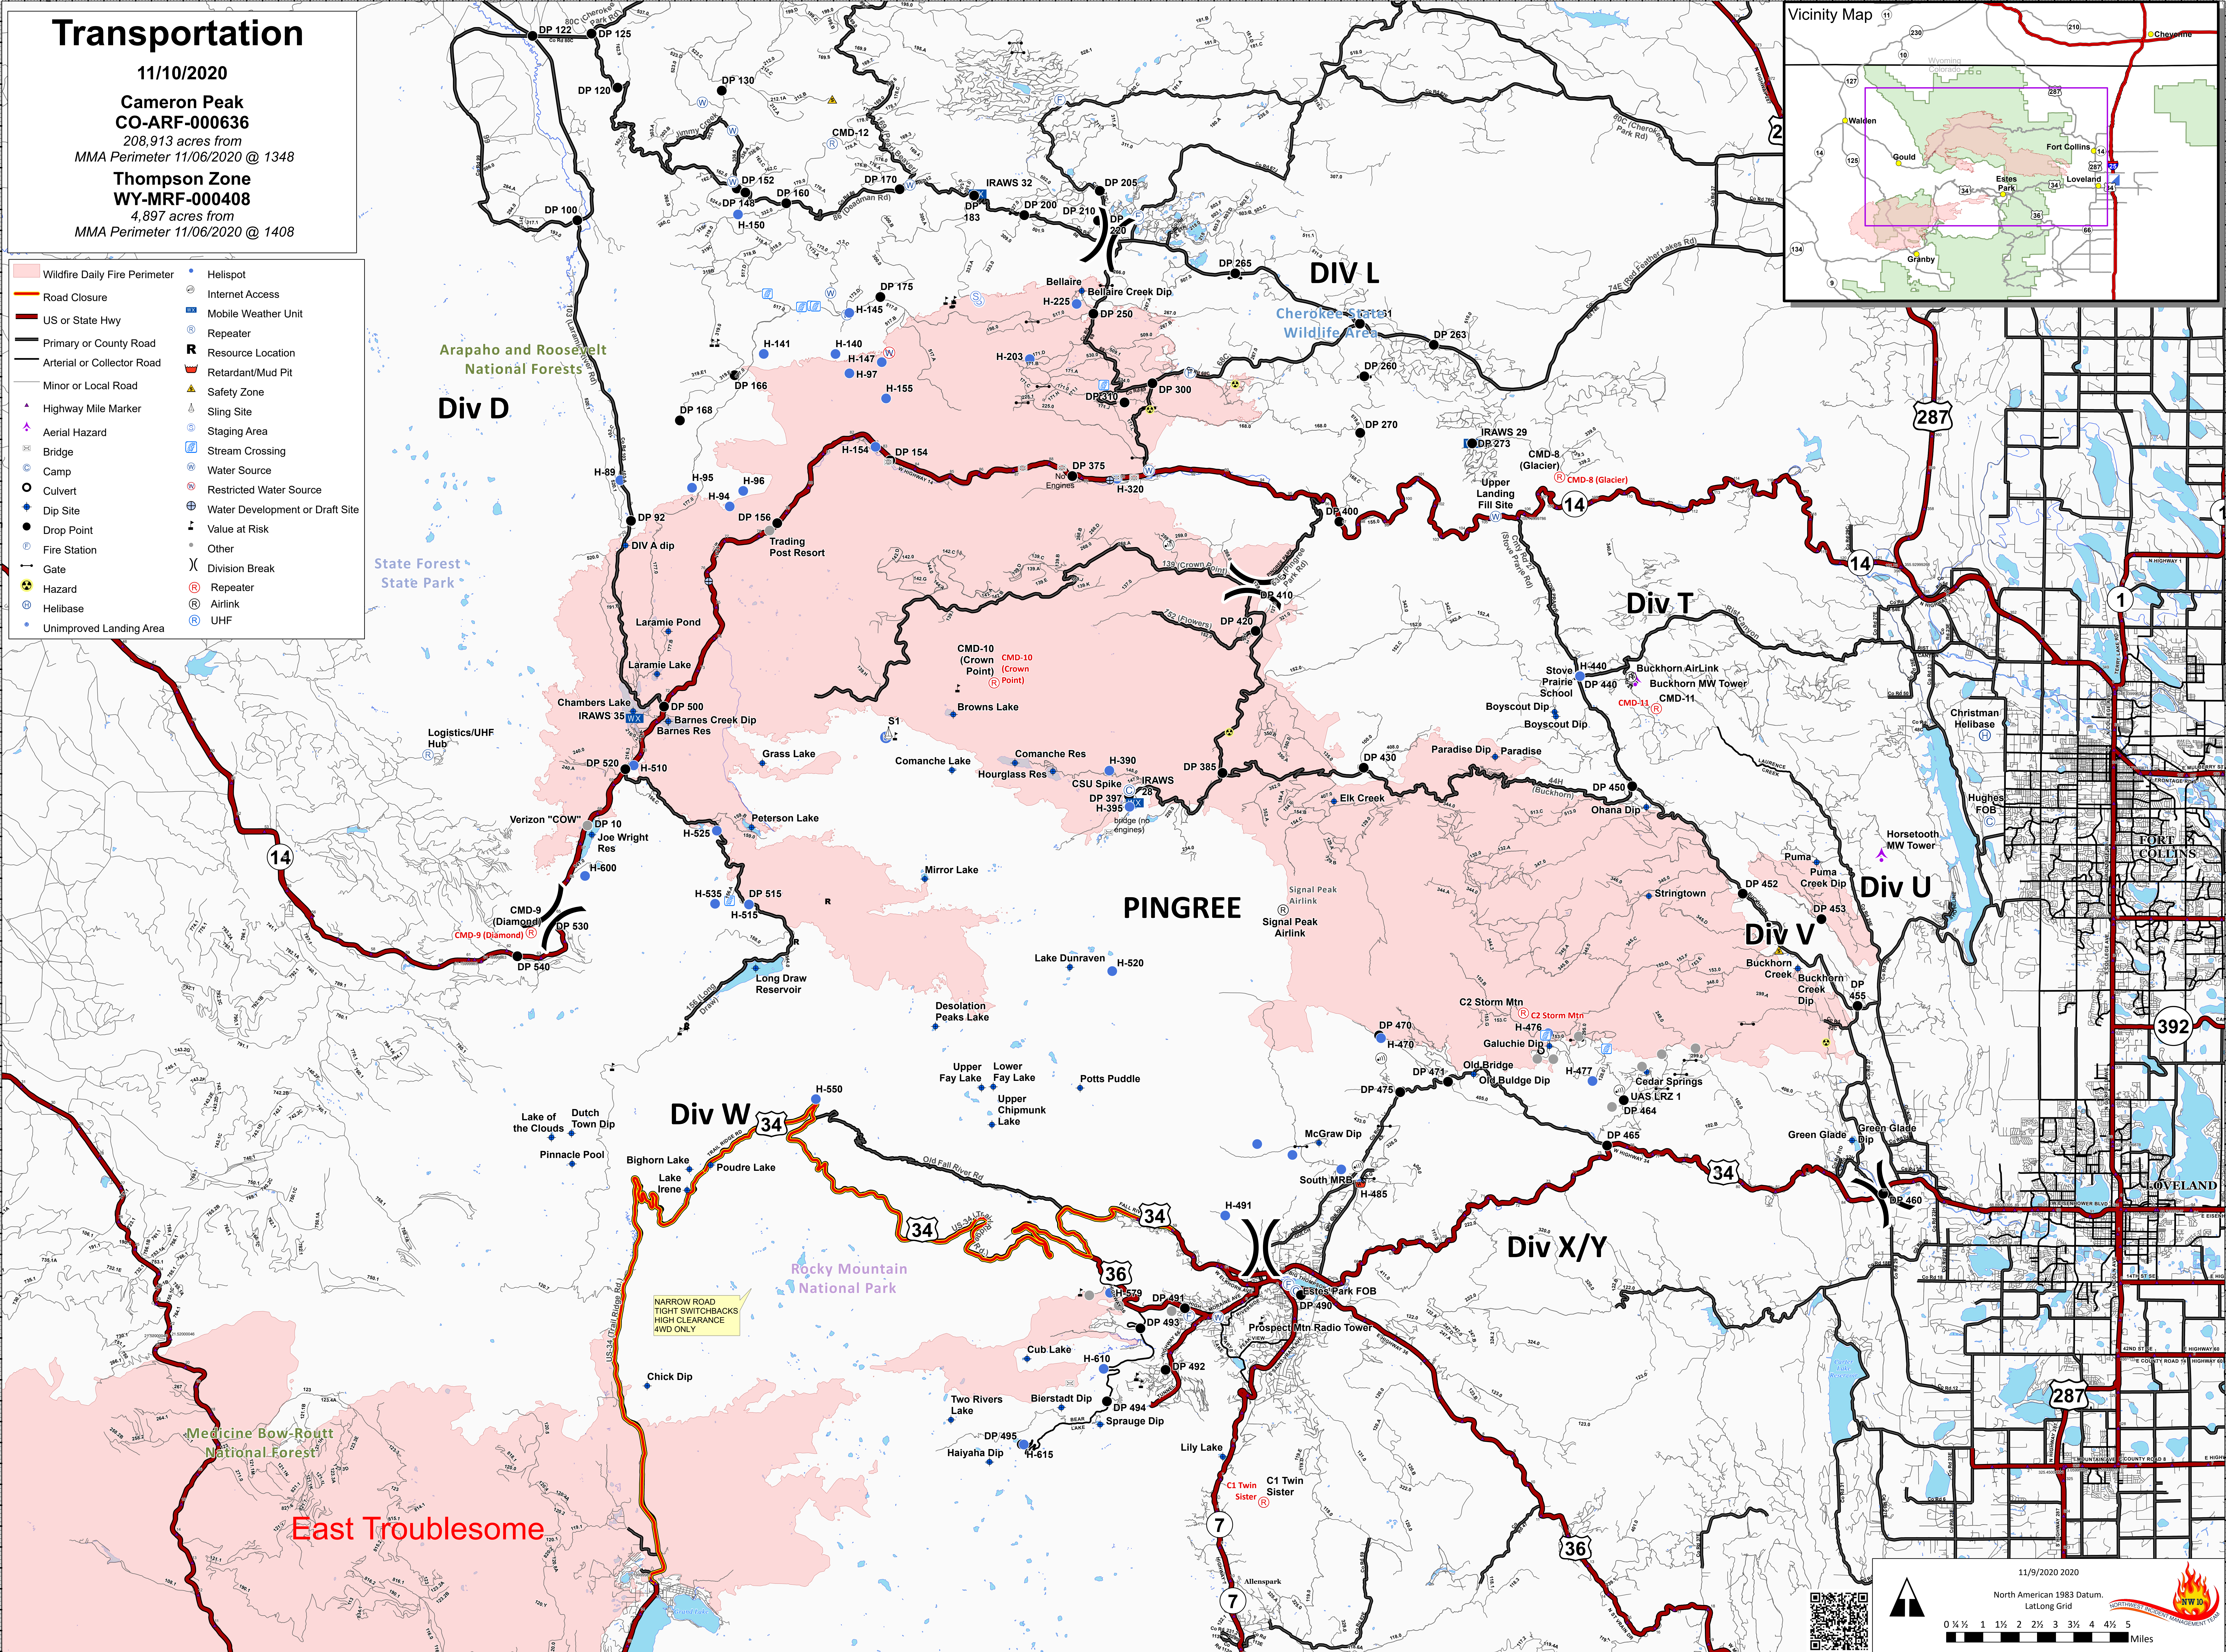

Transportation

11/10/2020

Cameron Peak
CO-ARF-000636

208,913 acres from
MMA Perimeter 11/06/2020 @ 1348

Thompson Zone
WY-MRF-000408

4,897 acres from
MMA Perimeter 11/06/2020 @ 1408

- Wildfire Daily Fire Perimeter
- Road Closure
- US or State Hwy
- Primary or County Road
- Arterial or Collector Road
- Minor or Local Road
- Highway Mile Marker
- Aerial Hazard
- Bridge
- Camp
- Culvert
- Dip Site
- Drop Point
- Fire Station
- Gate
- Hazard
- Helibase
- Unimproved Landing Area
- Helispot
- Internet Access
- Mobile Weather Unit
- Repeater
- Resource Location
- Retardant/Mud Pit
- Safety Zone
- Sling Site
- Staging Area
- Stream Crossing
- Water Source
- Restricted Water Source
- Water Development or Draft Site
- Value at Risk
- Other
- Division Break
- Repeater
- Airlink
- UHF

East Troublesome

NARROW ROAD
TIGHT SWITCHBACKS
HIGH CLEARANCE
4WD ONLY

11/9/2020 2020
North American 1983 Datum
LatLong Grid