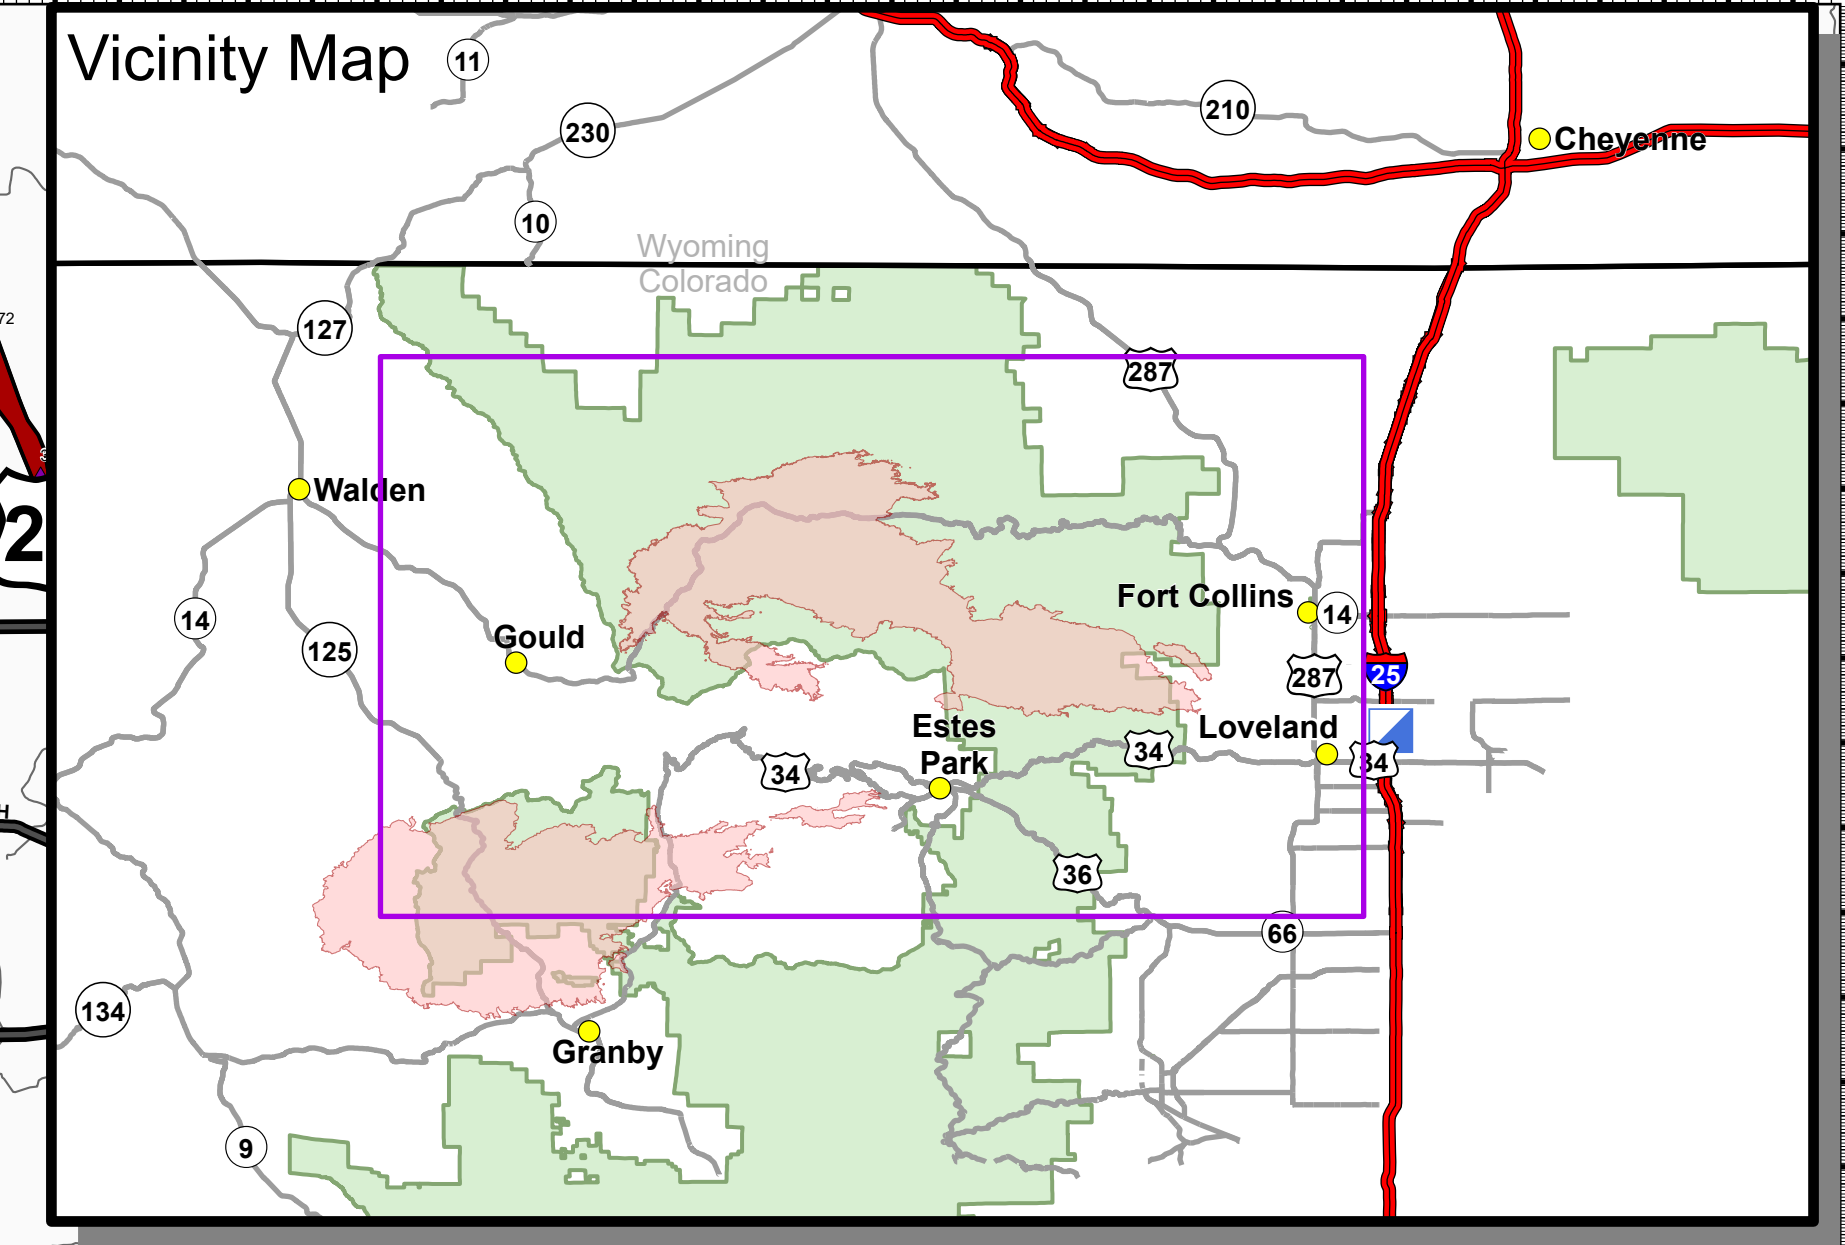

Transportation

11/10/2020

Cameron Peak
CO-ARF-000636

208,913 acres from
MMA Perimeter 11/06/2020 @ 1348

Thompson Zone
WY-MRF-000408

4,897 acres from
MMA Perimeter 11/06/2020 @ 1408

- Wildfire Daily Fire Perimeter
- Road Closure
- US or State Hwy
- Primary or County Road
- Arterial or Collector Road
- Minor or Local Road
- Highway Mile Marker
- Aerial Hazard
- Bridge
- Camp
- Culvert
- Dip Site
- Drop Point
- Fire Station
- Gate
- Hazard
- Helibase
- Unimproved Landing Area
- Helispot
- Internet Access
- Mobile Weather Unit
- Repeater
- Resource Location
- Retardant/Mud Pit
- Safety Zone
- Sling Site
- Staging Area
- Stream Crossing
- Water Source
- Restricted Water Source
- Water Development or Draft Site
- Value at Risk
- Other
- Division Break
- Repeater
- Airlink
- UHF

East Troublesome

NARROW ROAD
TIGHT SWITCHBACKS
HIGH CLEARANCE
4WD ONLY

11/9/2020 2020
North American 1983 Datum
LatLong Grid