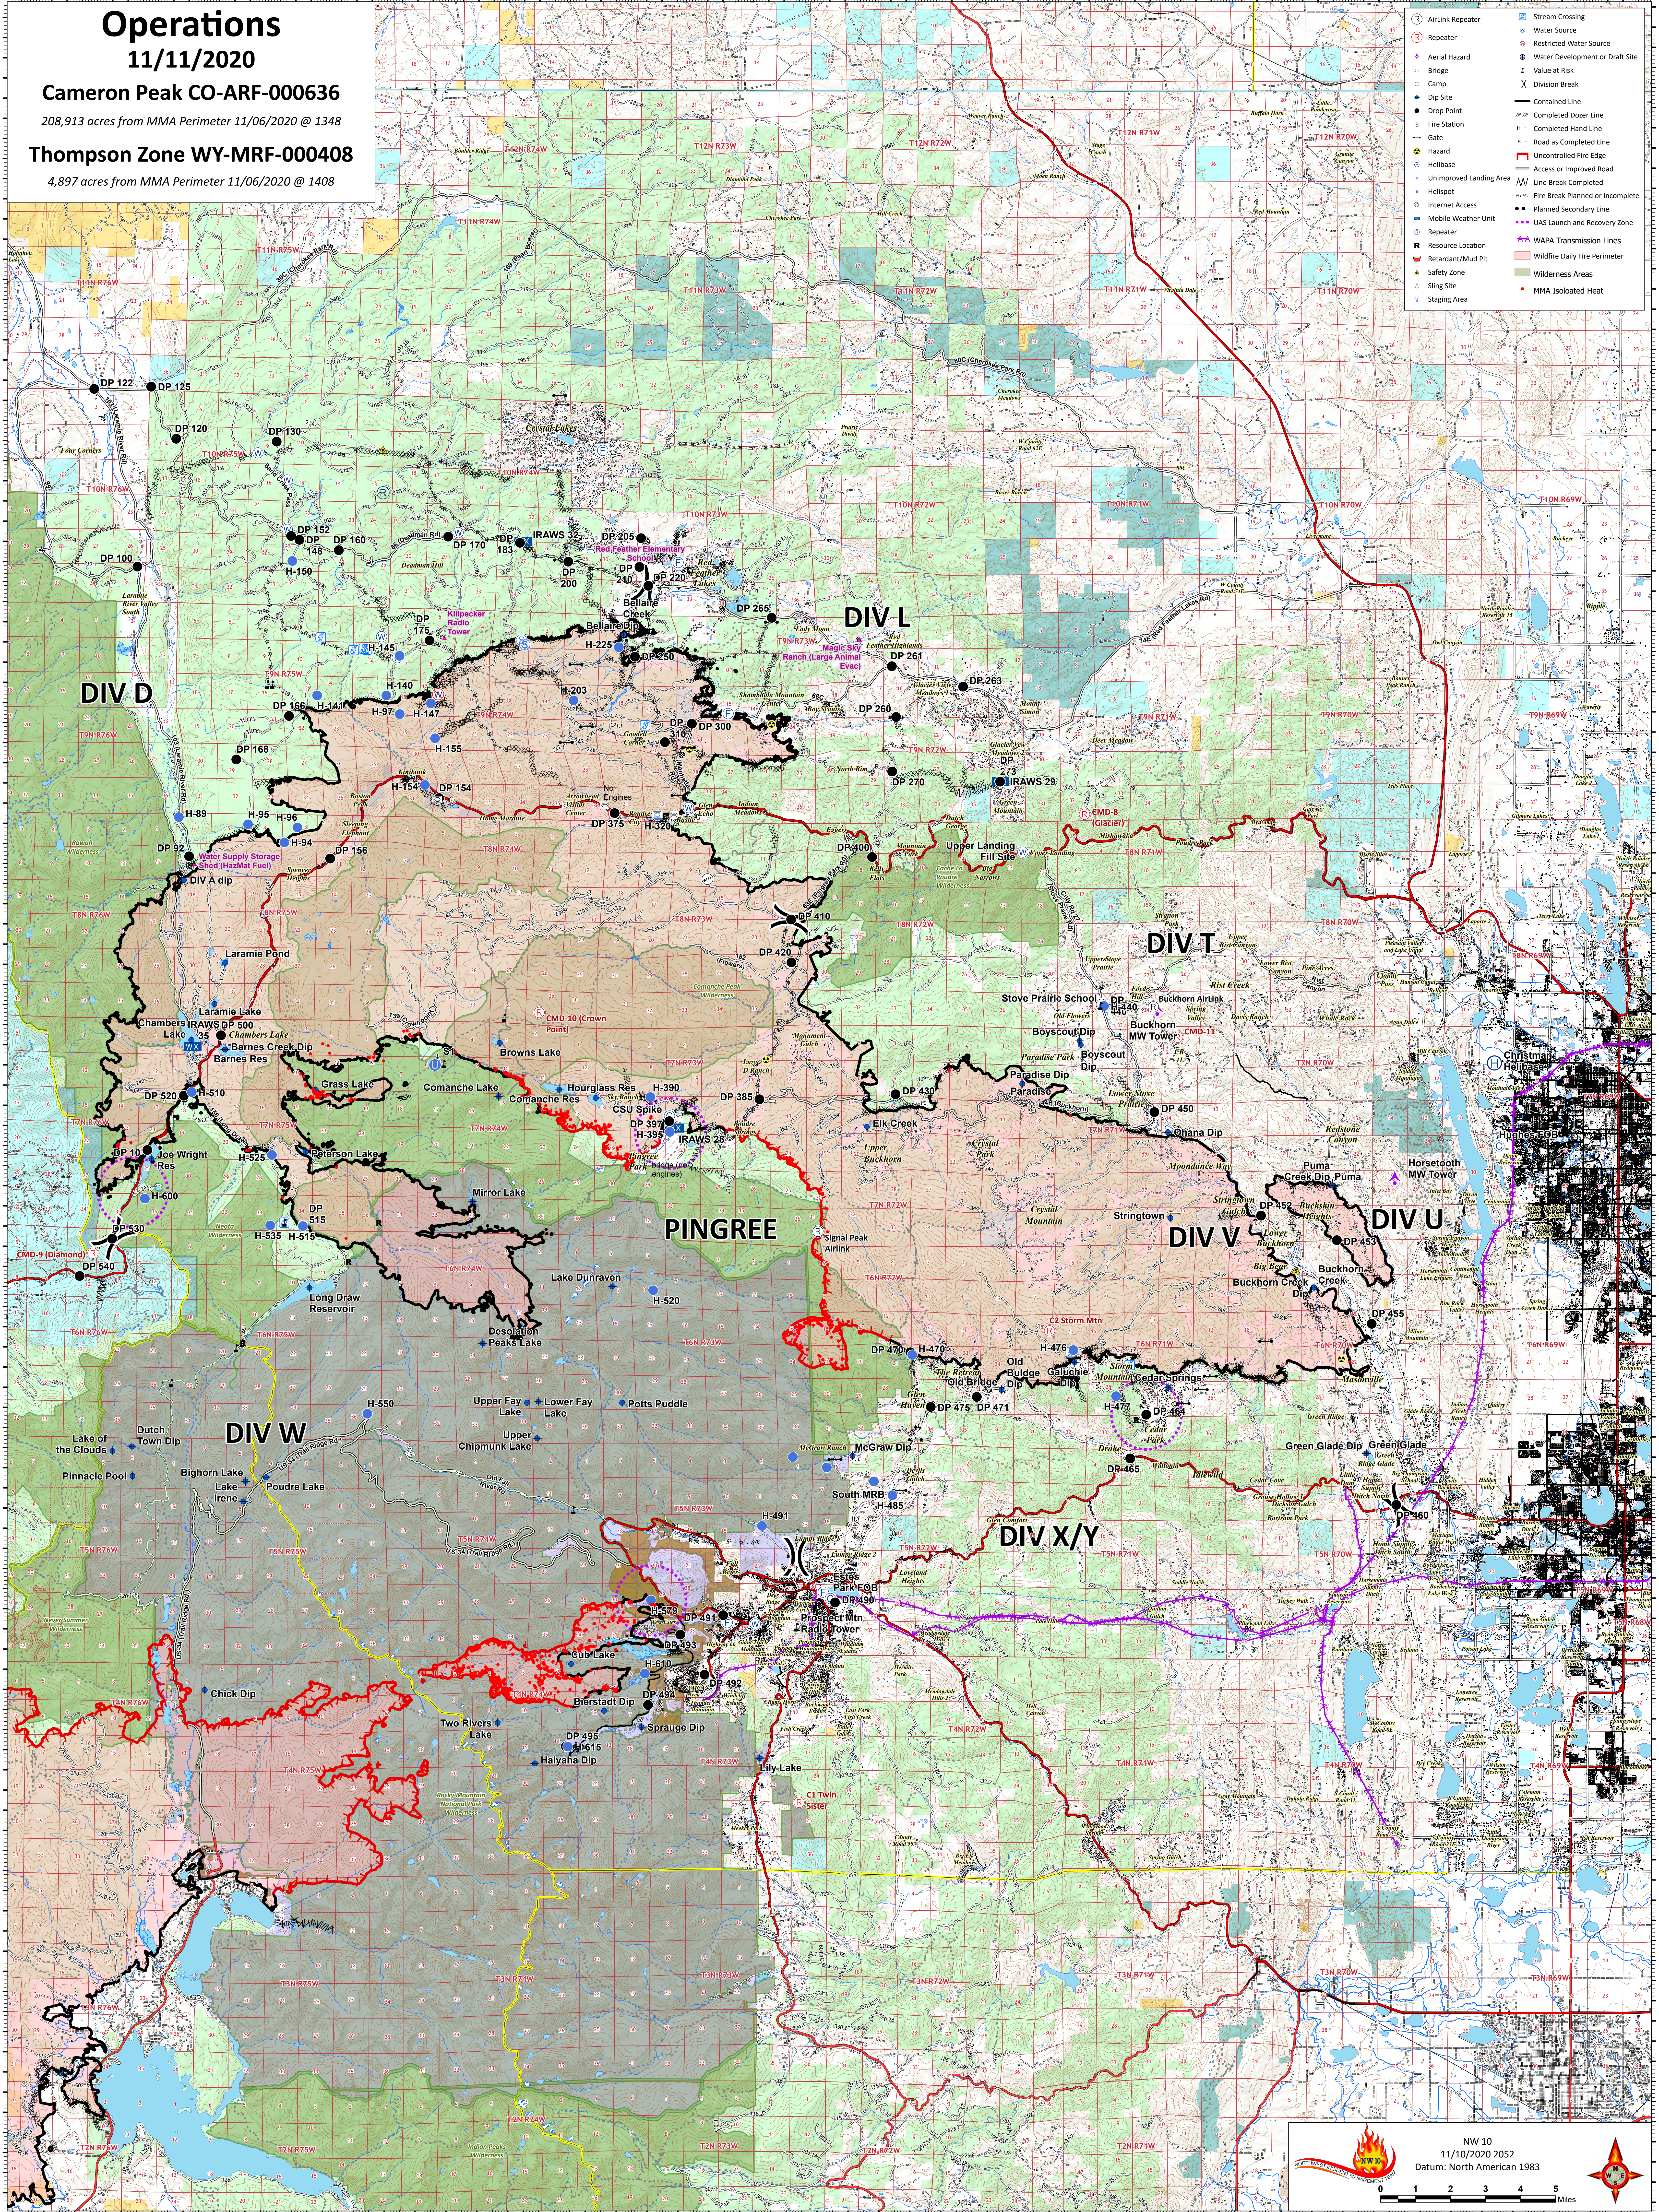

# Operations

11/11/2020

Cameron Peak CO-ARF-000636

208,913 acres from MMA Perimeter 11/06/2020 @ 1348

Thompson Zone WY-MRF-000408

4,897 acres from MMA Perimeter 11/06/2020 @ 1408

- AirLink Repeater
- Repeater
- Aerial Hazard
- Camp
- Dip Site
- Drop Point
- Fire Station
- Gate
- Hazard
- Helibase
- Unimproved Landing Area
- Helispot
- Internet Access
- Mobile Weather Unit
- Repeater
- Resource Location
- Retardant/Mud Pit
- Safety Zone
- Sling Site
- Staging Area
- Stream Crossing
- Water Source
- Restricted Water Source
- Water Development or Draft Site
- Value at Risk
- Division Break
- Contained Line
- Completed Dozer Line
- Completed Hand Line
- Road as Completed Line
- Uncontrolled Fire Edge
- Access or Improved Road
- Line Break Completed
- Fire Break Planned or Incomplete
- Planned Secondary Line
- UAS Launch and Recovery Zone
- WAPA Transmission Lines
- Wildfire Daily Fire Perimeter
- Wilderness Areas
- MMA Isolated Heat

NW 10  
11/10/2020 2052  
Datum: North American 1983

0 1 2 3 4 5 Miles