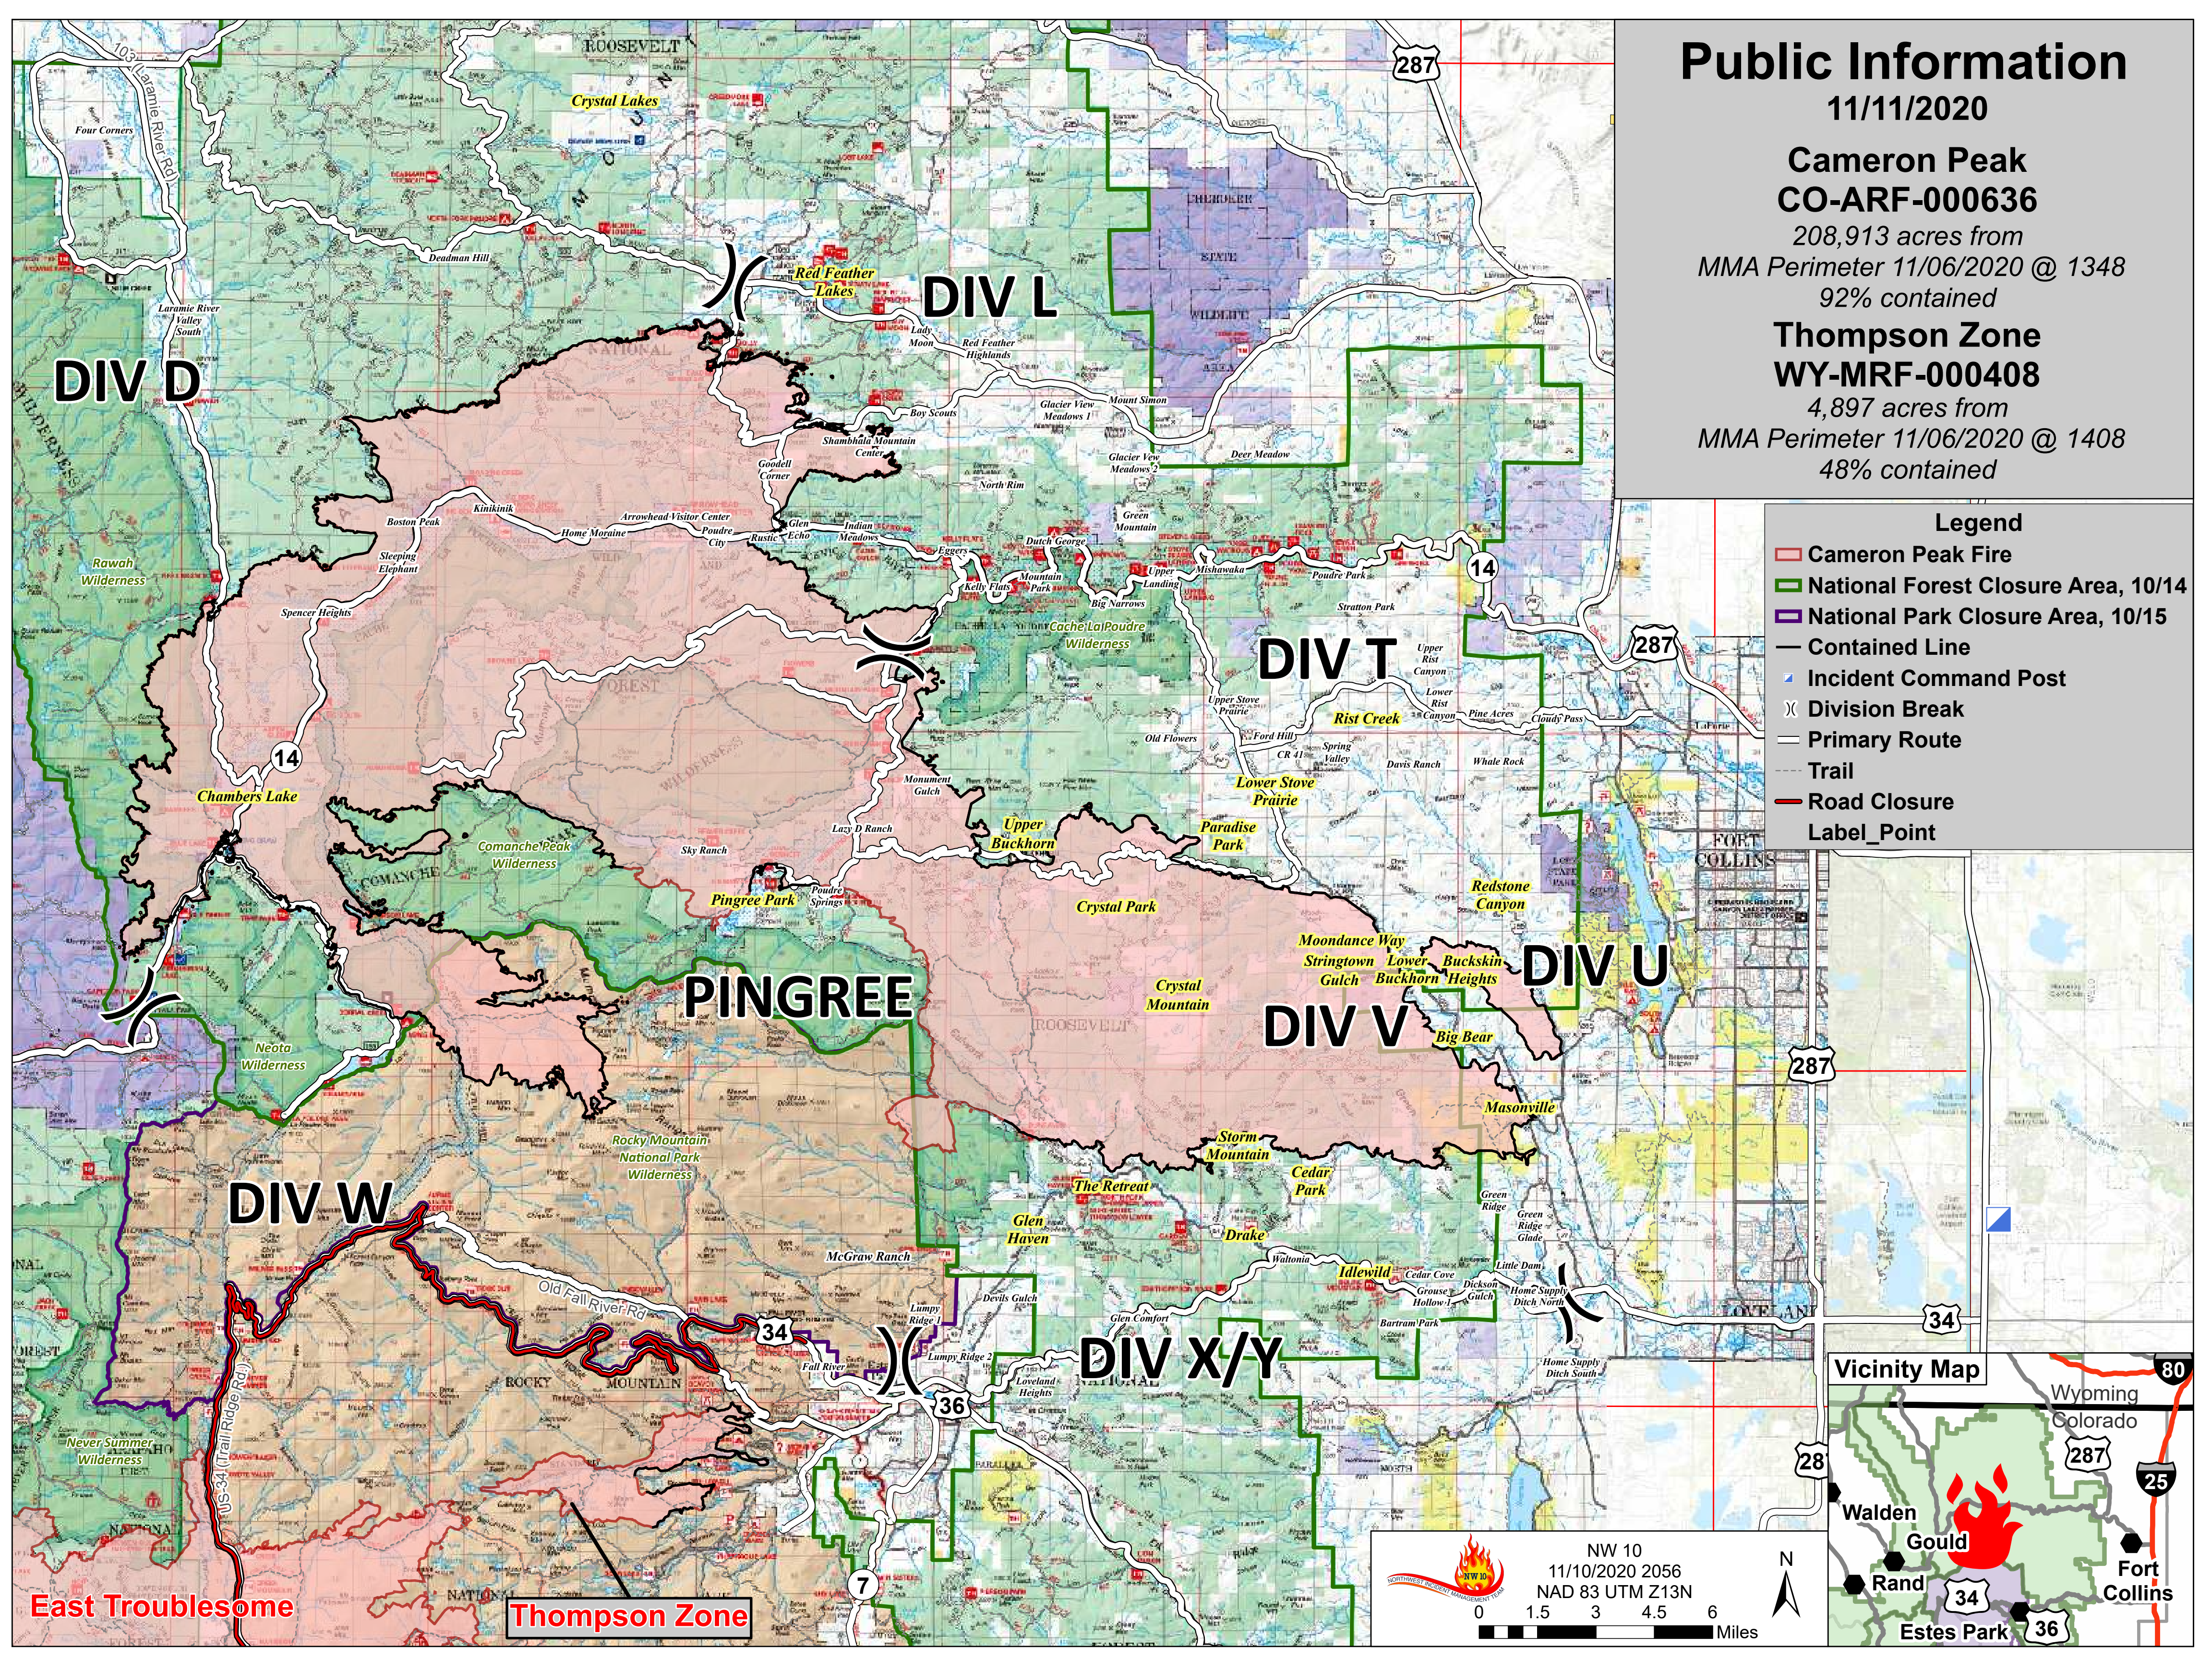

Public Information

11/11/2020

**Cameron Peak
CO-ARF-000636**

208,913 acres from
MMA Perimeter 11/06/2020 @ 1348
92% contained

**Thompson Zone
WY-MRF-000408**

4,897 acres from
MMA Perimeter 11/06/2020 @ 1408
48% contained

Legend

- Cameron Peak Fire
- National Forest Closure Area, 10/14
- National Park Closure Area, 10/15
- Contained Line
- Incident Command Post
- Division Break
- Primary Route
- Trail
- Road Closure
- Label_Point

East Troublesome

Thompson Zone

NW 10
11/10/2020 2056
NAD 83 UTM Z13N

0 1.5 3 4.5 6 Miles