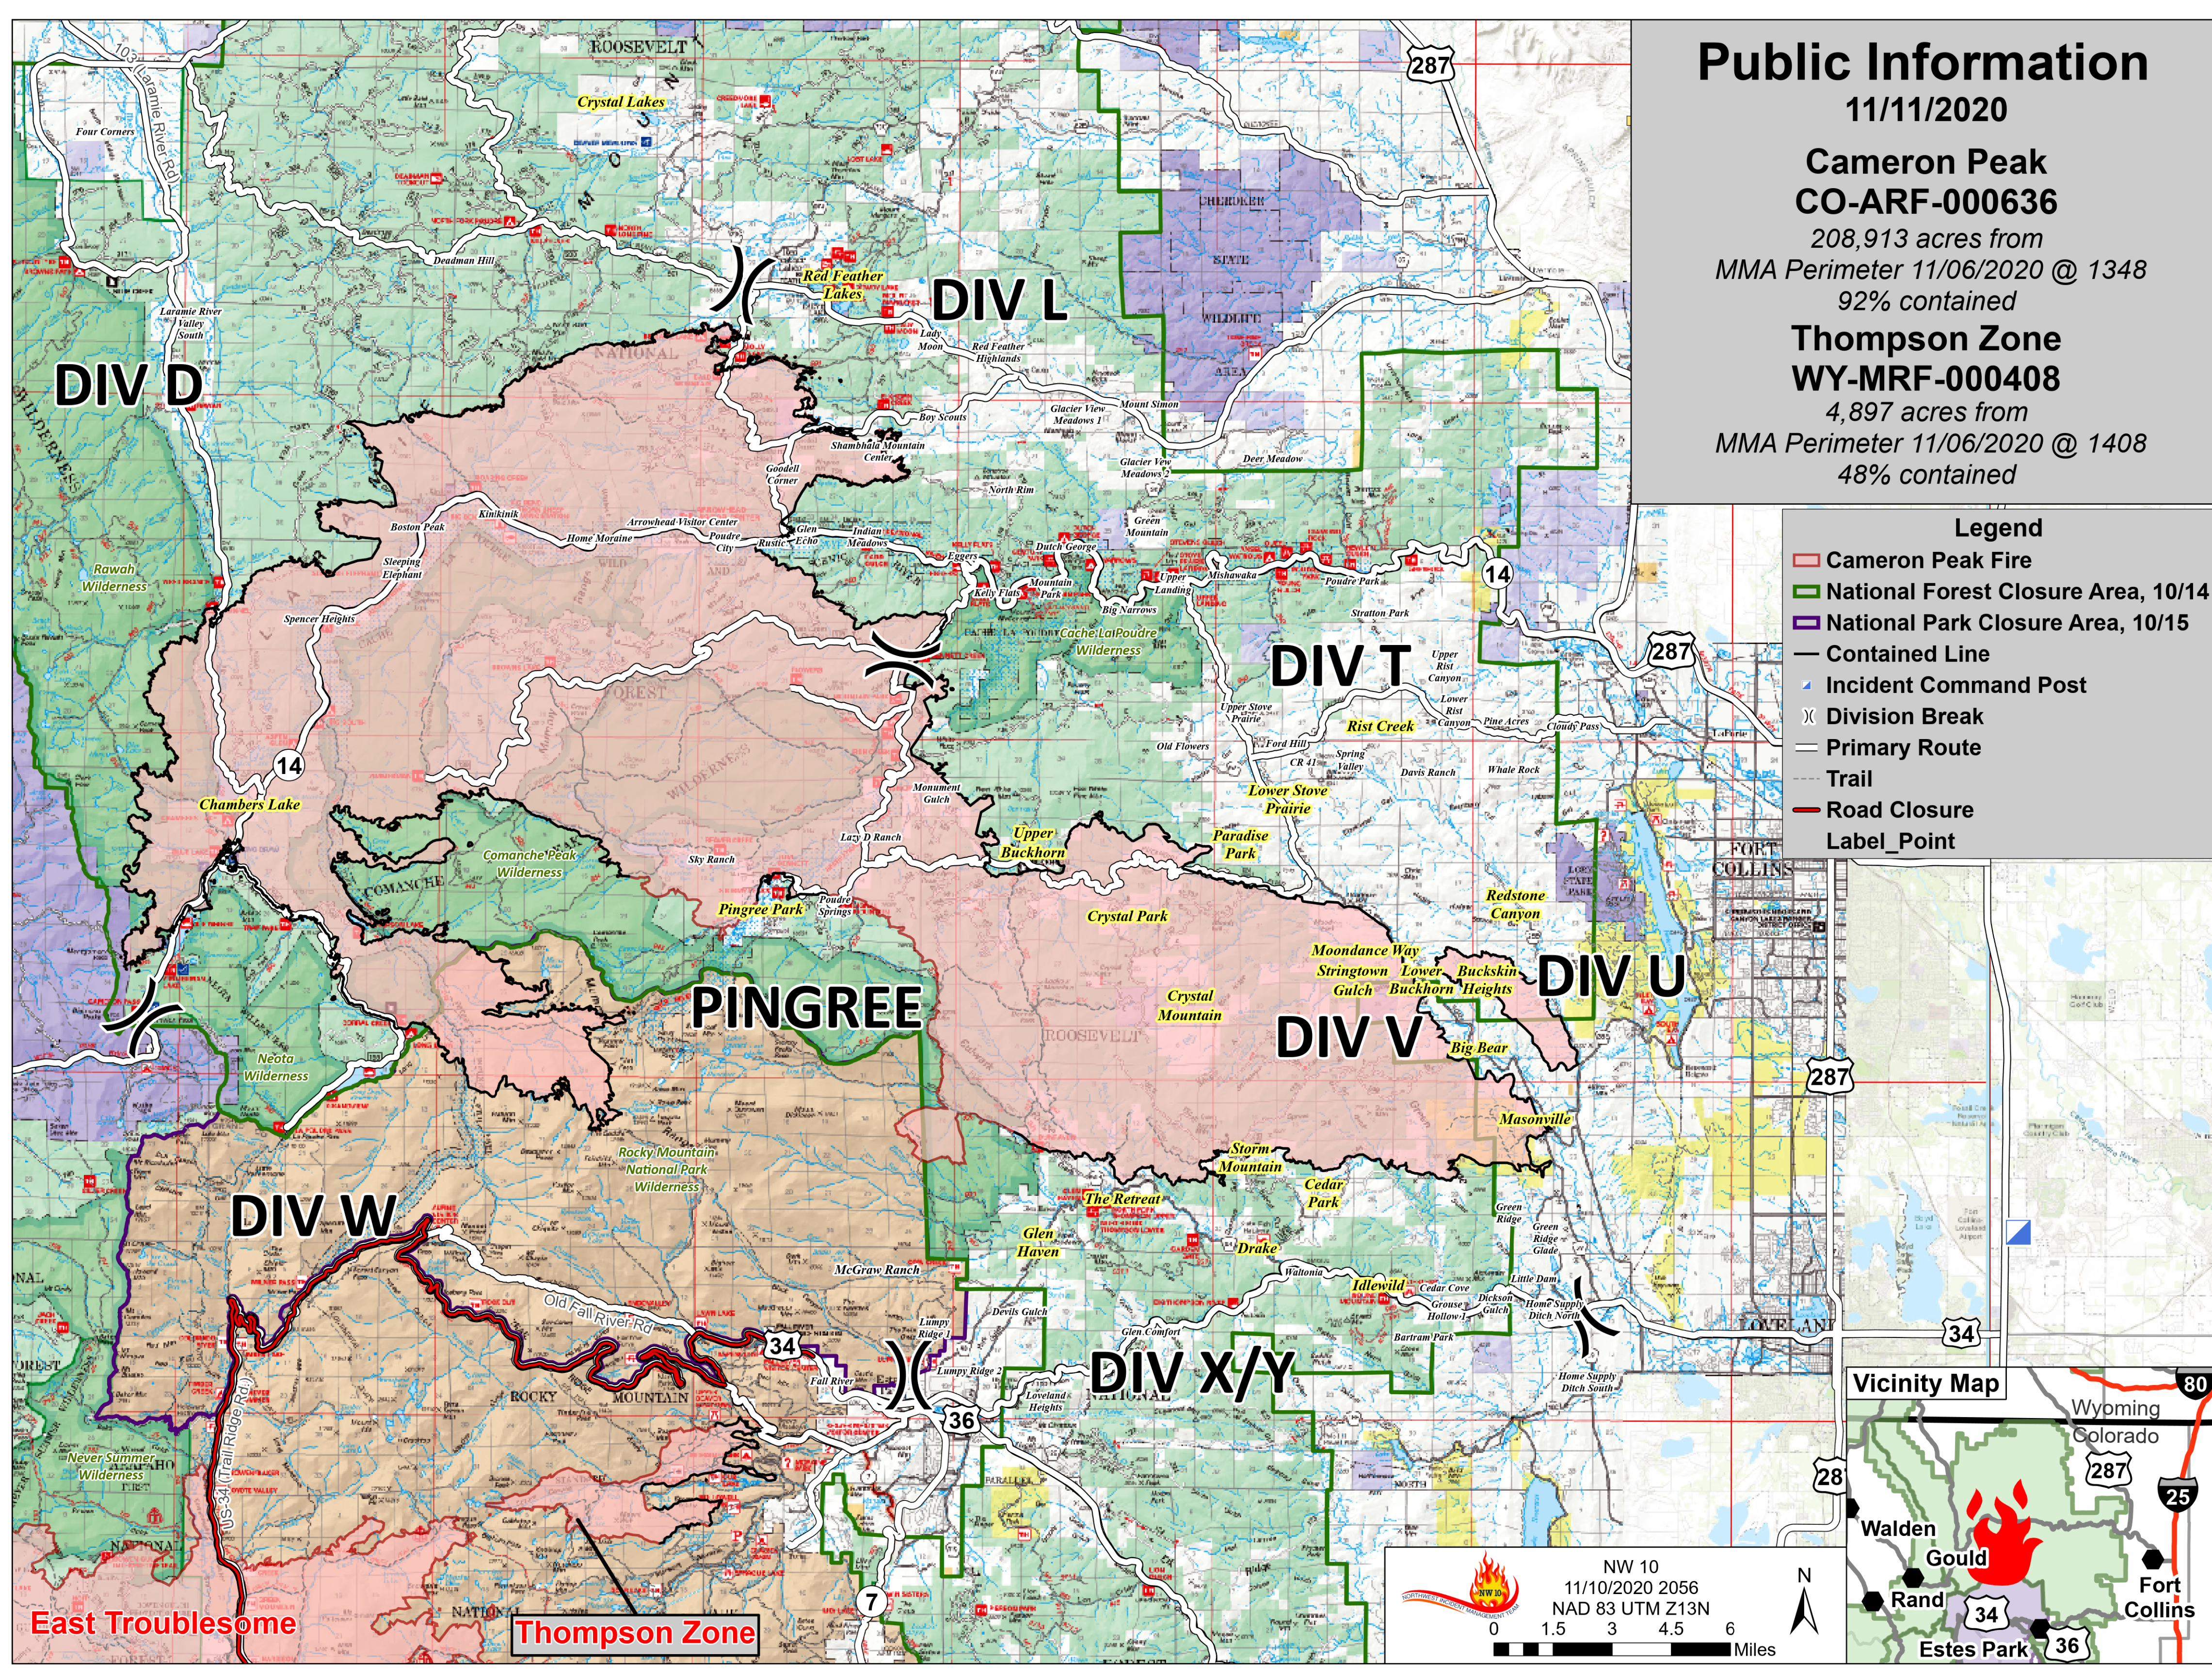

Public Information

11/11/2020

**Cameron Peak
CO-ARF-000636**

208,913 acres from
MMA Perimeter 11/06/2020 @ 1348
92% contained

**Thompson Zone
WY-MRF-000408**

4,897 acres from
MMA Perimeter 11/06/2020 @ 1408
48% contained

Legend

- Cameron Peak Fire
- National Forest Closure Area, 10/14
- National Park Closure Area, 10/15
- Contained Line
- Incident Command Post
- Division Break
- Primary Route
- Trail
- Road Closure
- Label_Point

NW 10
11/10/2020 2056
NAD 83 UTM Z13N

0 1.5 3 4.5 6 Miles

East Troublesome

Thompson Zone