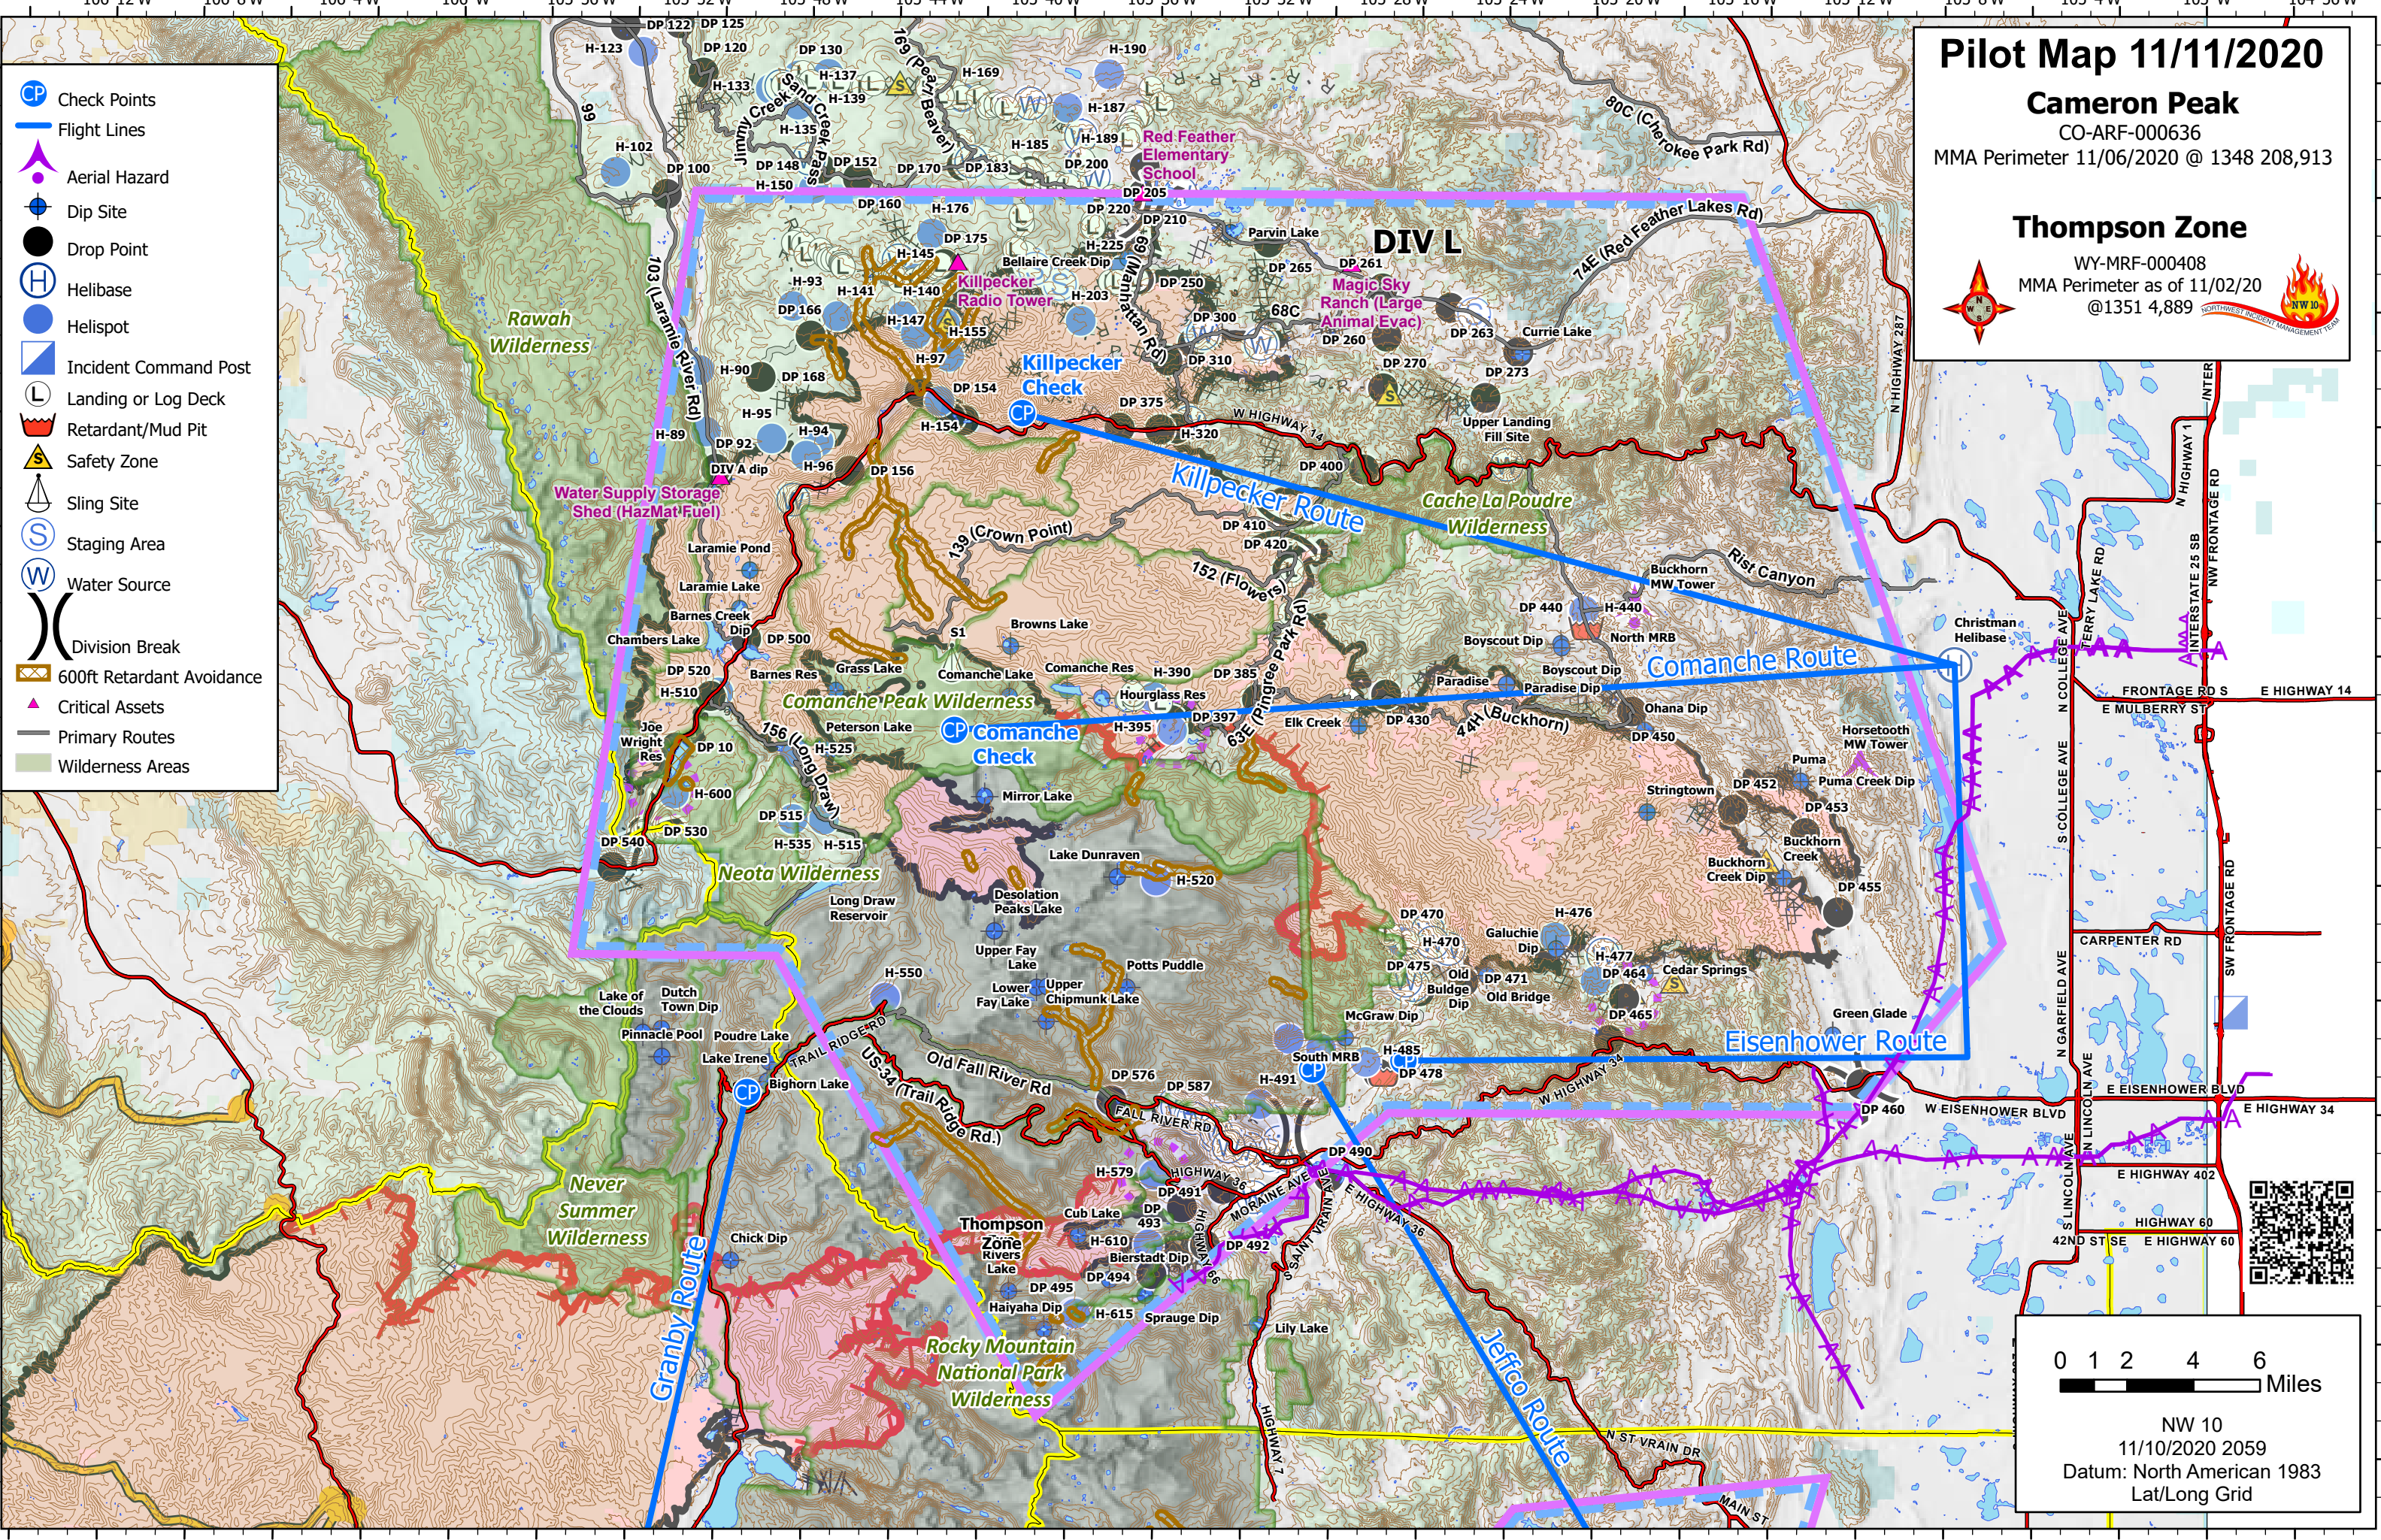

**Pilot Map 11/11/2020**  
**Cameron Peak**  
 CO-ARF-000636  
 MMA Perimeter 11/06/2020 @ 1348 208,913

**Thompson Zone**  
 WY-MRF-000408  
 MMA Perimeter as of 11/02/20  
 @1351 4,889

-  Check Points
-  Flight Lines
-  Aerial Hazard
-  Dip Site
-  Drop Point
-  Helibase
-  Helispot
-  Incident Command Post
-  Landing or Log Deck
-  Retardant/Mud Pit
-  Safety Zone
-  Sling Site
-  Staging Area
-  Water Source
-  Division Break
-  600ft Retardant Avoidance
-  Critical Assets
-  Primary Routes
-  Wilderness Areas

0 1 2 4 6 Miles

NW 10  
 11/10/2020 2059  
 Datum: North American 1983  
 Lat/Long Grid