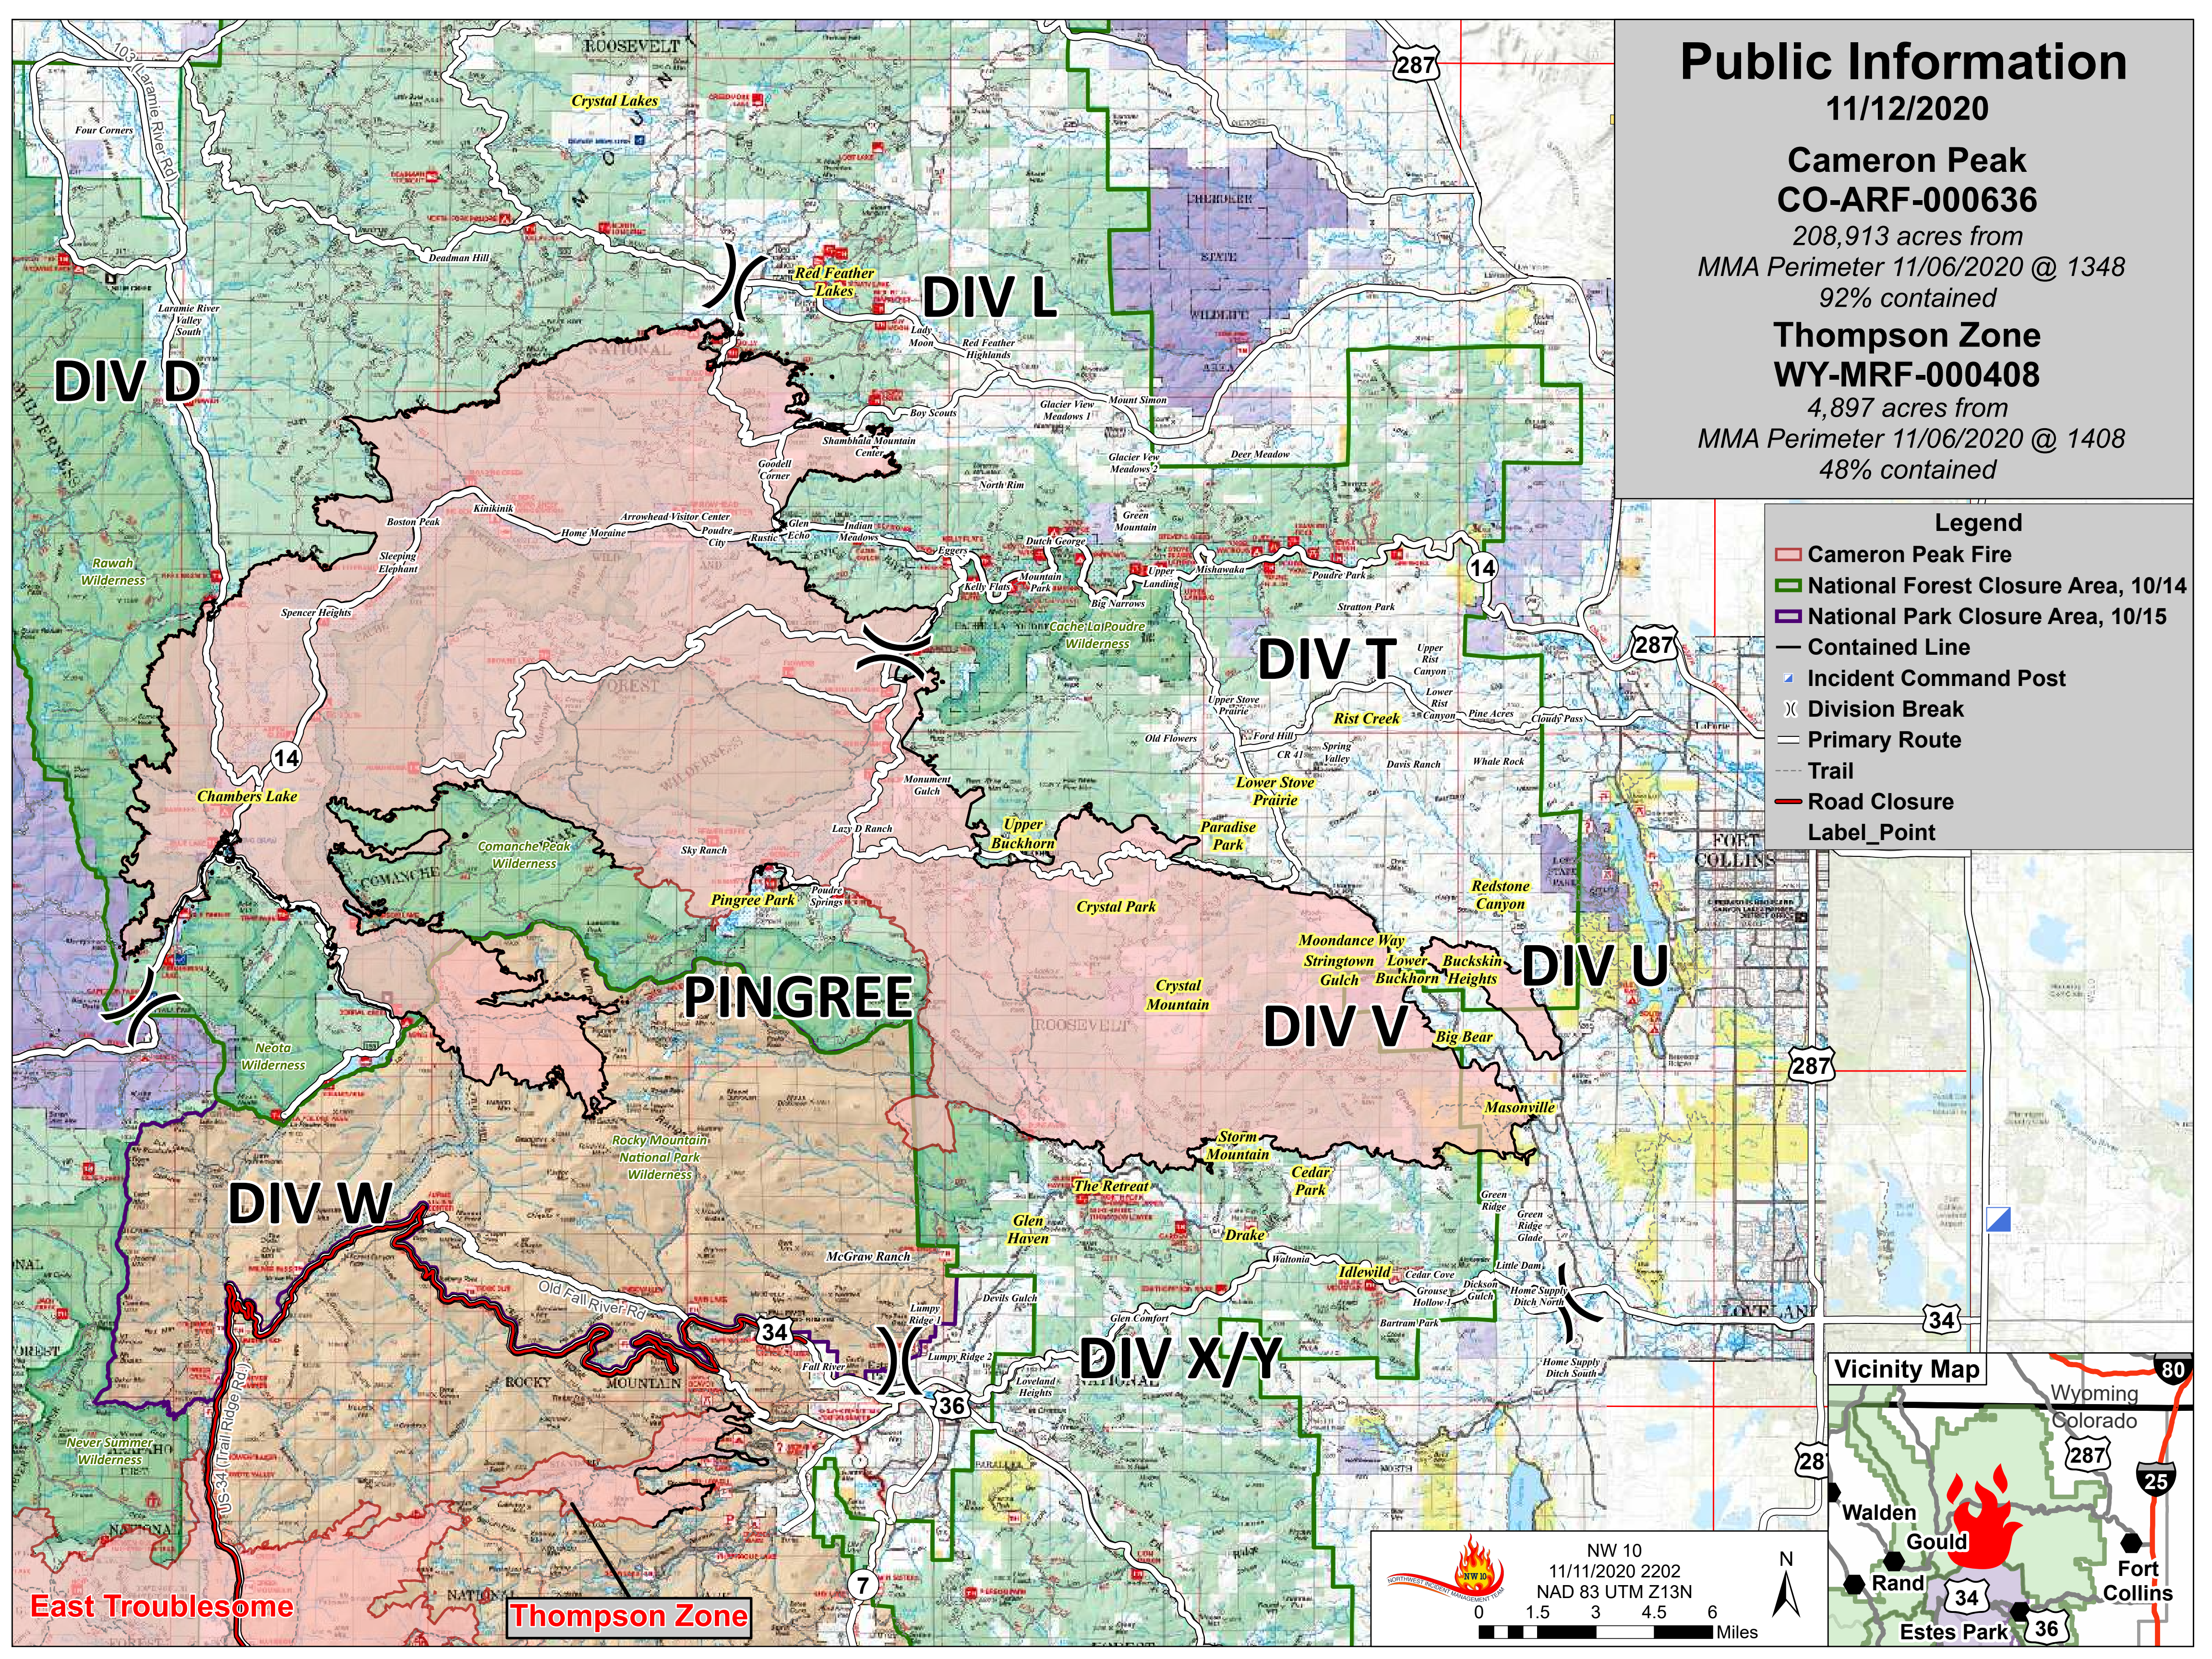

Public Information

11/12/2020

**Cameron Peak
CO-ARF-000636**

208,913 acres from
MMA Perimeter 11/06/2020 @ 1348
92% contained

**Thompson Zone
WY-MRF-000408**

4,897 acres from
MMA Perimeter 11/06/2020 @ 1408
48% contained

Legend

- Cameron Peak Fire
- National Forest Closure Area, 10/14
- National Park Closure Area, 10/15
- Contained Line
- Incident Command Post
- Division Break
- Primary Route
- Trail
- Road Closure
- Label_Point

East Troublesome

Thompson Zone