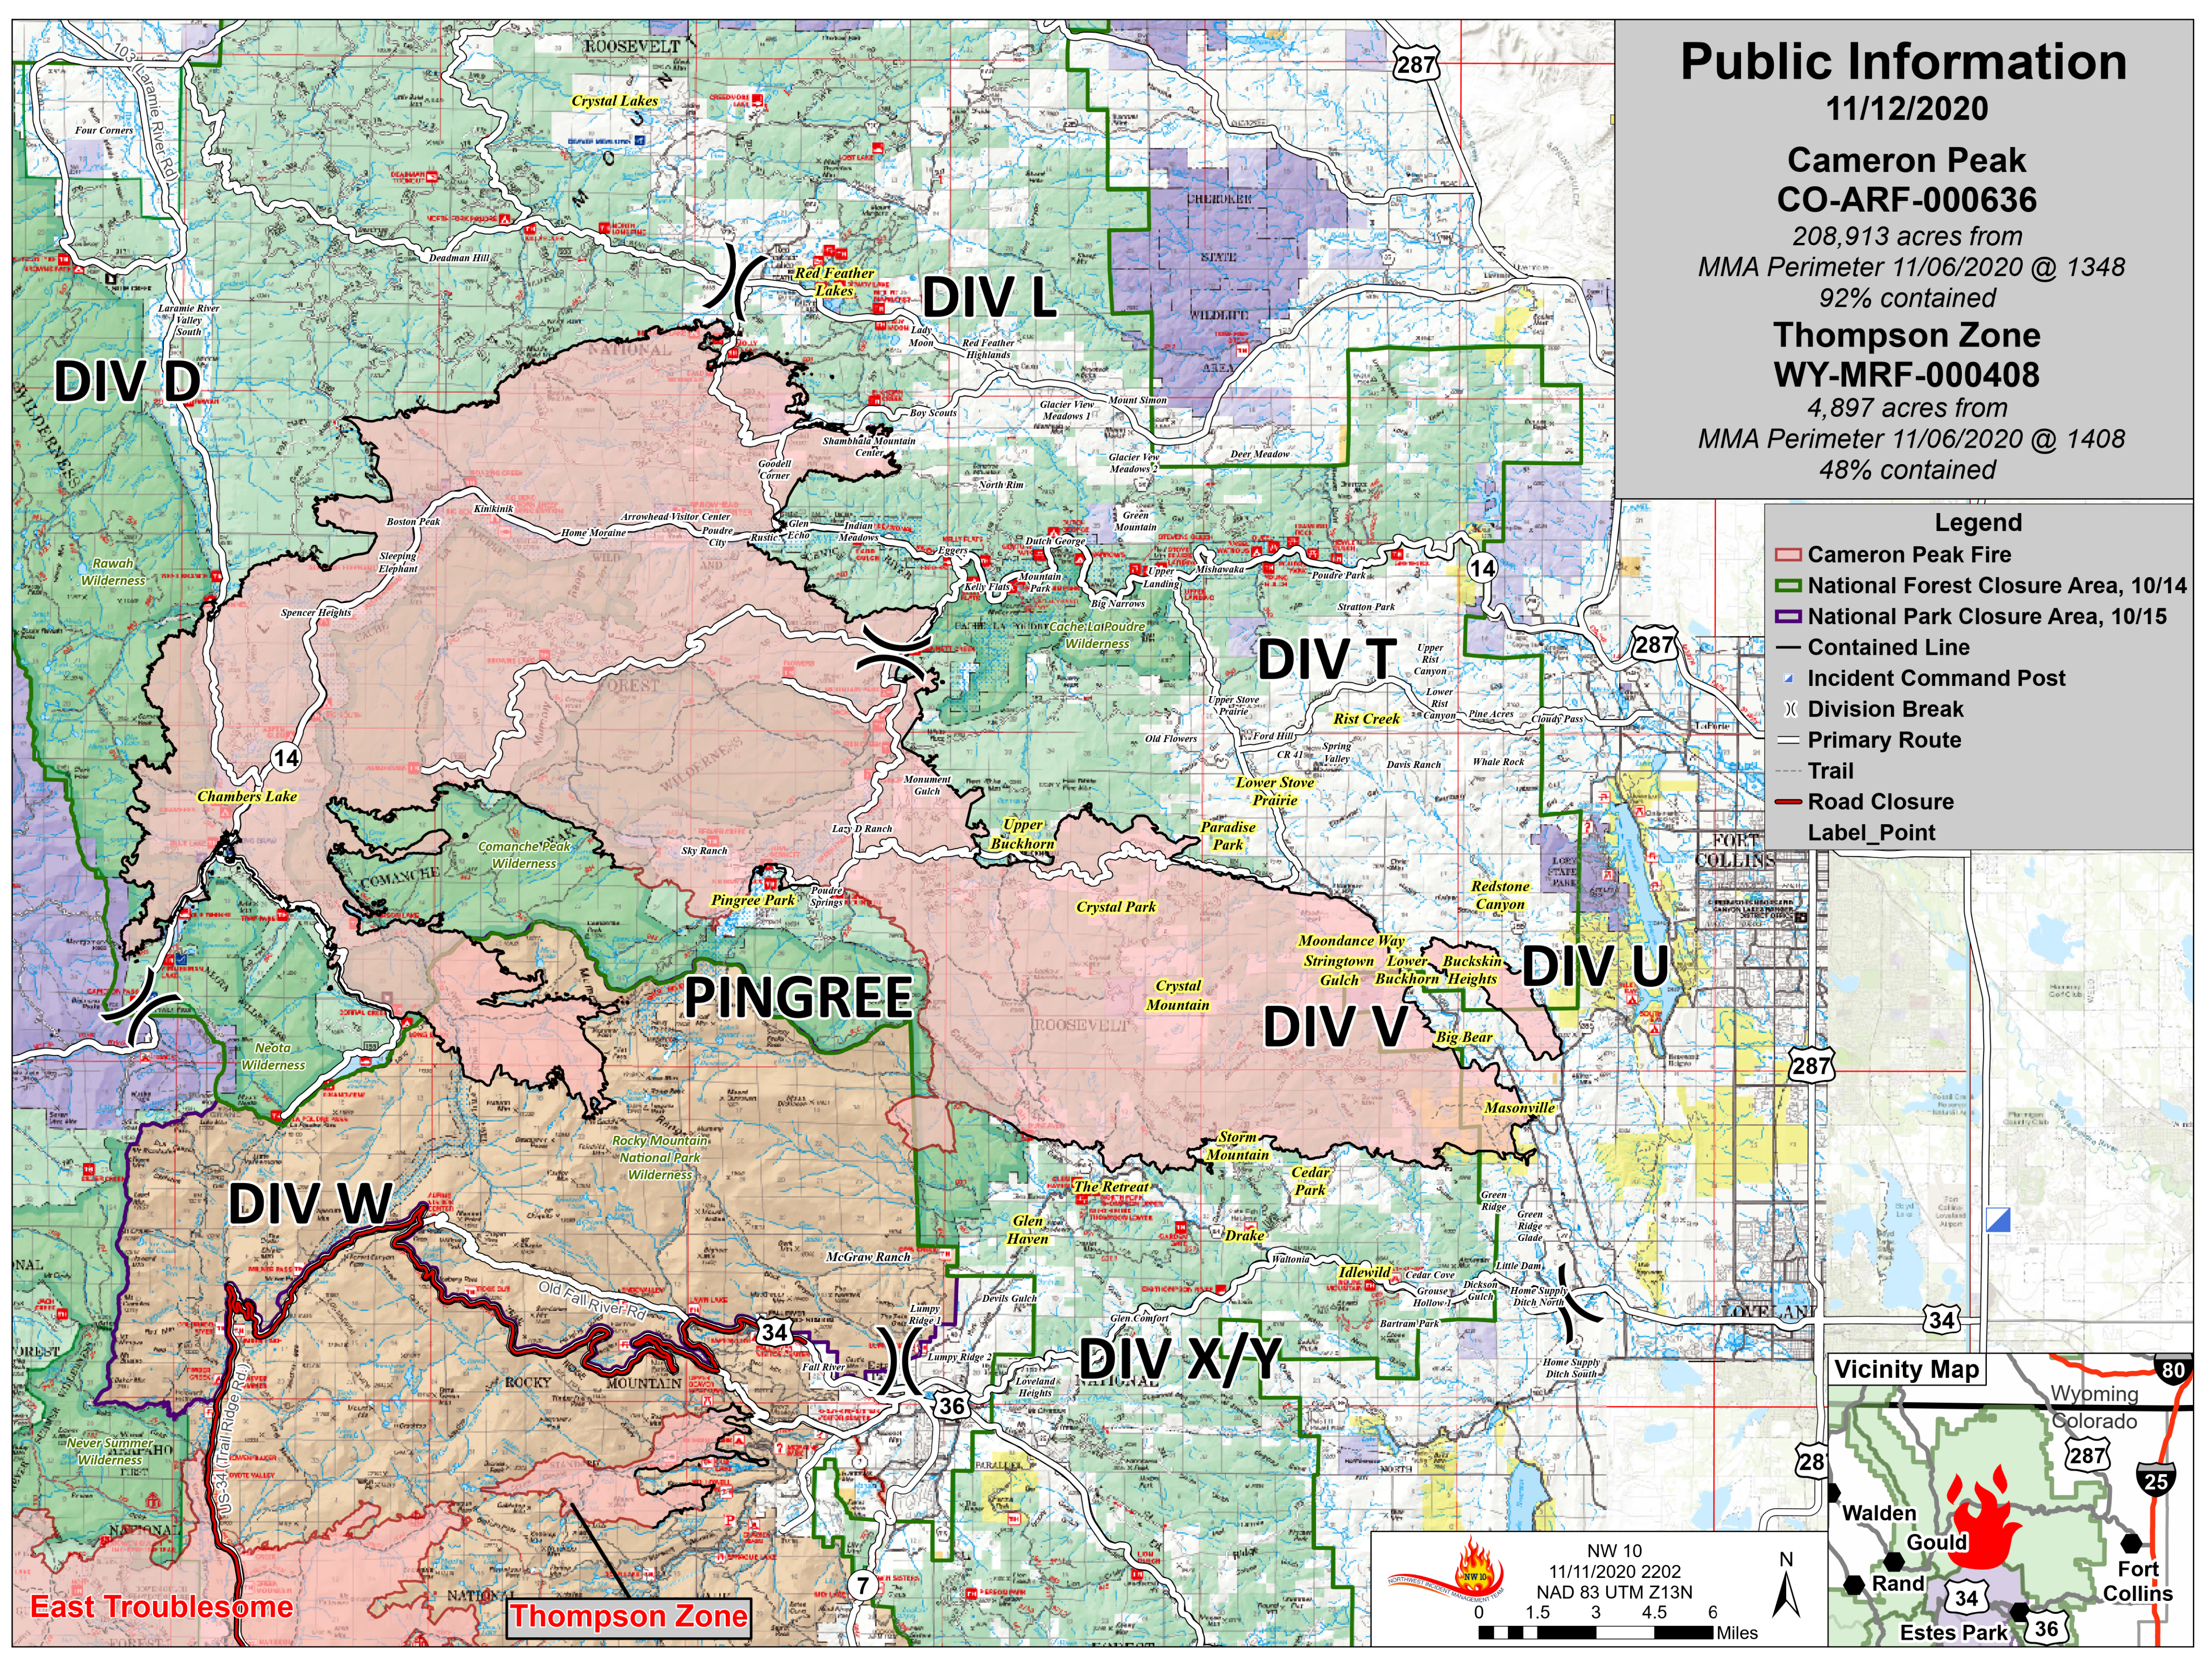

Public Information

11/12/2020

**Cameron Peak
CO-ARF-000636**

208,913 acres from
MMA Perimeter 11/06/2020 @ 1348
92% contained

**Thompson Zone
WY-MRF-000408**

4,897 acres from
MMA Perimeter 11/06/2020 @ 1408
48% contained

Legend

- Cameron Peak Fire
- National Forest Closure Area, 10/14
- National Park Closure Area, 10/15
- Contained Line
- Incident Command Post
- Division Break
- Primary Route
- Trail
- Road Closure
- Label_Point

East Troublesome

Thompson Zone

NW 10
11/11/2020 2202
NAD 83 UTM Z13N

0 1.5 3 4.5 6 Miles