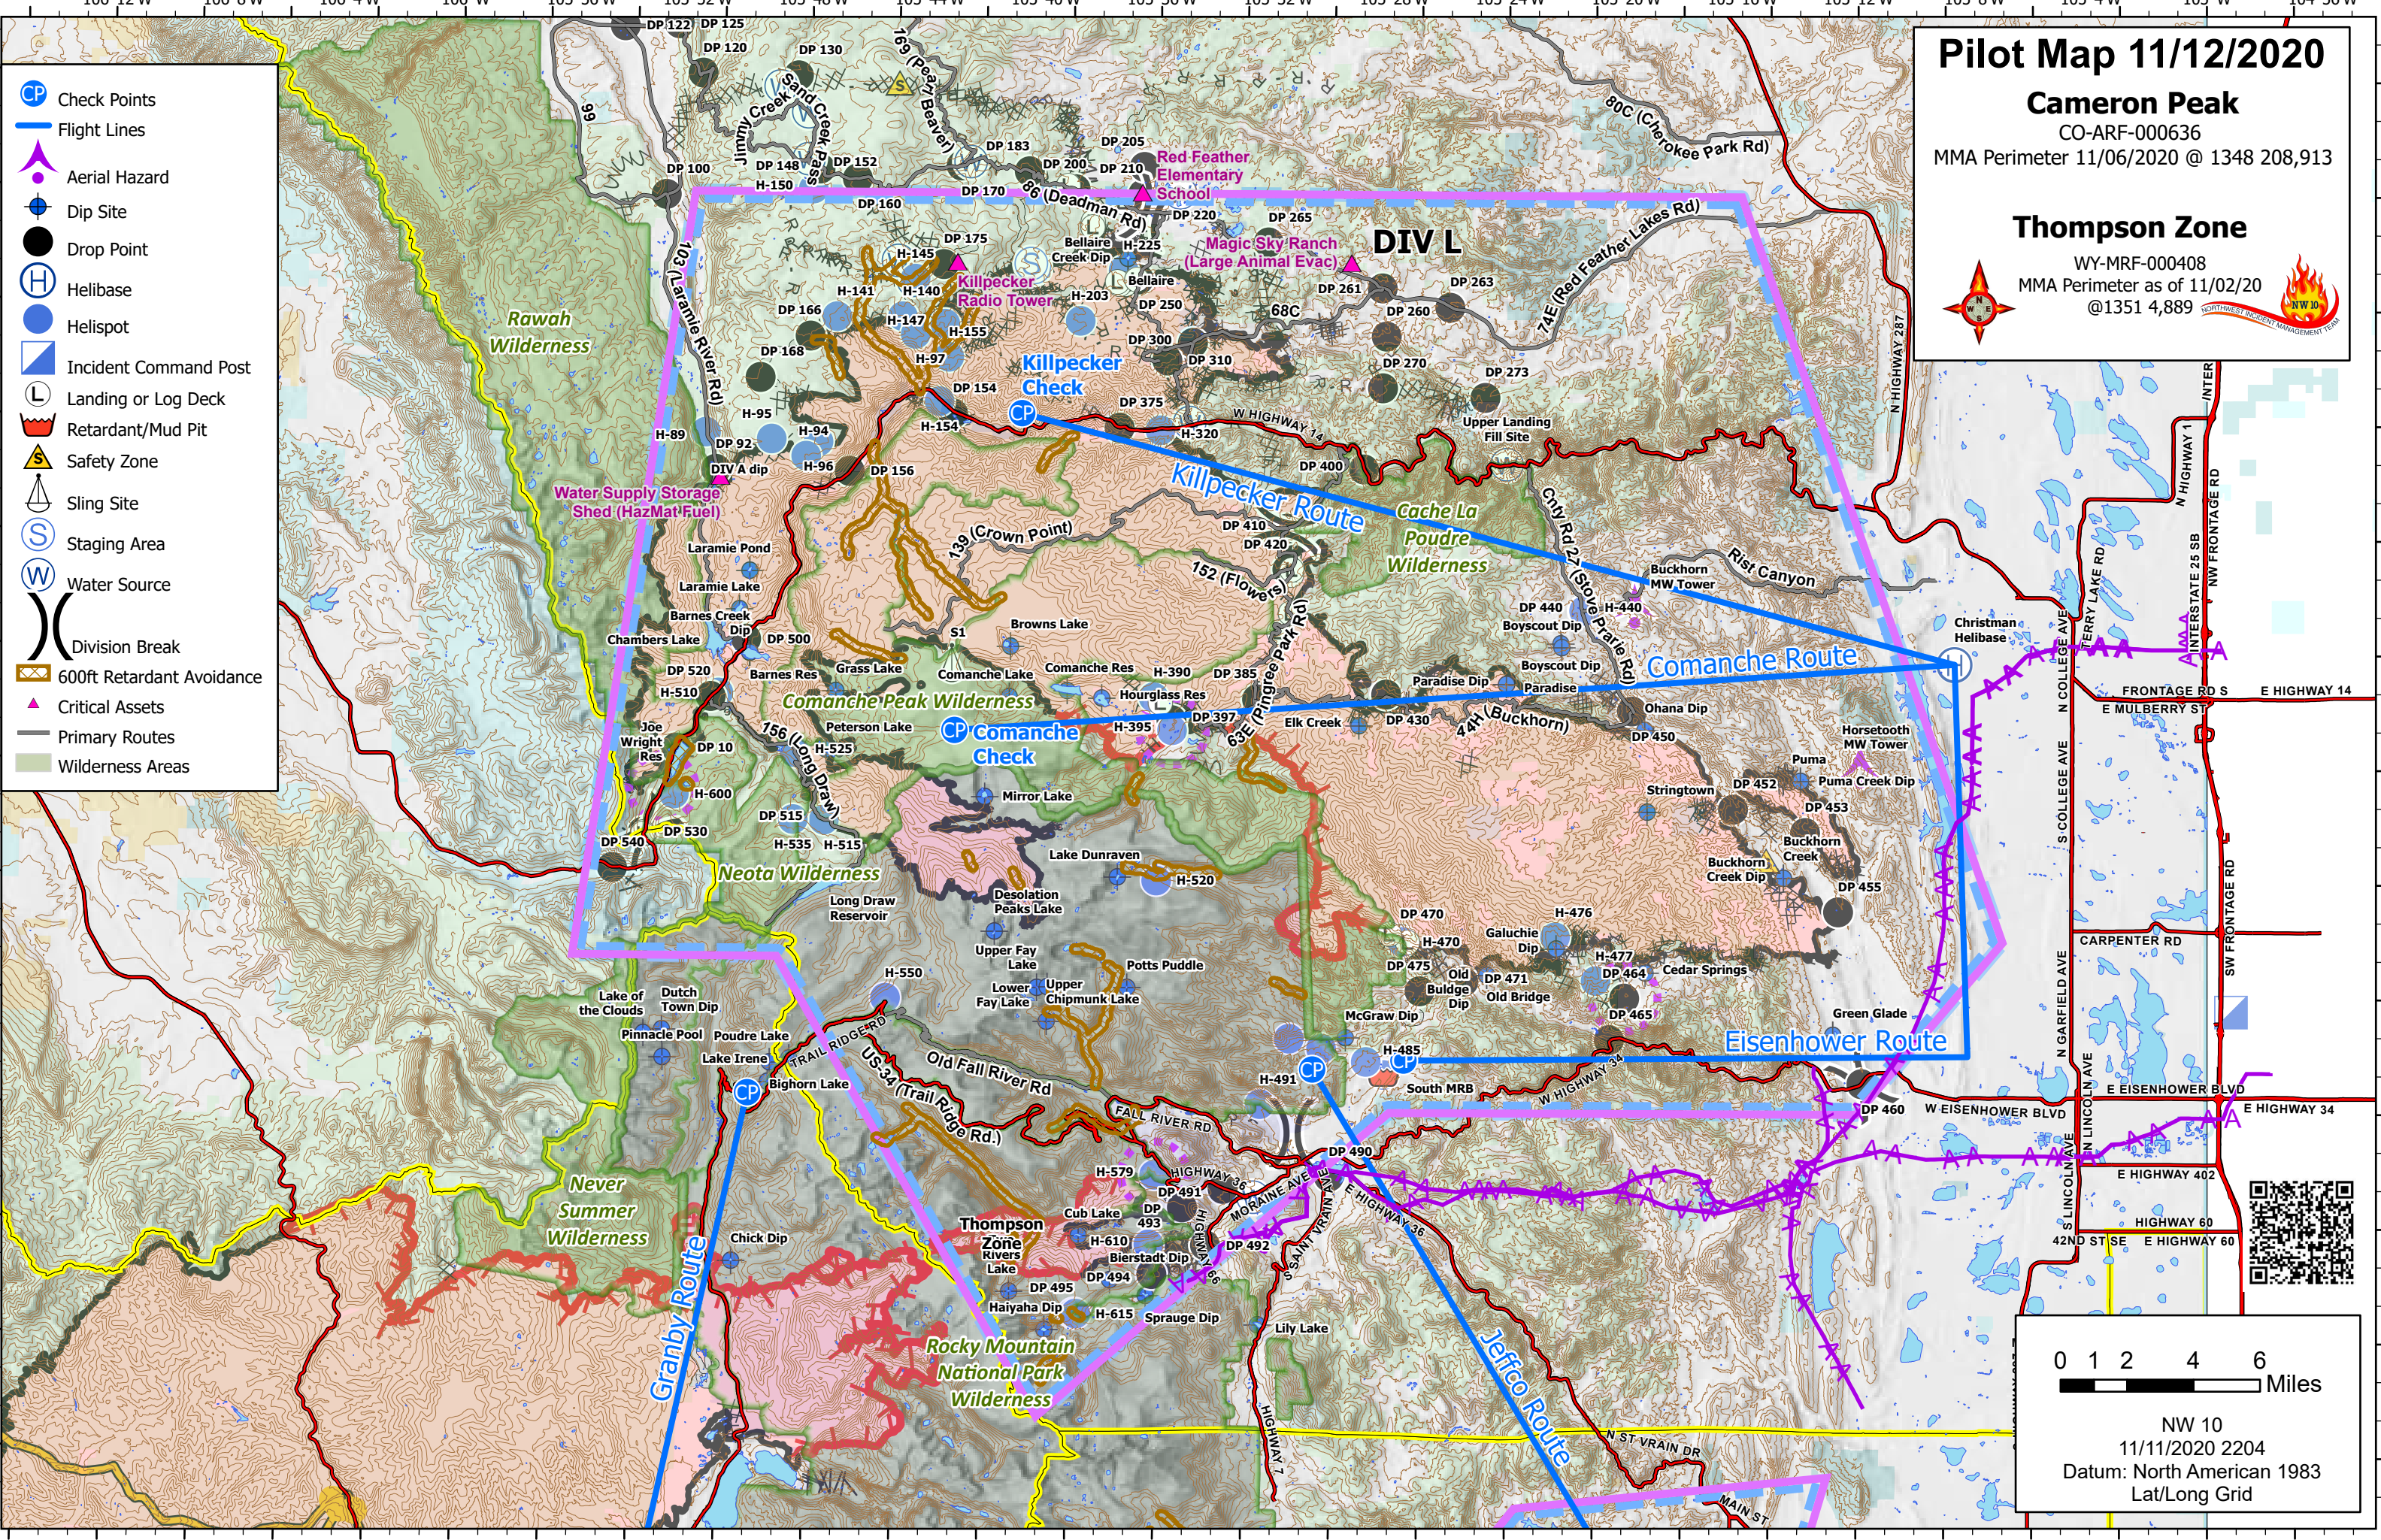

Pilot Map 11/12/2020
Cameron Peak
 CO-ARF-000636
 MMA Perimeter 11/06/2020 @ 1348 208,913

Thompson Zone
 WY-MRF-000408
 MMA Perimeter as of 11/02/20
 @1351 4,889

-  Check Points
-  Flight Lines
-  Aerial Hazard
-  Dip Site
-  Drop Point
-  Helibase
-  Helispot
-  Incident Command Post
-  Landing or Log Deck
-  Retardant/Mud Pit
-  Safety Zone
-  Sling Site
-  Staging Area
-  Water Source
-  Division Break
-  600ft Retardant Avoidance
-  Critical Assets
-  Primary Routes
-  Wilderness Areas

0 1 2 4 6 Miles

NW 10
 11/11/2020 2204
 Datum: North American 1983
 Lat/Long Grid