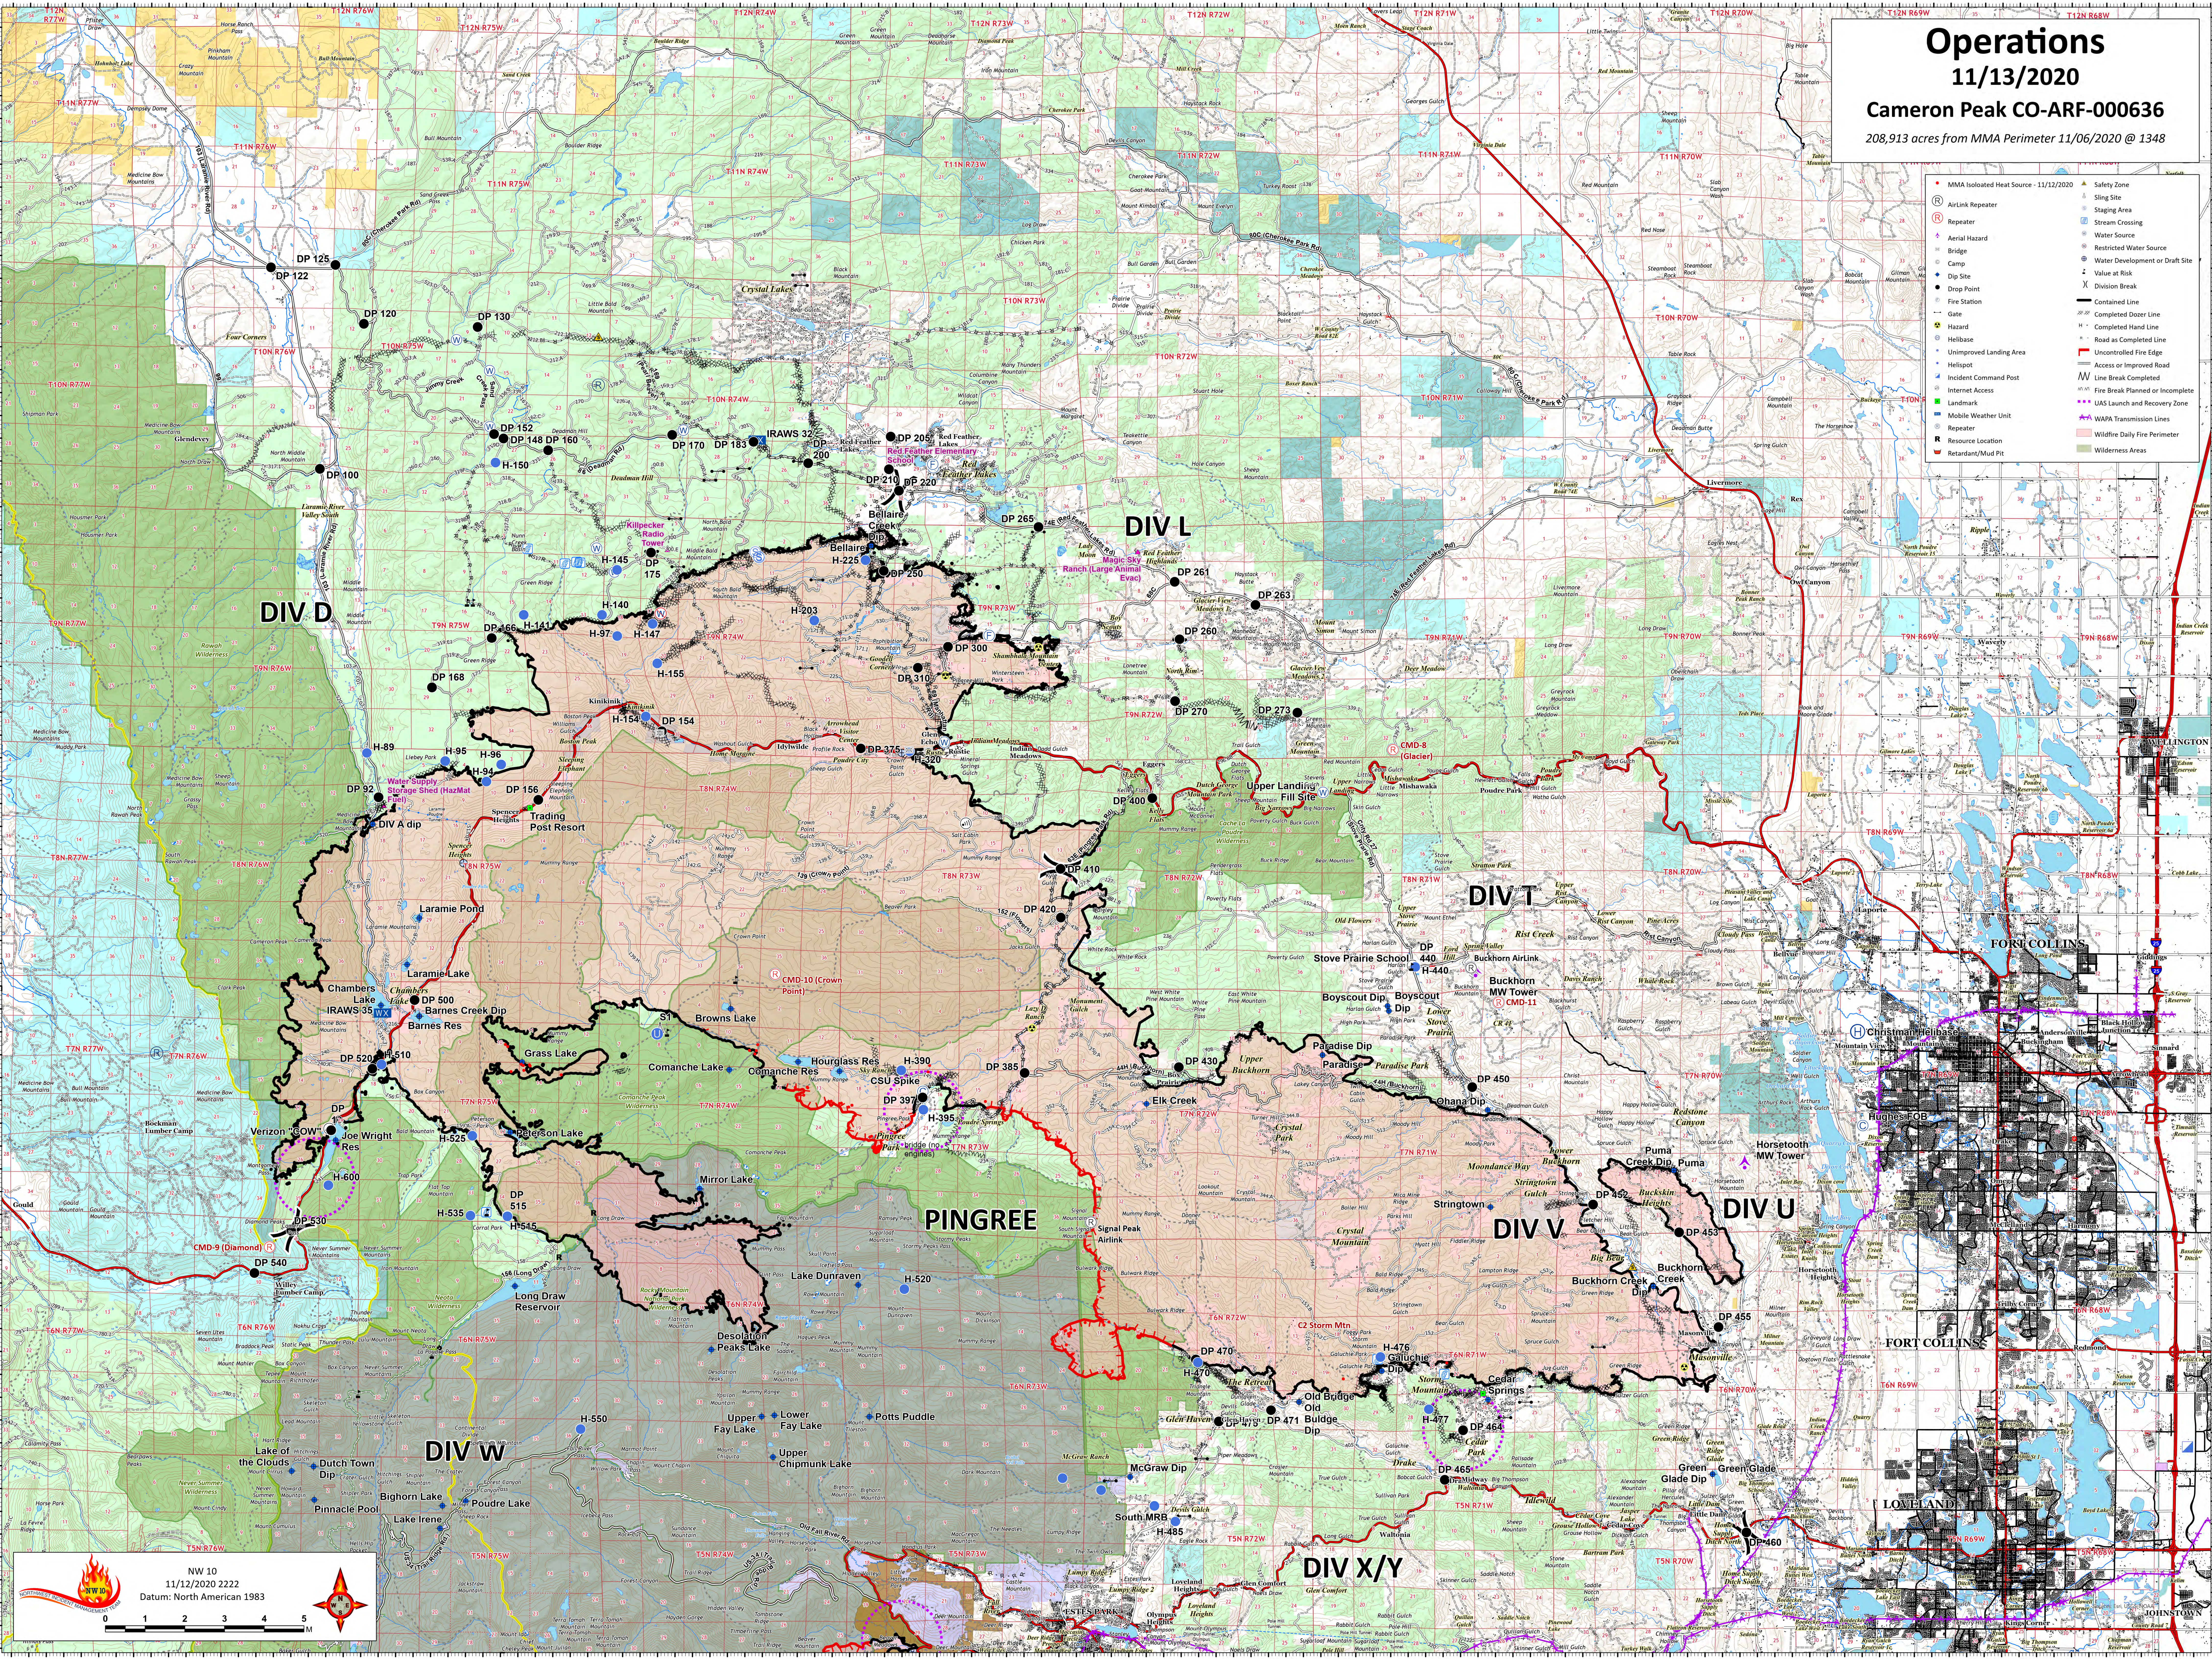

# Operations

11/13/2020

Cameron Peak CO-ARF-000636

208,913 acres from MMA Perimeter 11/06/2020 @ 1348

- MMA Isolated Heat Source - 11/12/2020
- AirLink Repeater
- Repeater
- Aerial Hazard
- Bridge
- Dip Site
- Drop Point
- Fire Station
- Gate
- Hazard
- Helibase
- Unimproved Landing Area
- Helispot
- Incident Command Post
- Interlink Access
- Landmark
- Mobile Weather Unit
- Repeater
- Resource Location
- Retardant/Mud Pit
- Safety Zone
- Staging Area
- Stream Crossing
- Water Source
- Restricted Water Source
- Water Development or Draft Site
- Value at Risk
- Division Break
- Contained Line
- Completed Dozer Line
- Completed Hand Line
- Road as Completed Line
- Access or Improved Road
- Uncontrolled Fire Edge
- Access or Improved Road
- Line Break Completed
- Fire Break Planned or Incomplete
- UAS Launch and Recovery Zone
- WAPA Transmission Lines
- Repeater
- Wildfire Daily Fire Perimeter
- Wilderness Areas

NW 10  
11/12/2020 2222  
Datum: North American 1983

0 1 2 3 4 5 M