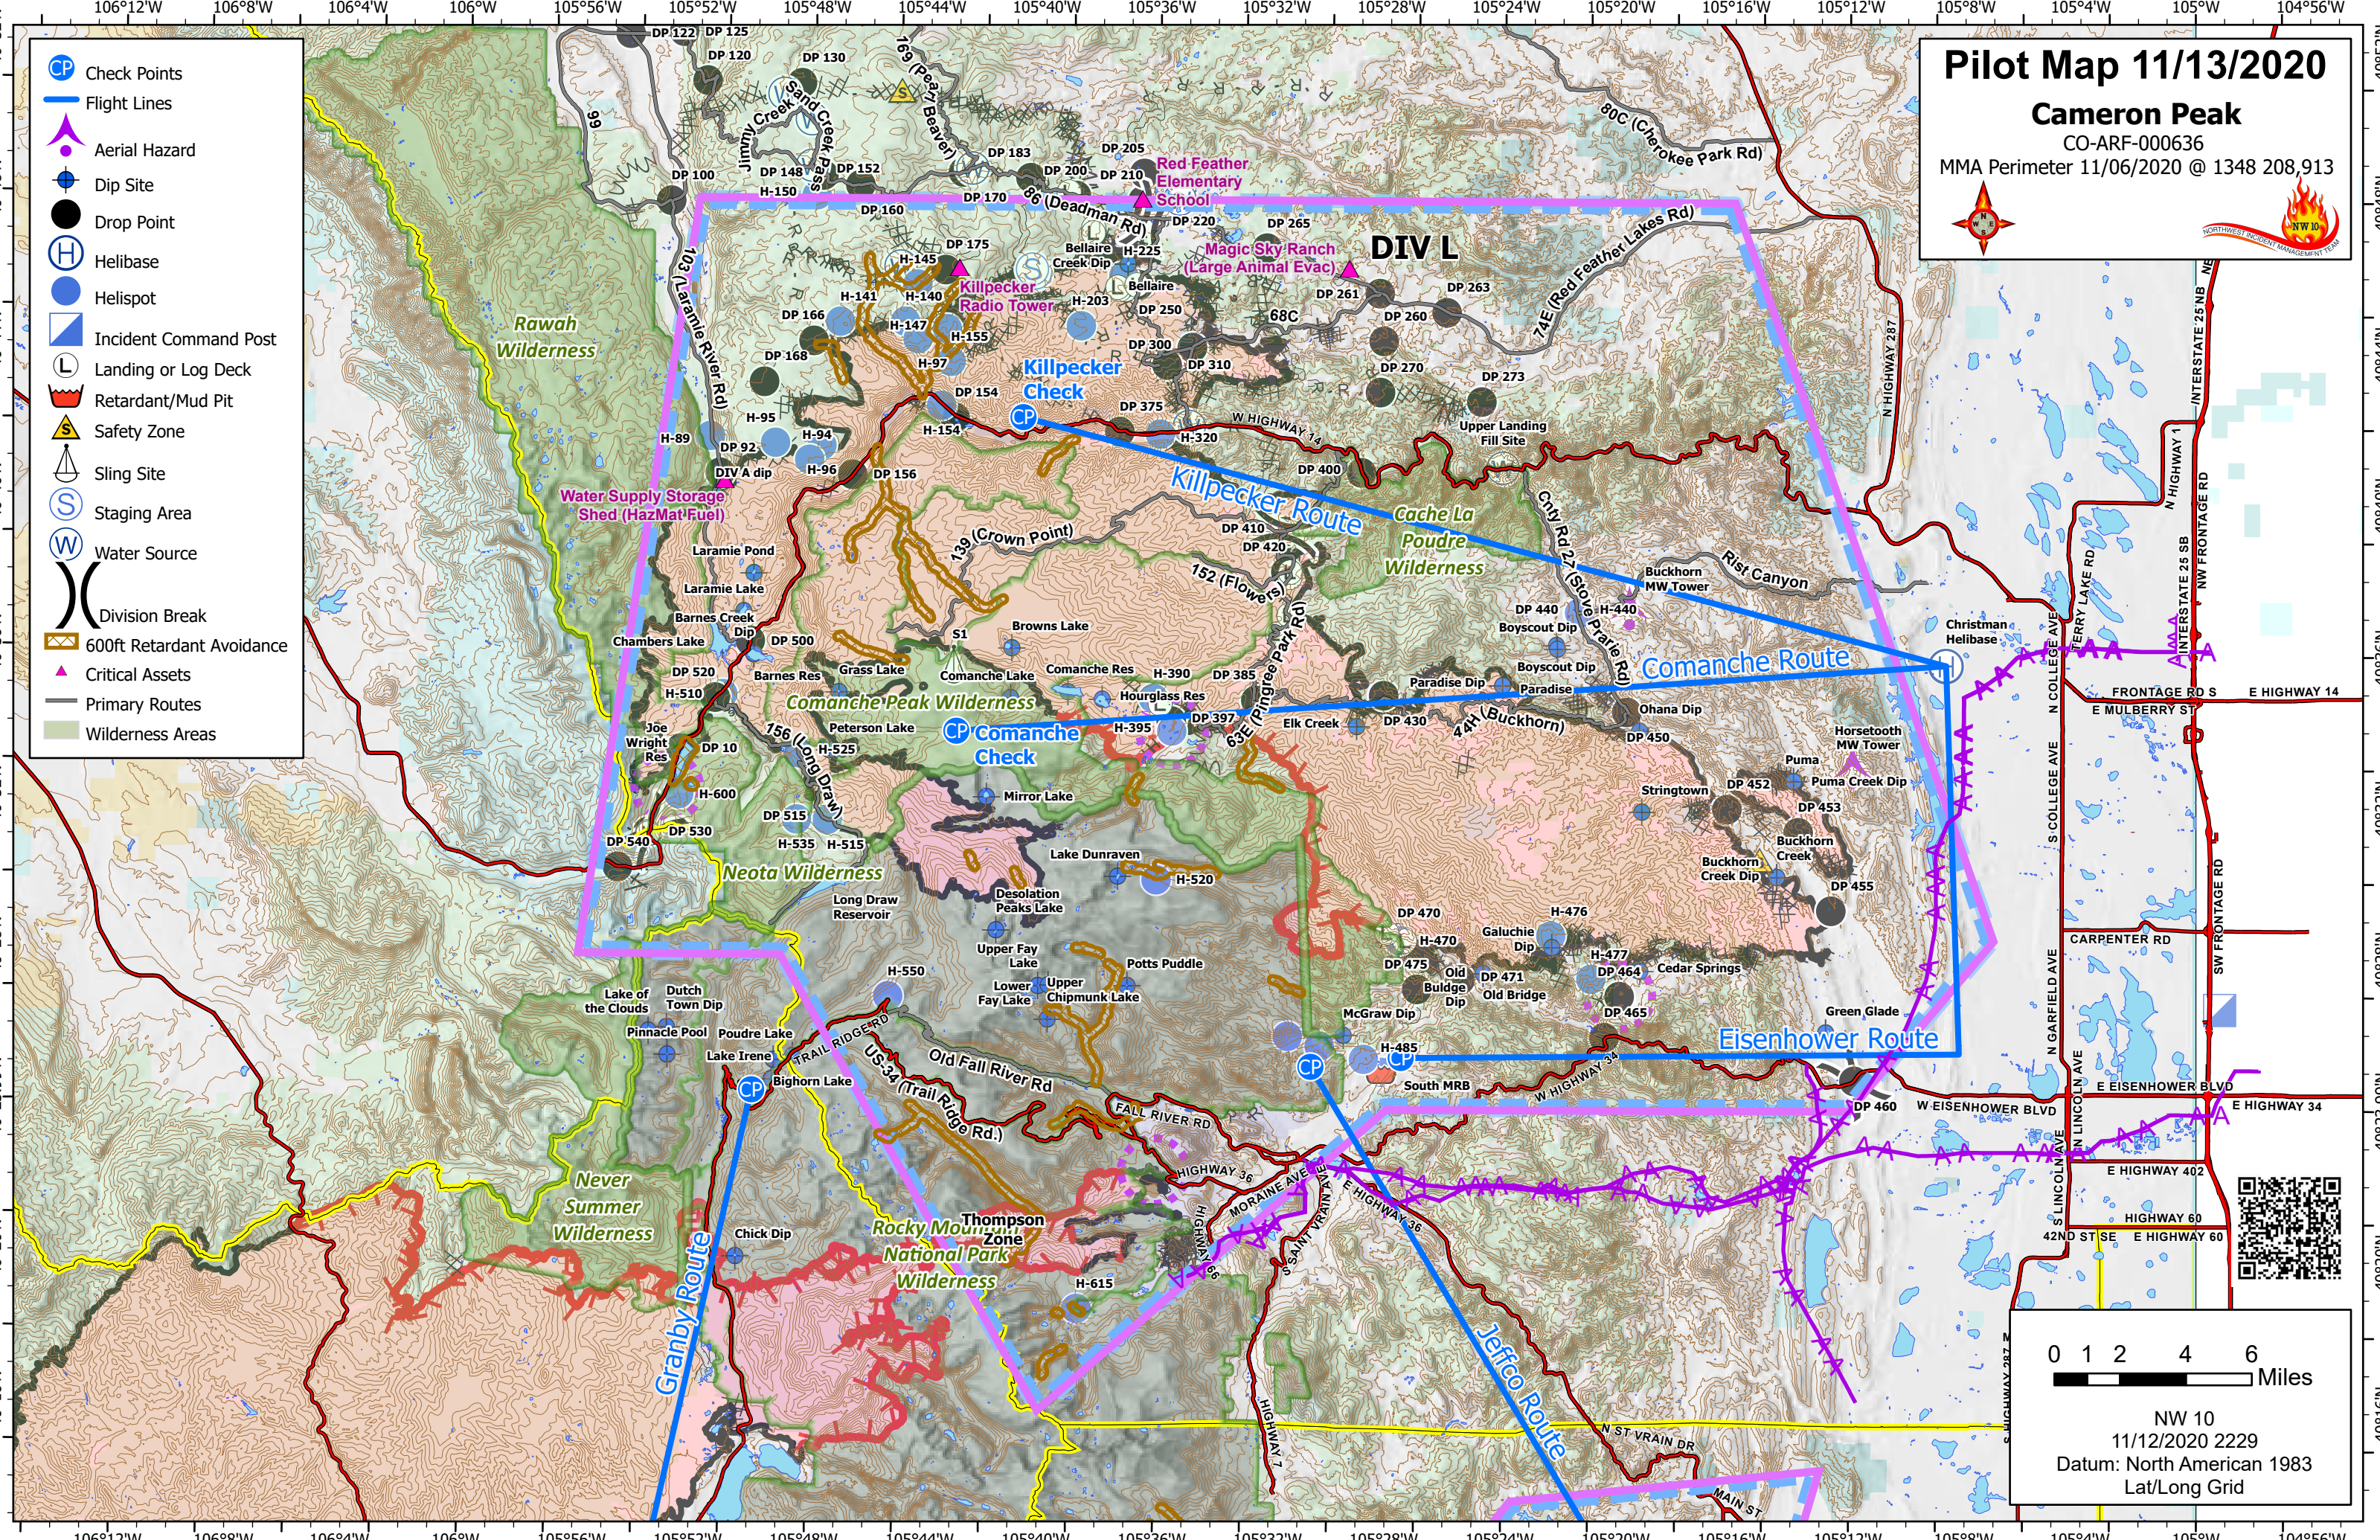

Pilot Map 11/13/2020

Cameron Peak

CO-ARF-000636
MMA Perimeter 11/06/2020 @ 1348 208,913

- Check Points
- Flight Lines
- Aerial Hazard
- Dip Site
- Drop Point
- Helibase
- Helispot
- Incident Command Post
- Landing or Log Deck
- Retardant/Mud Pit
- Safety Zone
- Sling Site
- Staging Area
- Water Source
- Division Break
- 600ft Retardant Avoidance
- Critical Assets
- Primary Routes
- Wilderness Areas

0 1 2 4 6 Miles

NW 10
11/12/2020 2229
Datum: North American 1983
Lat/Long Grid