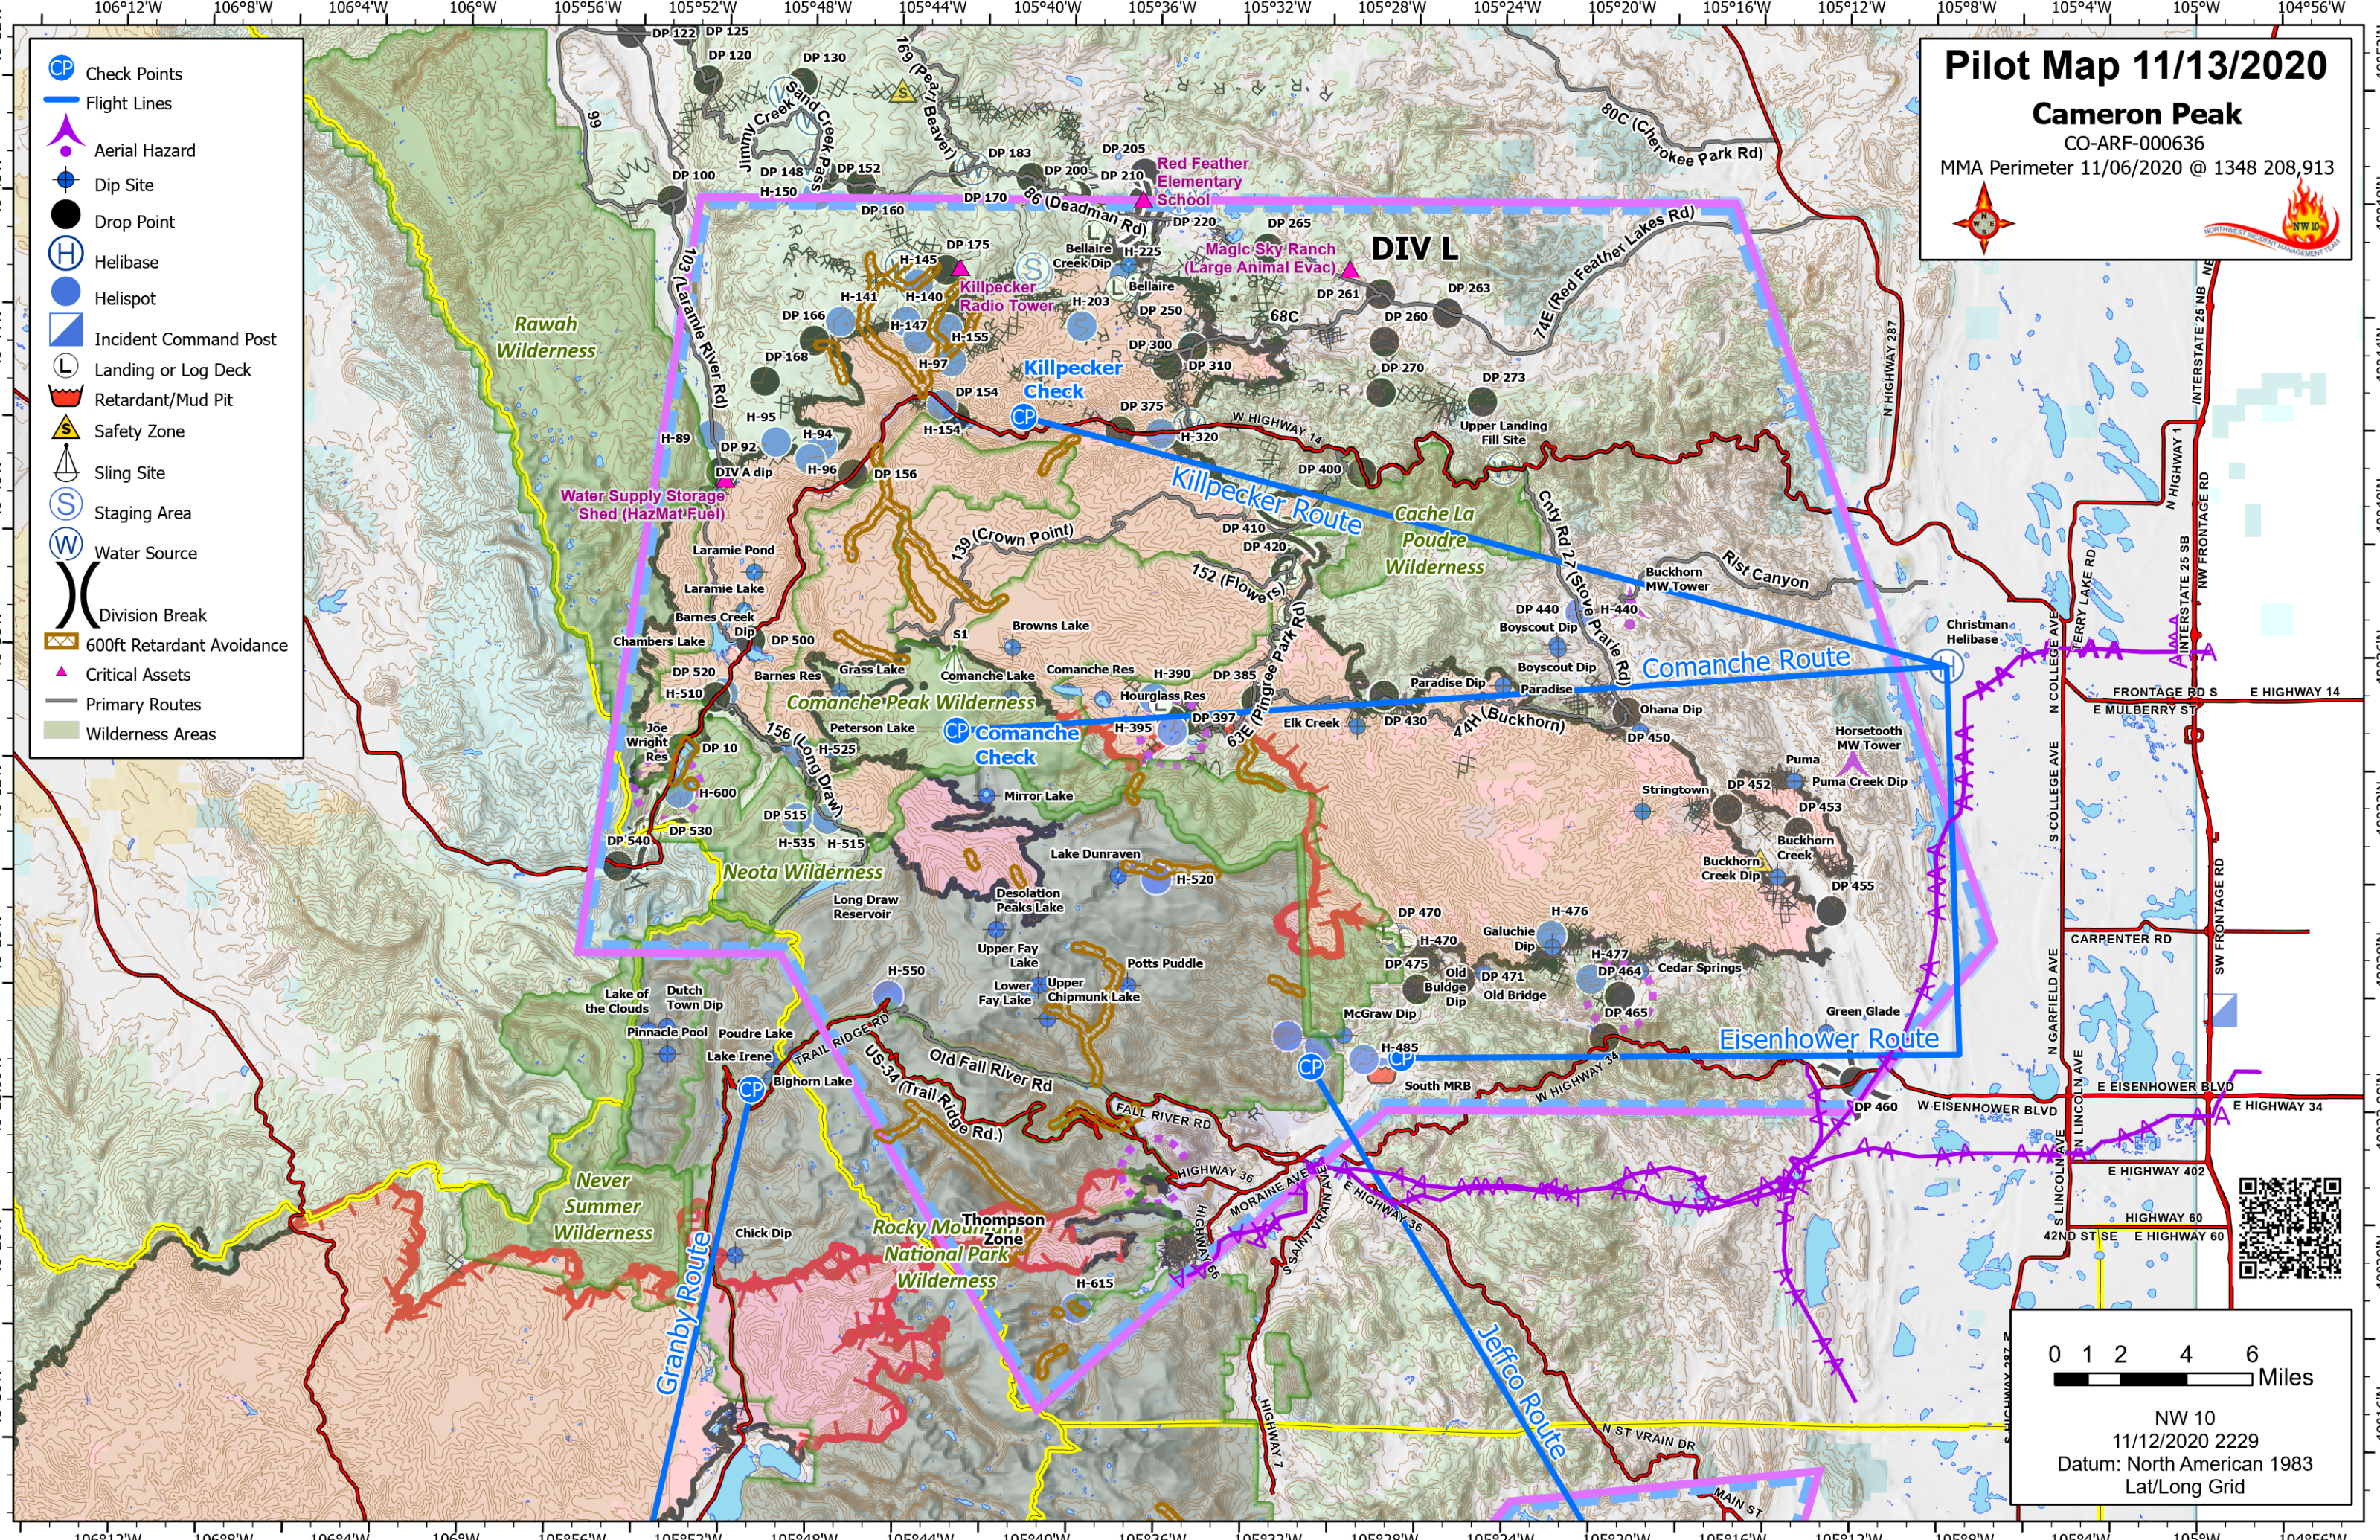

Pilot Map 11/13/2020

Cameron Peak

CO-ARF-000636
MMA Perimeter 11/06/2020 @ 1348 208,913

- Check Points
- Flight Lines
- Aerial Hazard
- Dip Site
- Drop Point
- Helibase
- Helispot
- Incident Command Post
- Landing or Log Deck
- Retardant/Mud Pit
- Safety Zone
- Sling Site
- Staging Area
- Water Source
- Division Break
- 600ft Retardant Avoidance
- Critical Assets
- Primary Routes
- Wilderness Areas

NW 10
11/12/2020 2229
Datum: North American 1983
Lat/Long Grid