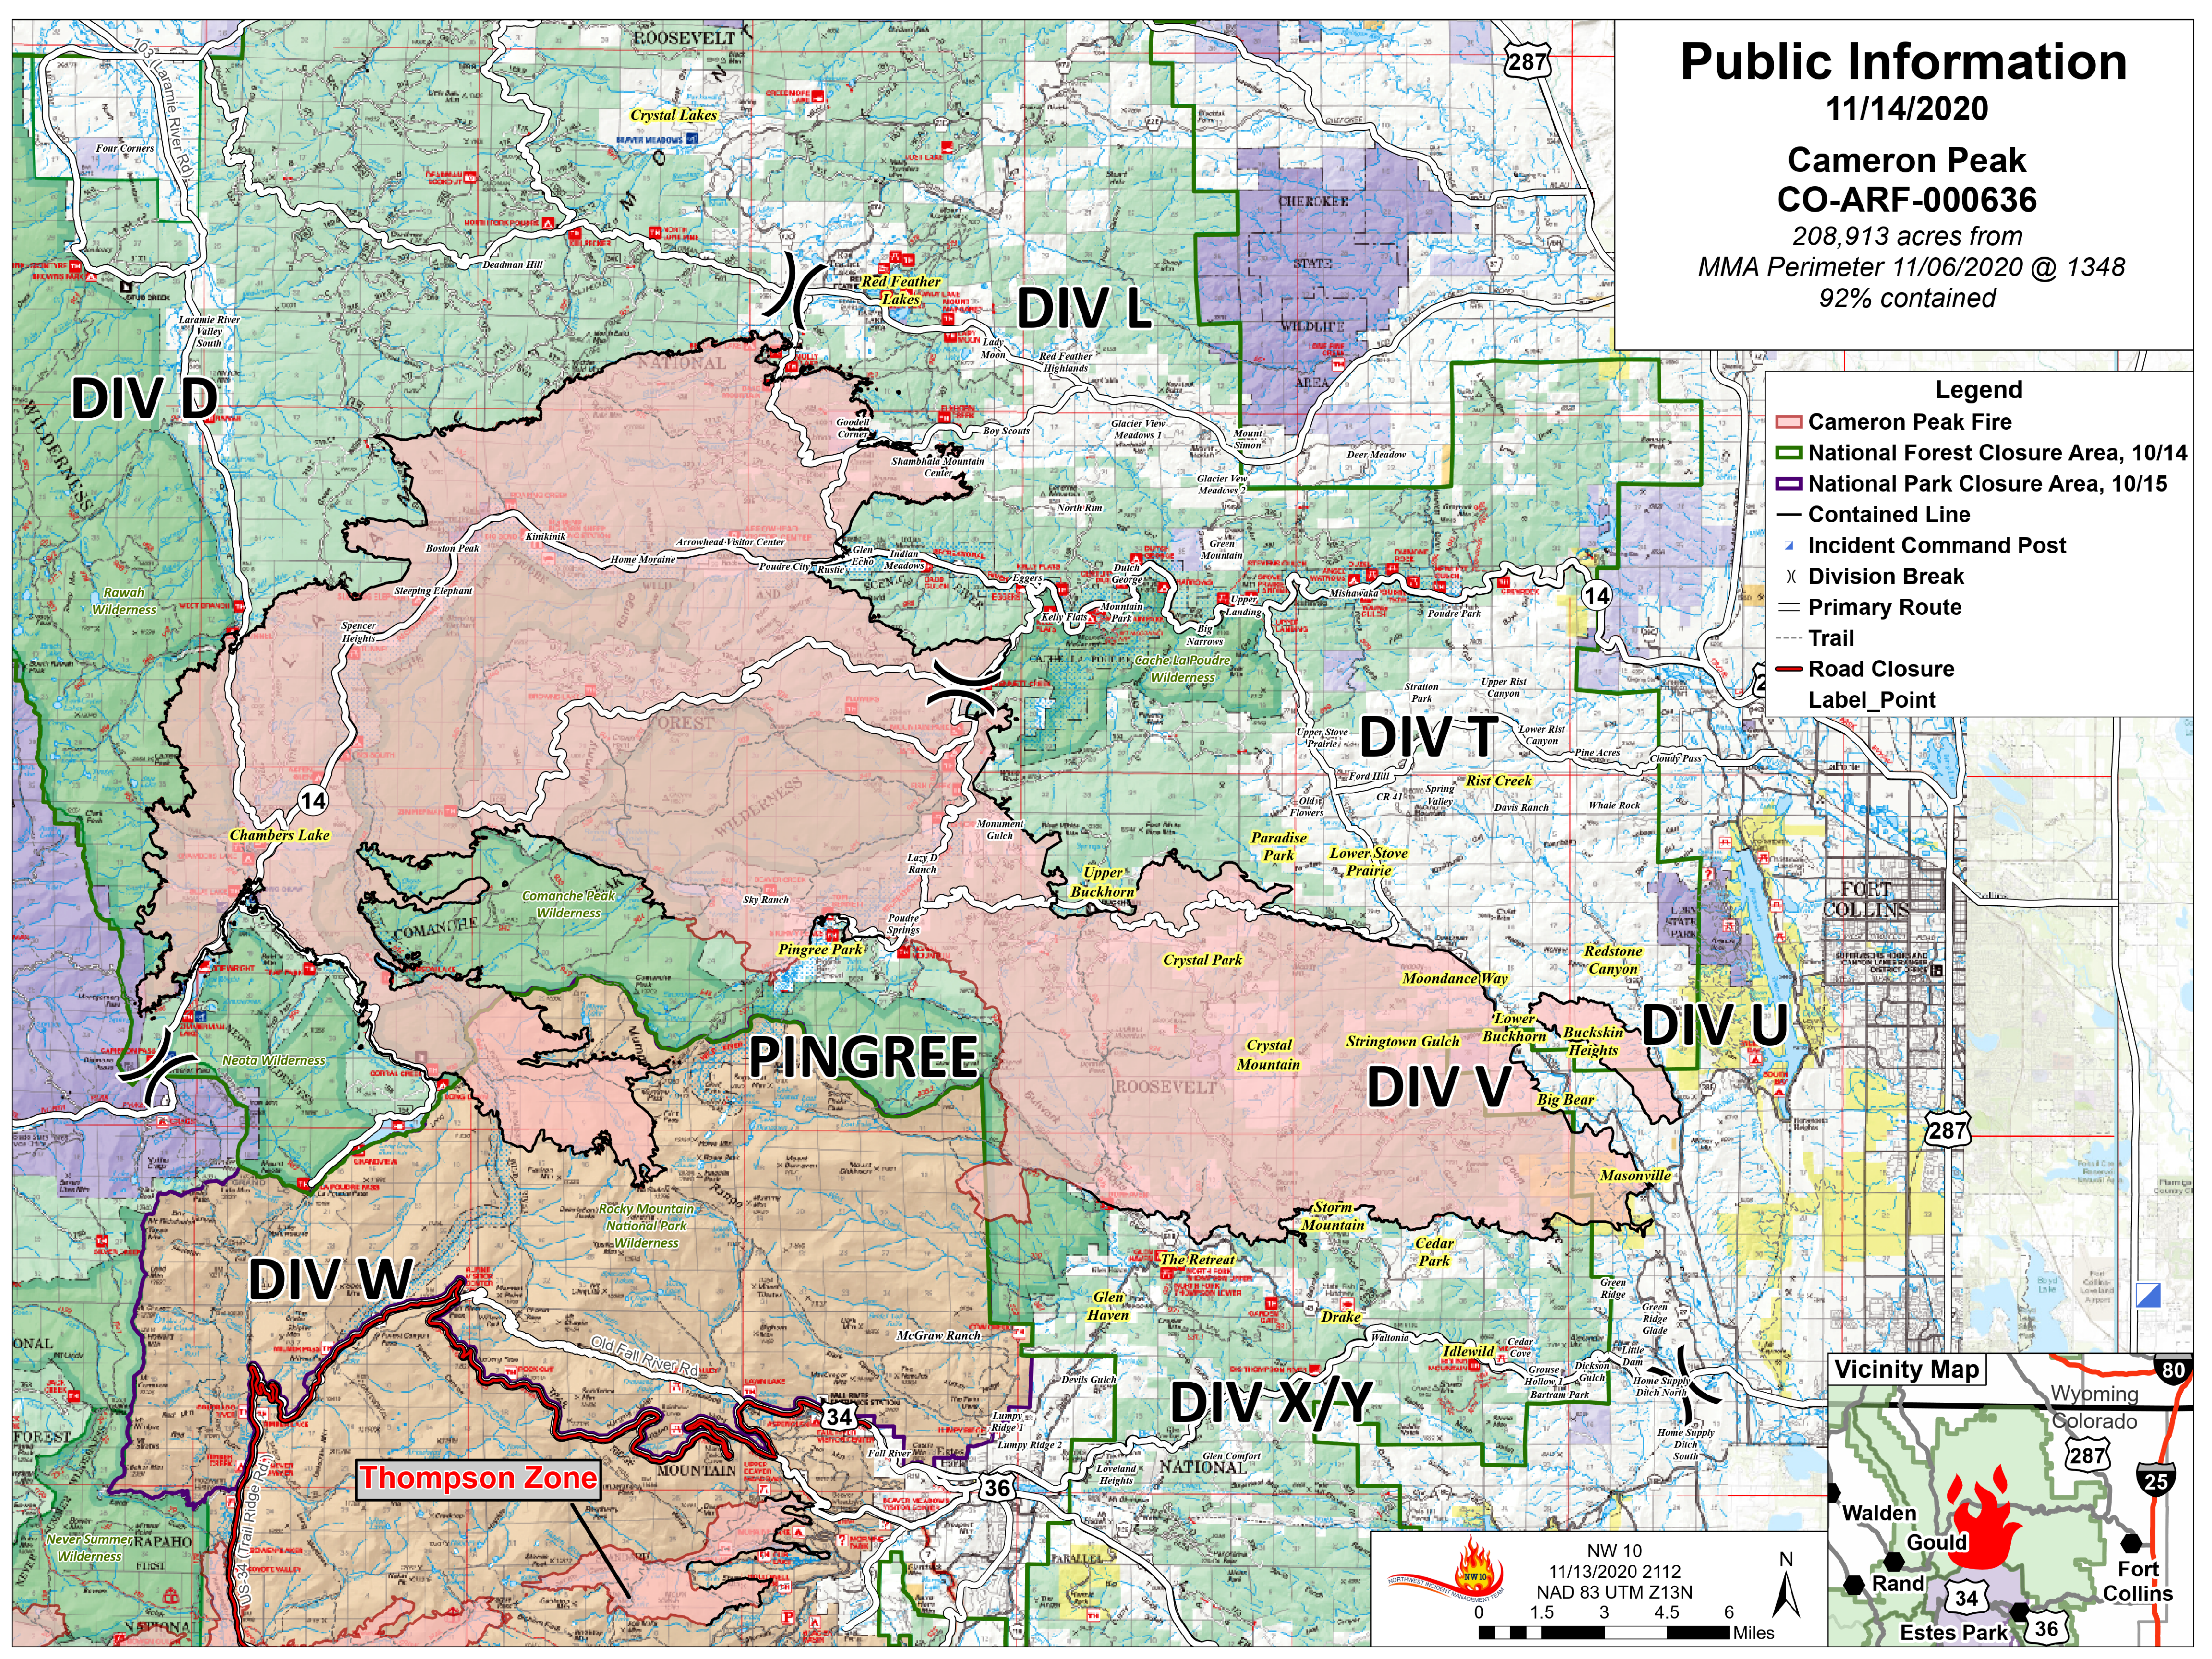

Public Information

11/14/2020

Cameron Peak
CO-ARF-000636

208,913 acres from
MMA Perimeter 11/06/2020 @ 1348
92% contained

Legend

- Cameron Peak Fire
- National Forest Closure Area, 10/14
- National Park Closure Area, 10/15
- Contained Line
- Incident Command Post
- Division Break
- Primary Route
- Trail
- Road Closure Label_Point

Thompson Zone

NW 10
11/13/2020 2112
NAD 83 UTM Z13N

0 1.5 3 4.5 6 Miles

Vicinity Map

Walden
Gould
Rand
Fort Collins
Estes Park