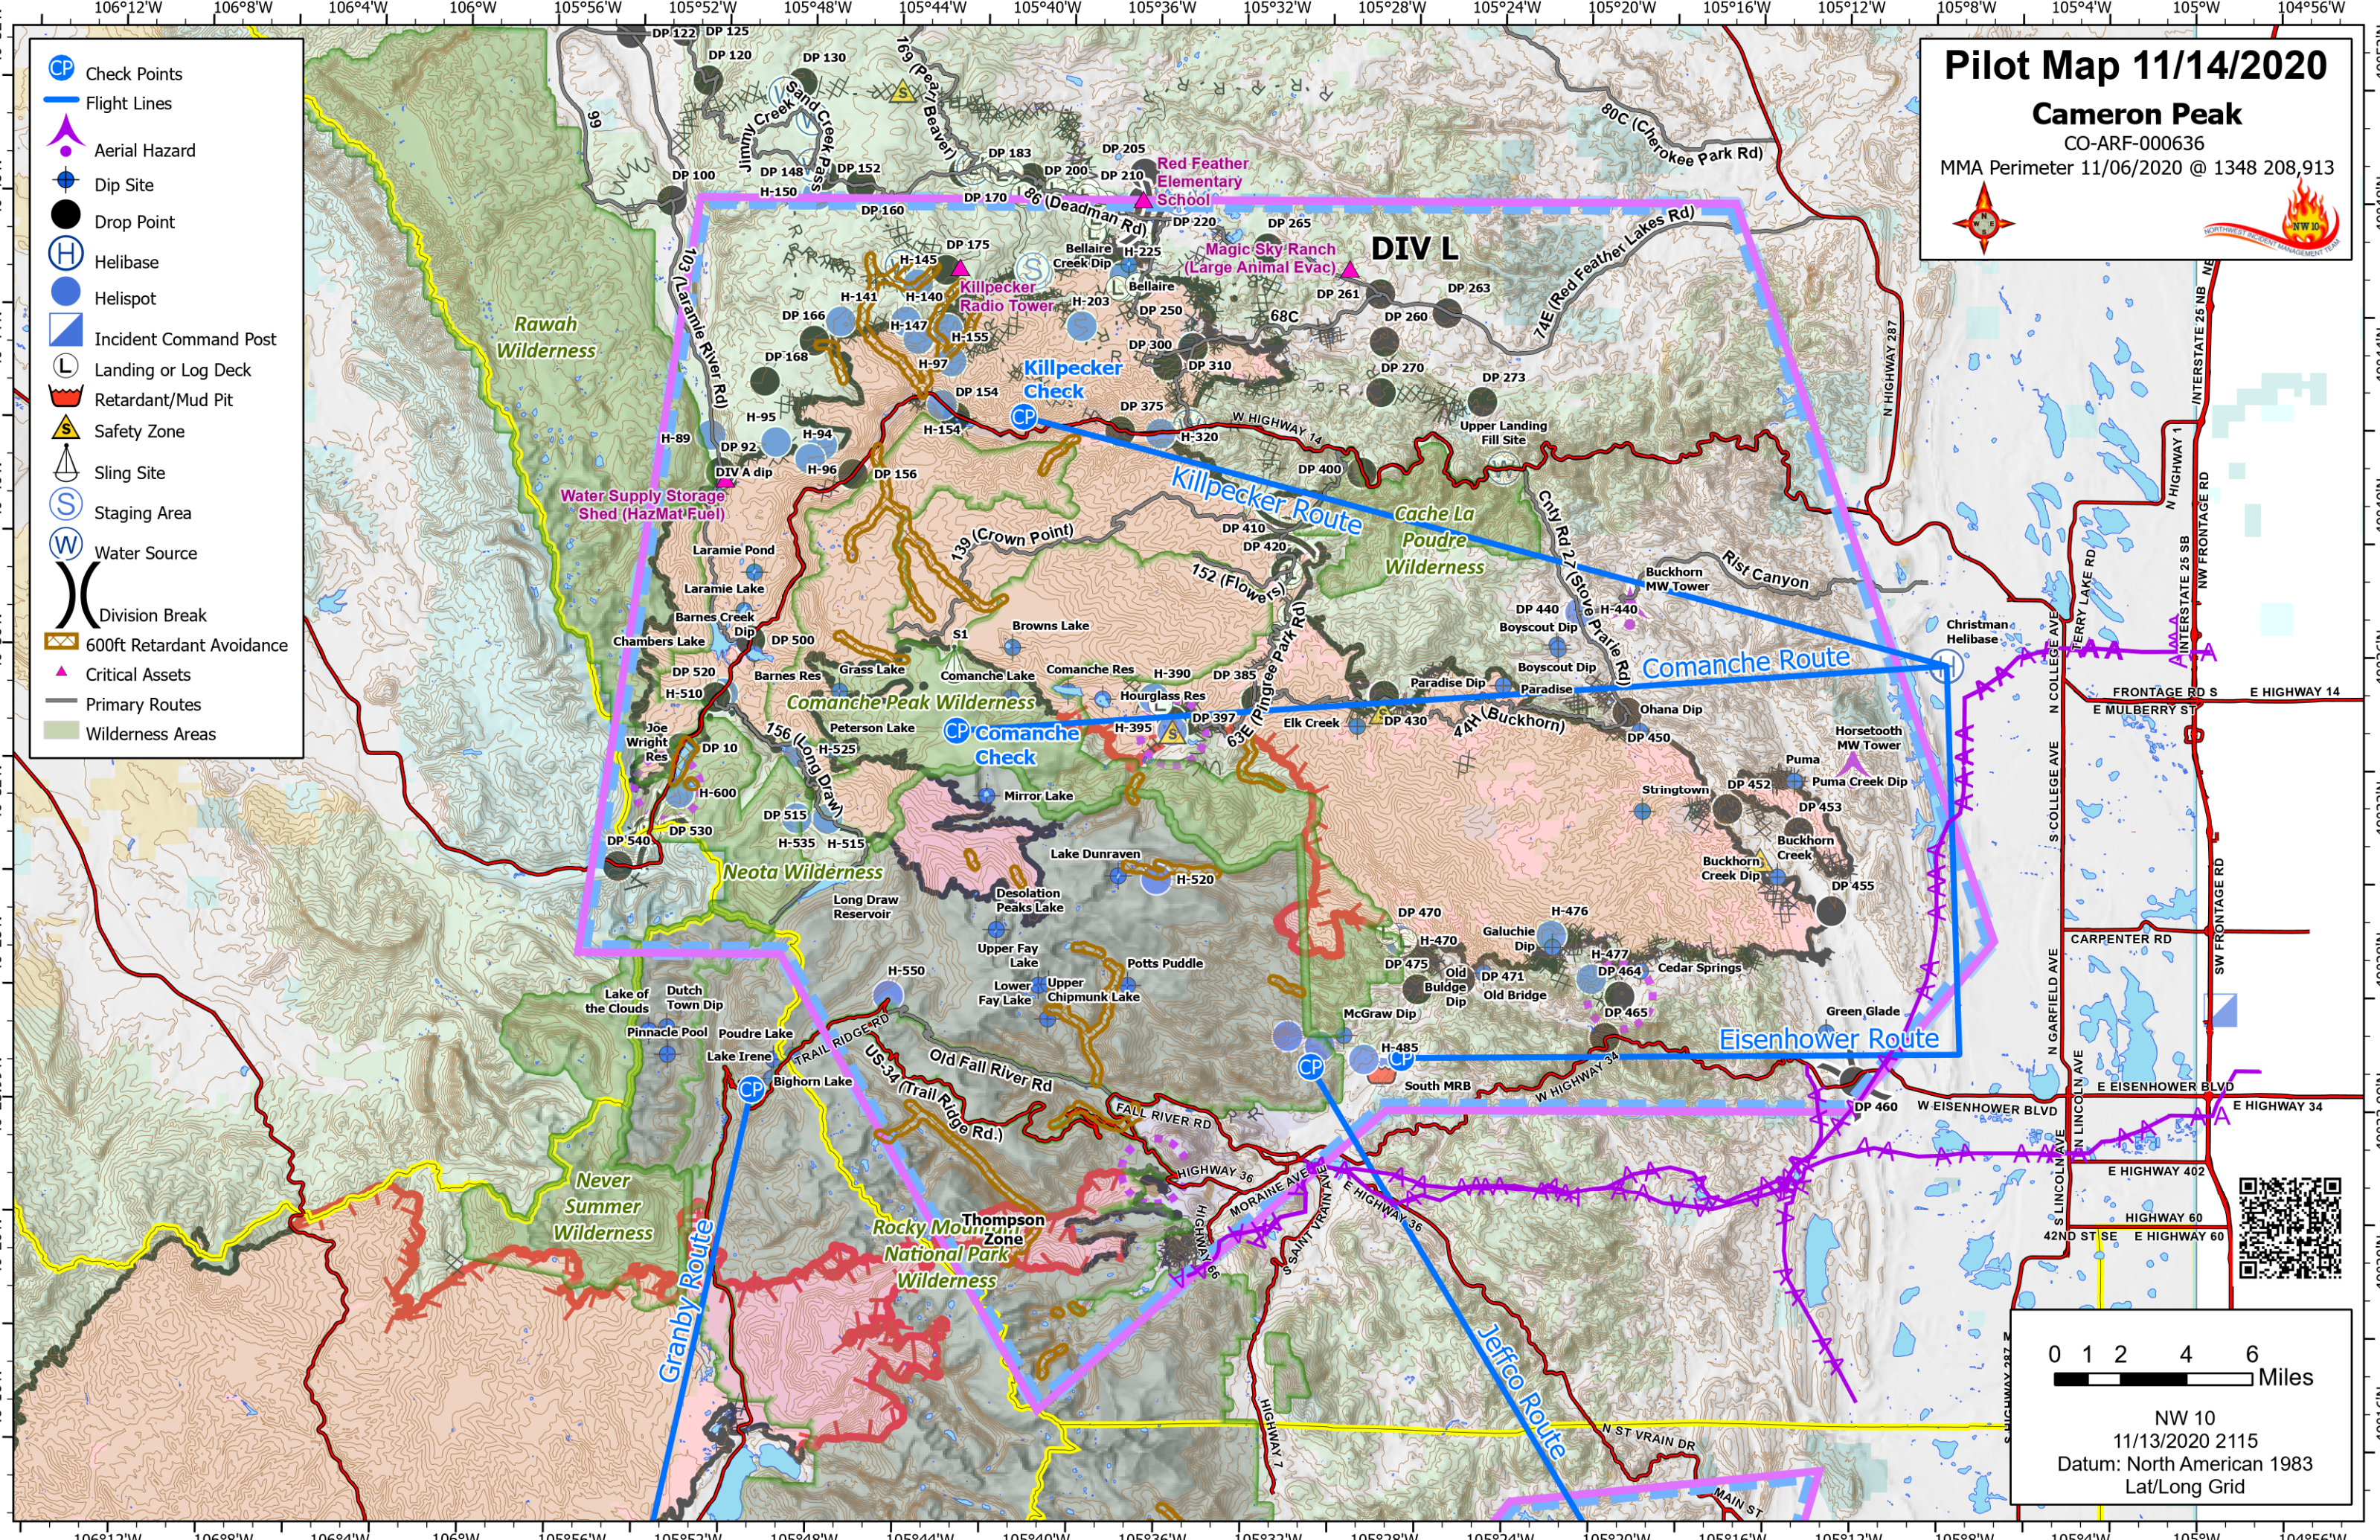

Pilot Map 11/14/2020

Cameron Peak

CO-ARF-000636
MMA Perimeter 11/06/2020 @ 1348 208,913

- Check Points
- Flight Lines
- Aerial Hazard
- Dip Site
- Drop Point
- Helibase
- Helispot
- Incident Command Post
- Landing or Log Deck
- Retardant/Mud Pit
- Safety Zone
- Sling Site
- Staging Area
- Water Source
- Division Break
- 600ft Retardant Avoidance
- Critical Assets
- Primary Routes
- Wilderness Areas

NW 10
11/13/2020 2115
Datum: North American 1983
Lat/Long Grid