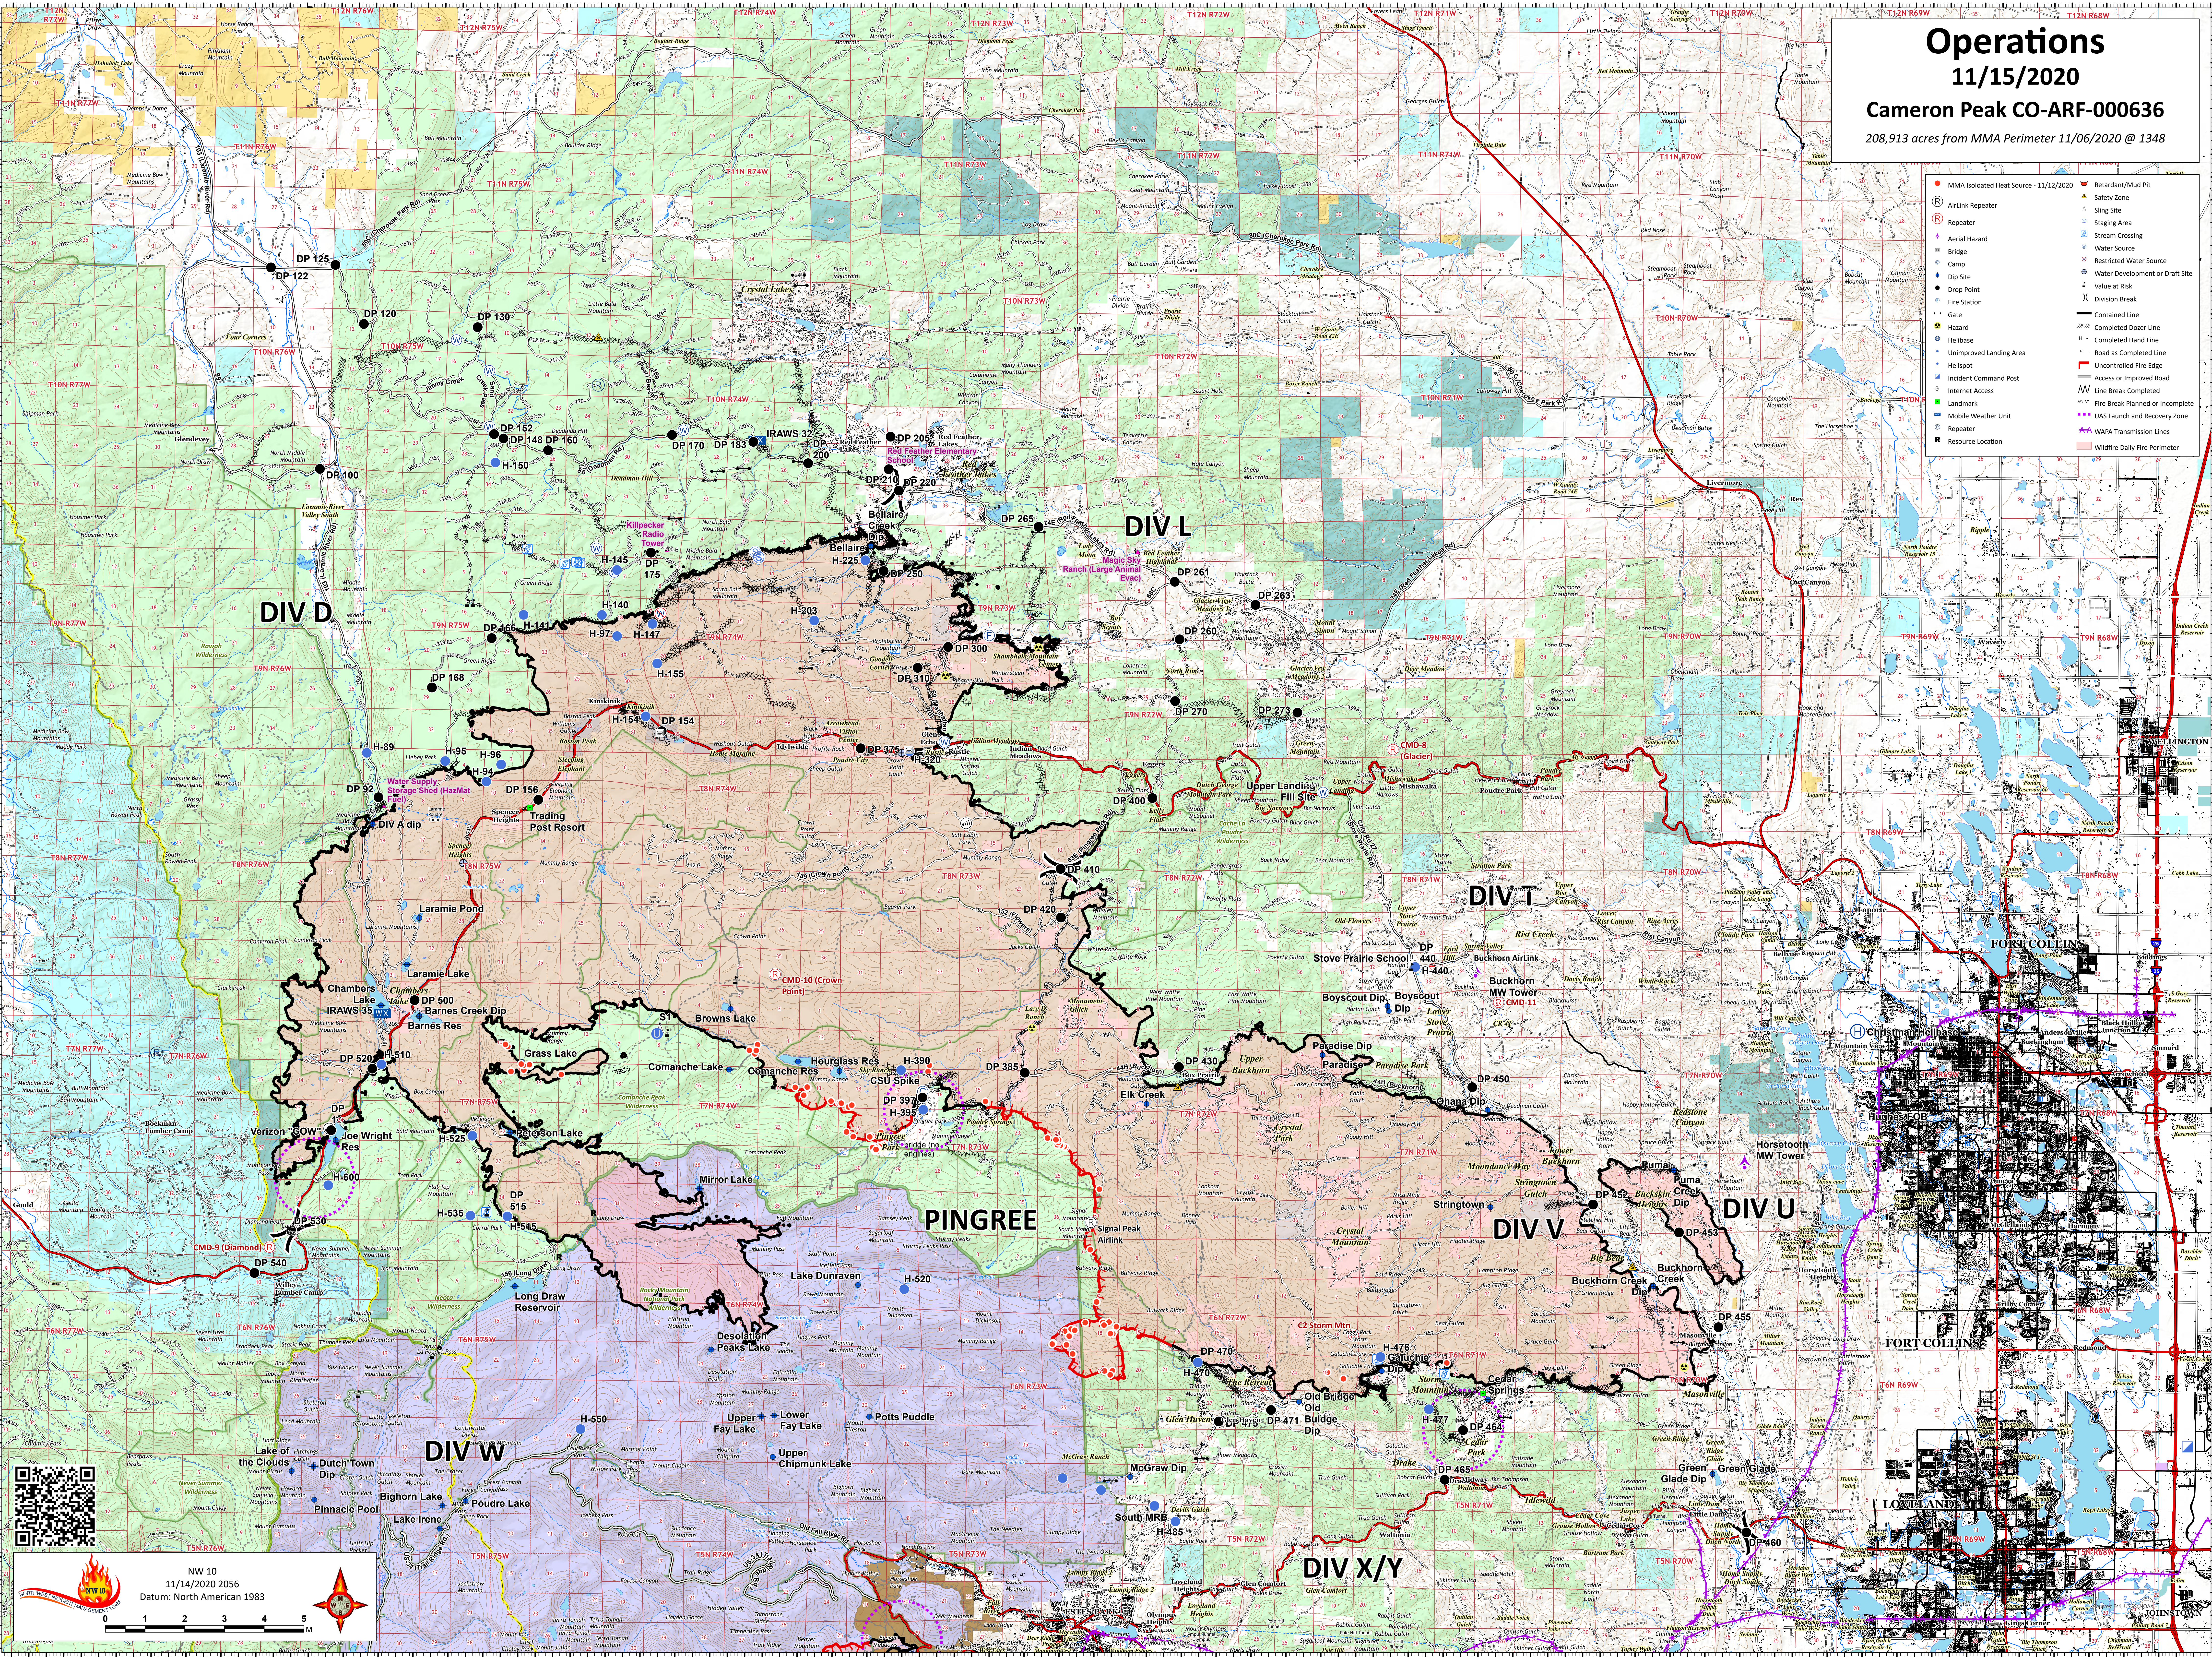

Operations

11/15/2020

Cameron Peak CO-ARF-00636

208,913 acres from MMA Perimeter 11/06/2020 @ 1348

- MMA Isolated Heat Source - 11/12/2020
- AirLink Repeater
- Repeater
- Aerial Hazard
- Bridge
- Camp
- Dip Site
- Drop Point
- Fire Station
- Gate
- Hazard
- Helibase
- Unimproved Landing Area
- Helispot
- Incident Command Post
- Interlink Access
- Landmark
- Mobile Weather Unit
- Repeater
- Resource Location
- ▲ Retardant/Mud Pit
- ▲ Safety Zone
- ▲ Sling Site
- ▲ Staging Area
- ▲ Stream Crossing
- ▲ Water Source
- ▲ Restricted Water Source
- ▲ Water Development or Draft Site
- ▲ Value at Risk
- ▲ Division Break
- Contained Line
- Completed Dozer Line
- Completed Hand Line
- Road as Completed Line
- Uncontrolled Fire Edge
- Access or Improved Road
- Line Break Completed
- Fire Break Planned or Incomplete
- UAS Launch and Recovery Zone
- WAPA Transmission Lines
- Wildfire Daily Fire Perimeter

NW 10
11/14/2020 2056
Datum: North American 1983