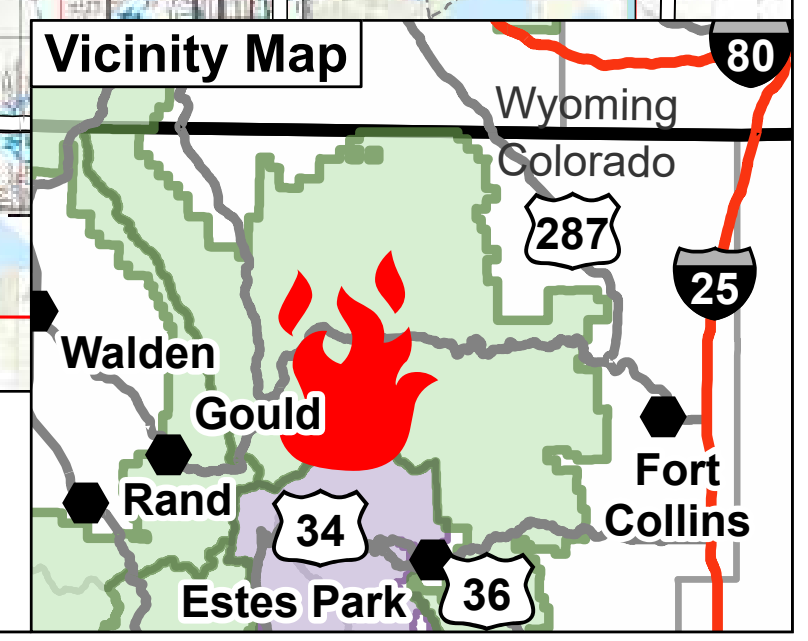

Public Information

11/15/2020

**Cameron Peak
CO-ARF-000636**

208,913 acres from
MMA Perimeter 11/06/2020 @ 1348
92% contained

Legend

- Cameron Peak Fire
- National Forest Closure Area, 10/14
- National Park Closure Area, 10/15
- Contained Line
- Incident Command Post
- Division Break
- Primary Route
- Trail
- Road Closure
- Label_Point