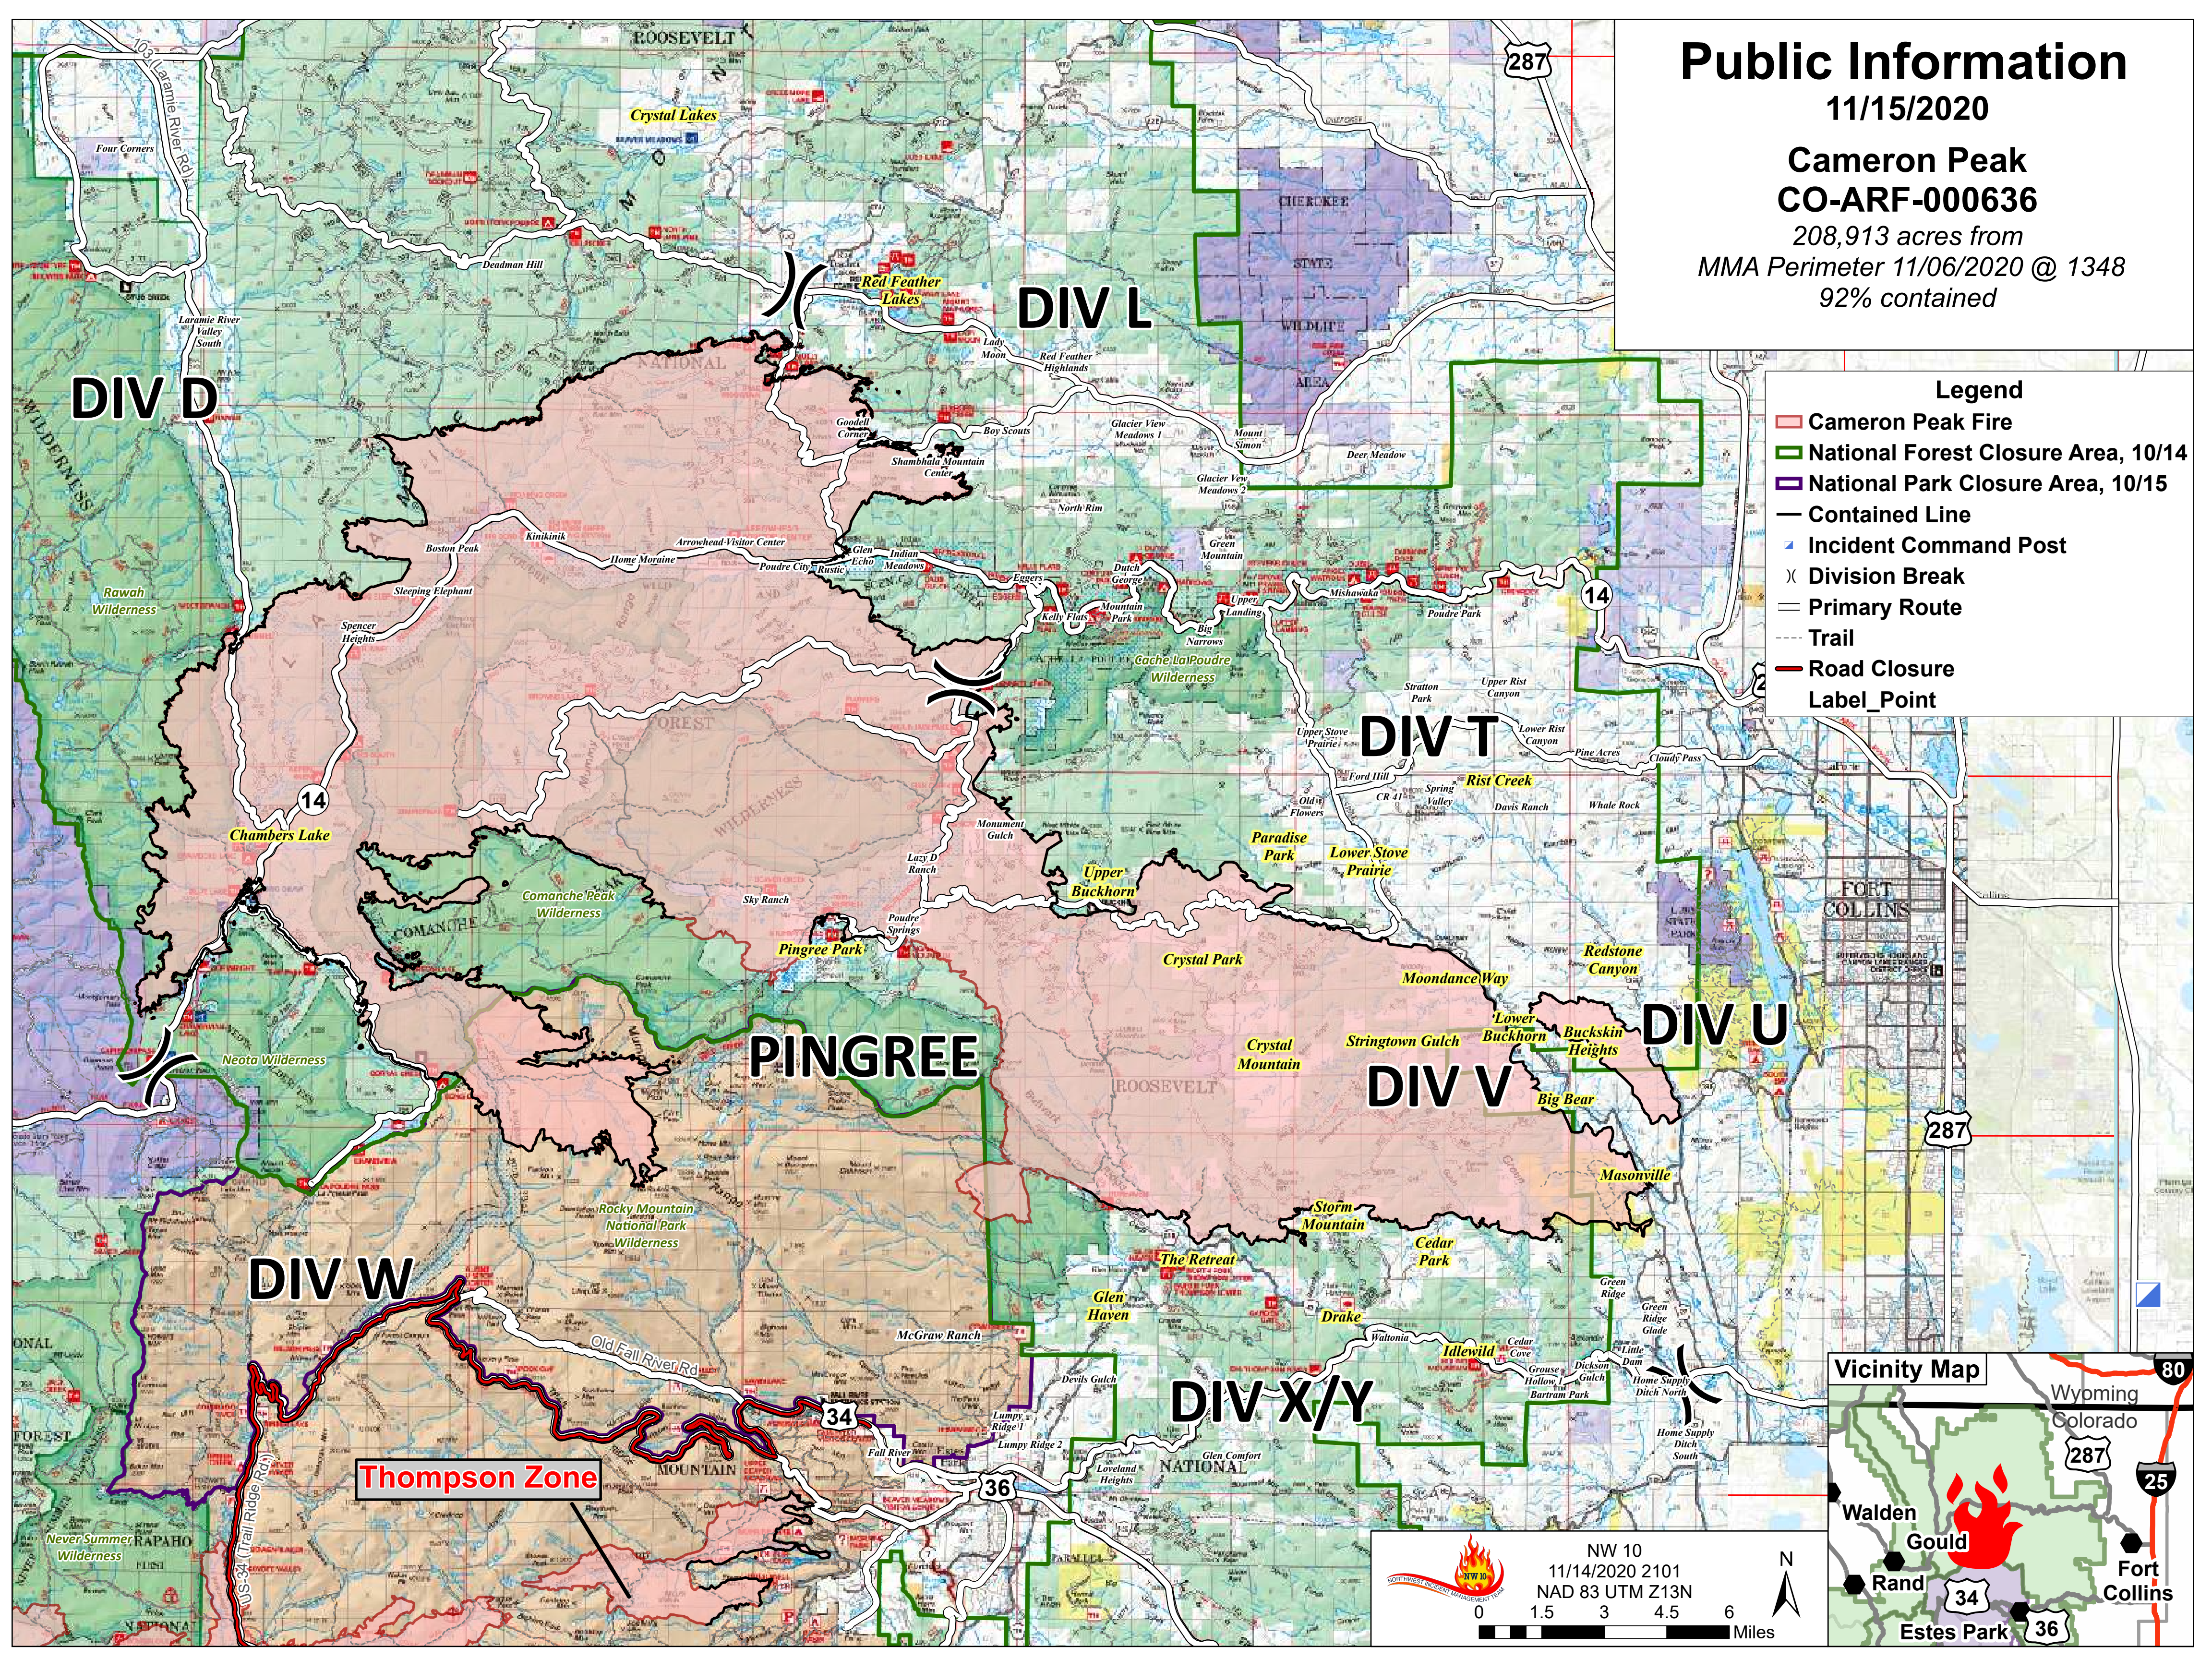

Public Information

11/15/2020

**Cameron Peak
CO-ARF-000636**

208,913 acres from
MMA Perimeter 11/06/2020 @ 1348
92% contained

Legend

- Cameron Peak Fire
- National Forest Closure Area, 10/14
- National Park Closure Area, 10/15
- Contained Line
- Incident Command Post
- Division Break
- Primary Route
- Trail
- Road Closure
- Label_Point

NW 10
11/14/2020 2101
NAD 83 UTM Z13N

0 1.5 3 4.5 6 Miles