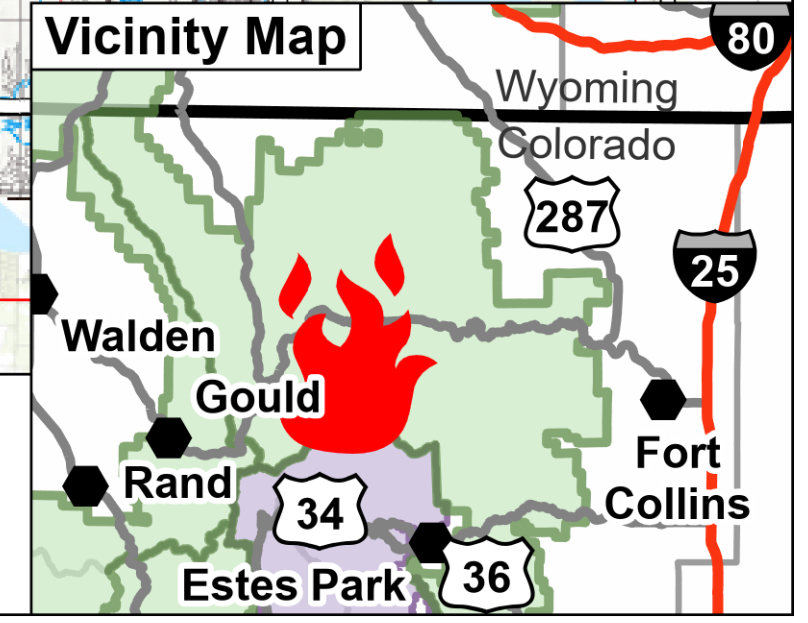

Public Information

11/15/2020

Cameron Peak CO-ARF-000636

208,913 acres from
MMA Perimeter 11/06/2020 @ 1348
92% contained

Legend

- Cameron Peak Fire
- National Forest Closure Area, 10/14
- National Park Closure Area, 10/15
- Contained Line
- Incident Command Post
- Division Break
- Primary Route
- Trail
- Road Closure Label_Point

N
0 1.5 3 4.5 6 Miles

NW 10
11/14/2020 2101
NAD 83 UTM Z13N

Thompson Zone