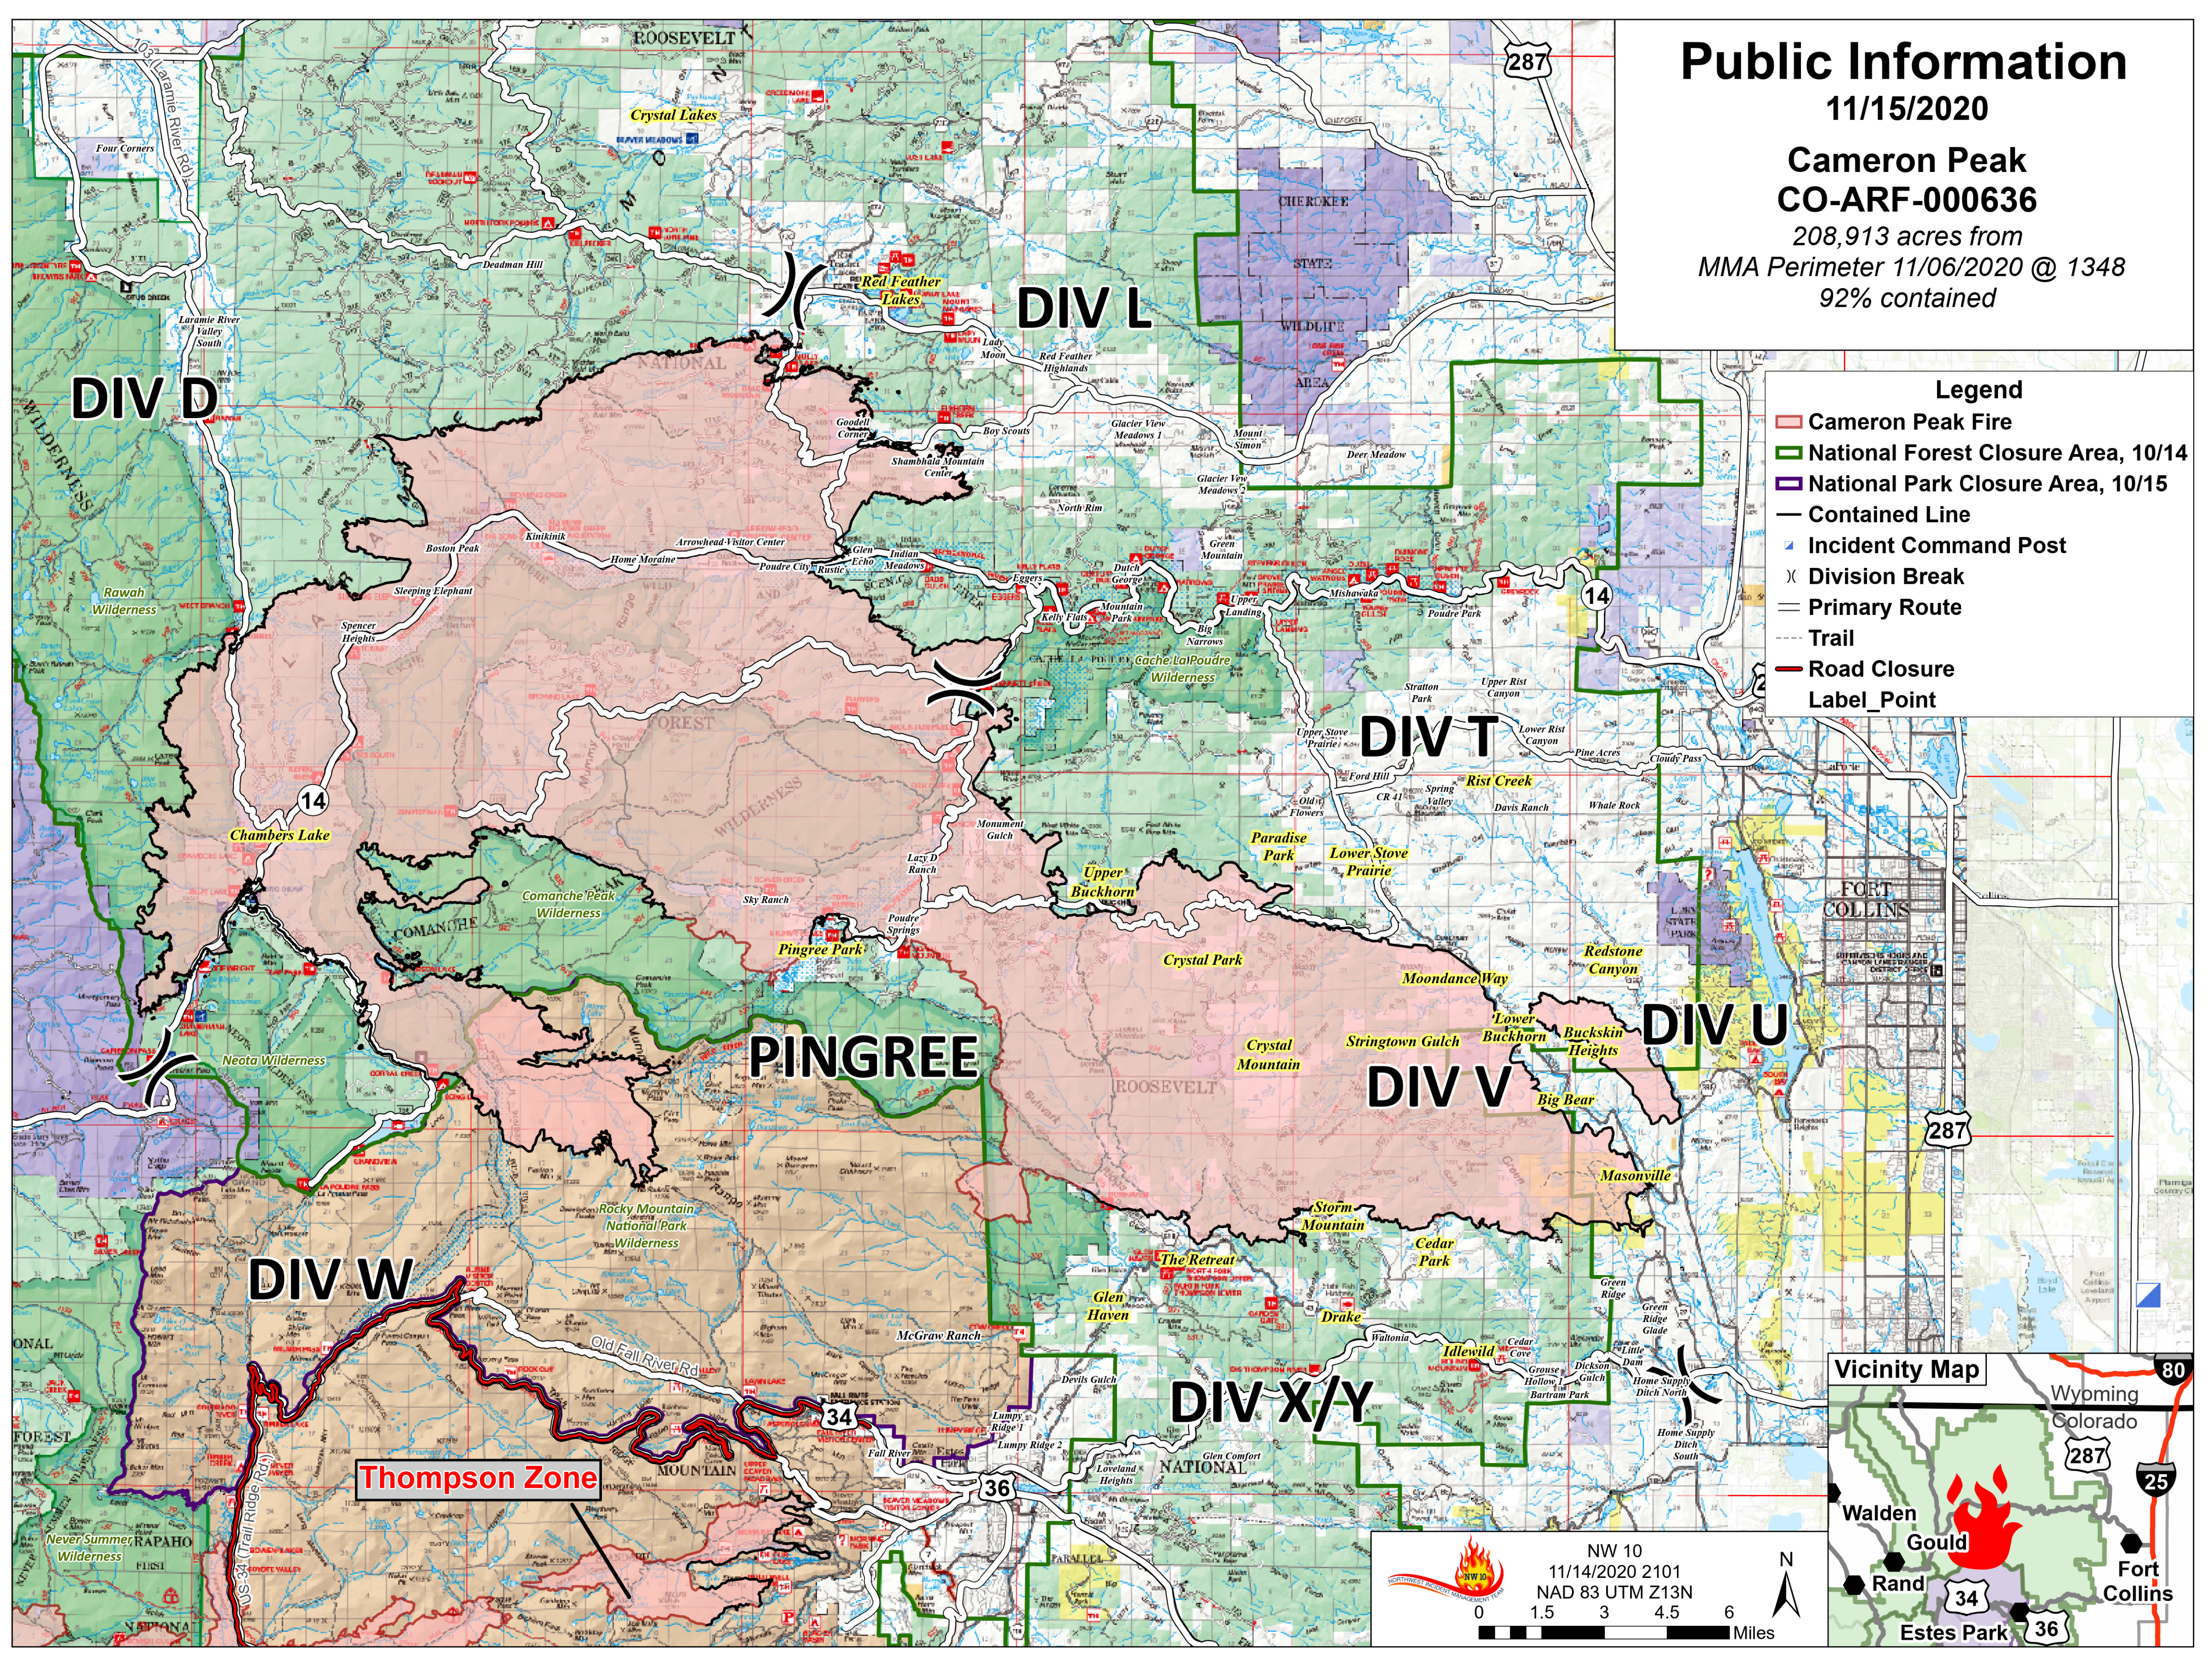

Public Information

11/15/2020

Cameron Peak CO-ARF-000636

208,913 acres from
MMA Perimeter 11/06/2020 @ 1348
92% contained

Legend

- Cameron Peak Fire
- National Forest Closure Area, 10/14
- National Park Closure Area, 10/15
- Contained Line
- Incident Command Post
- Division Break
- Primary Route
- Trail
- Road Closure Label_Point

N
0 1.5 3 4.5 6 Miles

NW 10
11/14/2020 2101
NAD 83 UTM Z13N

Thompson Zone