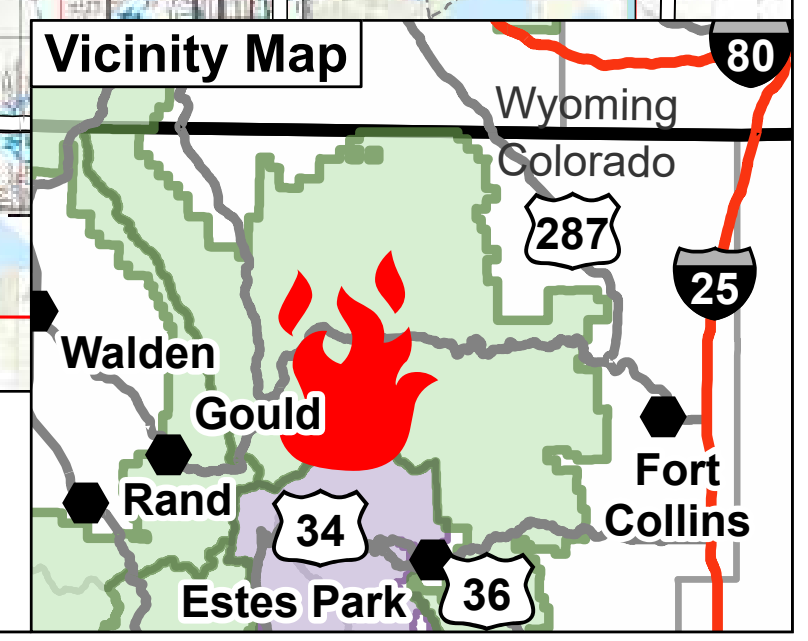

Public Information

11/16/2020

**Cameron Peak
CO-ARF-000636**

208,913 acres from
MMA Perimeter 11/06/2020 @ 1348
92% contained

Legend

- Cameron Peak Fire
- National Forest Closure Area, 10/14
- National Park Closure Area, 10/15
- Contained Line
- Incident Command Post
- Division Break
- Primary Route
- Trail
- Road Closure
- Label_Point