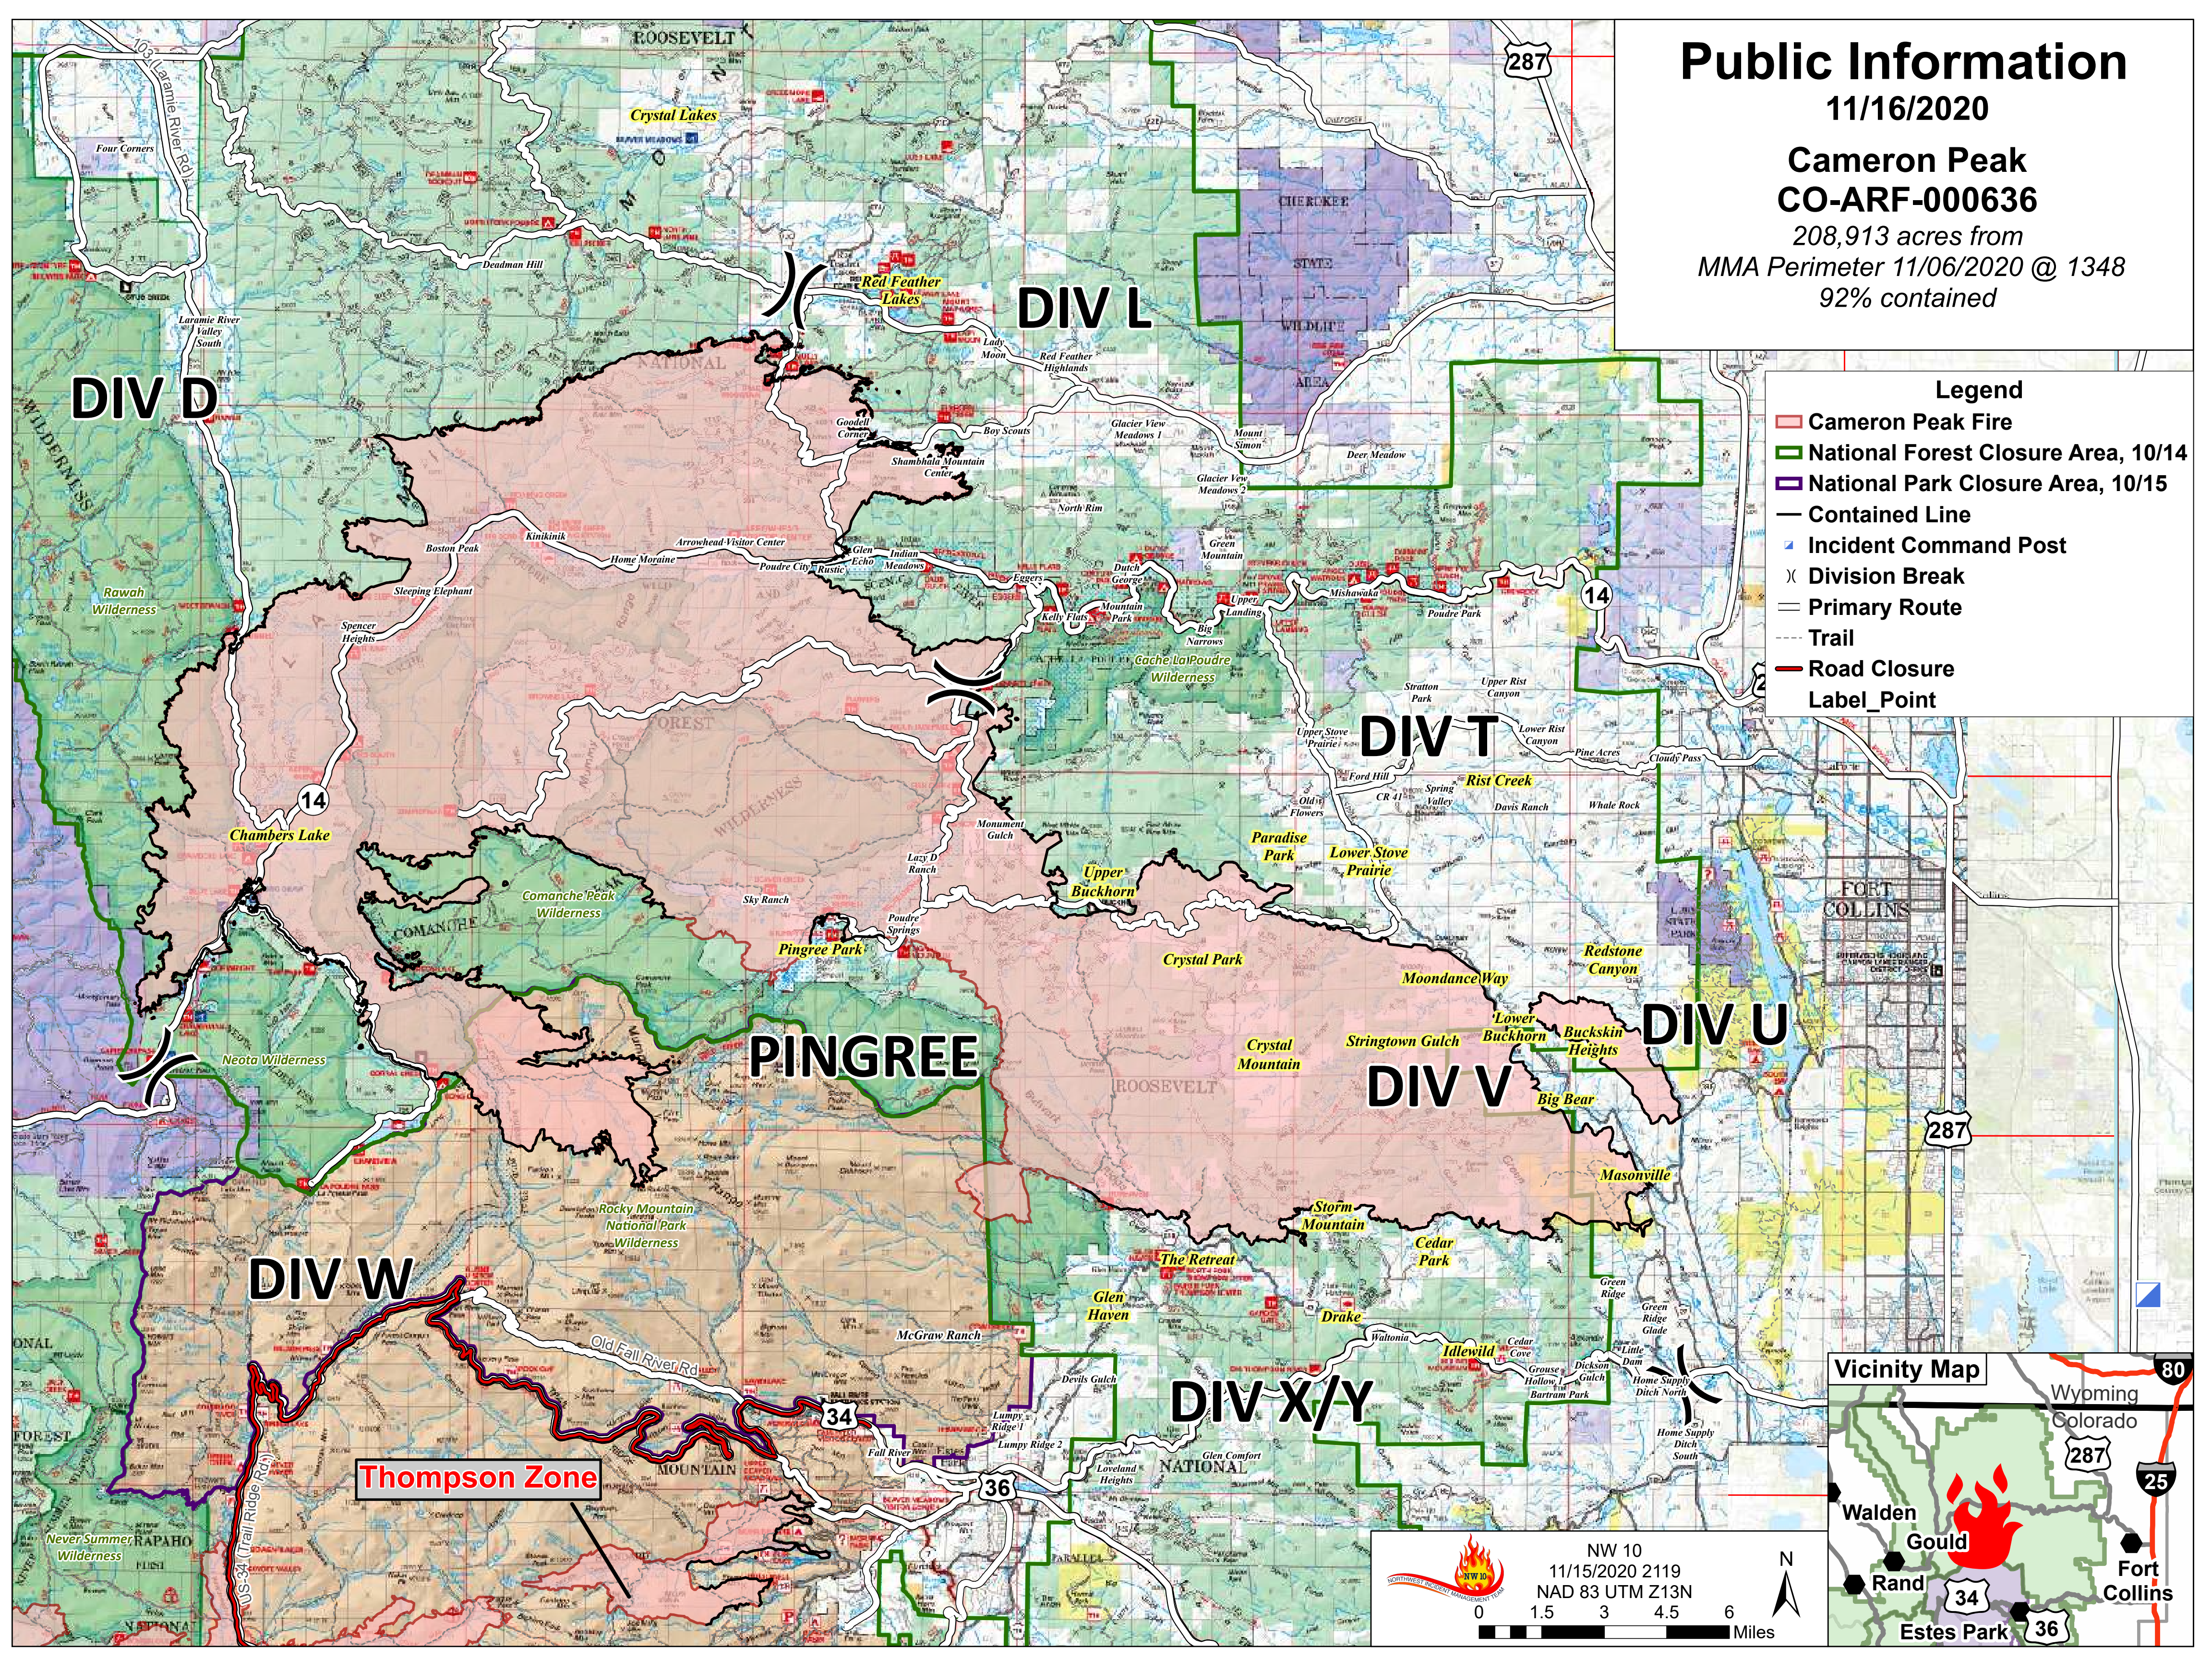

Public Information

11/16/2020

**Cameron Peak
CO-ARF-000636**

208,913 acres from
MMA Perimeter 11/06/2020 @ 1348
92% contained

Legend

- Cameron Peak Fire
- National Forest Closure Area, 10/14
- National Park Closure Area, 10/15
- Contained Line
- Incident Command Post
- Division Break
- Primary Route
- Trail
- Road Closure
- Label_Point

NW 10
11/15/2020 2119
NAD 83 UTM Z13N

0 1.5 3 4.5 6 Miles