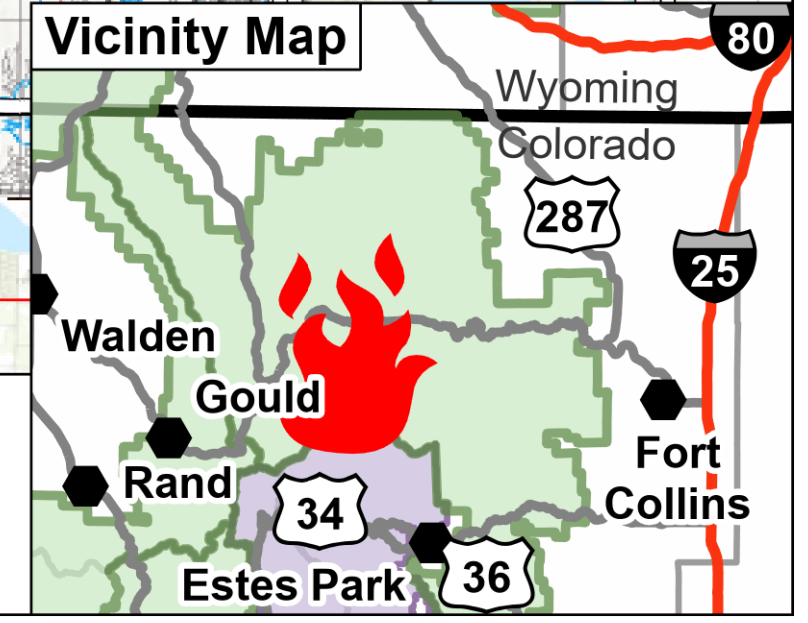

Public Information

11/16/2020

**Cameron Peak
CO-ARF-000636**

208,913 acres from
MMA Perimeter 11/06/2020 @ 1348
92% contained

Legend

- Cameron Peak Fire
- National Forest Closure Area, 10/14
- National Park Closure Area, 10/15
- Contained Line
- Incident Command Post
- Division Break
- Primary Route
- Trail
- Road Closure Label_Point