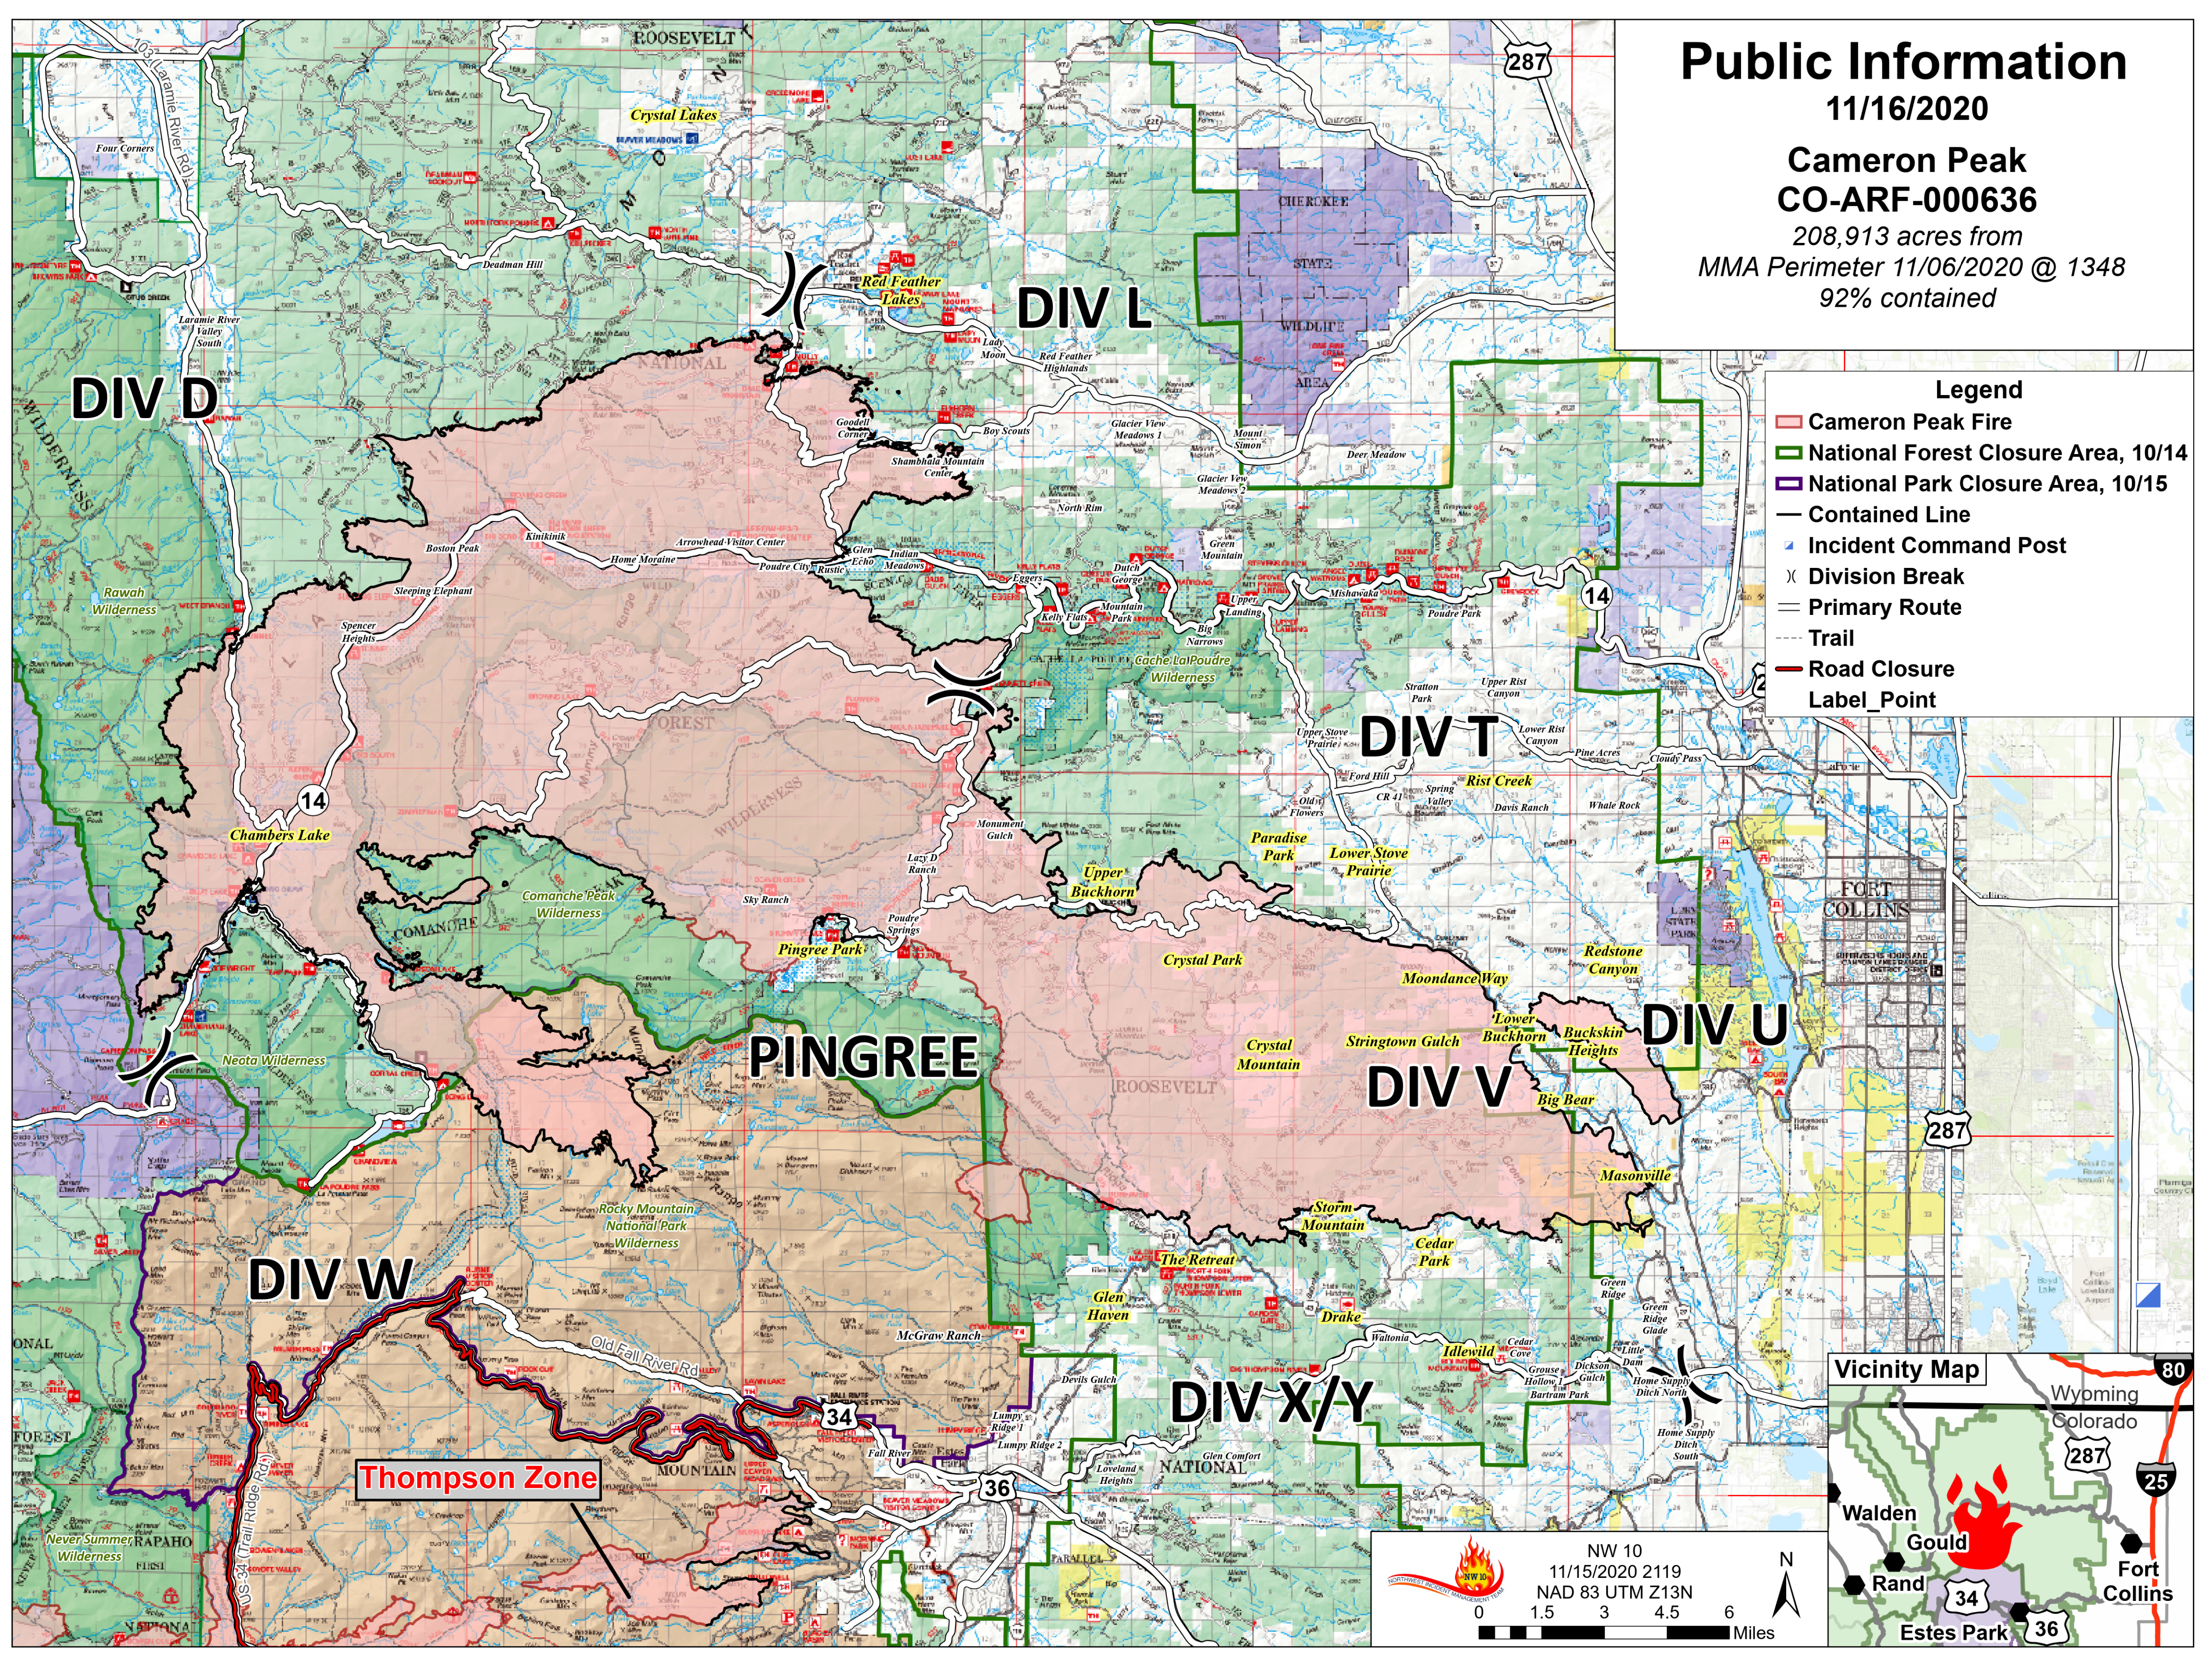

Public Information

11/16/2020

**Cameron Peak
CO-ARF-000636**

208,913 acres from
MMA Perimeter 11/06/2020 @ 1348
92% contained

Legend

- Cameron Peak Fire
- National Forest Closure Area, 10/14
- National Park Closure Area, 10/15
- Contained Line
- Incident Command Post
- Division Break
- Primary Route
- Trail
- Road Closure Label_Point

N
0 1.5 3 4.5 6 Miles