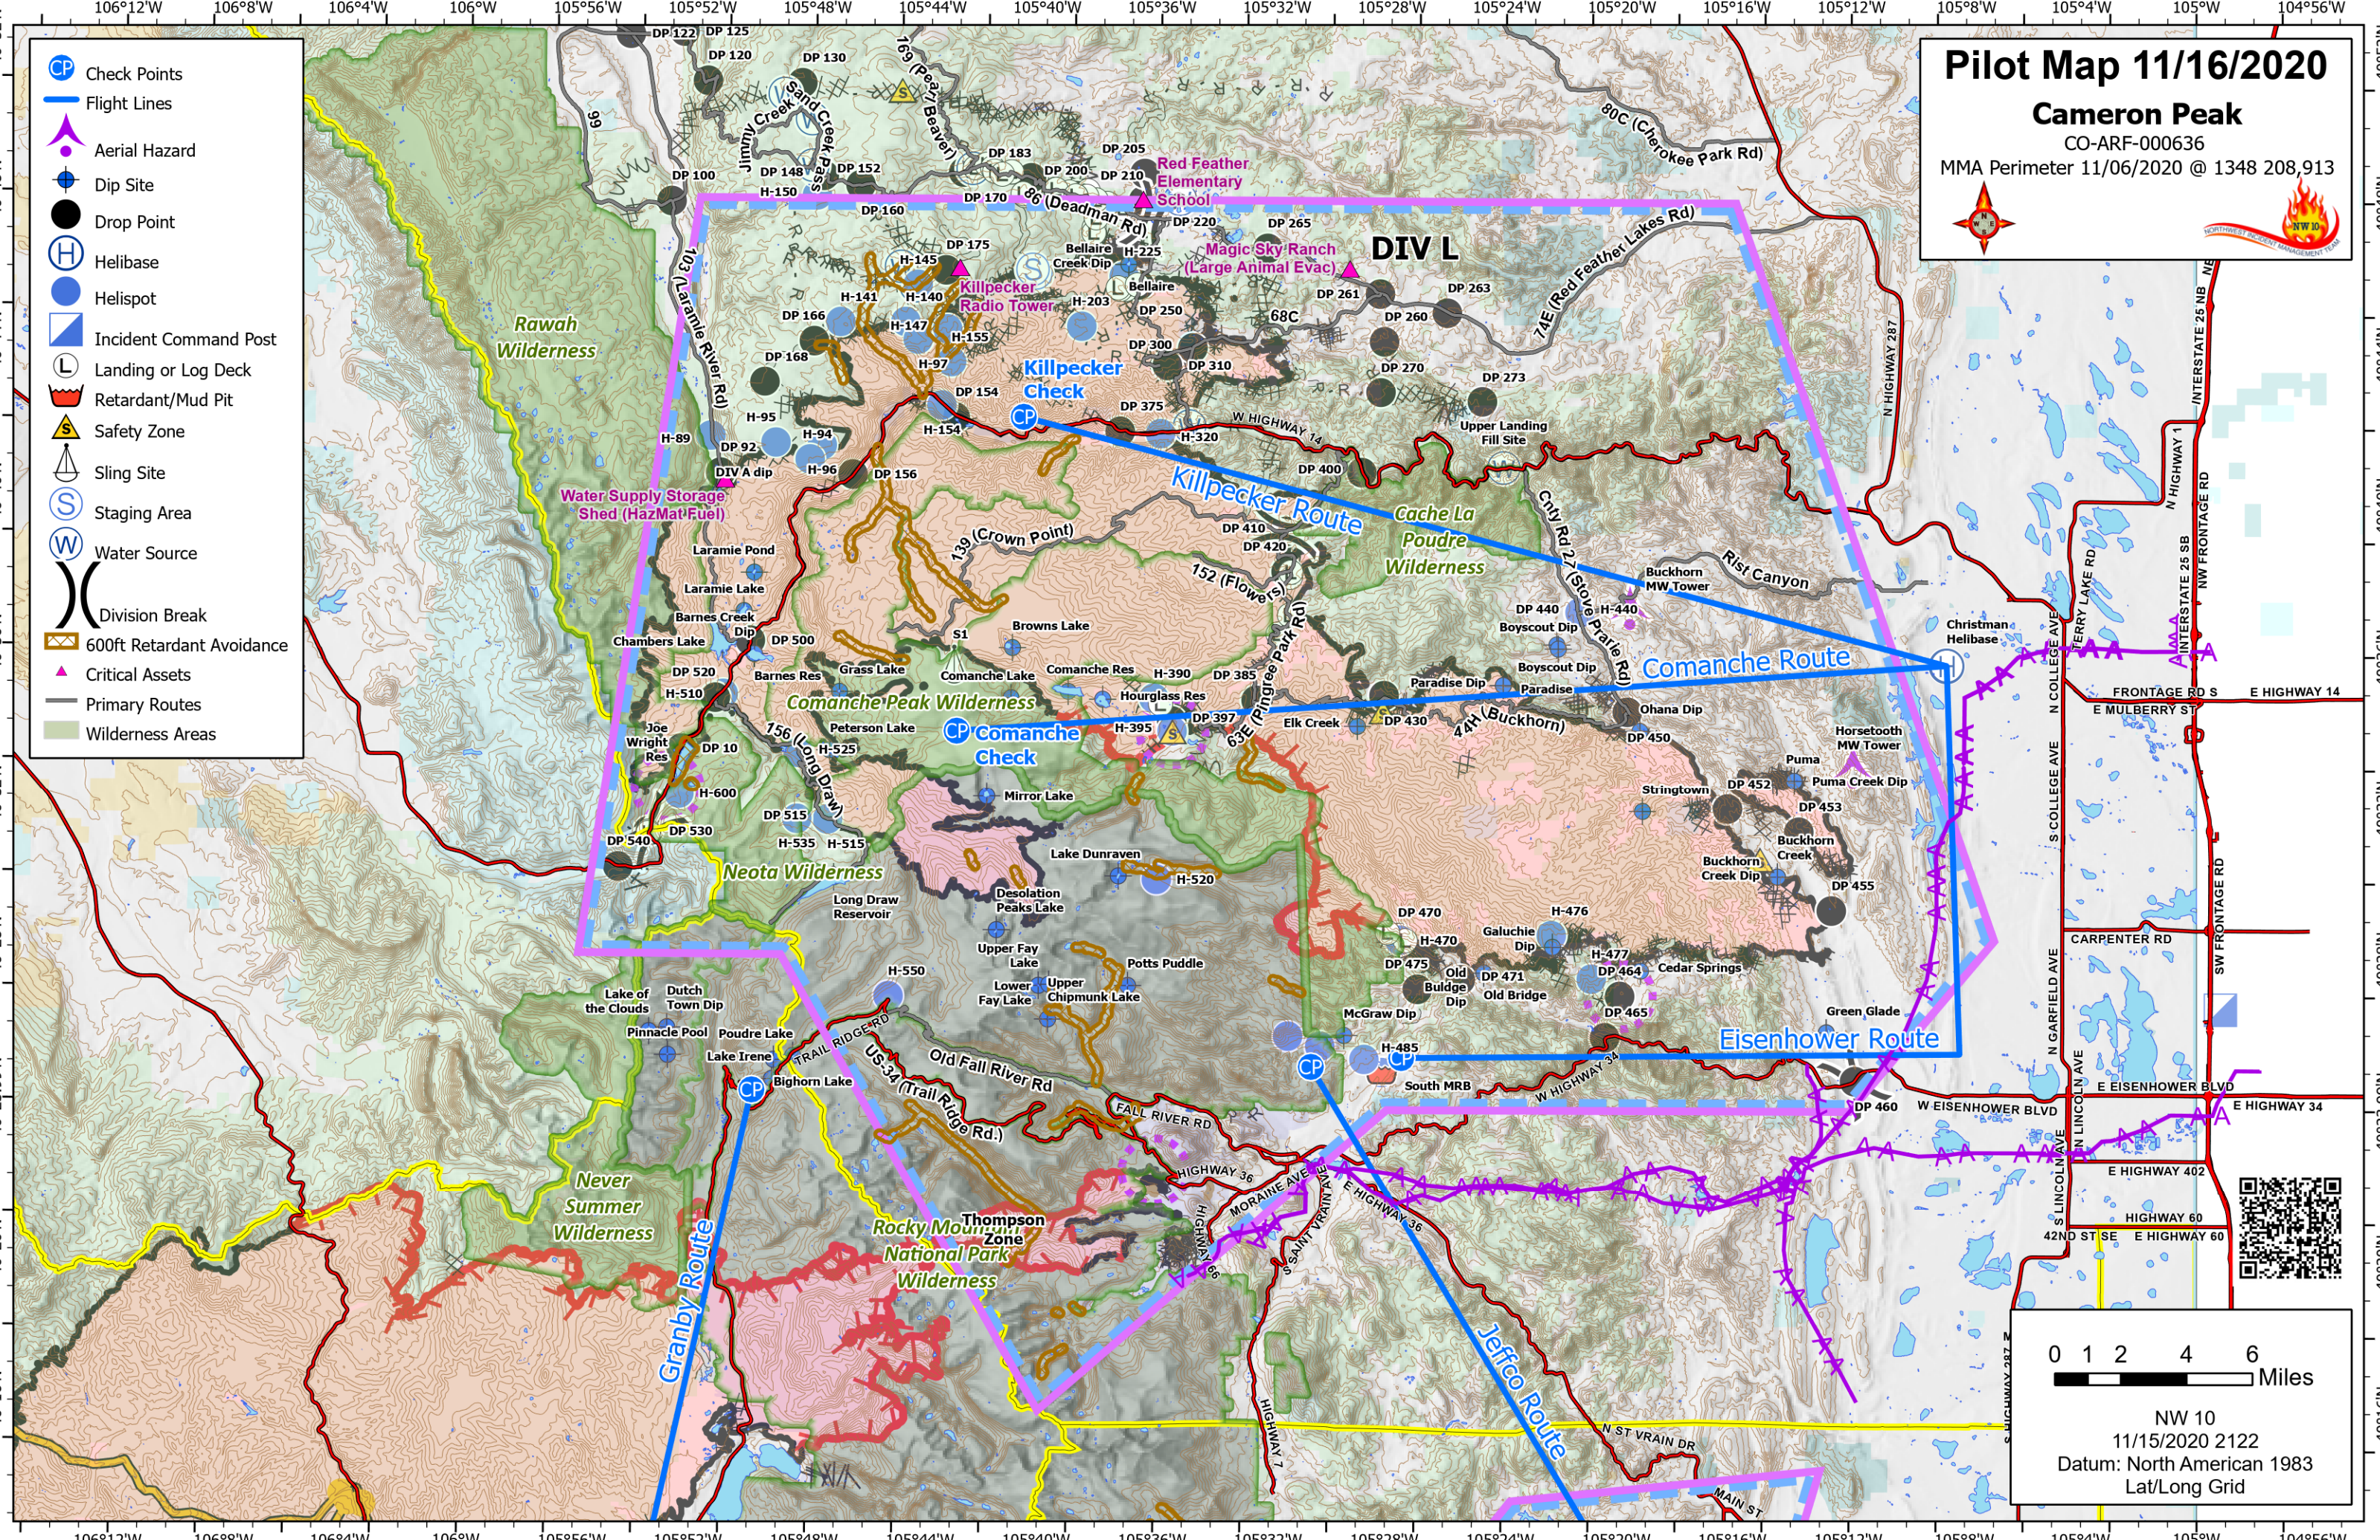

Pilot Map 11/16/2020

Cameron Peak

CO-ARF-000636
MMA Perimeter 11/06/2020 @ 1348 208,913

- Check Points
- Flight Lines
- Aerial Hazard
- Dip Site
- Drop Point
- Helibase
- Helispot
- Incident Command Post
- Landing or Log Deck
- Retardant/Mud Pit
- Safety Zone
- Sling Site
- Staging Area
- Water Source
- Division Break
- 600ft Retardant Avoidance
- Critical Assets
- Primary Routes
- Wilderness Areas

NW 10
11/15/2020 2122
Datum: North American 1983
Lat/Long Grid