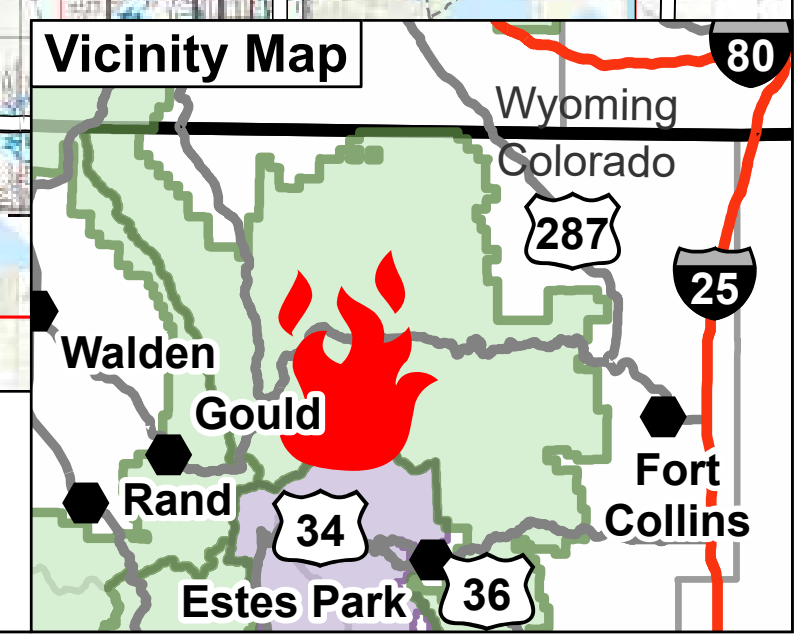

Public Information

11/17/2020

**Cameron Peak
CO-ARF-000636**

208,913 acres from
MMA Perimeter 11/06/2020 @ 1348
92% contained

Legend

- Cameron Peak Fire
- National Forest Closure Area, 10/14
- National Park Closure Area, 10/15
- Contained Line
- Incident Command Post
- Division Break
- Primary Route
- Trail
- Road Closure
- Label_Point