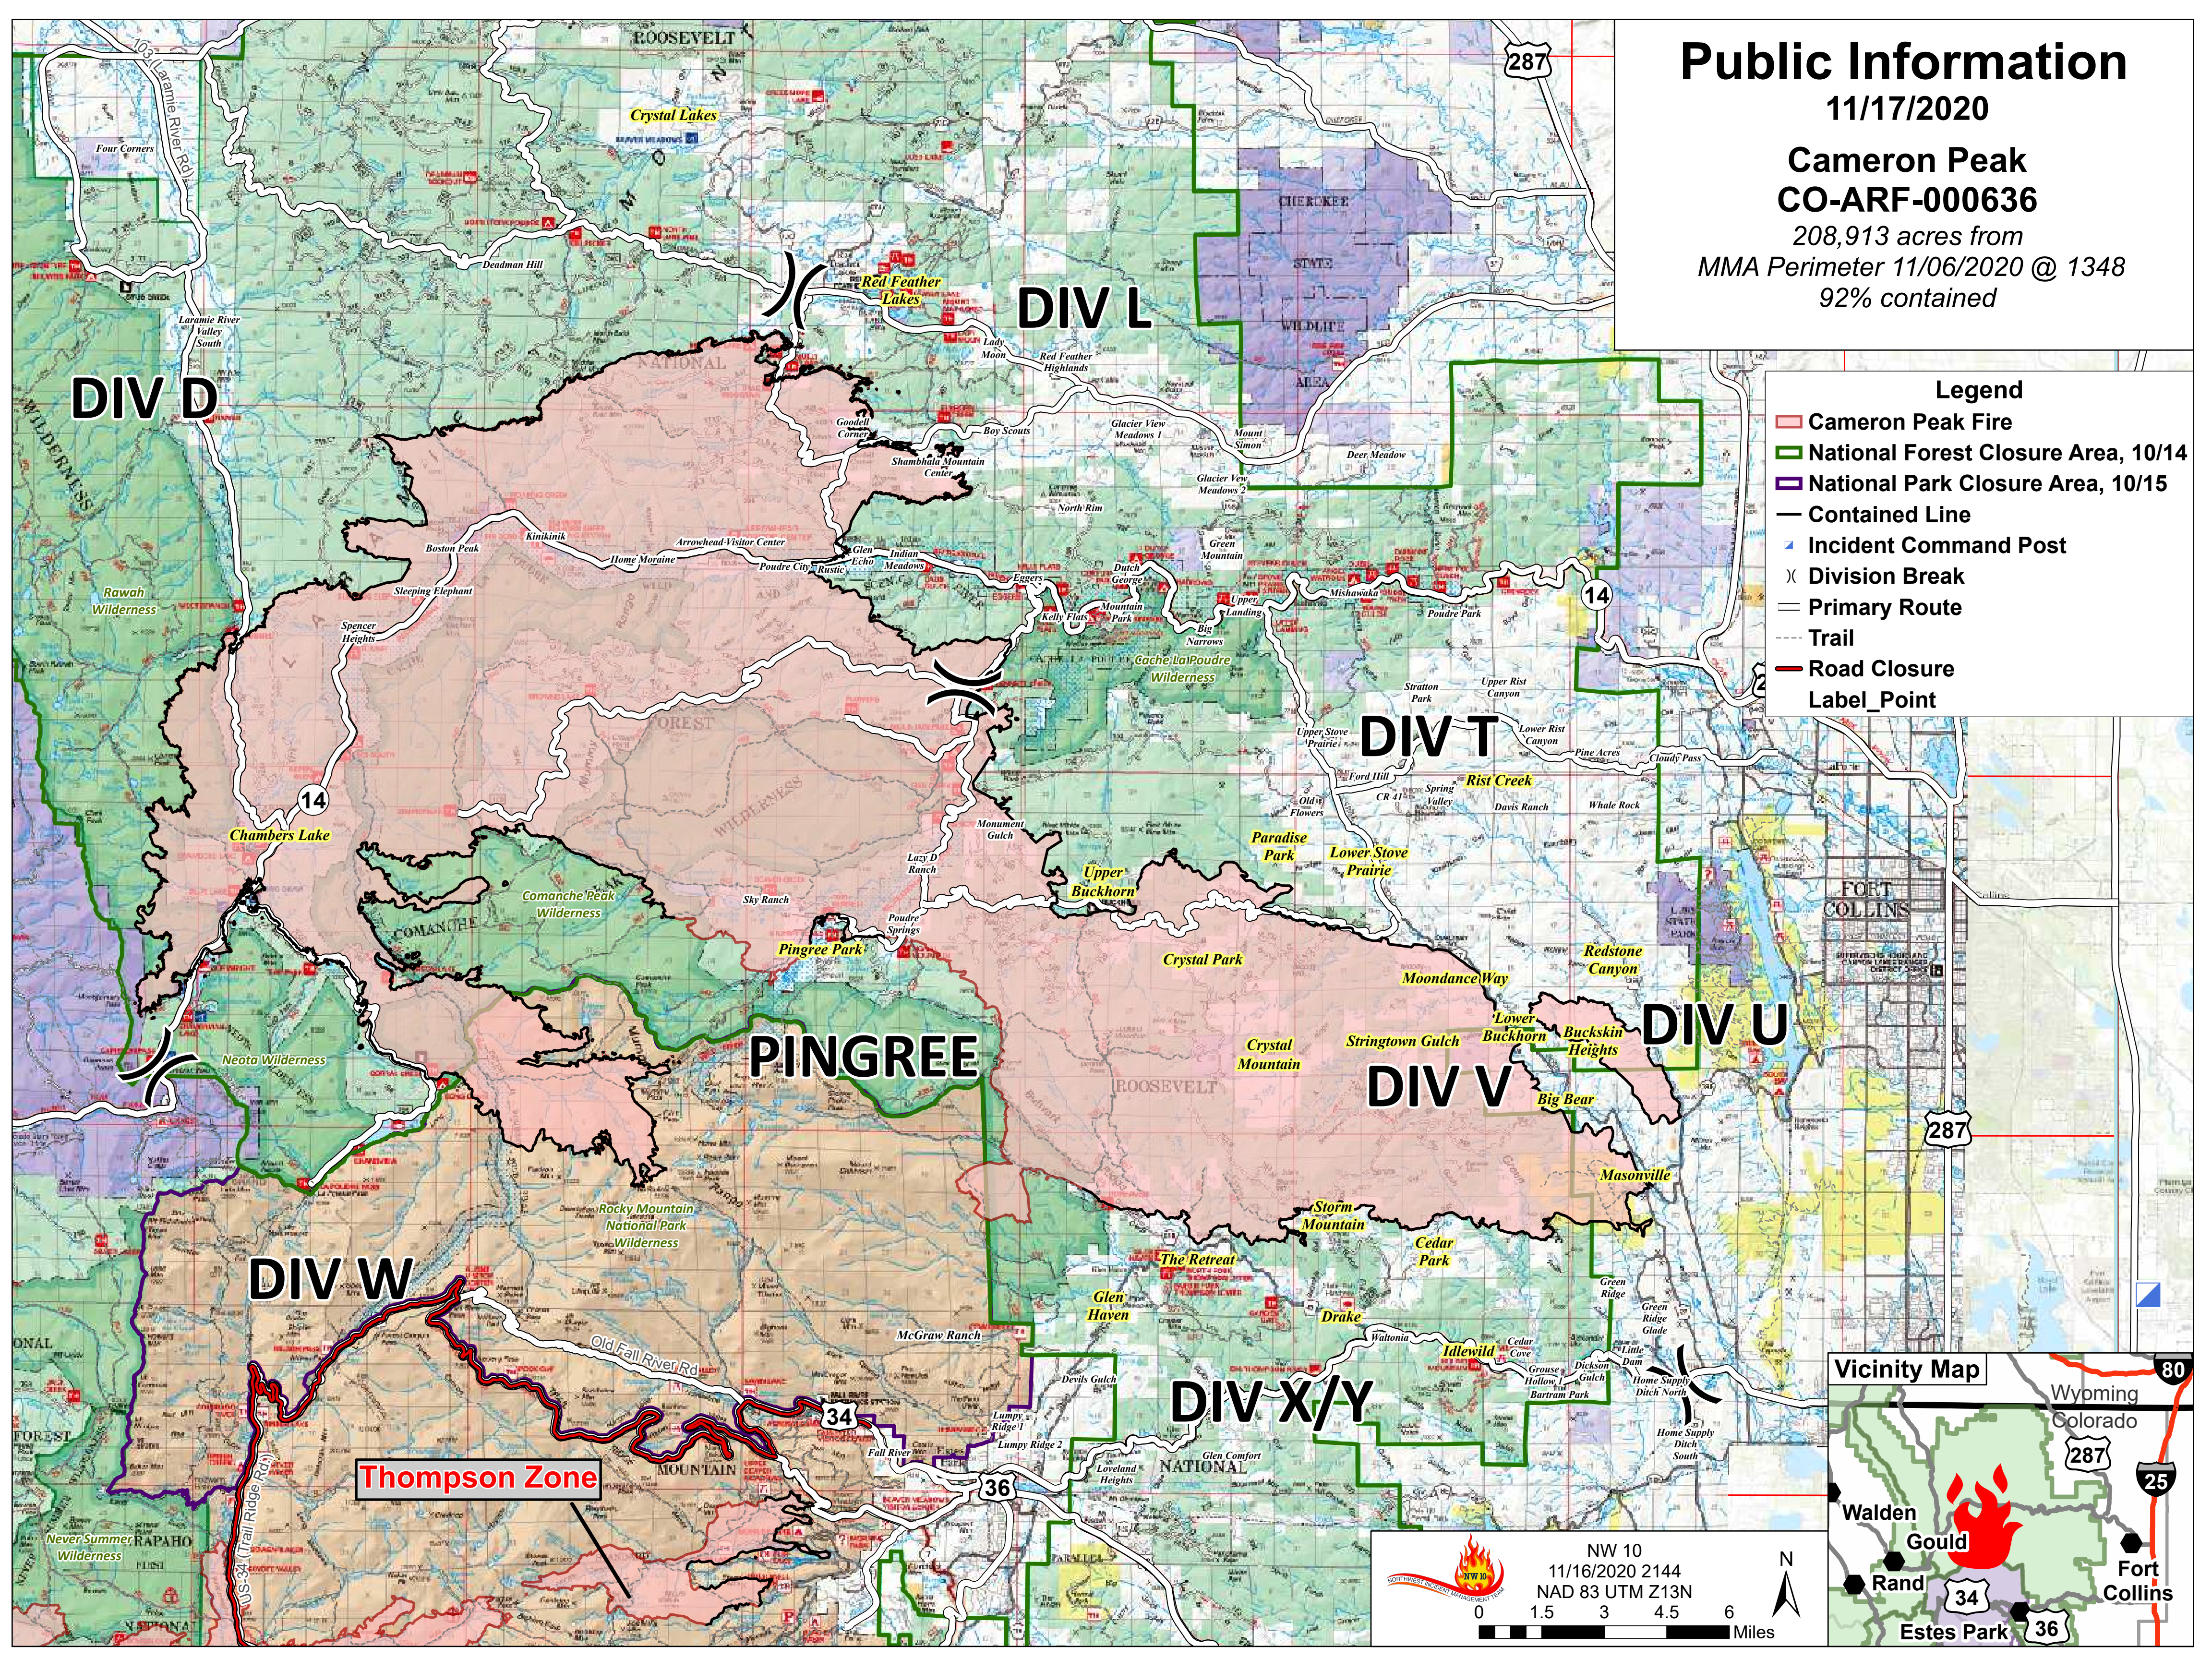

Public Information

11/17/2020

**Cameron Peak
CO-ARF-000636**

208,913 acres from
MMA Perimeter 11/06/2020 @ 1348
92% contained

Legend

- Cameron Peak Fire
- National Forest Closure Area, 10/14
- National Park Closure Area, 10/15
- Contained Line
- Incident Command Post
- Division Break
- Primary Route
- Trail
- Road Closure
- Label_Point

NW 10
11/16/2020 2144
NAD 83 UTM Z13N

0 1.5 3 4.5 6 Miles