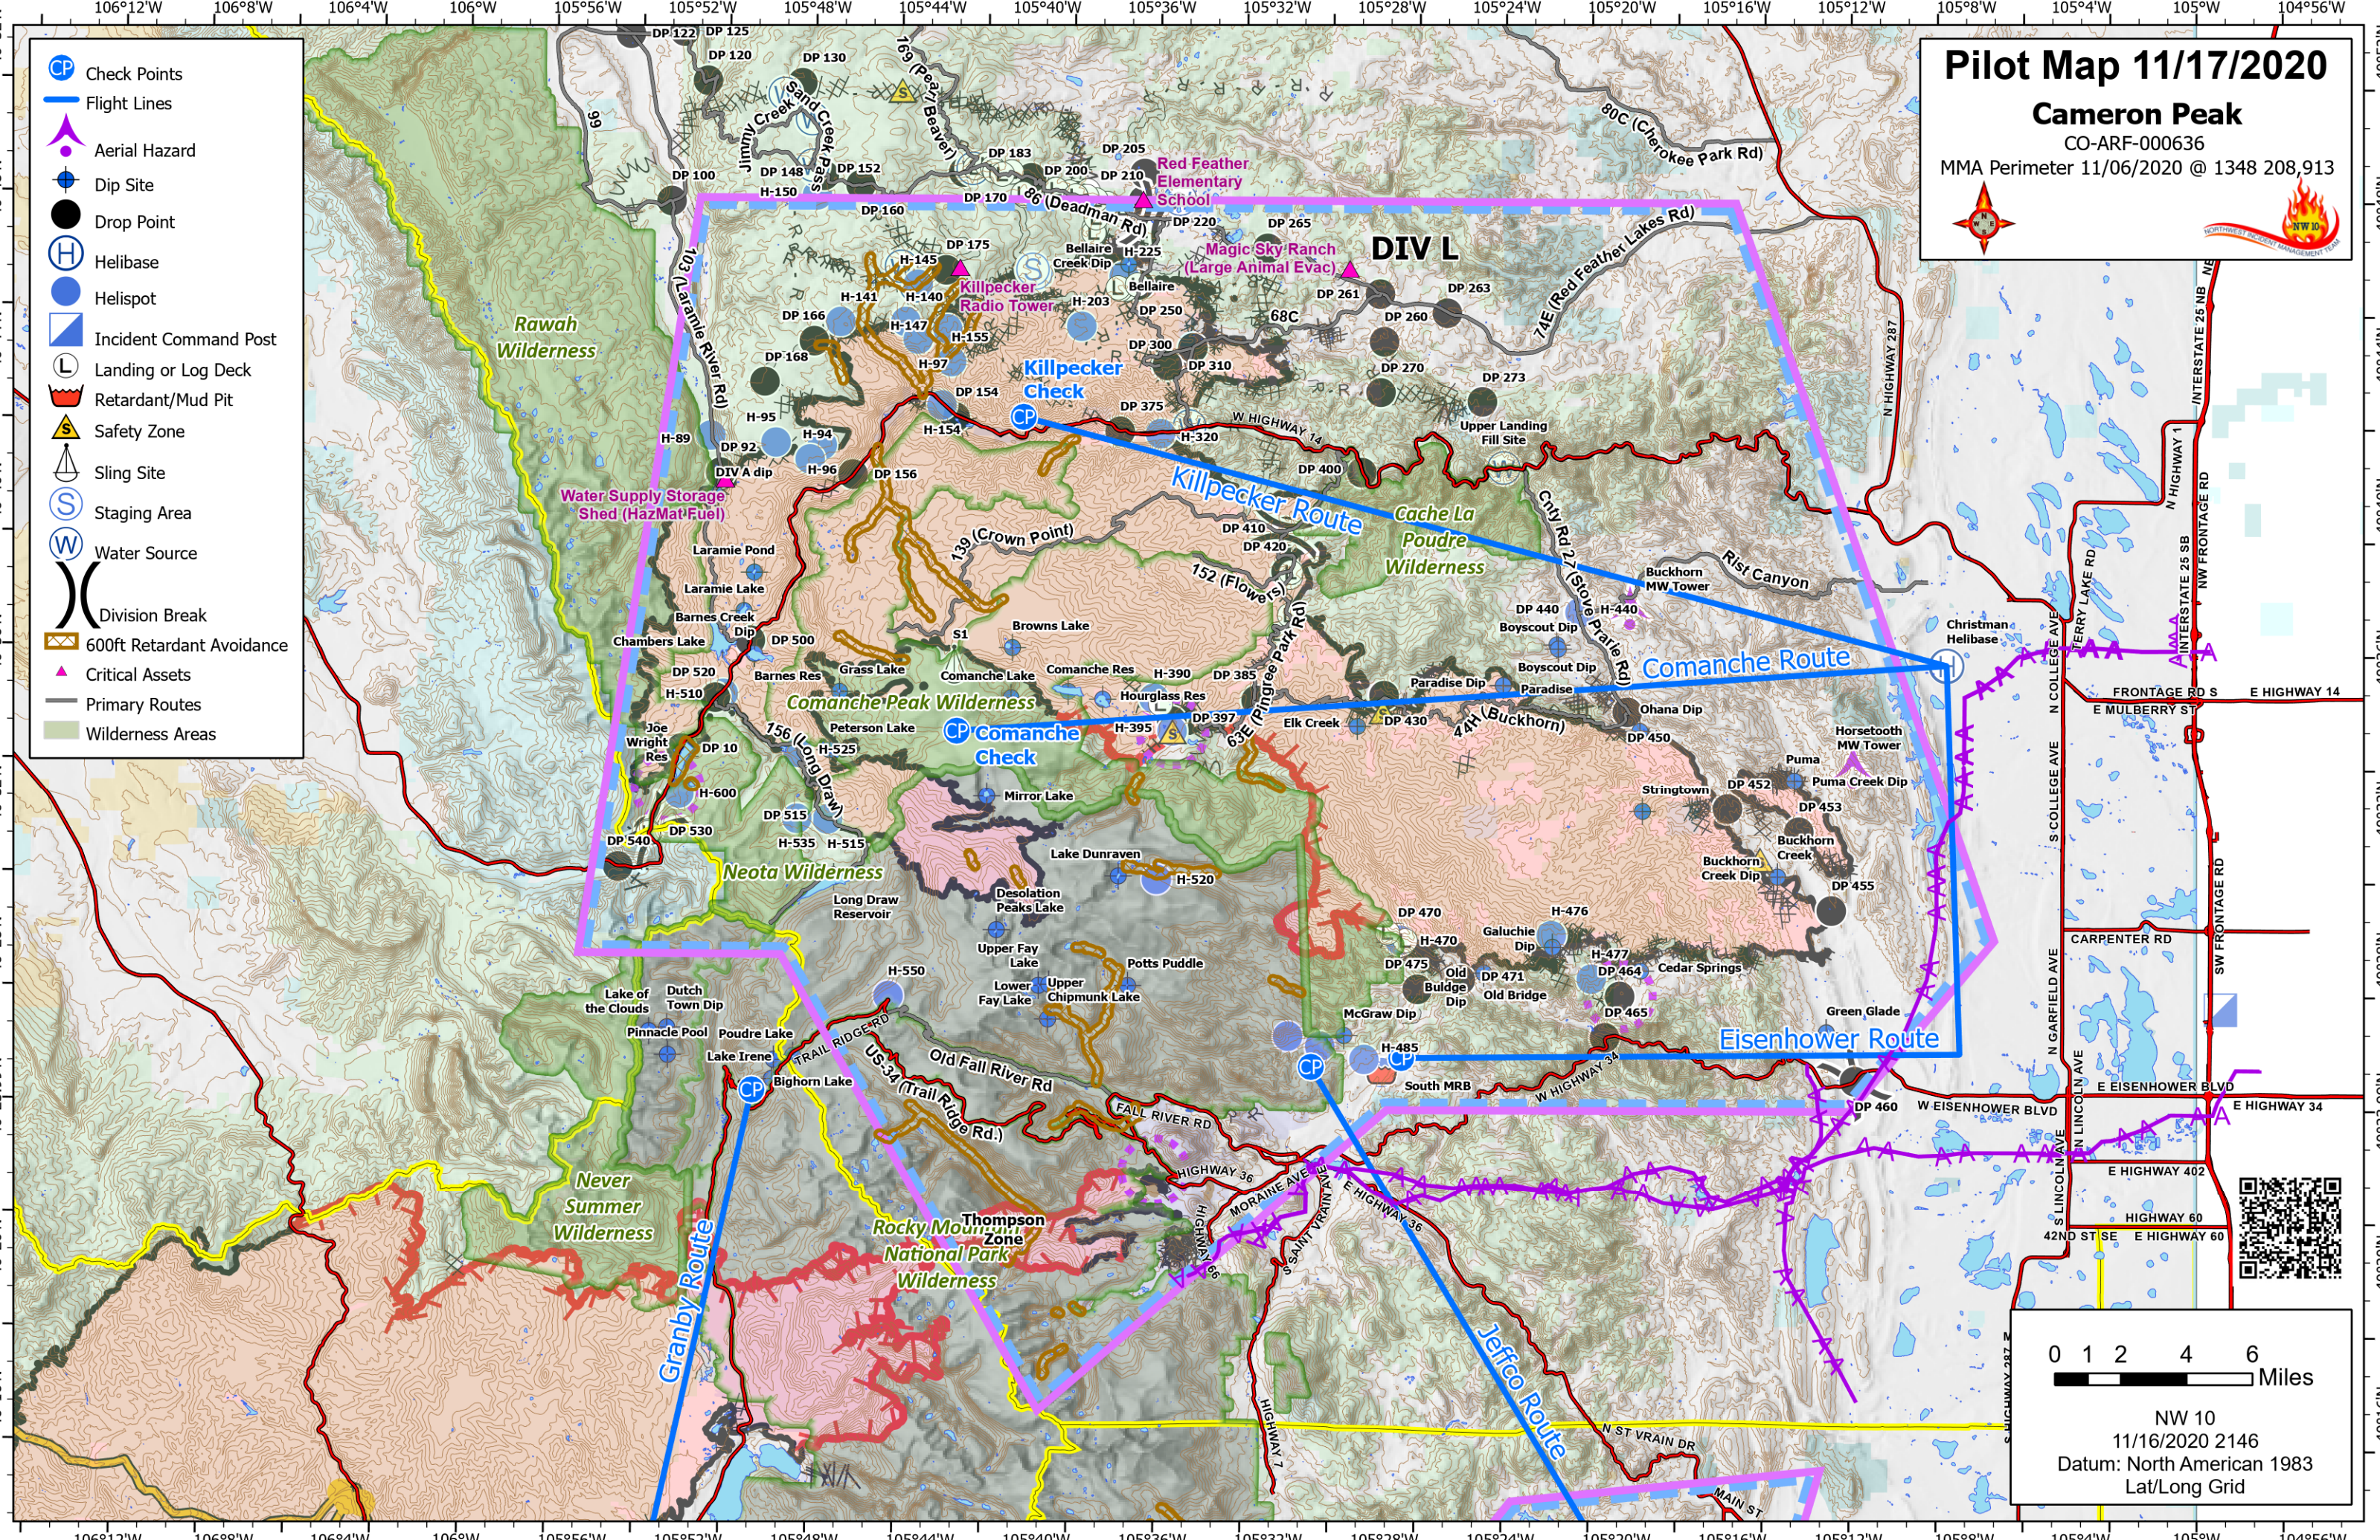

# Pilot Map 11/17/2020

## Cameron Peak

CO-ARF-000636  
MMA Perimeter 11/06/2020 @ 1348 208,913

- Check Points
- Flight Lines
- Aerial Hazard
- Dip Site
- Drop Point
- Helibase
- Helispot
- Incident Command Post
- Landing or Log Deck
- Retardant/Mud Pit
- Safety Zone
- Sling Site
- Staging Area
- Water Source
- Division Break
- 600ft Retardant Avoidance
- Critical Assets
- Primary Routes
- Wilderness Areas

0 1 2 4 6 Miles

NW 10  
11/16/2020 2146  
Datum: North American 1983  
Lat/Long Grid