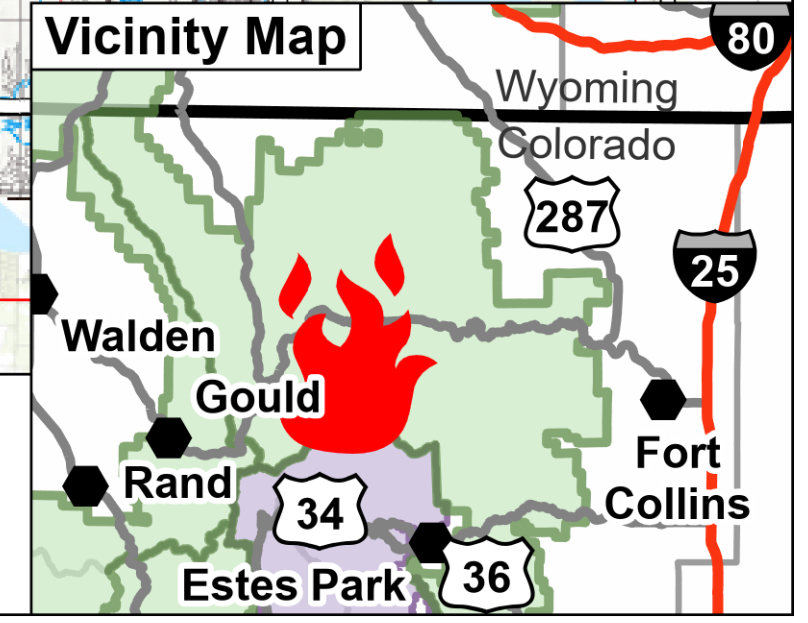

Public Information

11/18/2020

**Cameron Peak
CO-ARF-000636**

208,913 acres from
MMA Perimeter 11/06/2020 @ 1348
92% contained

Legend

- Cameron Peak Fire
- National Forest Closure Area, 10/14
- National Park Closure Area, 10/15
- Contained Line
- Incident Command Post
- Division Break
- Primary Route
- Trail
- Road Closure Label_Point