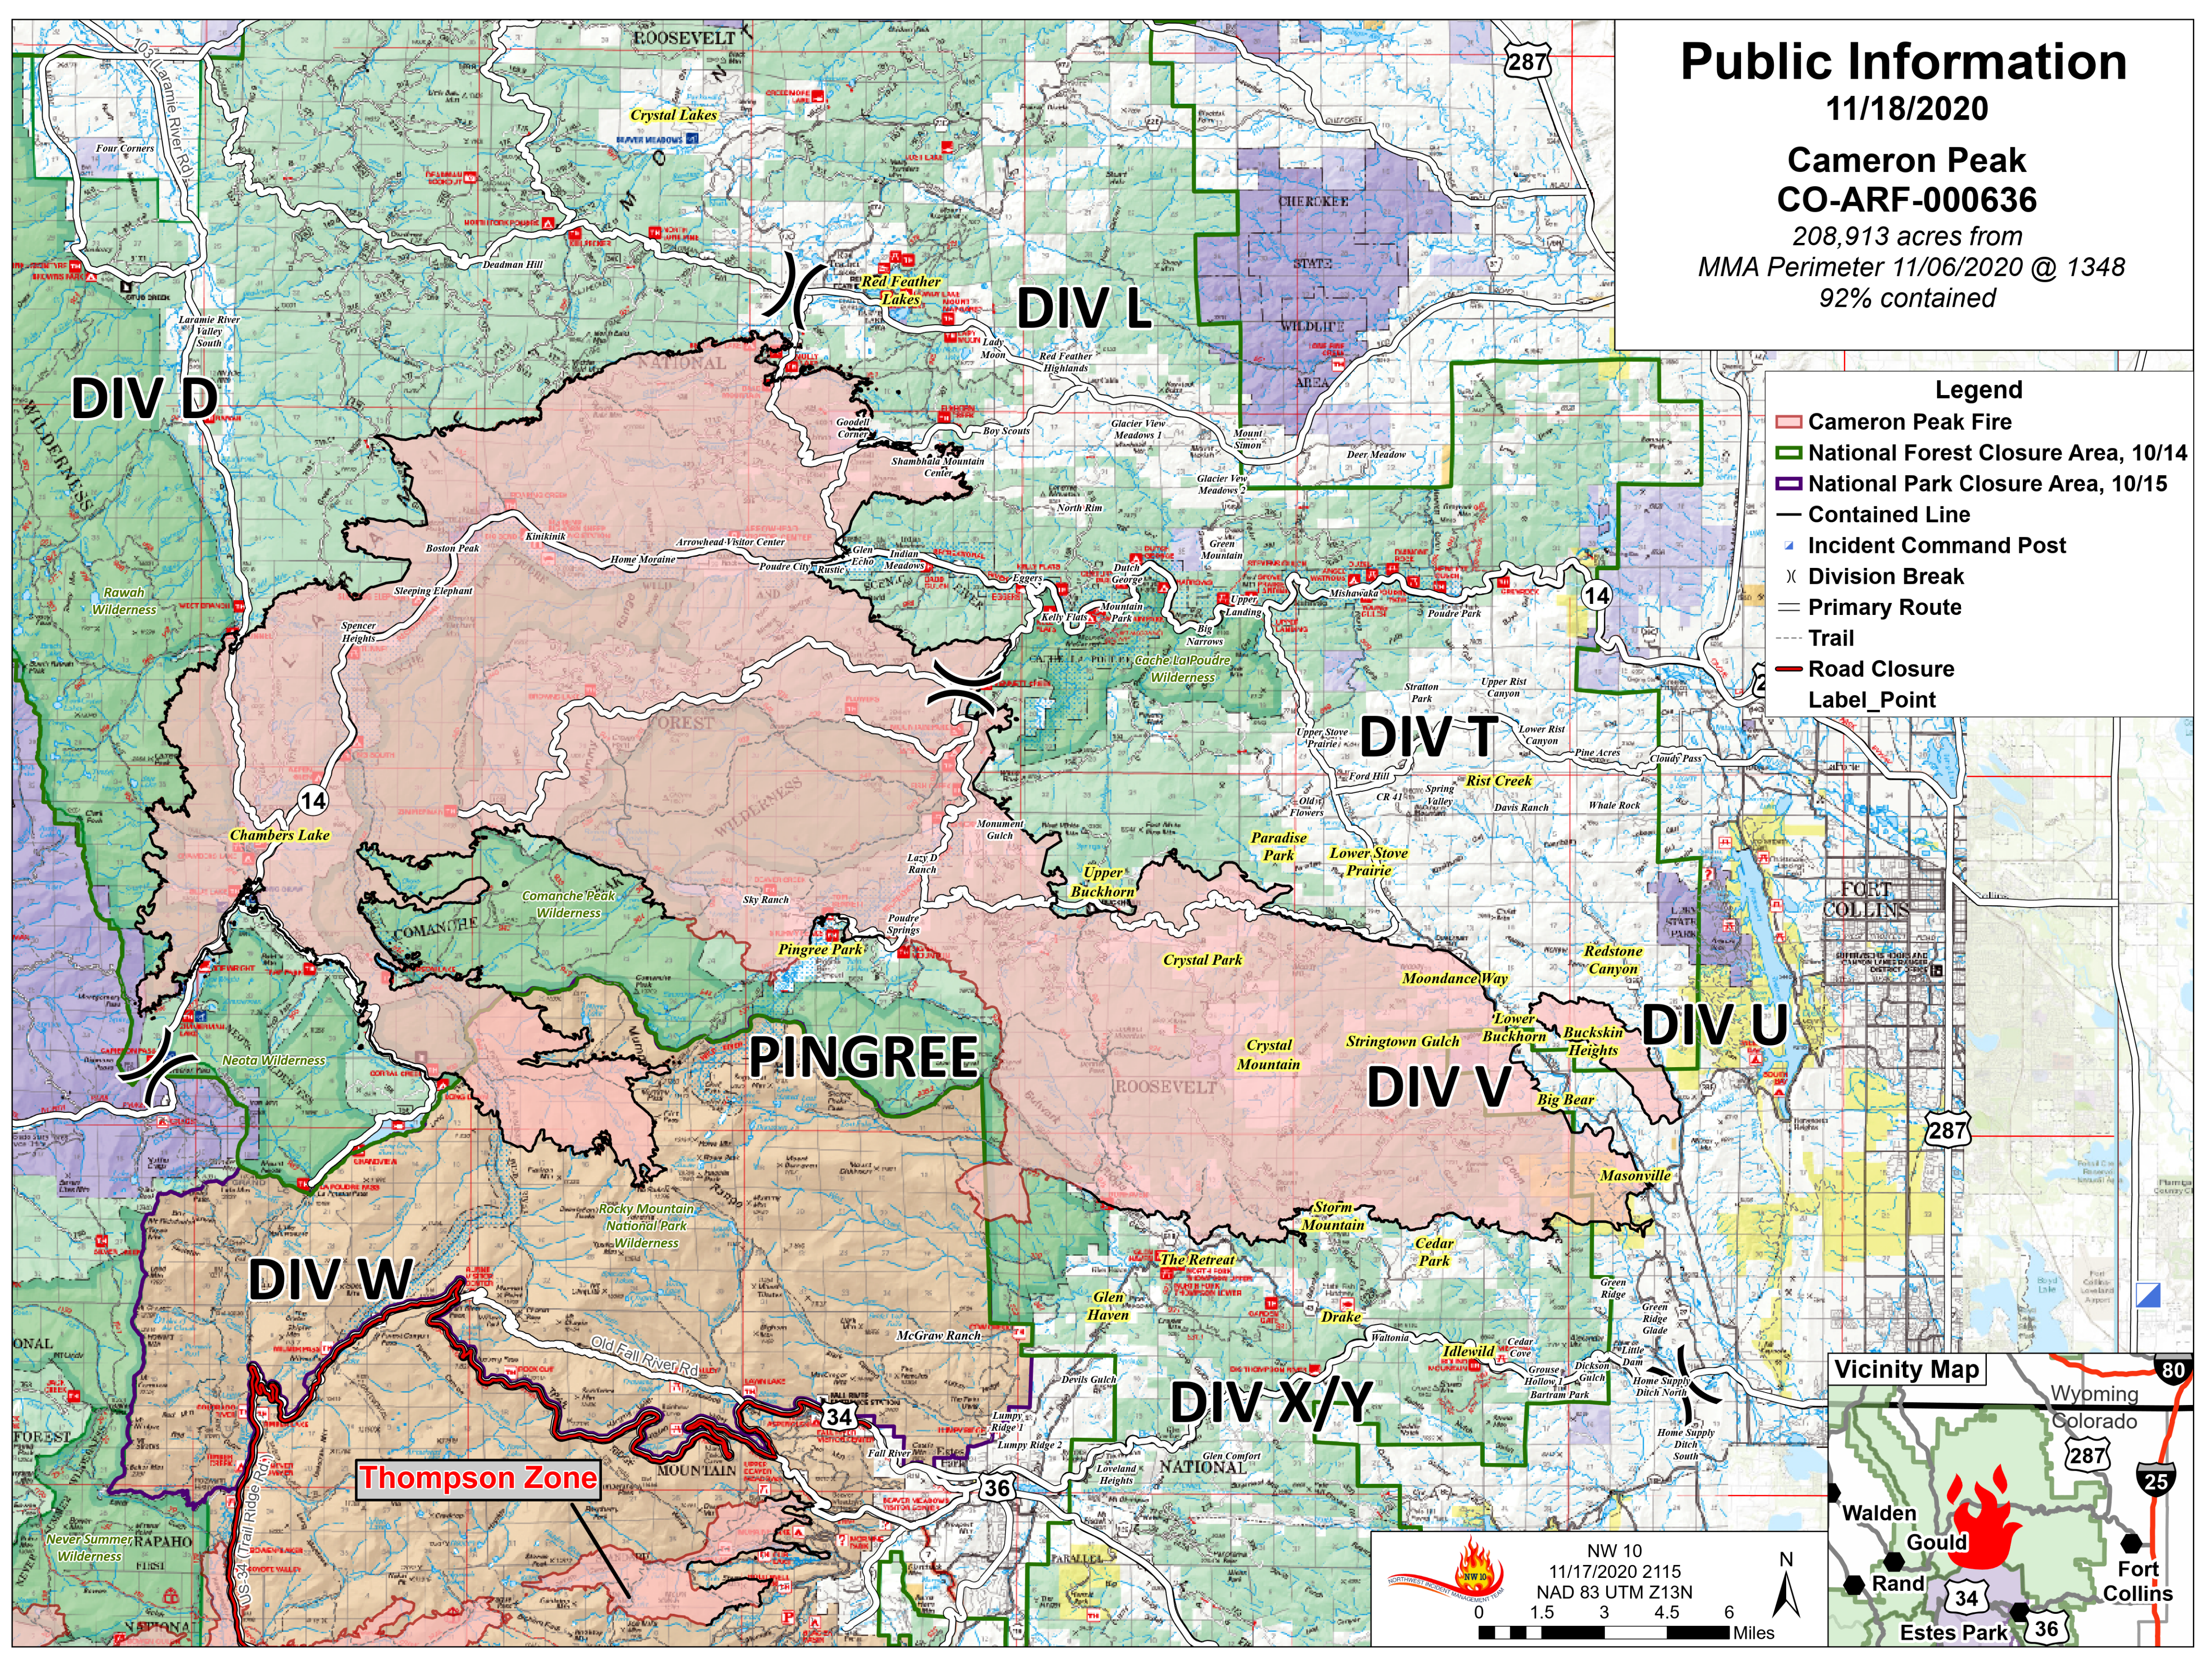

Public Information

11/18/2020

**Cameron Peak
CO-ARF-000636**

208,913 acres from
MMA Perimeter 11/06/2020 @ 1348
92% contained

Legend

- Cameron Peak Fire
- National Forest Closure Area, 10/14
- National Park Closure Area, 10/15
- Contained Line
- Incident Command Post
- Division Break
- Primary Route
- Trail
- Road Closure Label_Point

N
0 1.5 3 4.5 6 Miles