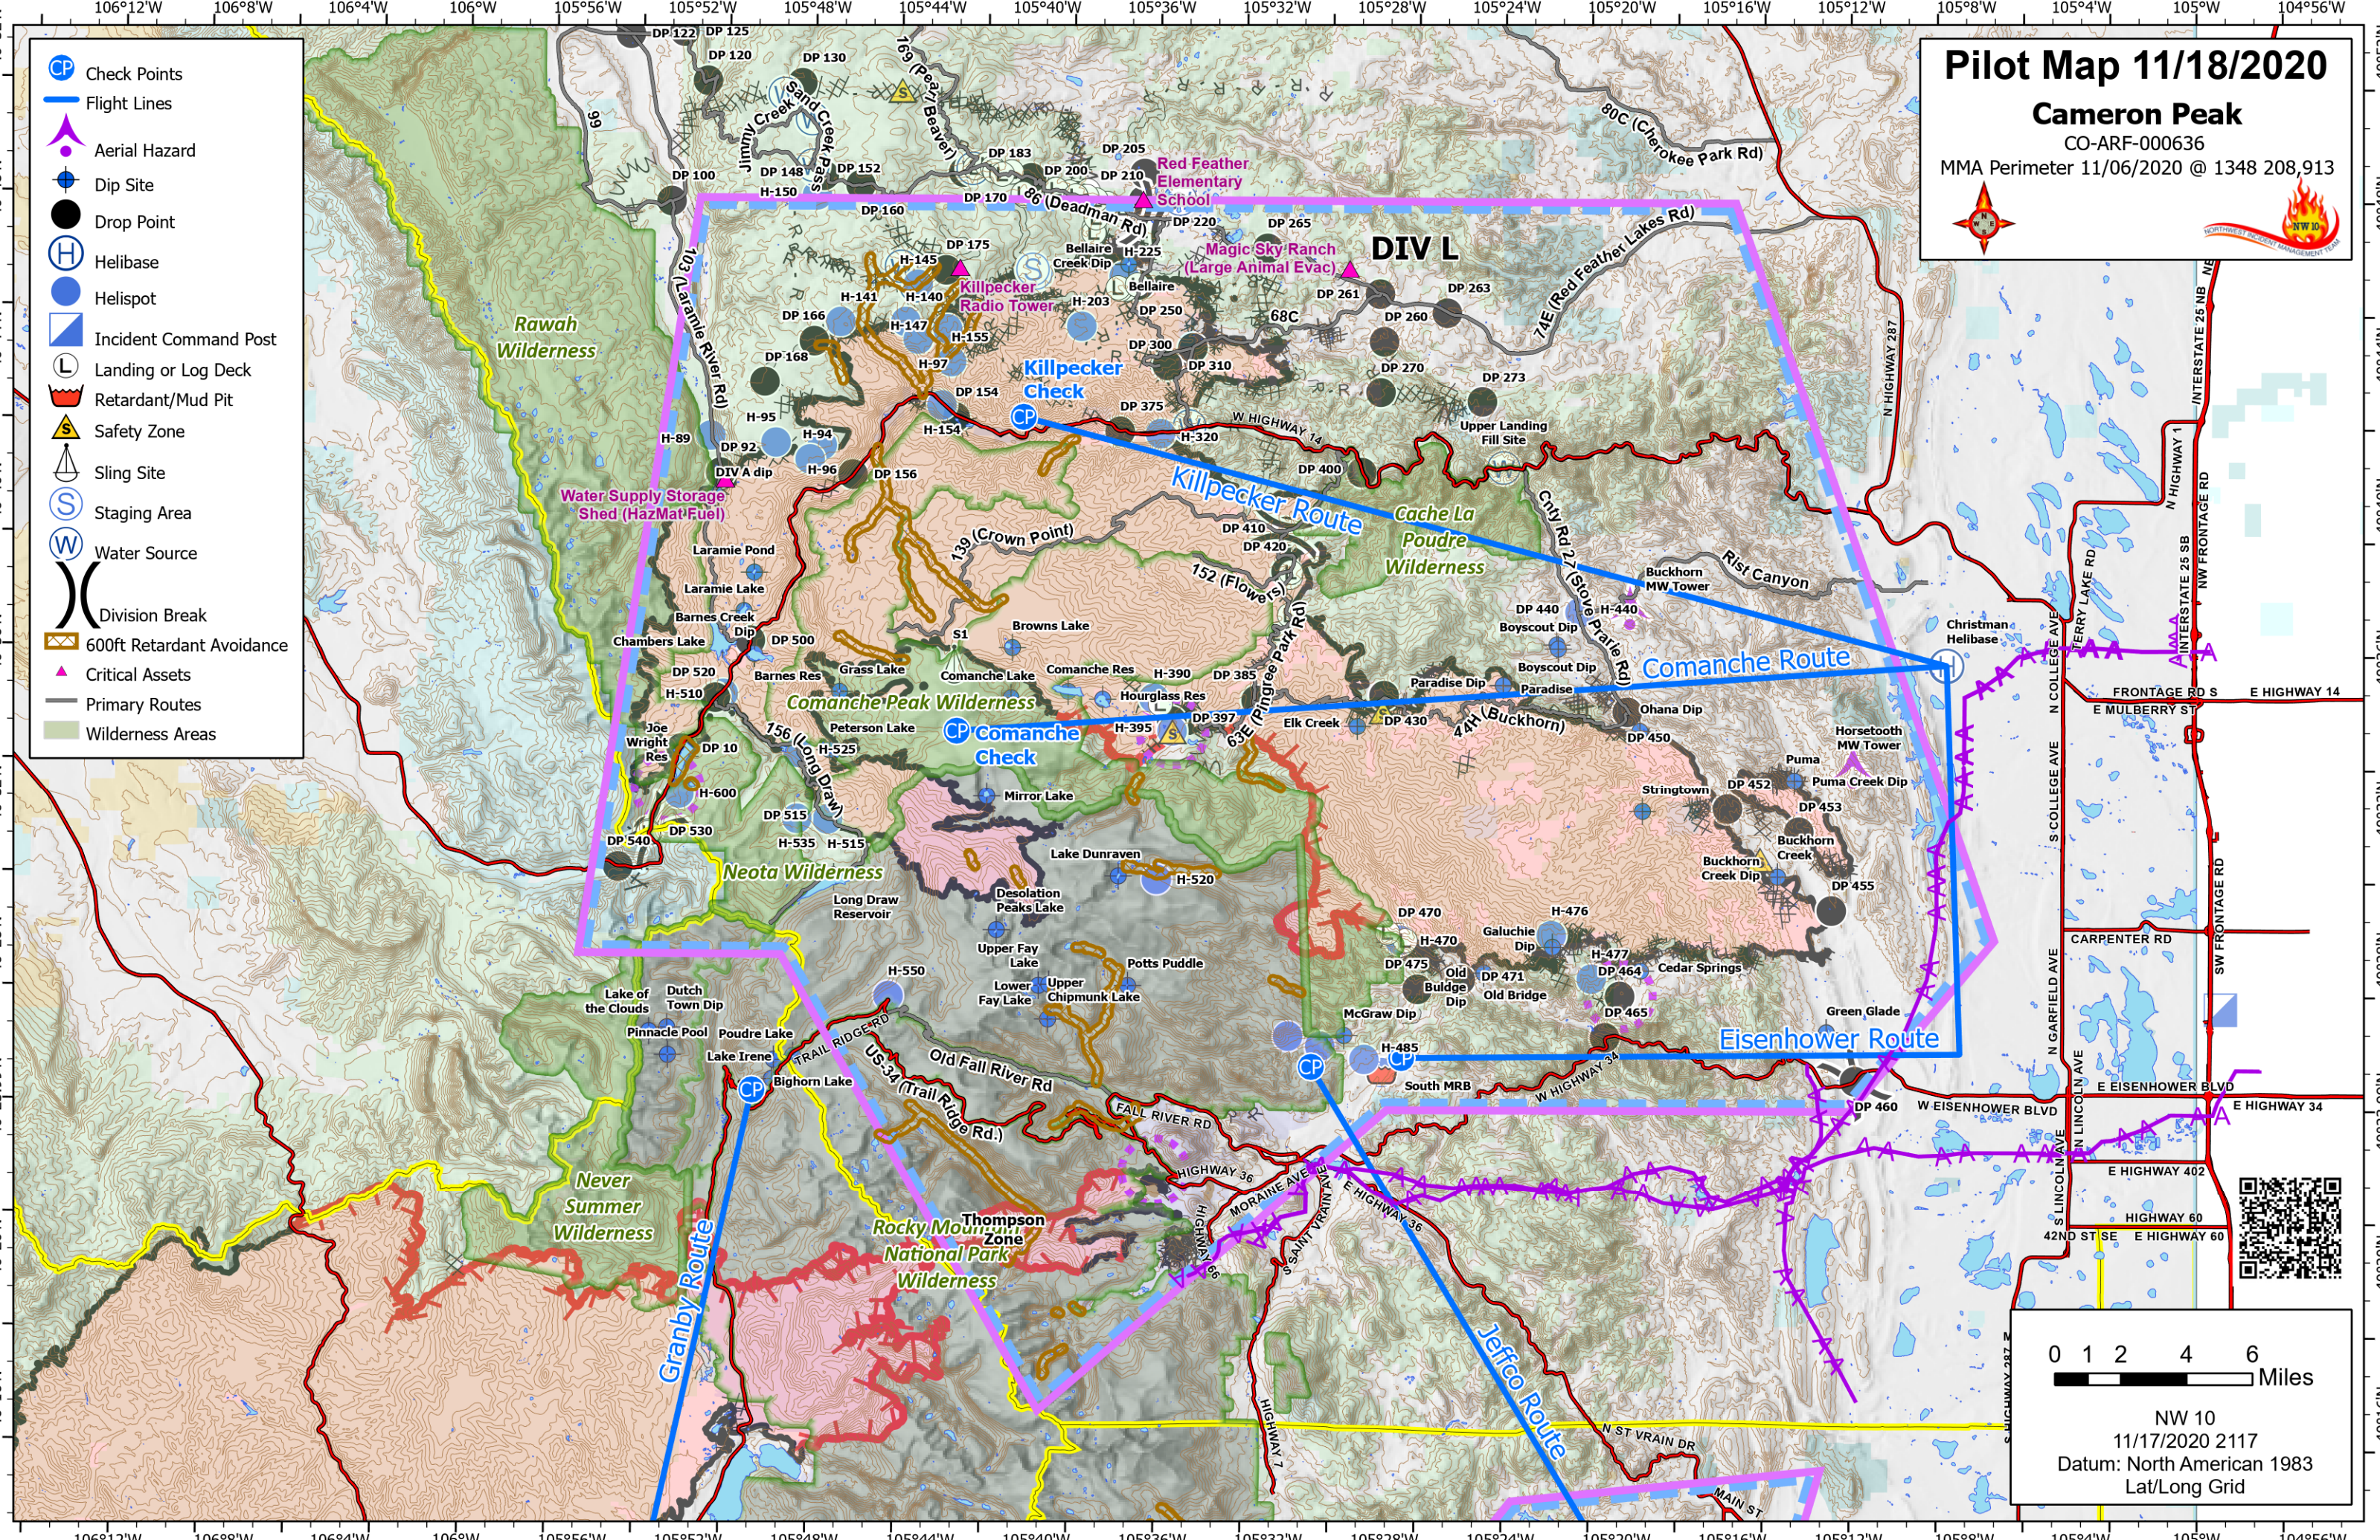

# Pilot Map 11/18/2020

## Cameron Peak

CO-ARF-000636  
MMA Perimeter 11/06/2020 @ 1348 208,913

- Check Points
- Flight Lines
- Aerial Hazard
- Dip Site
- Drop Point
- Helibase
- Helispot
- Incident Command Post
- Landing or Log Deck
- Retardant/Mud Pit
- Safety Zone
- Sling Site
- Staging Area
- Water Source
- Division Break
- 600ft Retardant Avoidance
- Critical Assets
- Primary Routes
- Wilderness Areas

NW 10  
11/17/2020 2117  
Datum: North American 1983  
Lat/Long Grid