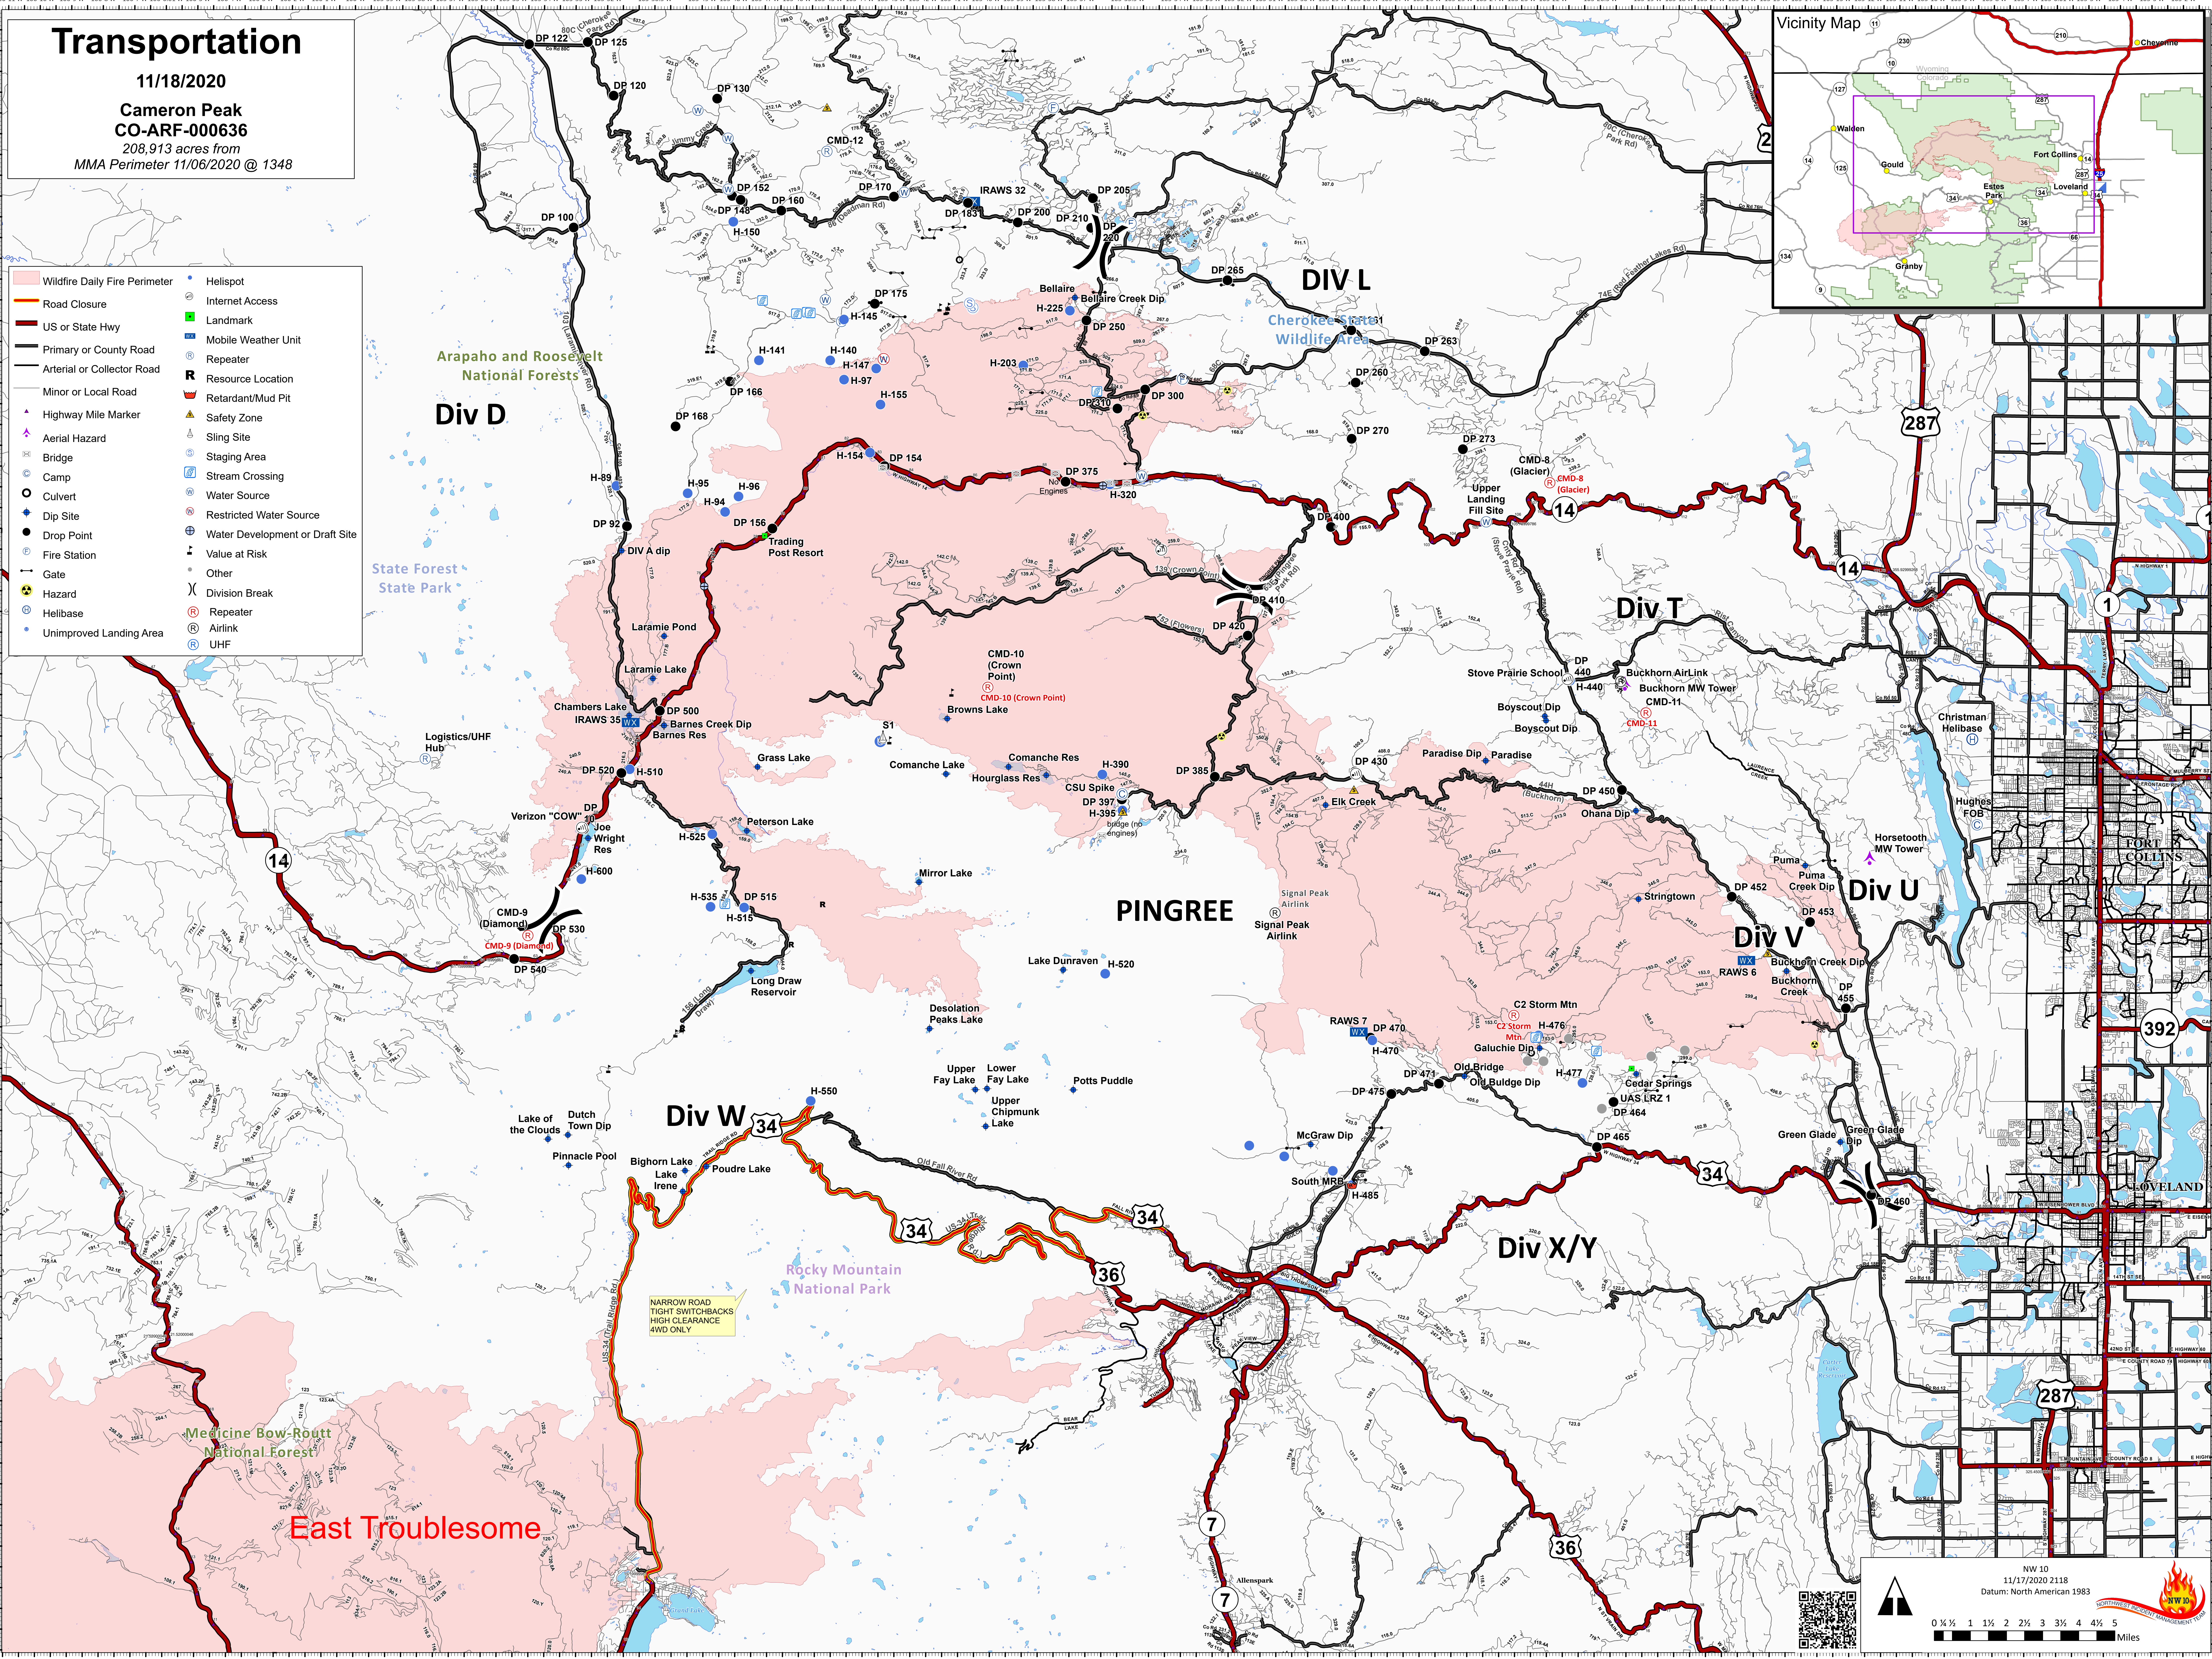

Transportation

11/18/2020

**Cameron Peak
CO-ARF-000636**

208,913 acres from
MMA Perimeter 11/06/2020 @ 1348

- Wildfire Daily Fire Perimeter
- Road Closure
- US or State Hwy
- Primary or County Road
- Arterial or Collector Road
- Minor or Local Road
- Highway Mile Marker
- Aerial Hazard
- Bridge
- Camp
- Culvert
- Dip Site
- Drop Point
- Fire Station
- Gate
- Hazard
- Helibase
- Unimproved Landing Area
- Helispot
- Internet Access
- Landmark
- Mobile Weather Unit
- Repeater
- Resource Location
- Retardant/Mud Pit
- Safety Zone
- Sling Site
- Staging Area
- Stream Crossing
- Water Source
- Restricted Water Source
- Water Development or Draft Site
- Value at Risk
- Other
- Division Break
- Repeater
- Airlink
- UHF

Arapaho and Roosevelt
National Forests

State Forest
State Park

PINGREE

Rocky Mountain
National Park

Medicine Bow-Routt
National Forest

East Troublesome

NW 10
11/17/2020 2118
Datum: North American 1983