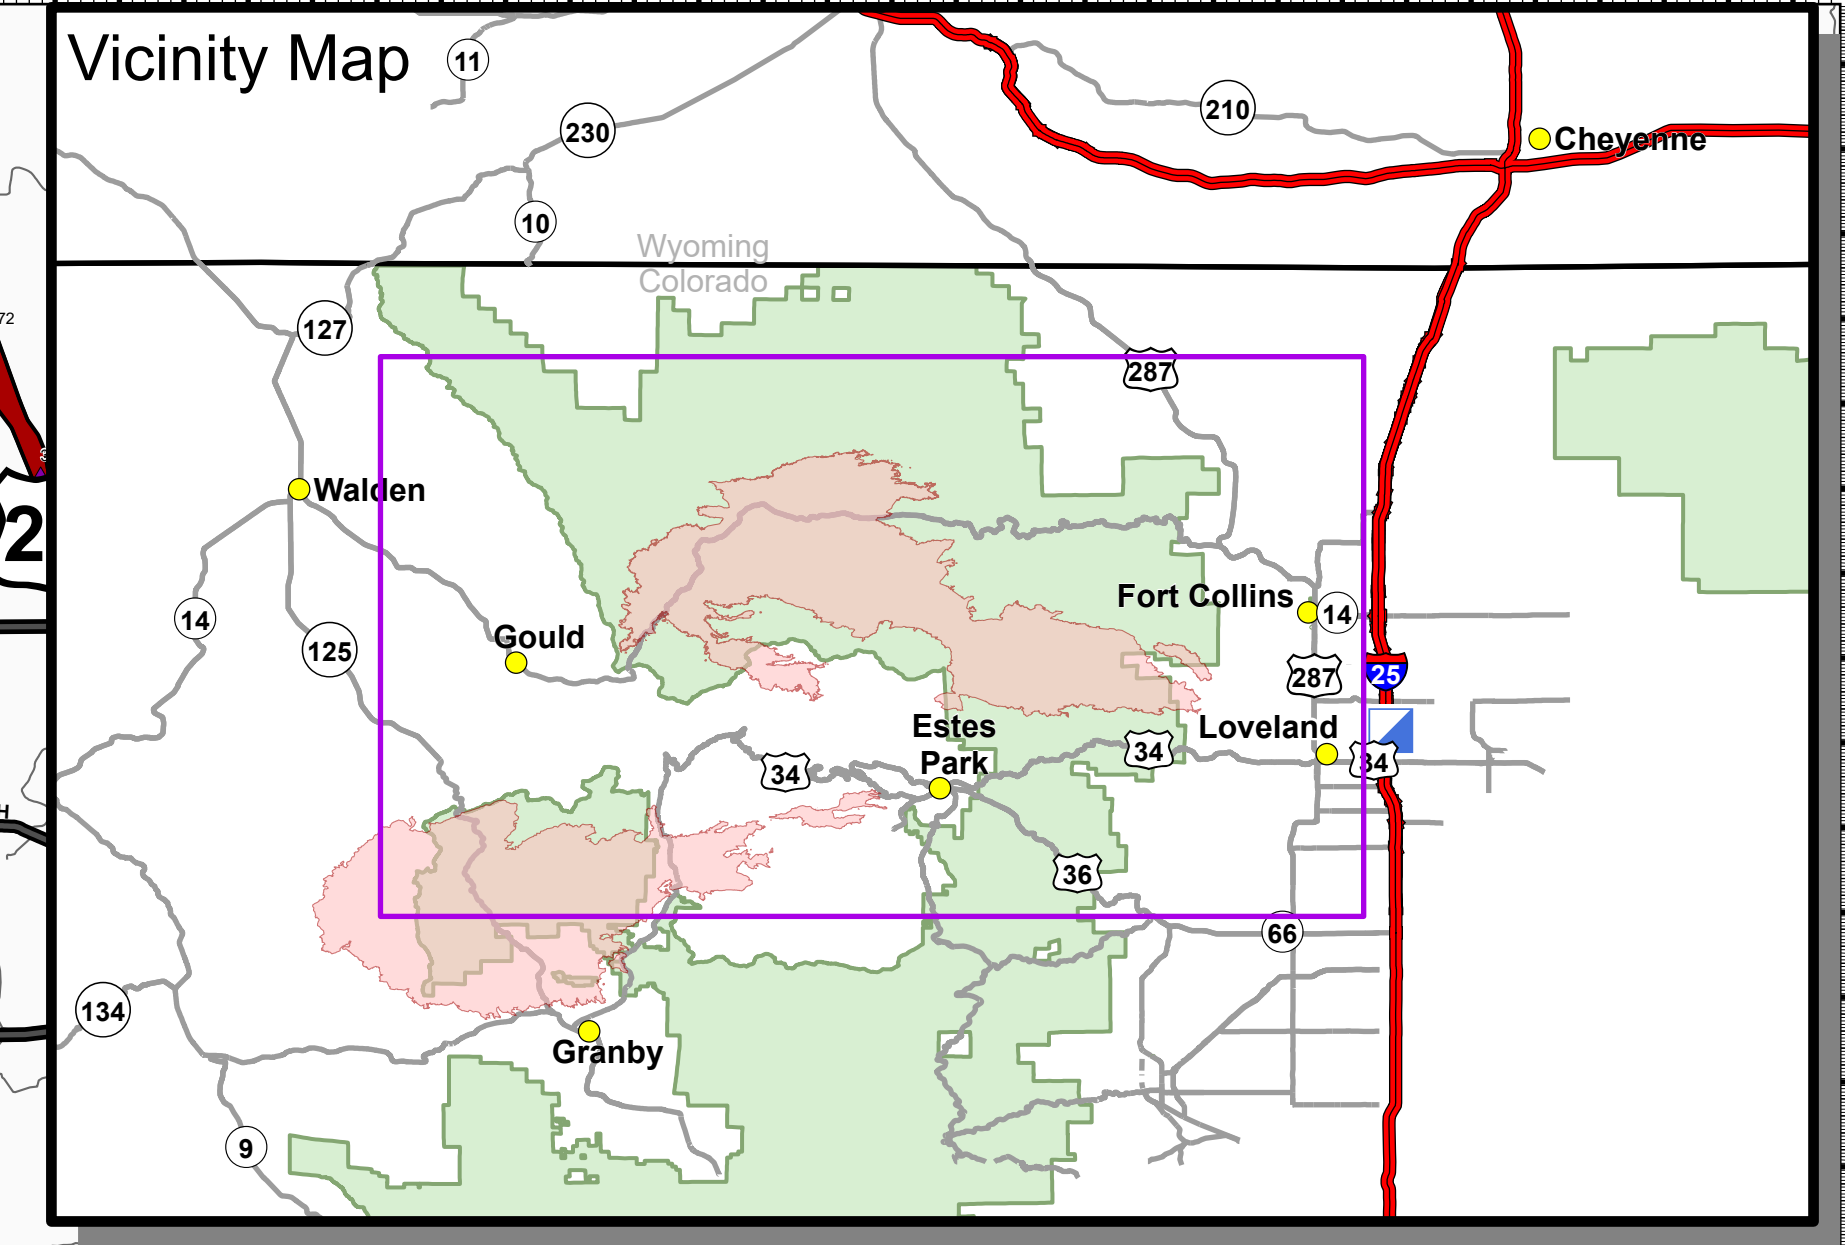

Transportation

11/18/2020

**Cameron Peak
CO-ARF-000636**

208,913 acres from
MMA Perimeter 11/06/2020 @ 1348

- Wildfire Daily Fire Perimeter
- Road Closure
- US or State Hwy
- Primary or County Road
- Arterial or Collector Road
- Minor or Local Road
- Highway Mile Marker
- Aerial Hazard
- Bridge
- Camp
- Culvert
- Dip Site
- Drop Point
- Fire Station
- Gate
- Hazard
- Helibase
- Unimproved Landing Area
- Helispot
- Internet Access
- Landmark
- Mobile Weather Unit
- Repeater
- Resource Location
- Retardant/Mud Pit
- Safety Zone
- Sling Site
- Staging Area
- Stream Crossing
- Water Source
- Restricted Water Source
- Water Development or Draft Site
- Value at Risk
- Other
- Division Break
- Repeater
- Airlink
- UHF

Arapaho and Roosevelt
National Forests

State Forest
State Park

PINGREE

Rocky Mountain
National Park

Medicine Bow-Routt
National Forest

East Troublesome

NW 10
11/17/2020 2118
Datum: North American 1983