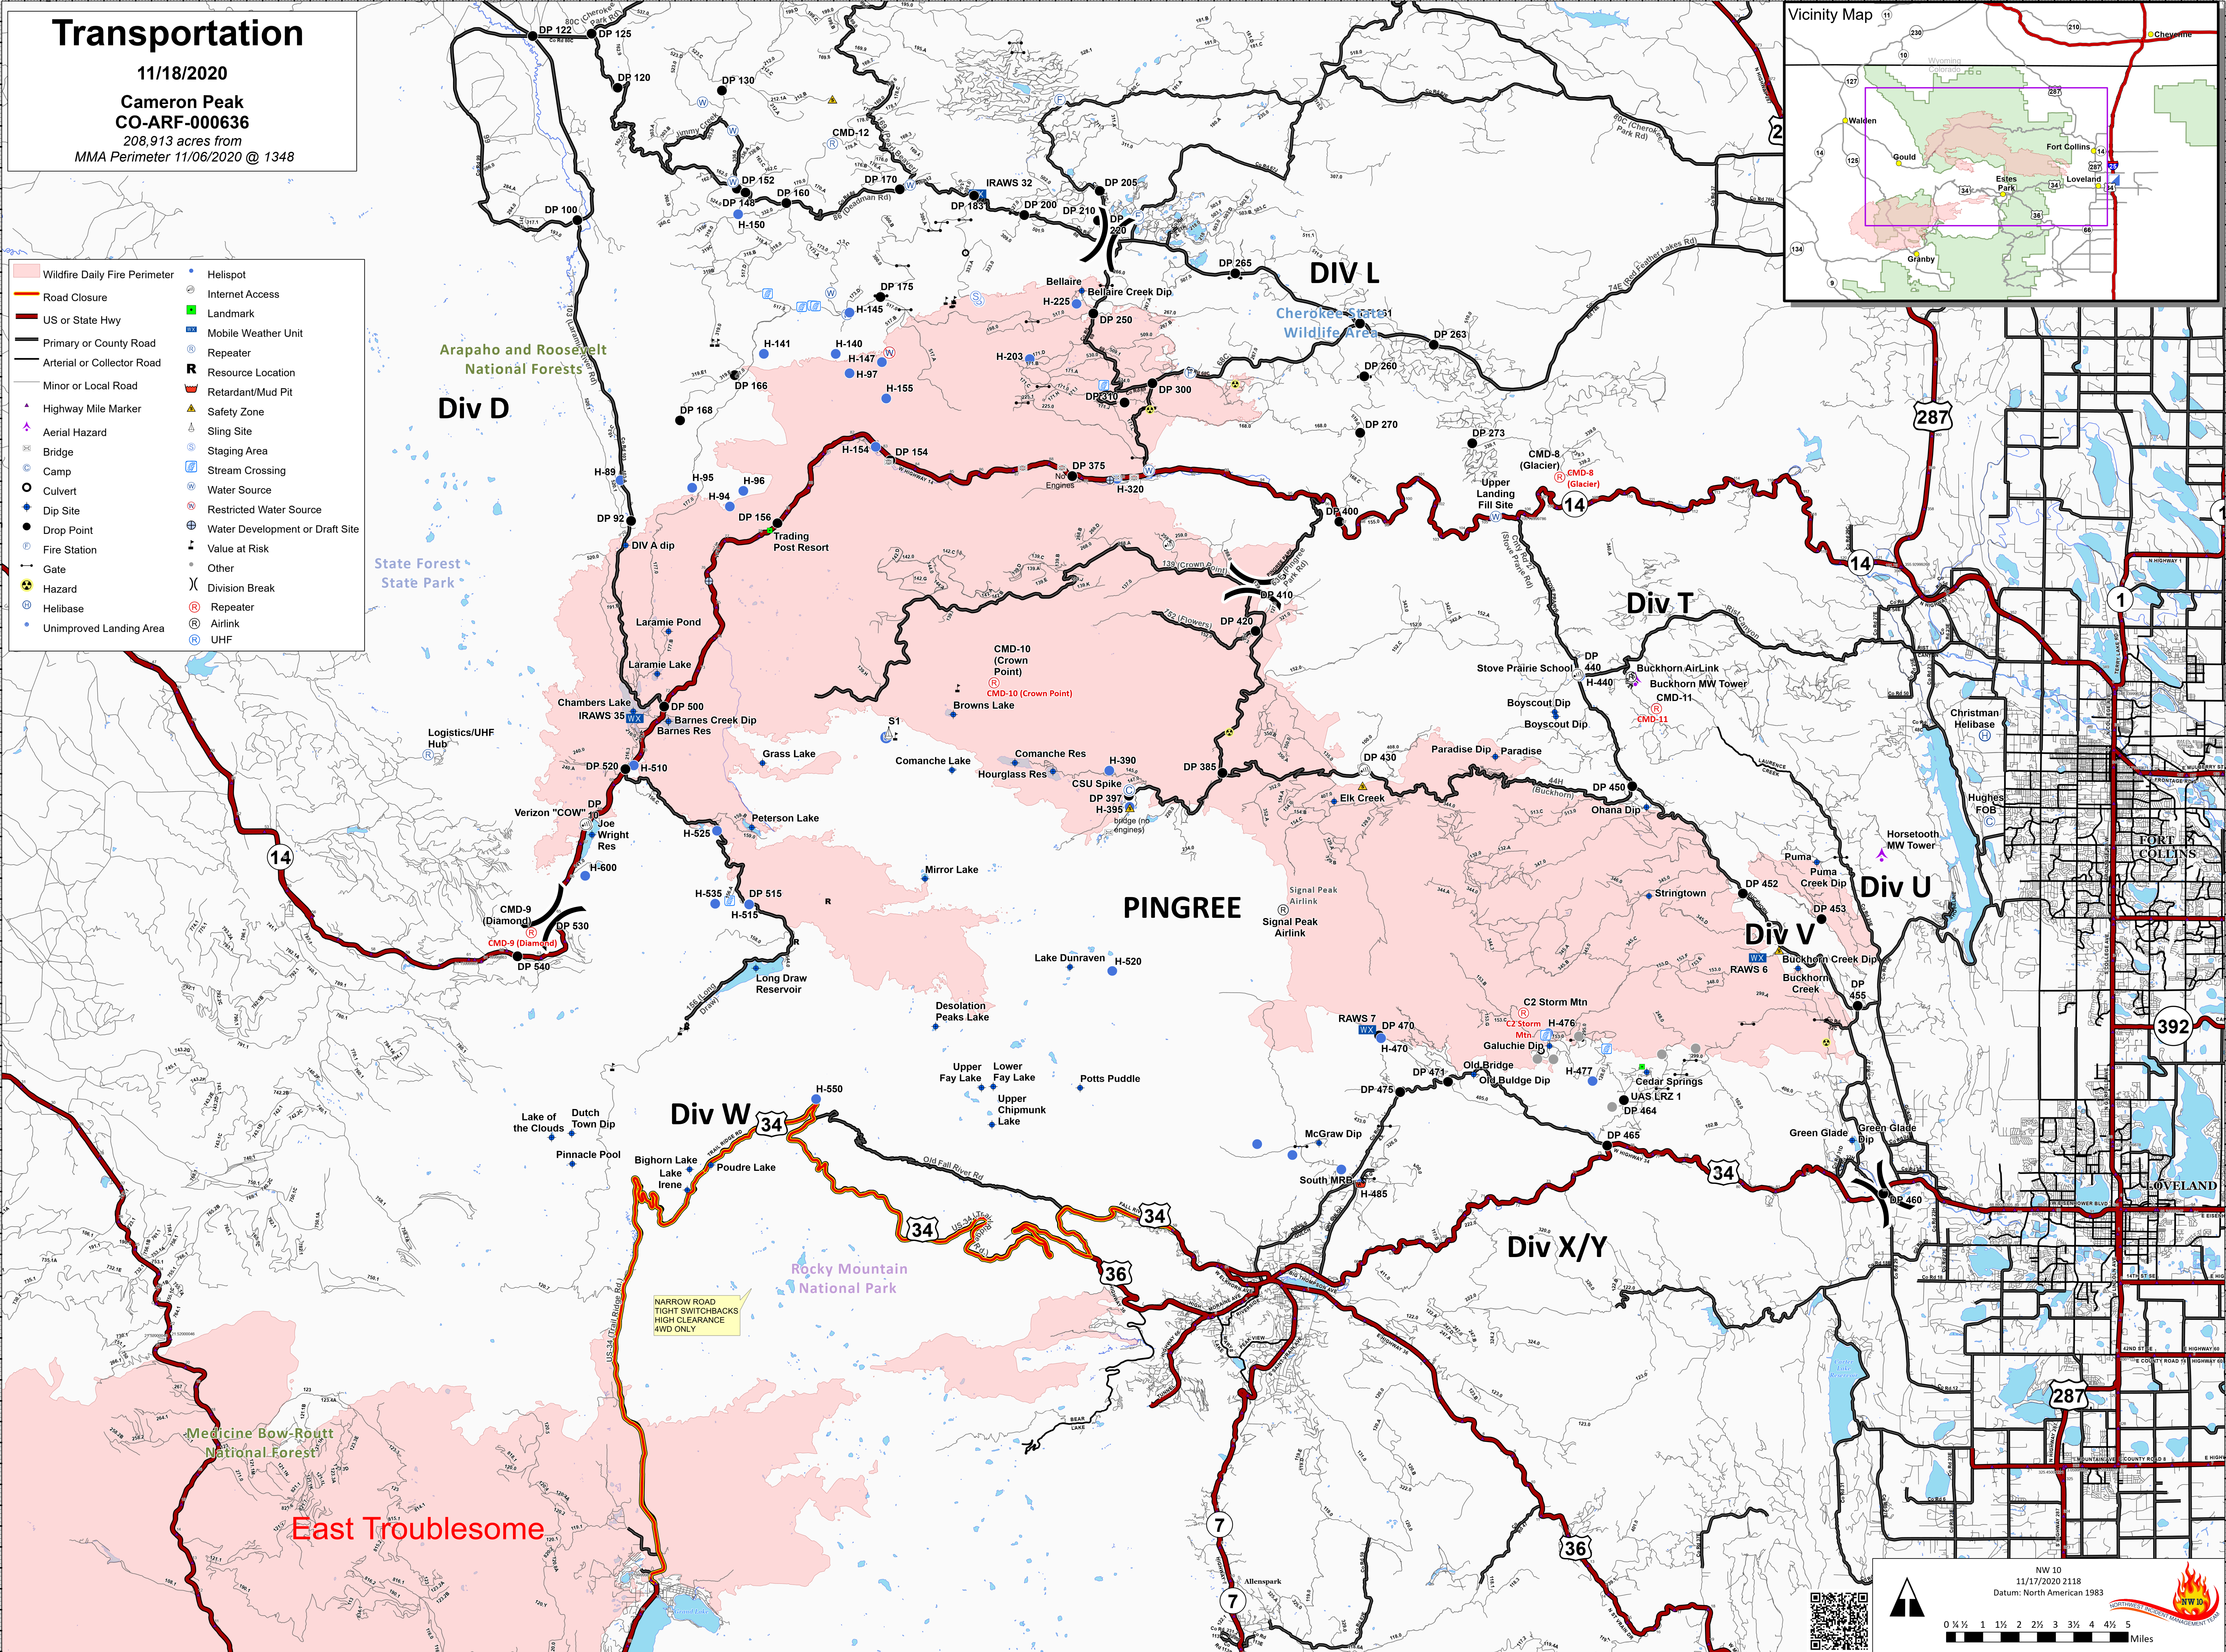

Transportation

11/18/2020

Cameron Peak
CO-ARF-000636

208,913 acres from
MMA Perimeter 11/06/2020 @ 1348

- Wildfire Daily Fire Perimeter
- Road Closure
- US or State Hwy
- Primary or County Road
- Arterial or Collector Road
- Minor or Local Road
- Highway Mile Marker
- Aerial Hazard
- Bridge
- Camp
- Culvert
- Dip Site
- Drop Point
- Fire Station
- Gate
- Hazard
- Helibase
- Unimproved Landing Area
- Helispot
- Internet Access
- Landmark
- Mobile Weather Unit
- Repeater
- Resource Location
- Retardant/Mud Pit
- Safety Zone
- Sling Site
- Staging Area
- Stream Crossing
- Water Source
- Restricted Water Source
- Water Development or Draft Site
- Value at Risk
- Other
- Division Break
- Repeater
- Airlink
- UHF

NARROW ROAD
TIGHT SWITCHBACKS
HIGH CLEARANCE
4WD ONLY

NW 10
11/17/2020 2118
Datum: North American 1983