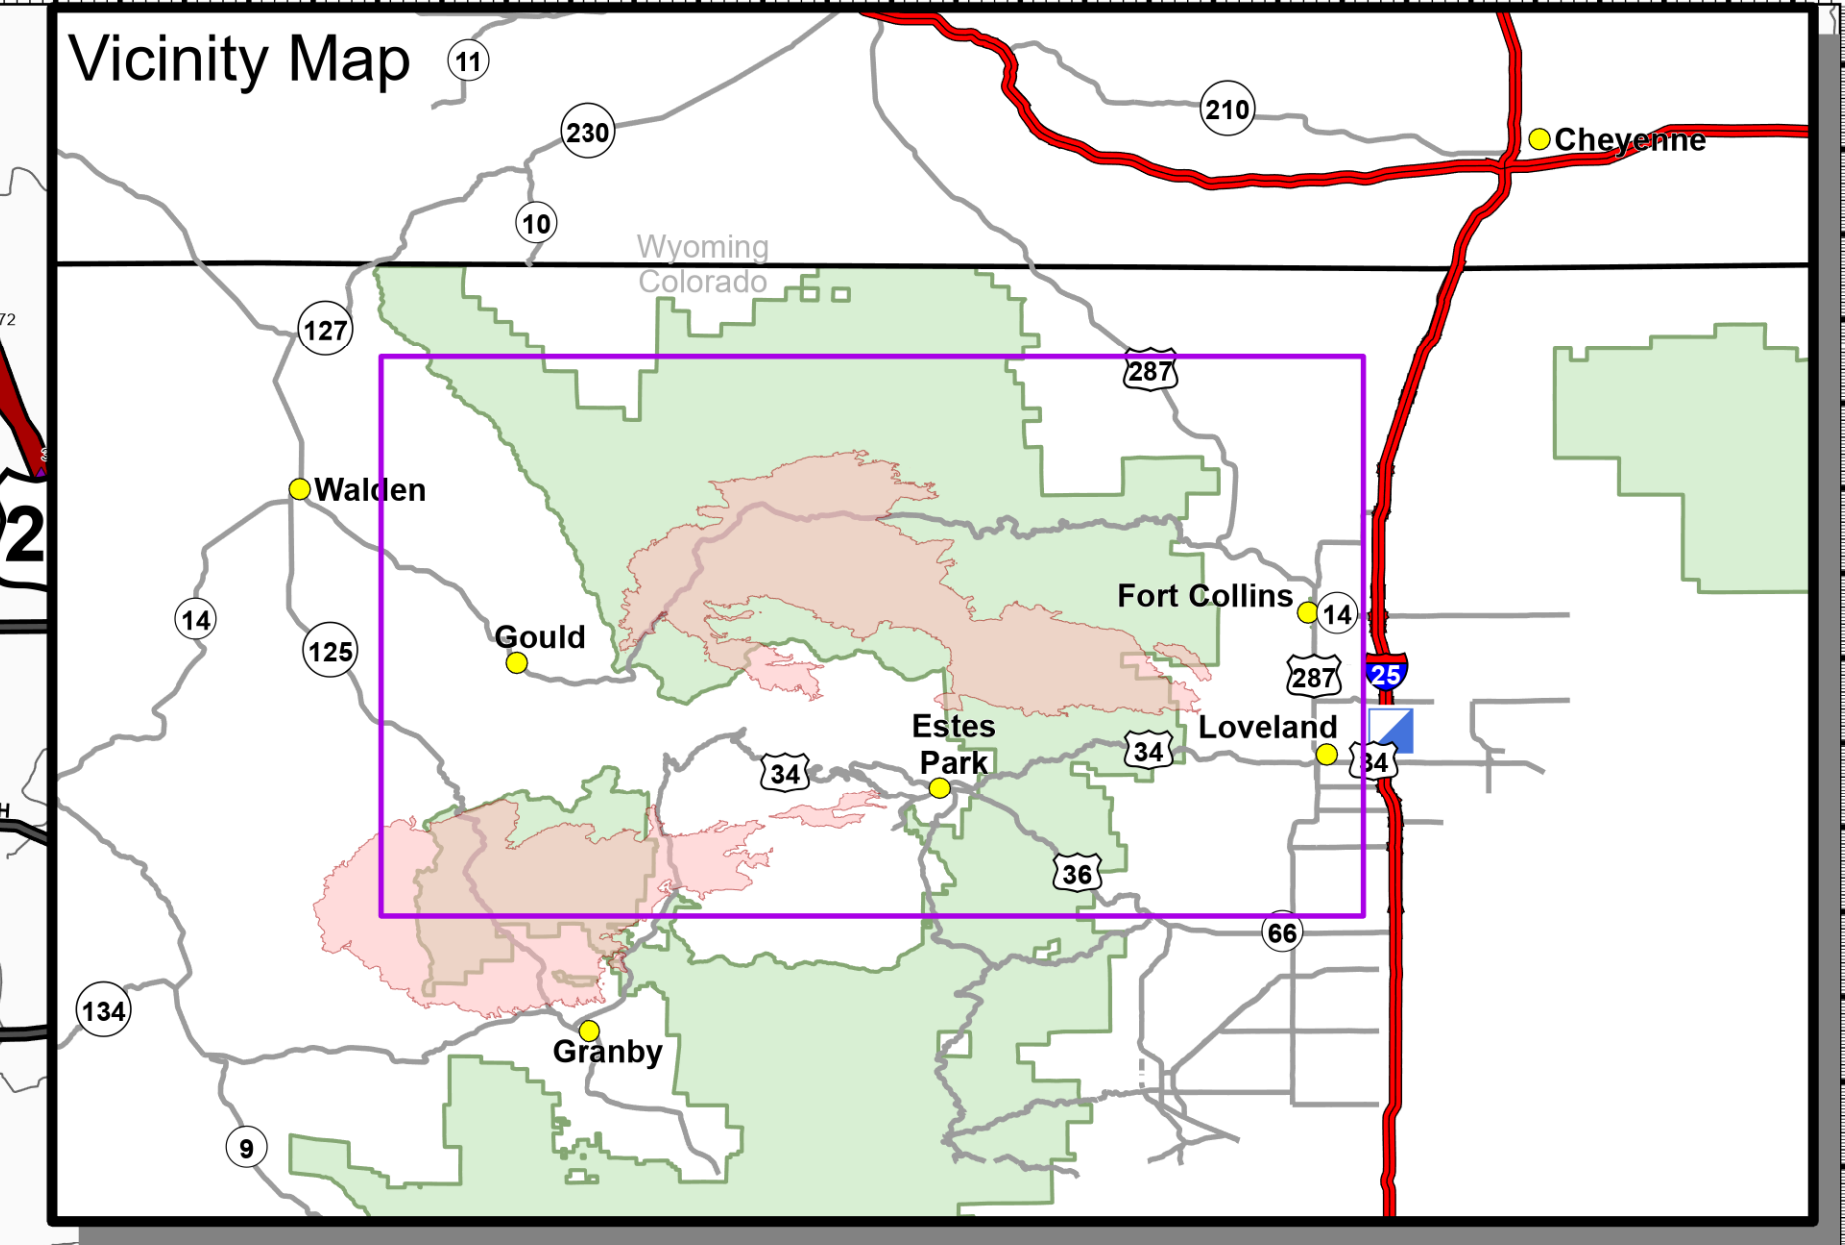

Transportation

11/18/2020

Cameron Peak
CO-ARF-000636

208,913 acres from
MMA Perimeter 11/06/2020 @ 1348

- Wildfire Daily Fire Perimeter
- Road Closure
- US or State Hwy
- Primary or County Road
- Arterial or Collector Road
- Minor or Local Road
- Highway Mile Marker
- Aerial Hazard
- Bridge
- Camp
- Culvert
- Dip Site
- Drop Point
- Fire Station
- Gate
- Hazard
- Helibase
- Unimproved Landing Area
- Helispot
- Internet Access
- Landmark
- Mobile Weather Unit
- Repeater
- Resource Location
- Retardant/Mud Pit
- Safety Zone
- Sling Site
- Staging Area
- Stream Crossing
- Water Source
- Restricted Water Source
- Water Development or Draft Site
- Value at Risk
- Other
- Division Break
- Repeater
- Airlink
- UHF

NARROW ROAD
TIGHT SWITCHBACKS
HIGH CLEARANCE
4WD ONLY

NW 10
11/17/2020 2118
Datum: North American 1983