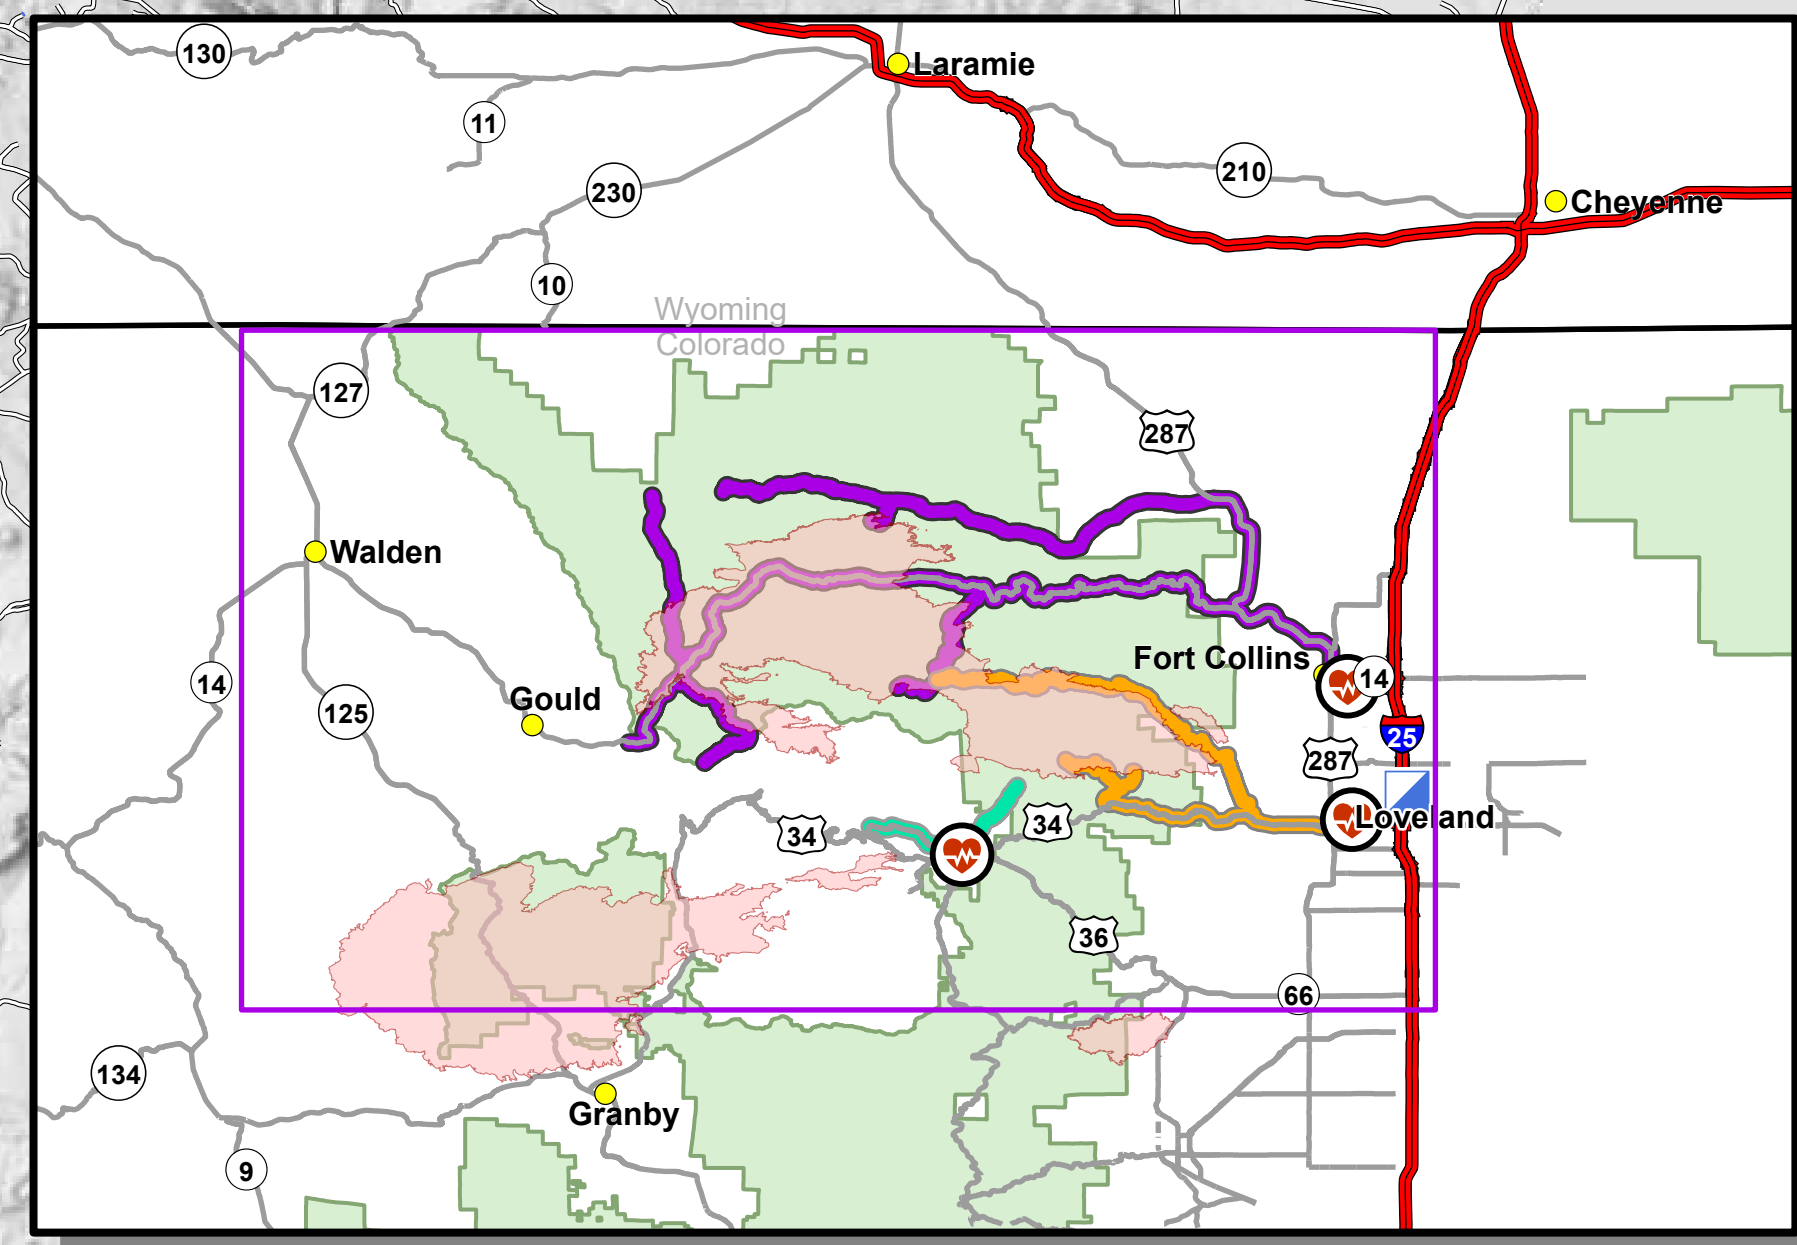

Medical Ground Transportation

11/20/2020

Cameron Peak
CO-ARF-000636
208,913 acres @ MMA
Perimeter 11/06/2020 @ 1348

- Aerial Hazard
- Bridge
- Camp
- Culvert
- Drop Point
- Fire Station
- Gate
- Hazard
- Helibase
- Unimproved Landing Area
- Helispot
- Incident Command Post
- Internet Access
- Landmark
- Lookout
- Mobile Weather Unit
- Resource Location
- Retardant/Mud Pit
- Safety Zone
- Sling Site
- Staging Area
- Stream Crossing
- Water Source
- Restricted Water Source
- Water Development or Draft Site
- Value at Risk
- Other
- Zone Break
- Division Break
- Uncontrolled Fire Edge
- Contained Fire Line
- Completed Dozer Line
- Completed Hand Line
- Road as Completed Line
- Access or Improved Road
- Line Break Completed
- Fire Break Planned or Incomplete
- Planned Fire Line
- UAS Launch and Recovery Zone
- Repair Line
- Wildfire Daily Fire Perimeter
- US or State Highway
- Primary or County Road
- Arterial or Collector Road
- Minor or Local Road
- Highway Mile Marker

- Estes Park Medical Center
- McKee Medical Center
- Poudre Valley Hospital
- Hospital
- Ambulance Transfer

LocationName	DestinationHospital	ETA to Hospital
DP 475	Estes Park Medical Center	19 min
Old Fall River Rd	Estes Park Medical Center	22 min
LocationName	DestinationHospital	ETA to Hospital
Ambulance Transfer: Loveland	McKee Medical Center	30 min
Cedar Park	McKee Medical Center	45 min
DP 385	McKee Medical Center	1 hr 23 min
DP 430	McKee Medical Center	1 hr 15 min
Storm Mountain	McKee Medical Center	45 min

11/19/2020 2106
Datum: North American 1983
Lat/Long Grid