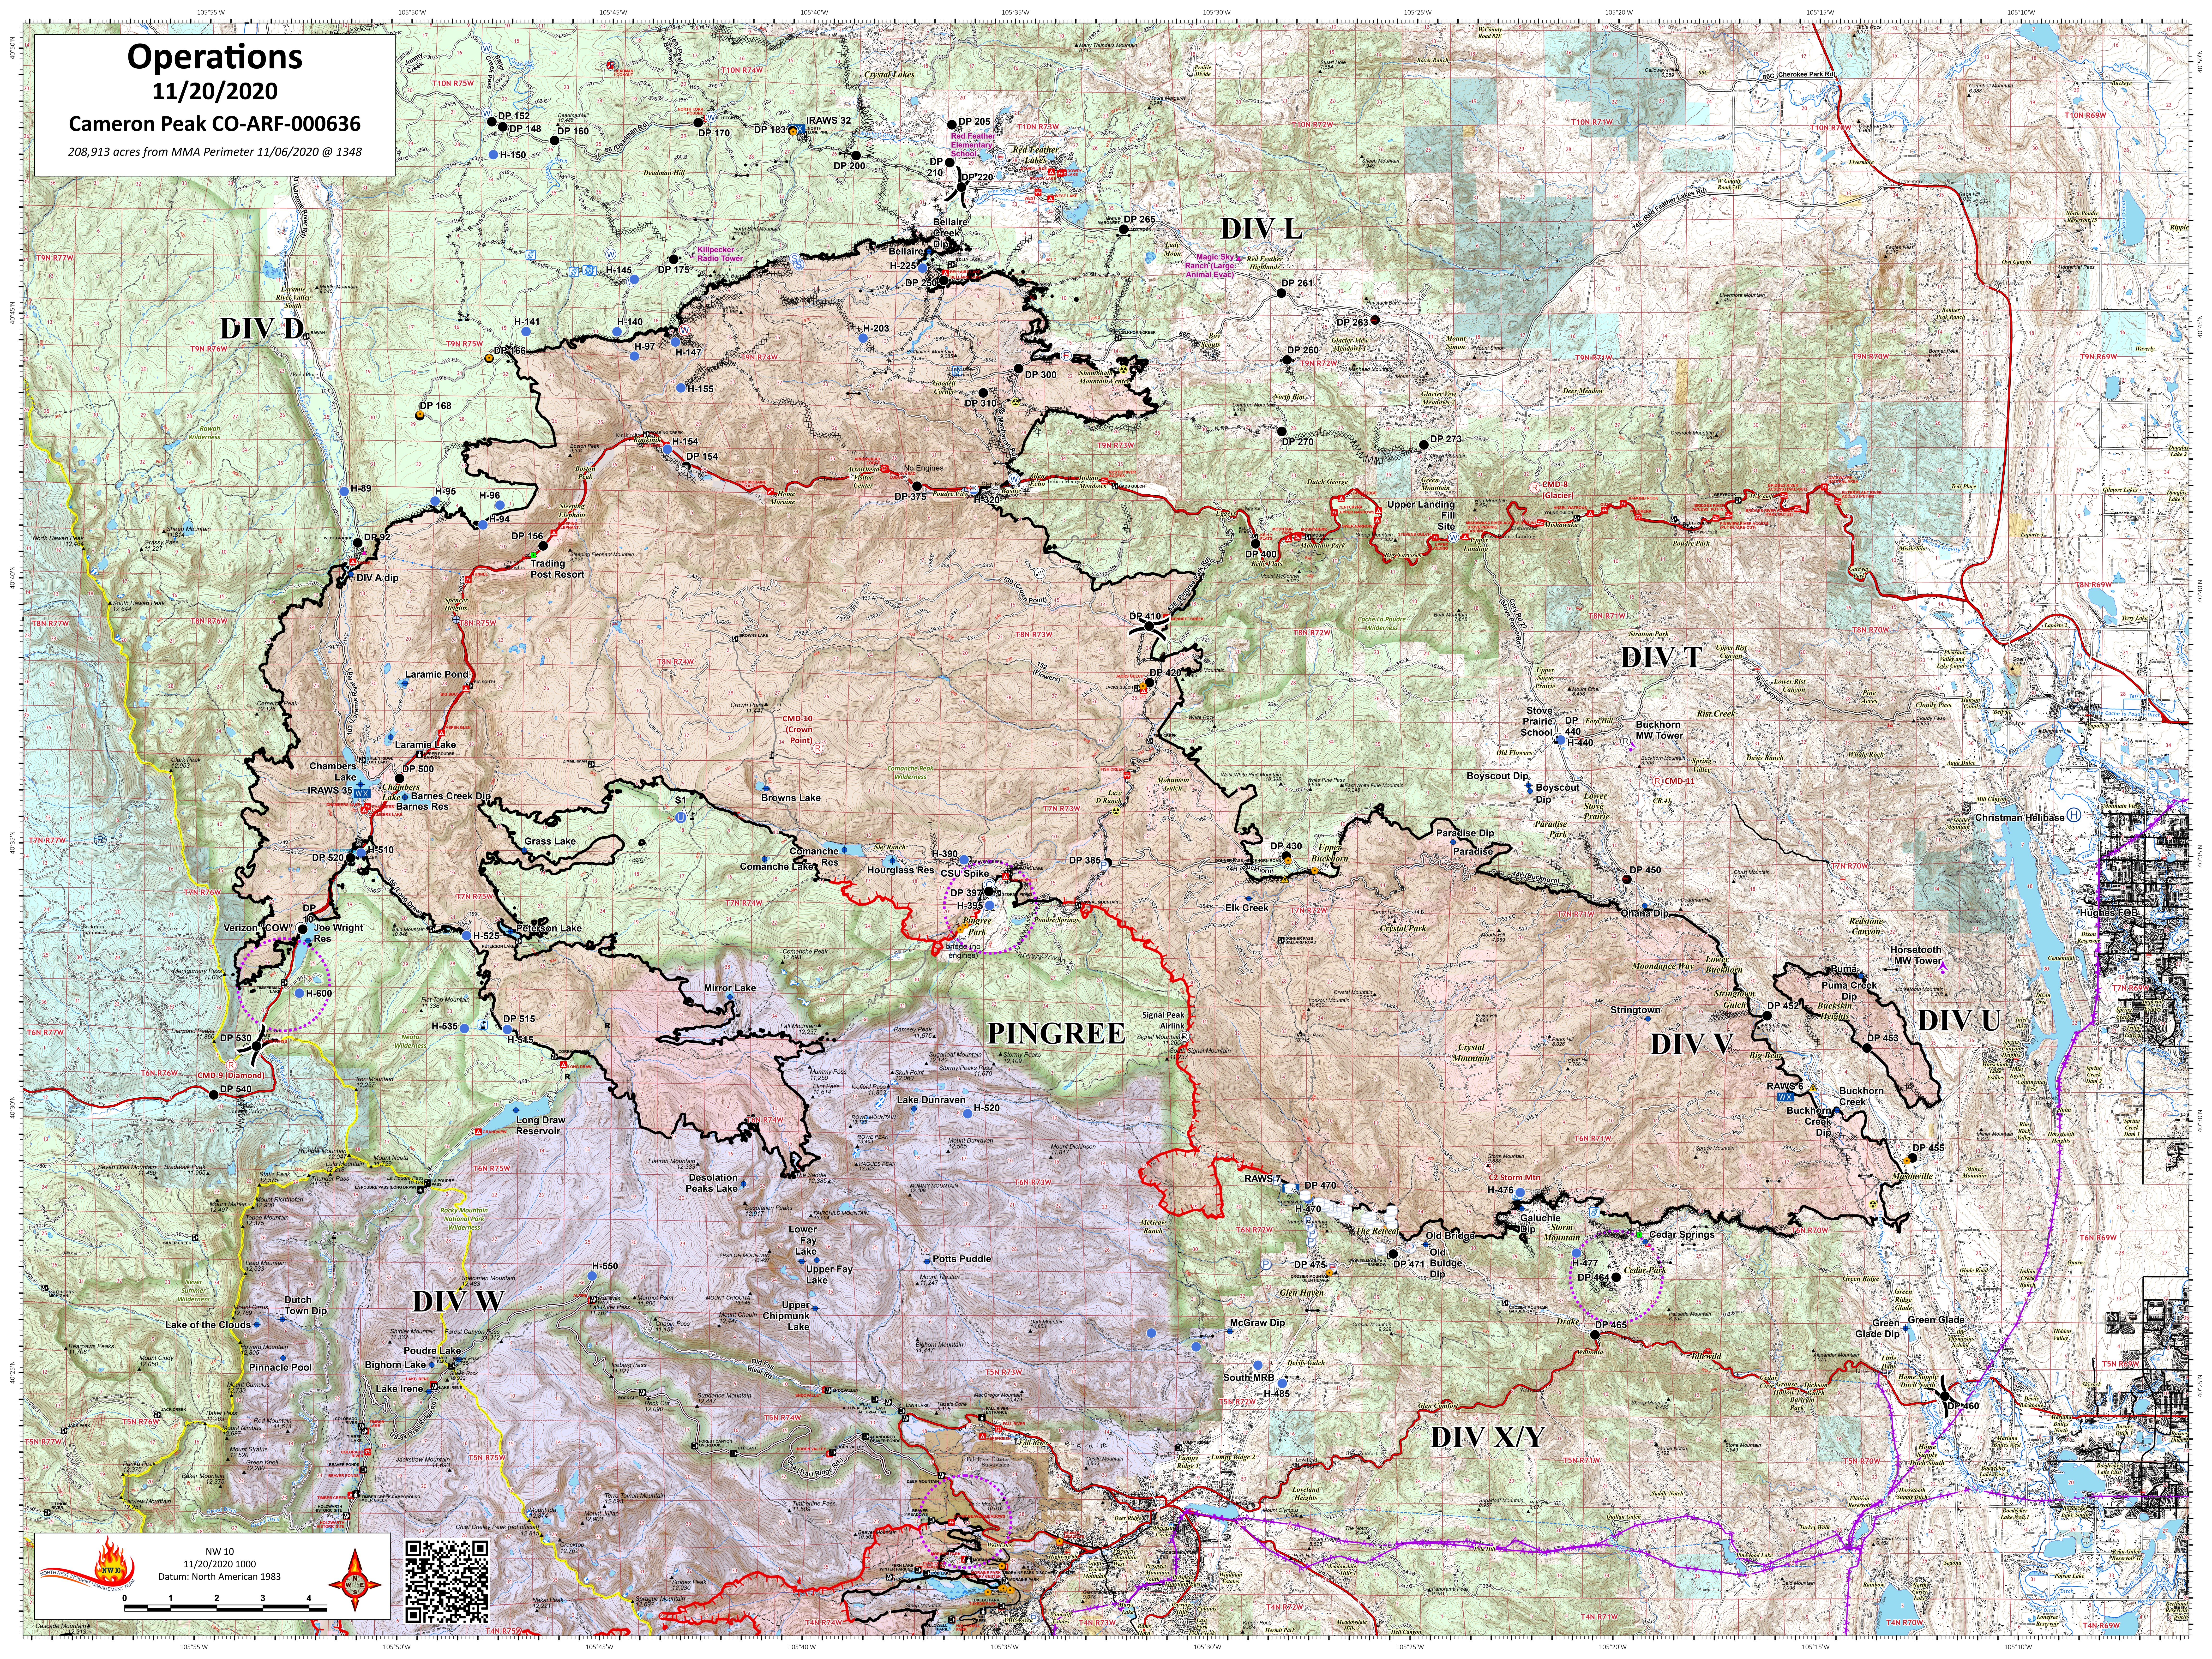

Operations

11/20/2020

Cameron Peak CO-ARF-000636

208,913 acres from MMA Perimeter 11/06/2020 @ 1348

NW 10
11/20/2020 1000
Datum: North American 1983

0 1 2 3 4