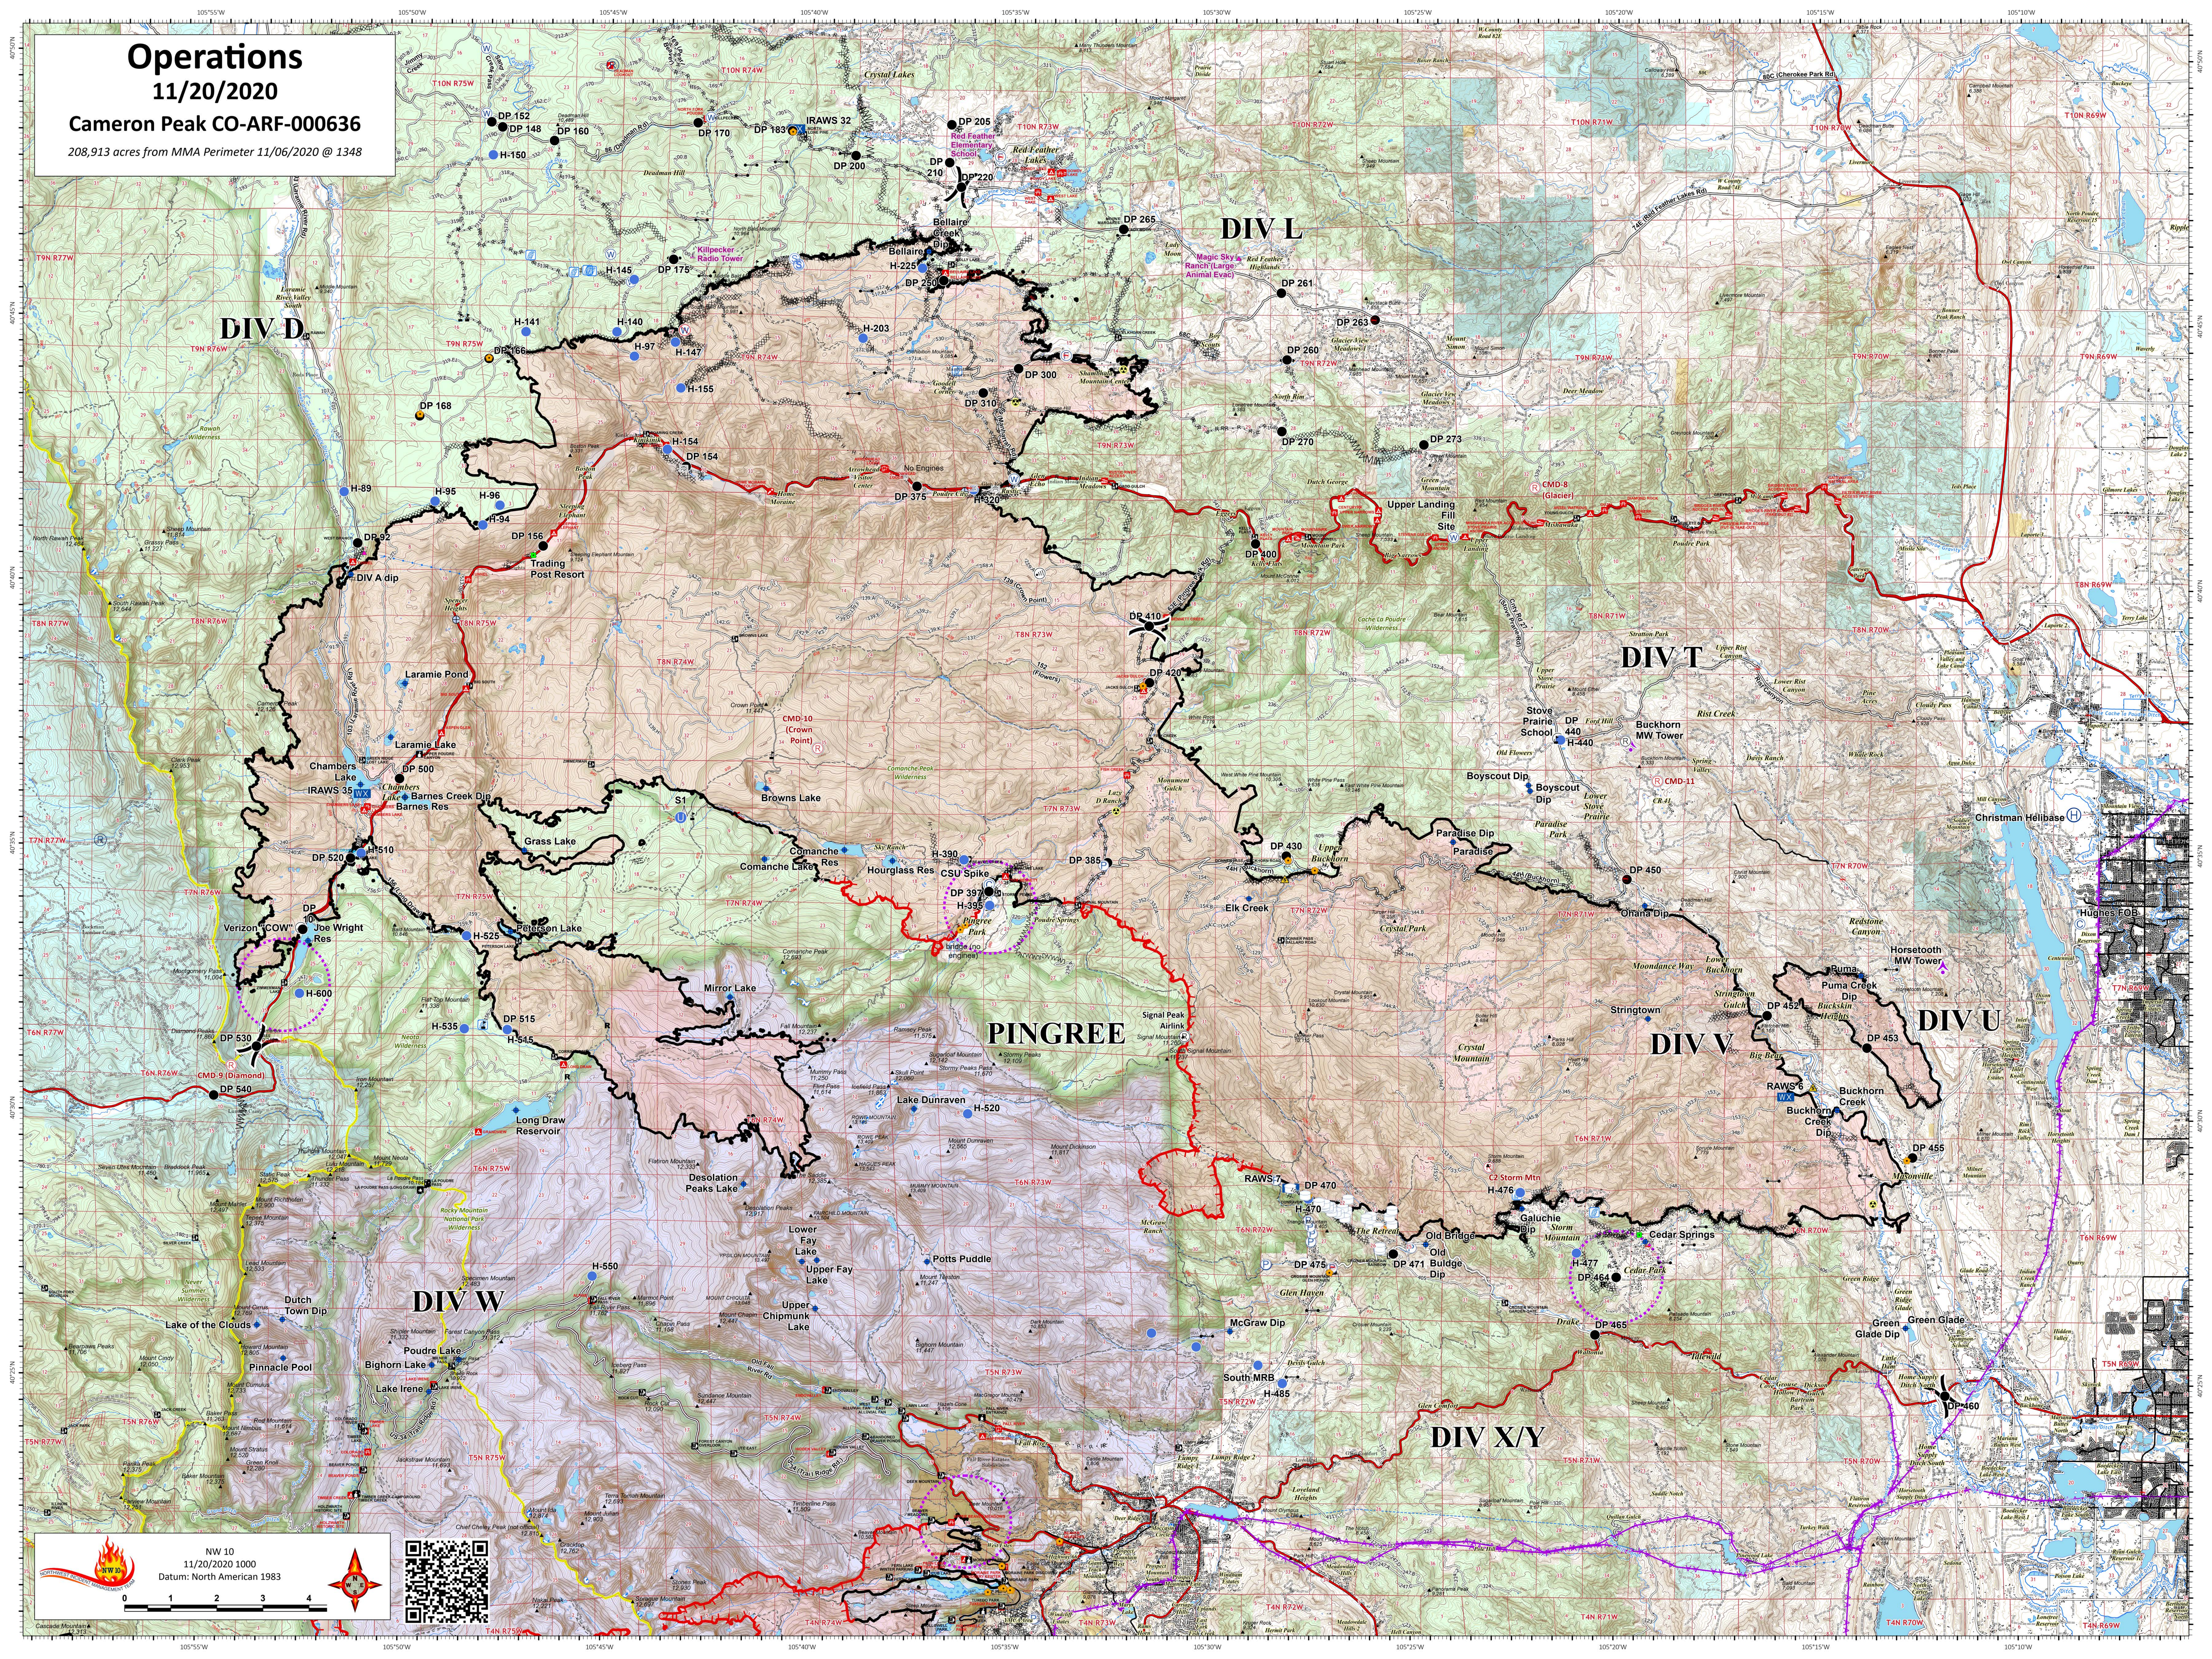

# Operations

11/20/2020

Cameron Peak CO-ARF-000636

208,913 acres from MMA Perimeter 11/06/2020 @ 1348

NW 10  
11/20/2020 1000  
Datum: North American 1983