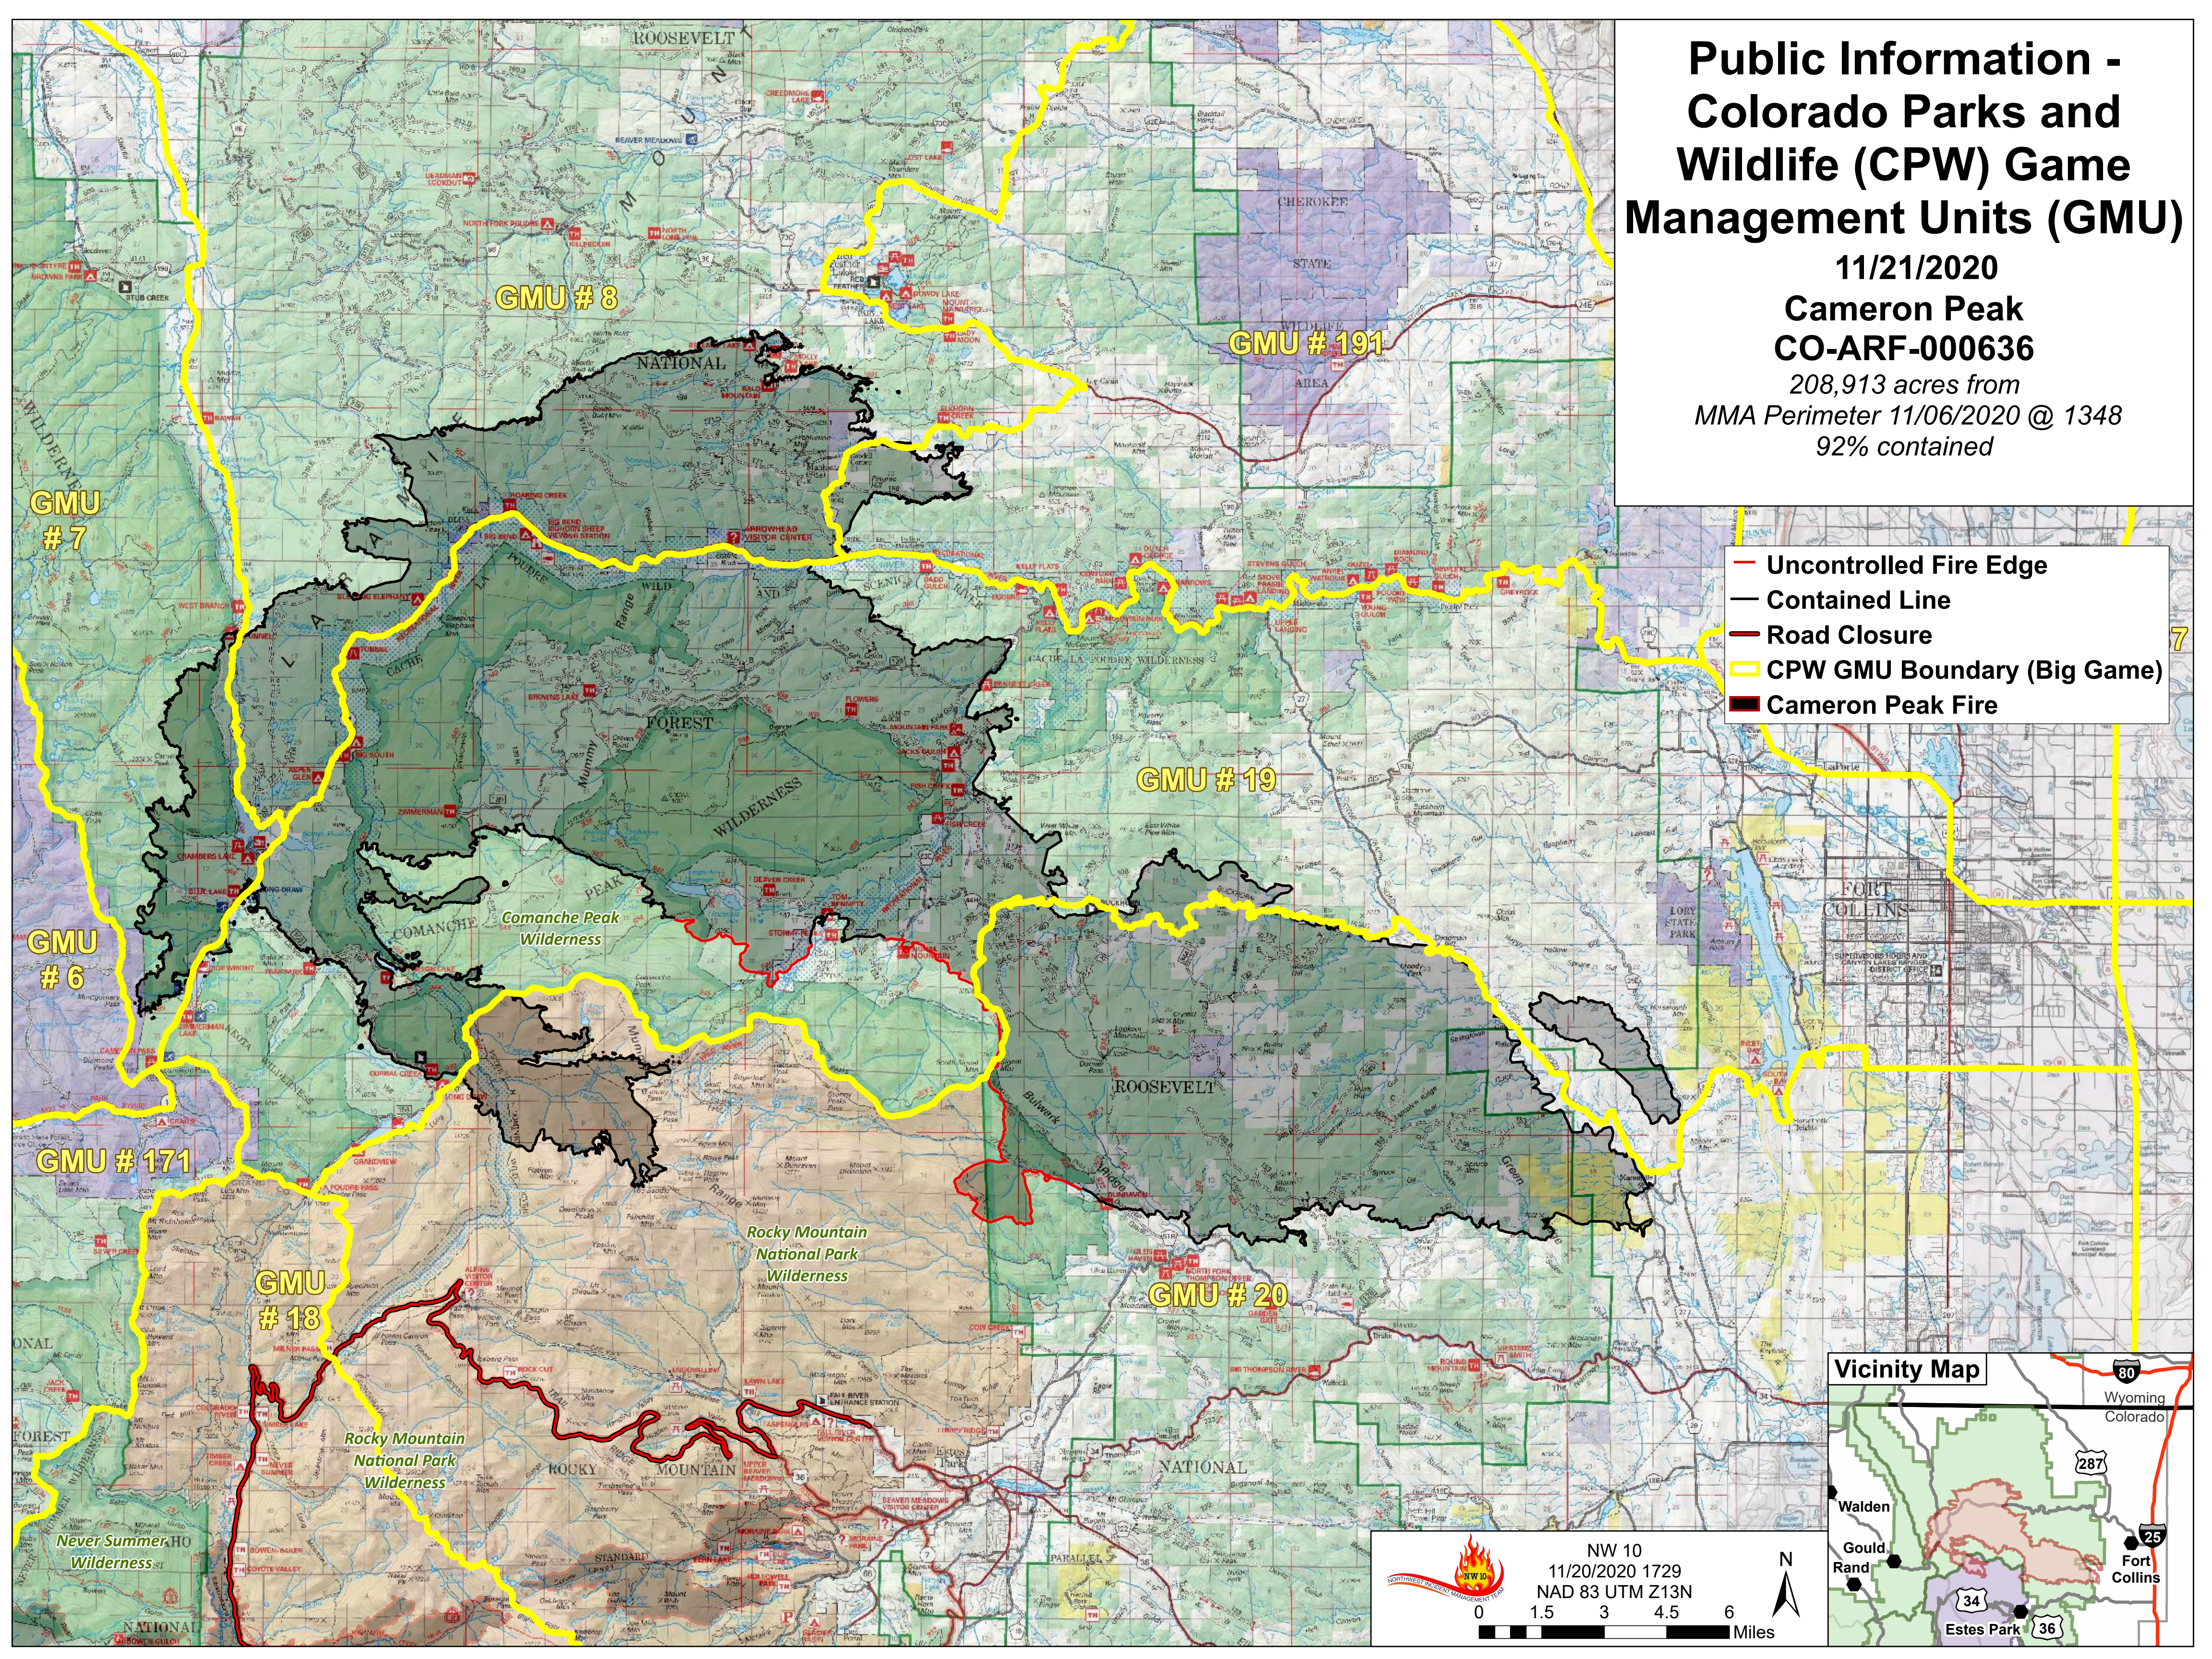

Public Information - Colorado Parks and Wildlife (CPW) Game Management Units (GMU)

11/21/2020
Cameron Peak
CO-ARF-000636
 208,913 acres from
 MMA Perimeter 11/06/2020 @ 1348
 92% contained

- Uncontrolled Fire Edge
- Contained Line
- Road Closure
- CPW GMU Boundary (Big Game)
- Cameron Peak Fire

 NW 10
 11/20/2020 1729
 NAD 83 UTM Z13N
 0 1.5 3 4.5 6 Miles