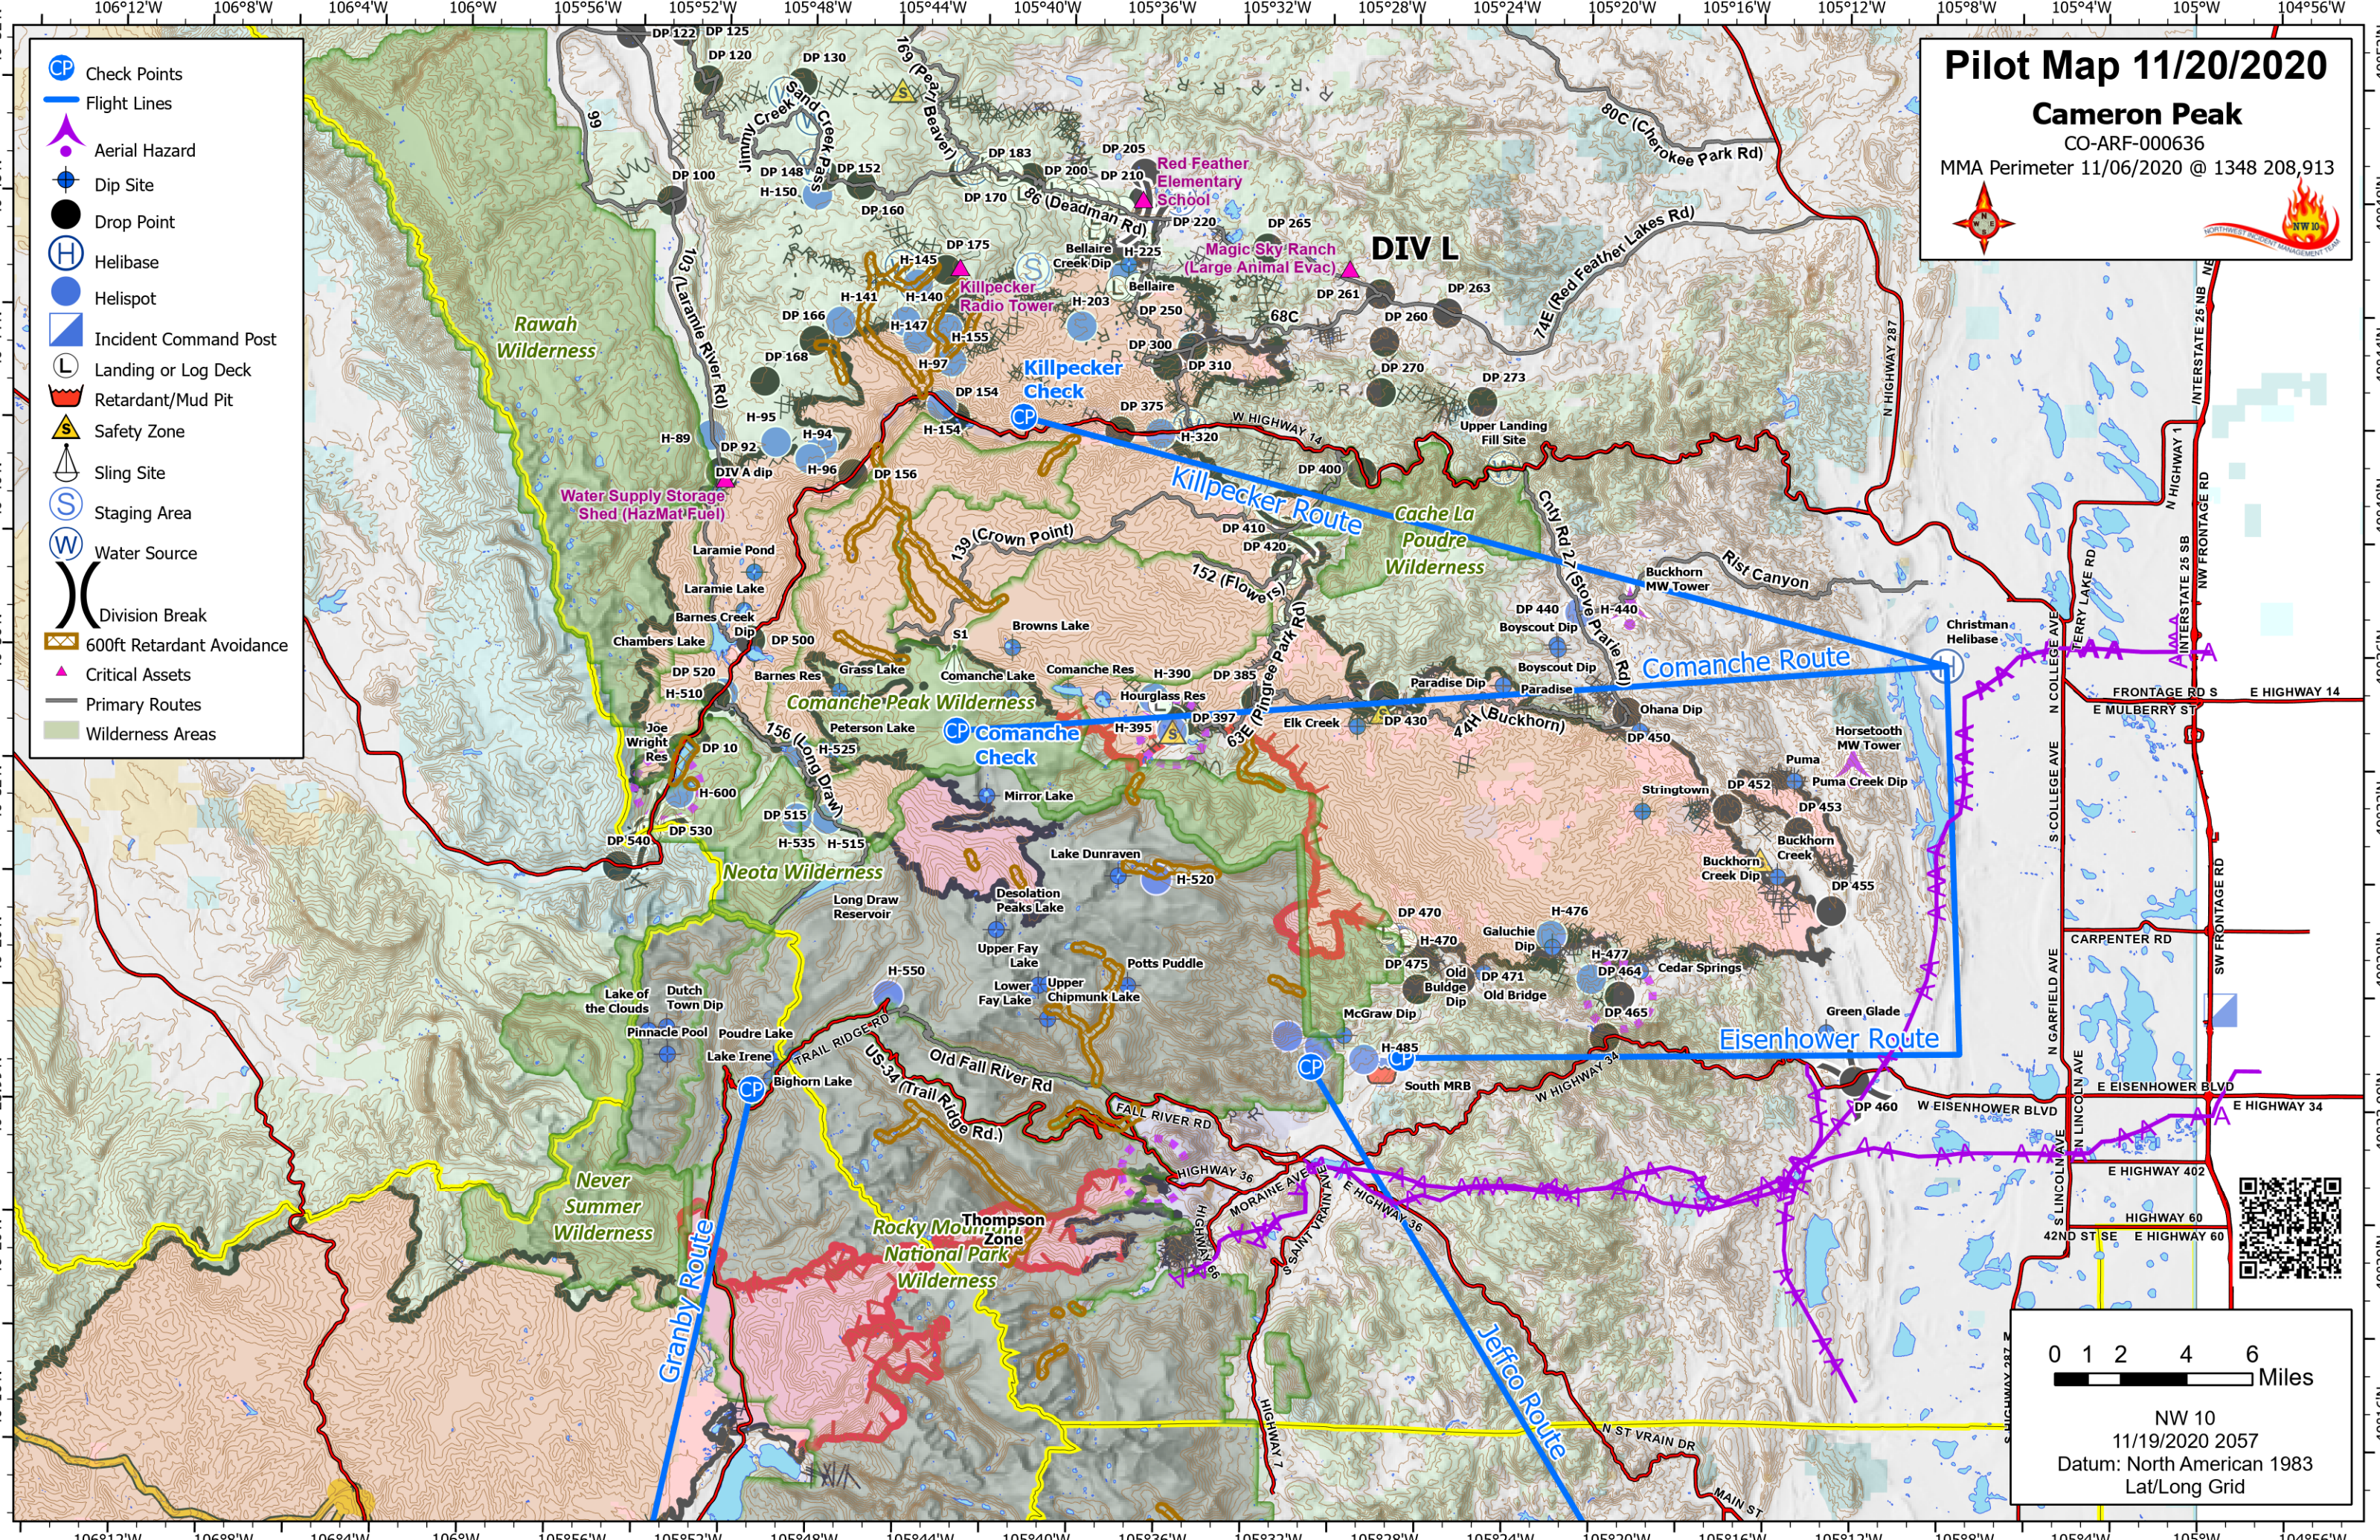

Pilot Map 11/20/2020

Cameron Peak

CO-ARF-000636
MMA Perimeter 11/06/2020 @ 1348 208,913

- Check Points
- Flight Lines
- Aerial Hazard
- Dip Site
- Drop Point
- Helibase
- Helispot
- Incident Command Post
- Landing or Log Deck
- Retardant/Mud Pit
- Safety Zone
- Sling Site
- Staging Area
- Water Source
- Division Break
- 600ft Retardant Avoidance
- Critical Assets
- Primary Routes
- Wilderness Areas

0 1 2 4 6 Miles

NW 10
11/19/2020 2057
Datum: North American 1983
Lat/Long Grid