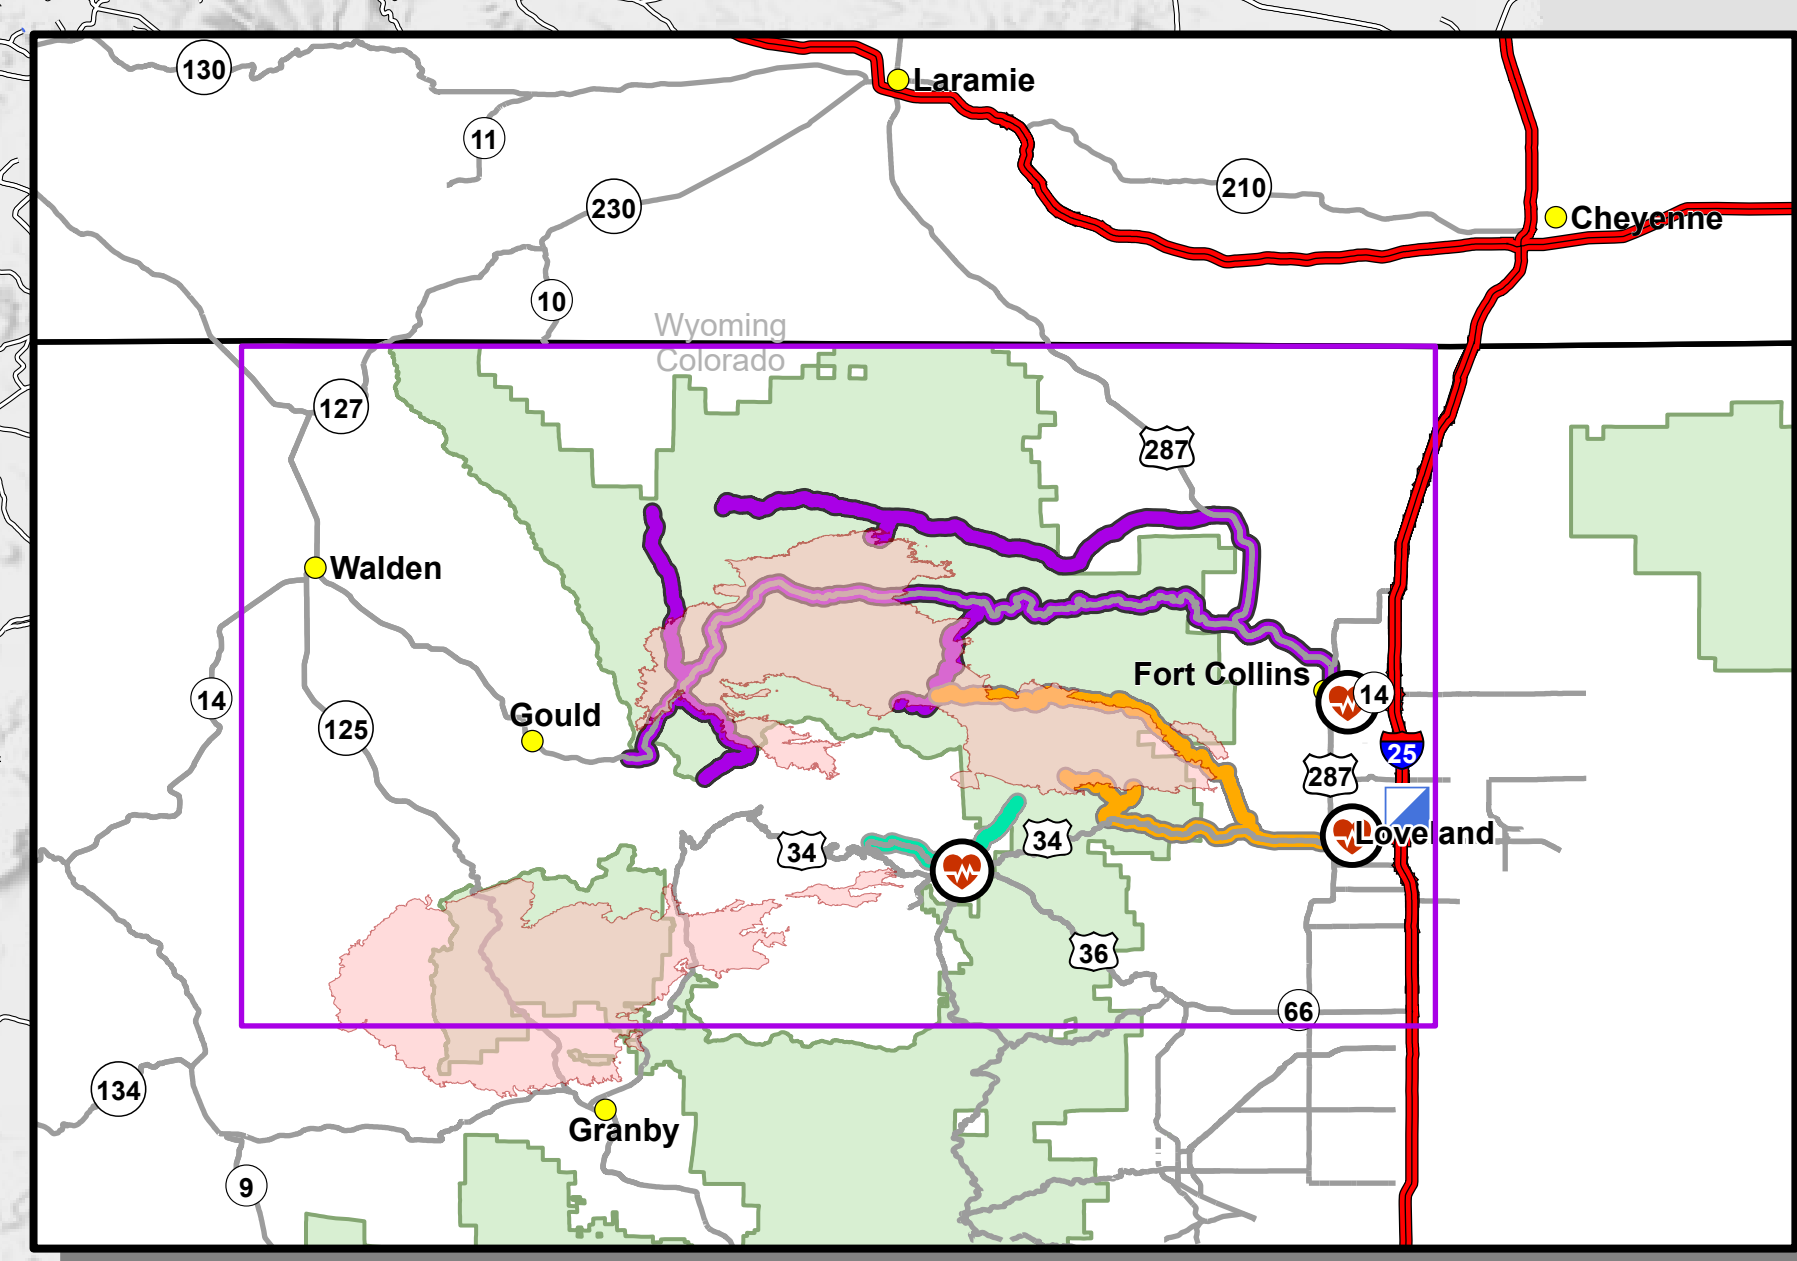

Medical Ground Transportation

11/21/2020

Cameron Peak
 CO-ARF-000636
 208,913 acres @ MMA
 Perimeter 11/06/2020 @ 1348

- Aerial Hazard
- Bridge
- Camp
- Clean Up Area
- Culvert
- Dip Site
- Drop Point
- Fire Station
- Gate
- Hazard
- Helibase
- Unimproved Landing Area
- Helispot
- Incident Command Post
- Internet Access
- Landmark
- Resource Location
- Safety Zone
- Sling Site
- Staging Area
- Stream Crossing
- Water Source
- Restricted Water Source
- Water Development or Draft Site
- Value at Risk
- Other
- Zone Break
- Division Break
- Uncontrolled Fire Edge
- Contained Line
- Completed Dozer Line
- Completed Hand Line
- Road as Completed Line
- Access or Improved Road
- Line Break Completed
- Fire Break Planned or Incomplete
- UAS Launch and Recovery Zone
- Repair Line
- Wildfire Daily Fire Perimeter
- US or State Highway
- Primary or County Road
- Arterial or Collector Road
- Minor or Local Road
- Highway Mile Marker

- Estes Park Medical Center
- McKee Medical Center
- Poudre Valley Hospital
- Hospital
- Ambulance Transfer

LocationName	DestinationHospital	ETA to Hospital
DP 475	Estes Park Medical Center	19 min
Old Fall River Rd	Estes Park Medical Center	22 min
LocationName	DestinationHospital	ETA to Hospital
Ambulance Transfer: Loveland	McKee Medical Center	30 min
Cedar Park	McKee Medical Center	45 min
DP 385	McKee Medical Center	1 hr 23 min
DP 430	McKee Medical Center	1 hr 15 min
Storm Mountain	McKee Medical Center	45 min
LocationName	DestinationHospital	ETA to Hospital
156 Long Draw Rd	Poudre Valley Hospital	2 hrs 10 min
Ambulance Transfer: Fort Collins	Poudre Valley Hospital	55 min
Ambulance Transfer: Fort Collins	Poudre Valley Hospital	33 min
CSU Mountain Campus	Poudre Valley Hospital	1 hr 45 min
DP 170	Poudre Valley Hospital	1 hr 13 min
DP 540	Poudre Valley Hospital	1 hr 50 min
Foxtrot Spike	Poudre Valley Hospital	1 hr 33 min
Romeo Spike	Poudre Valley Hospital	1 hr 8 min
Stub Creek Work Center	Poudre Valley Hospital	2 hr 20 min