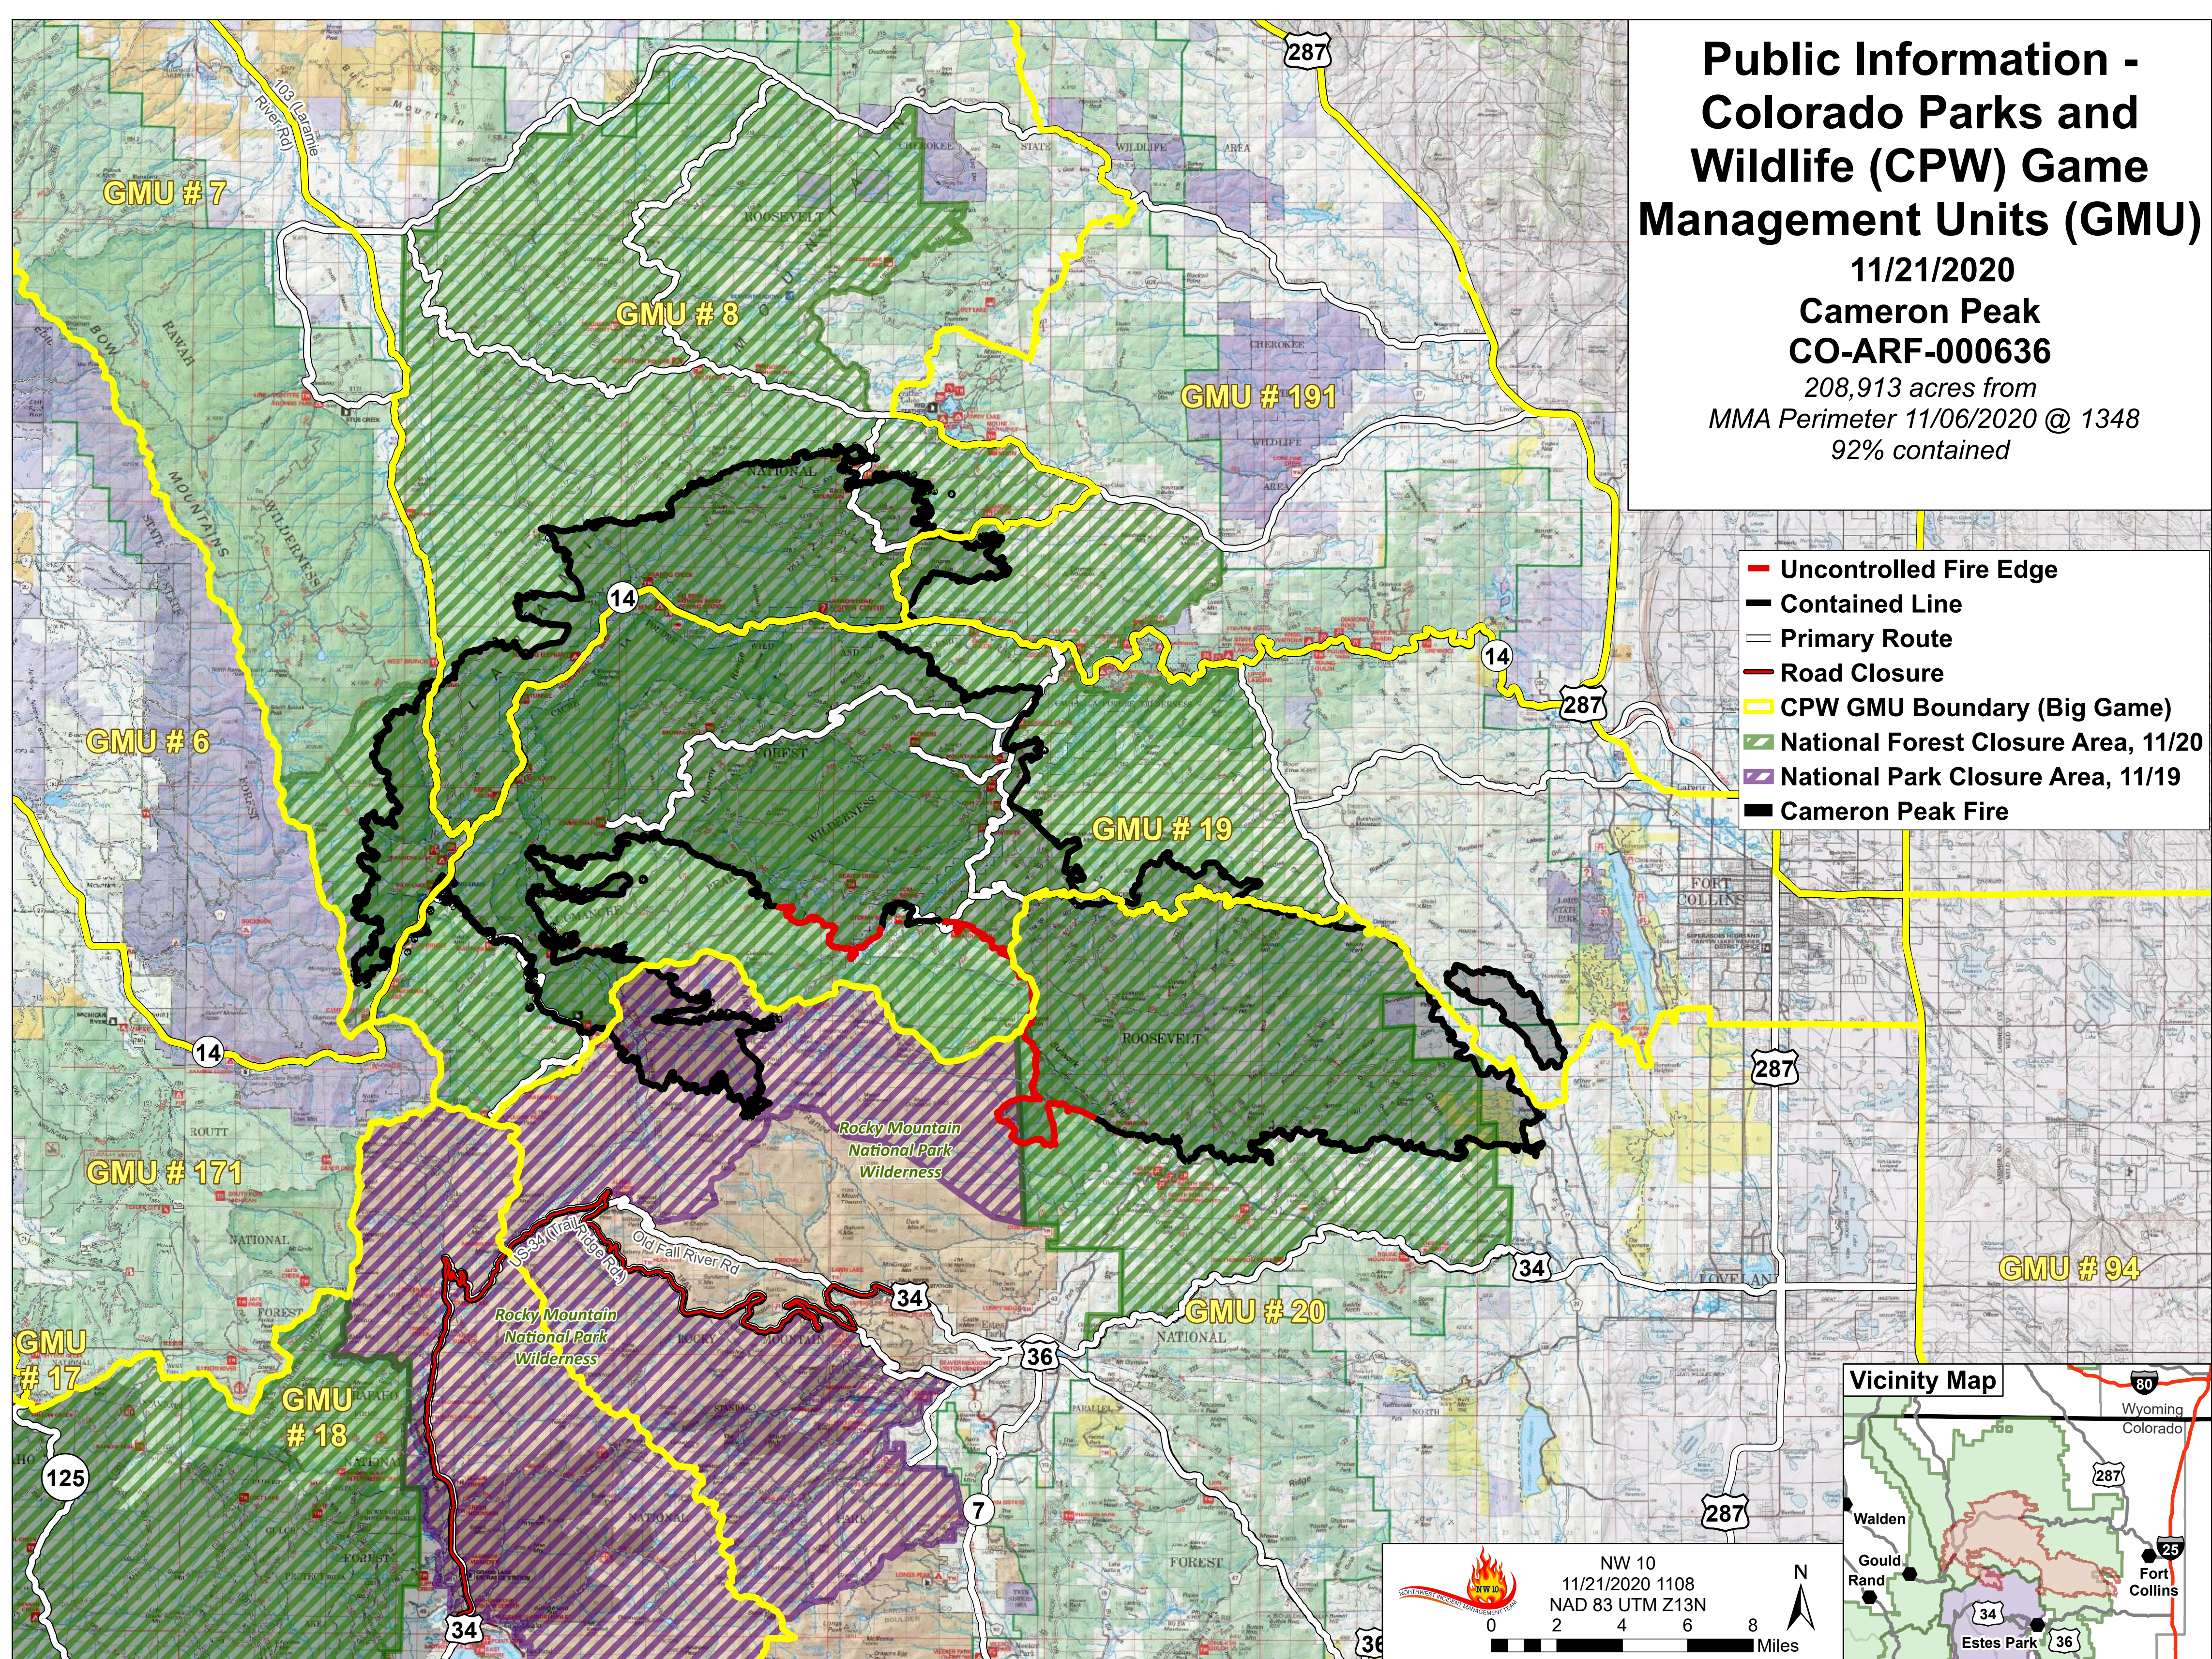

Public Information - Colorado Parks and Wildlife (CPW) Game Management Units (GMU)

11/21/2020
Cameron Peak
CO-ARF-000636
 208,913 acres from
 MMA Perimeter 11/06/2020 @ 1348
 92% contained

- Uncontrolled Fire Edge
- Contained Line
- Primary Route
- Road Closure
- CPW GMU Boundary (Big Game)
- National Forest Closure Area, 11/20
- National Park Closure Area, 11/19
- Cameron Peak Fire

 NW 10
 11/21/2020 1108
 NAD 83 UTM Z13N
 0 2 4 6 8 Miles