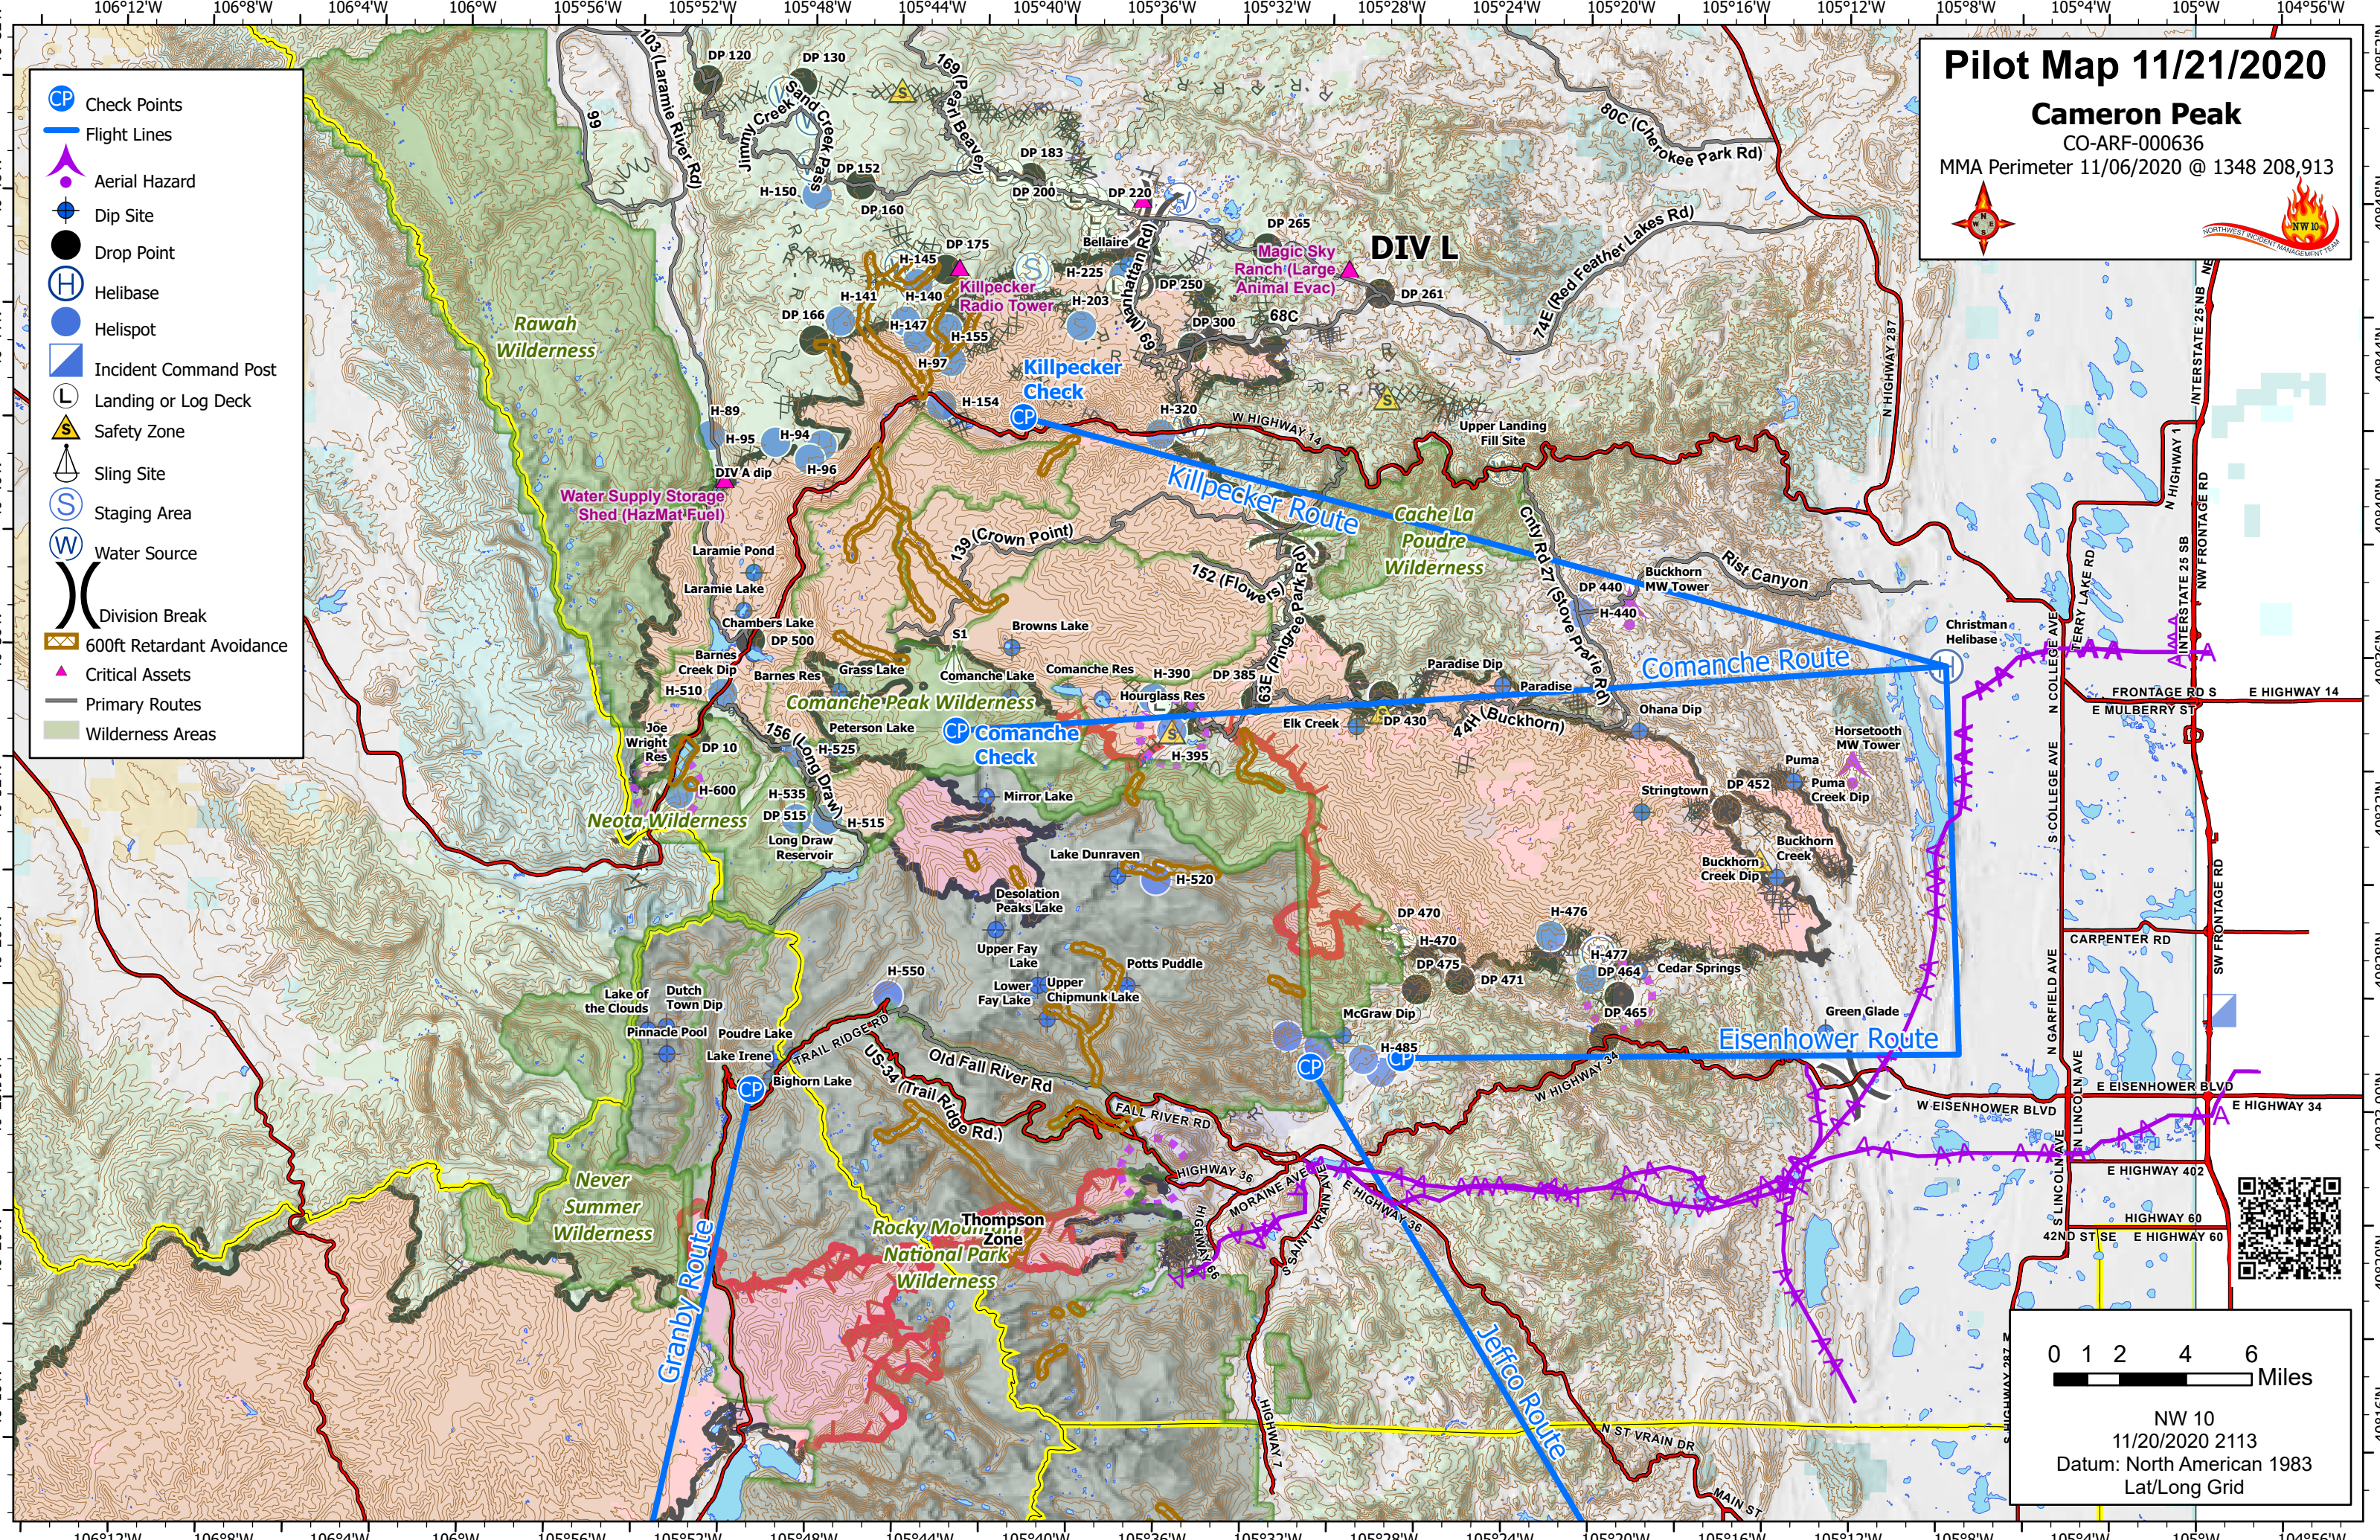

# Pilot Map 11/21/2020

## Cameron Peak

CO-ARF-000636  
MMA Perimeter 11/06/2020 @ 1348 208,913

- CP Check Points
- Flight Lines
- Aerial Hazard
- Dip Site
- Drop Point
- Helibase
- Helispot
- Incident Command Post
- Landing or Log Deck
- Safety Zone
- Sling Site
- Staging Area
- Water Source
- Division Break
- 600ft Retardant Avoidance
- Critical Assets
- Primary Routes
- Wilderness Areas

NW 10  
11/20/2020 2113  
Datum: North American 1983  
Lat/Long Grid