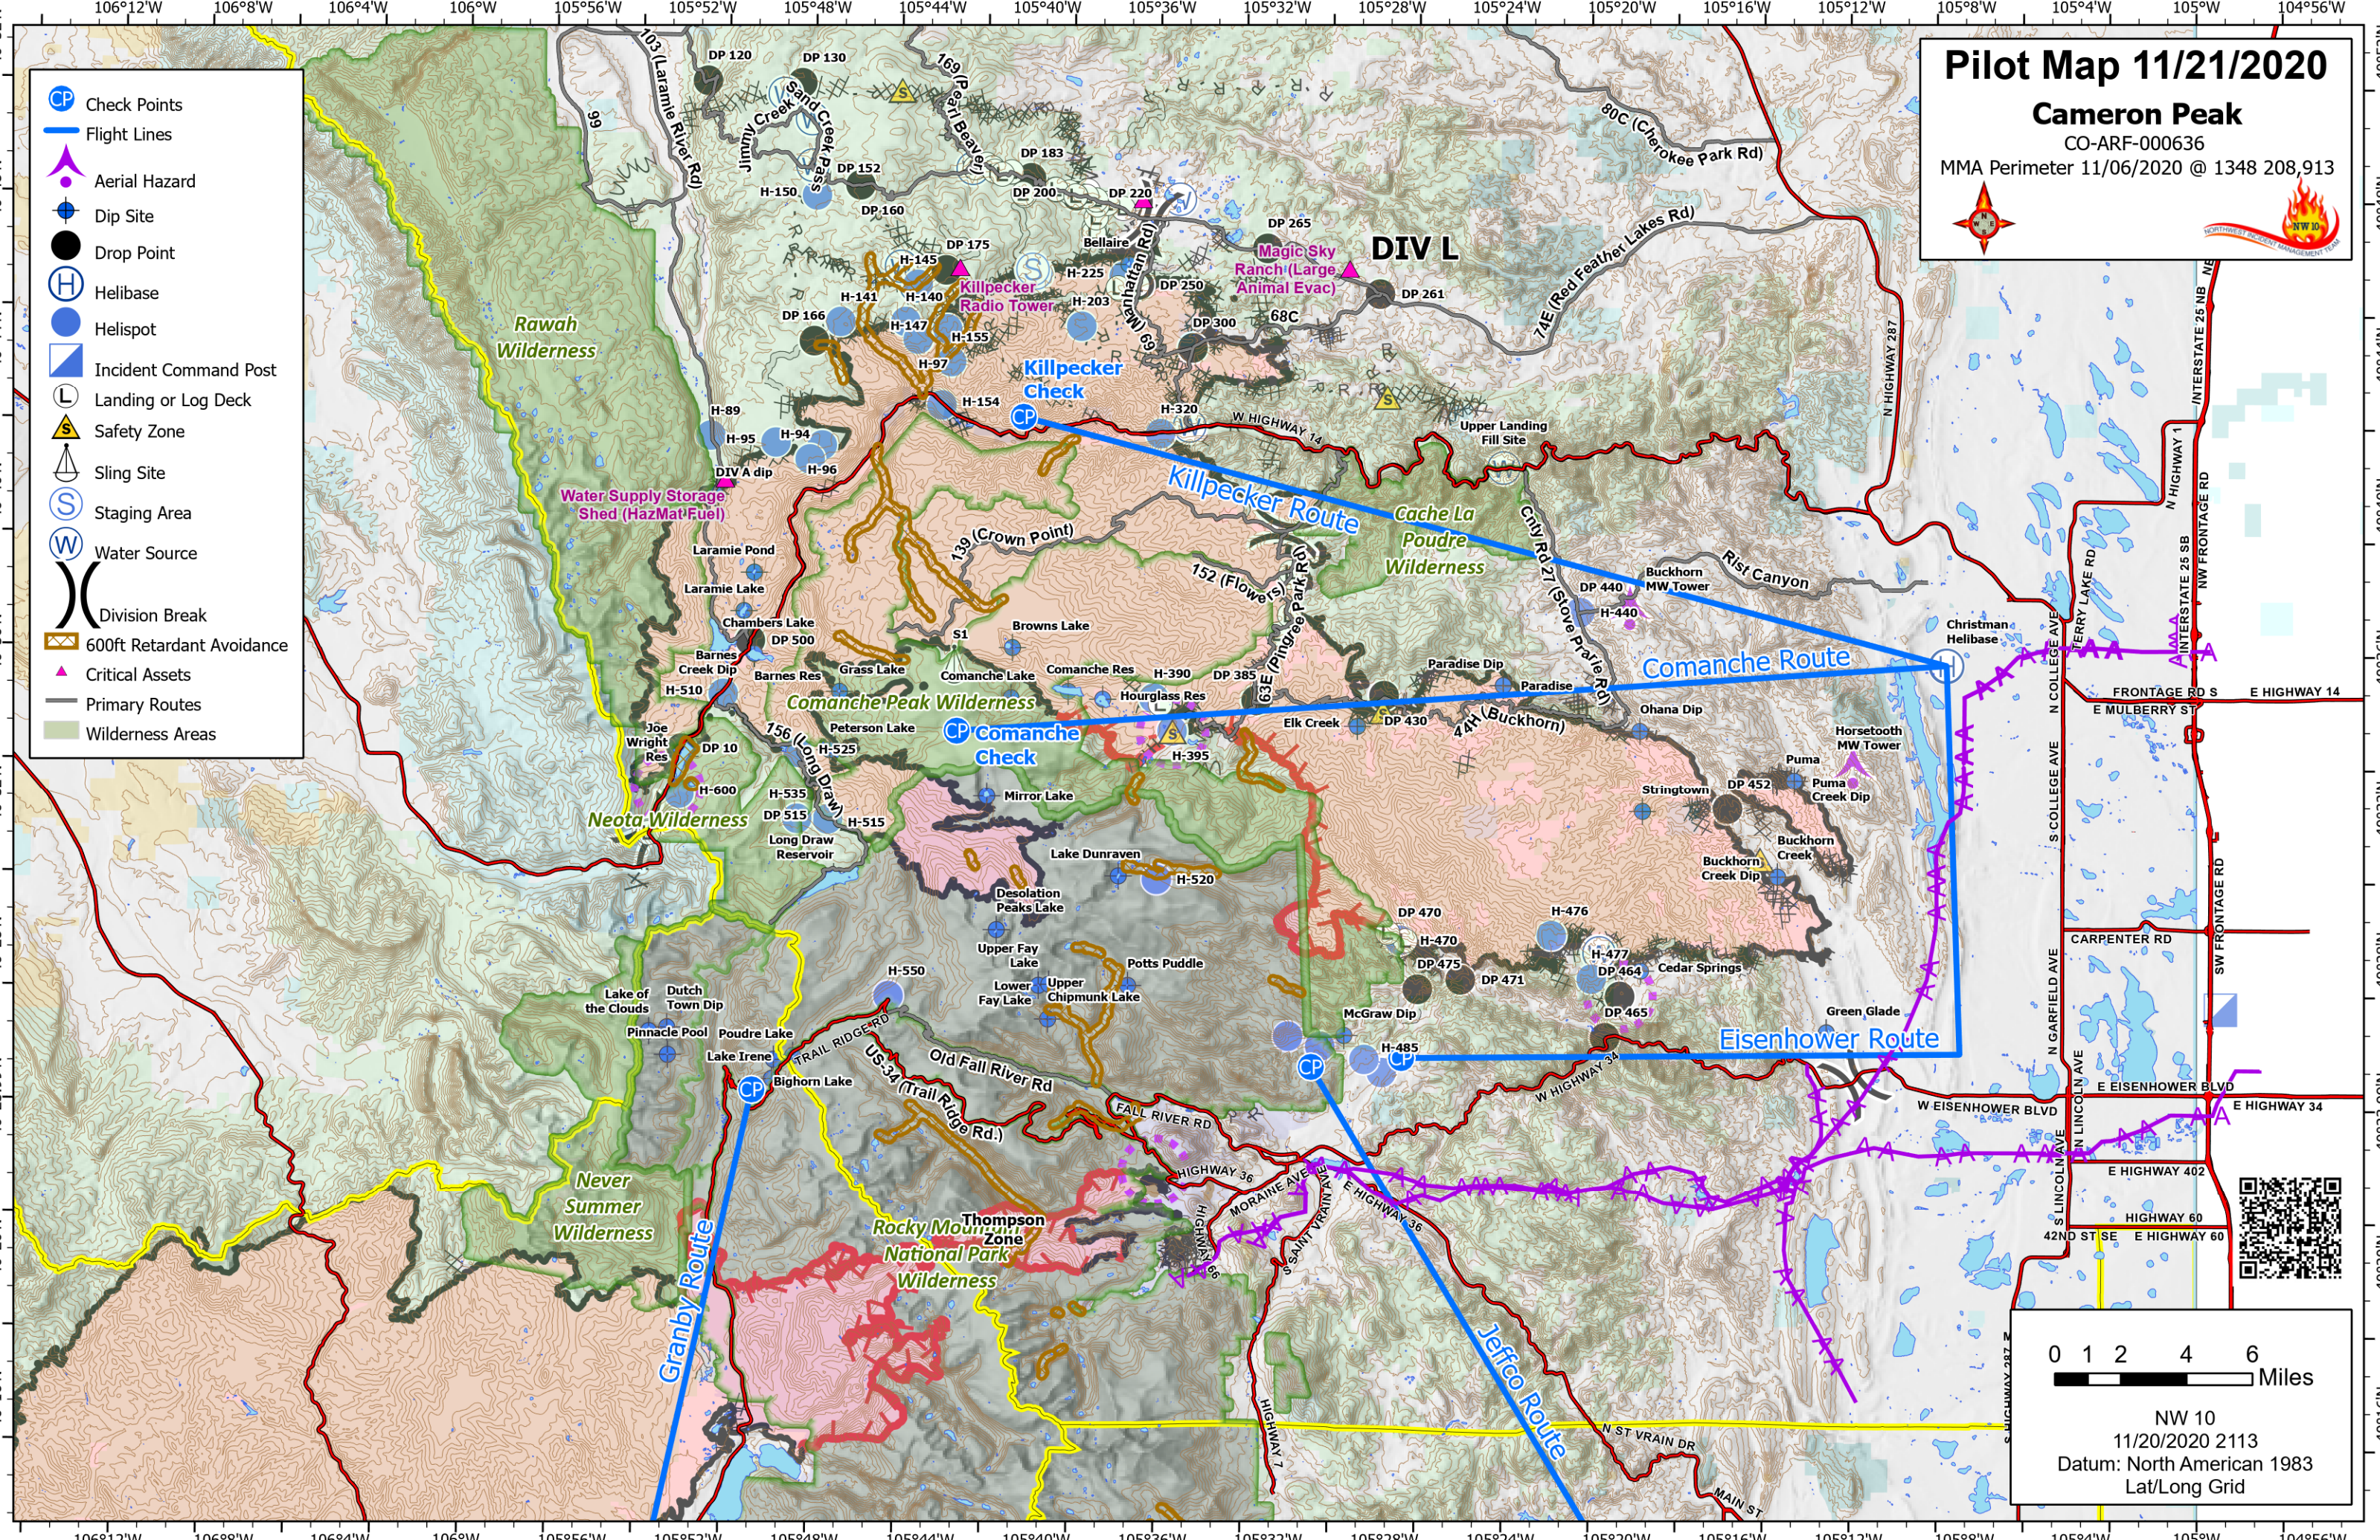

Pilot Map 11/21/2020

Cameron Peak

CO-ARF-000636
MMA Perimeter 11/06/2020 @ 1348 208,913

- Check Points
- Flight Lines
- Aerial Hazard
- Dip Site
- Drop Point
- Helibase
- Helispot
- Incident Command Post
- Landing or Log Deck
- Safety Zone
- Sling Site
- Staging Area
- Water Source
- Division Break
- 600ft Retardant Avoidance
- Critical Assets
- Primary Routes
- Wilderness Areas

0 1 2 4 6 Miles

NW 10
11/20/2020 2113
Datum: North American 1983
Lat/Long Grid