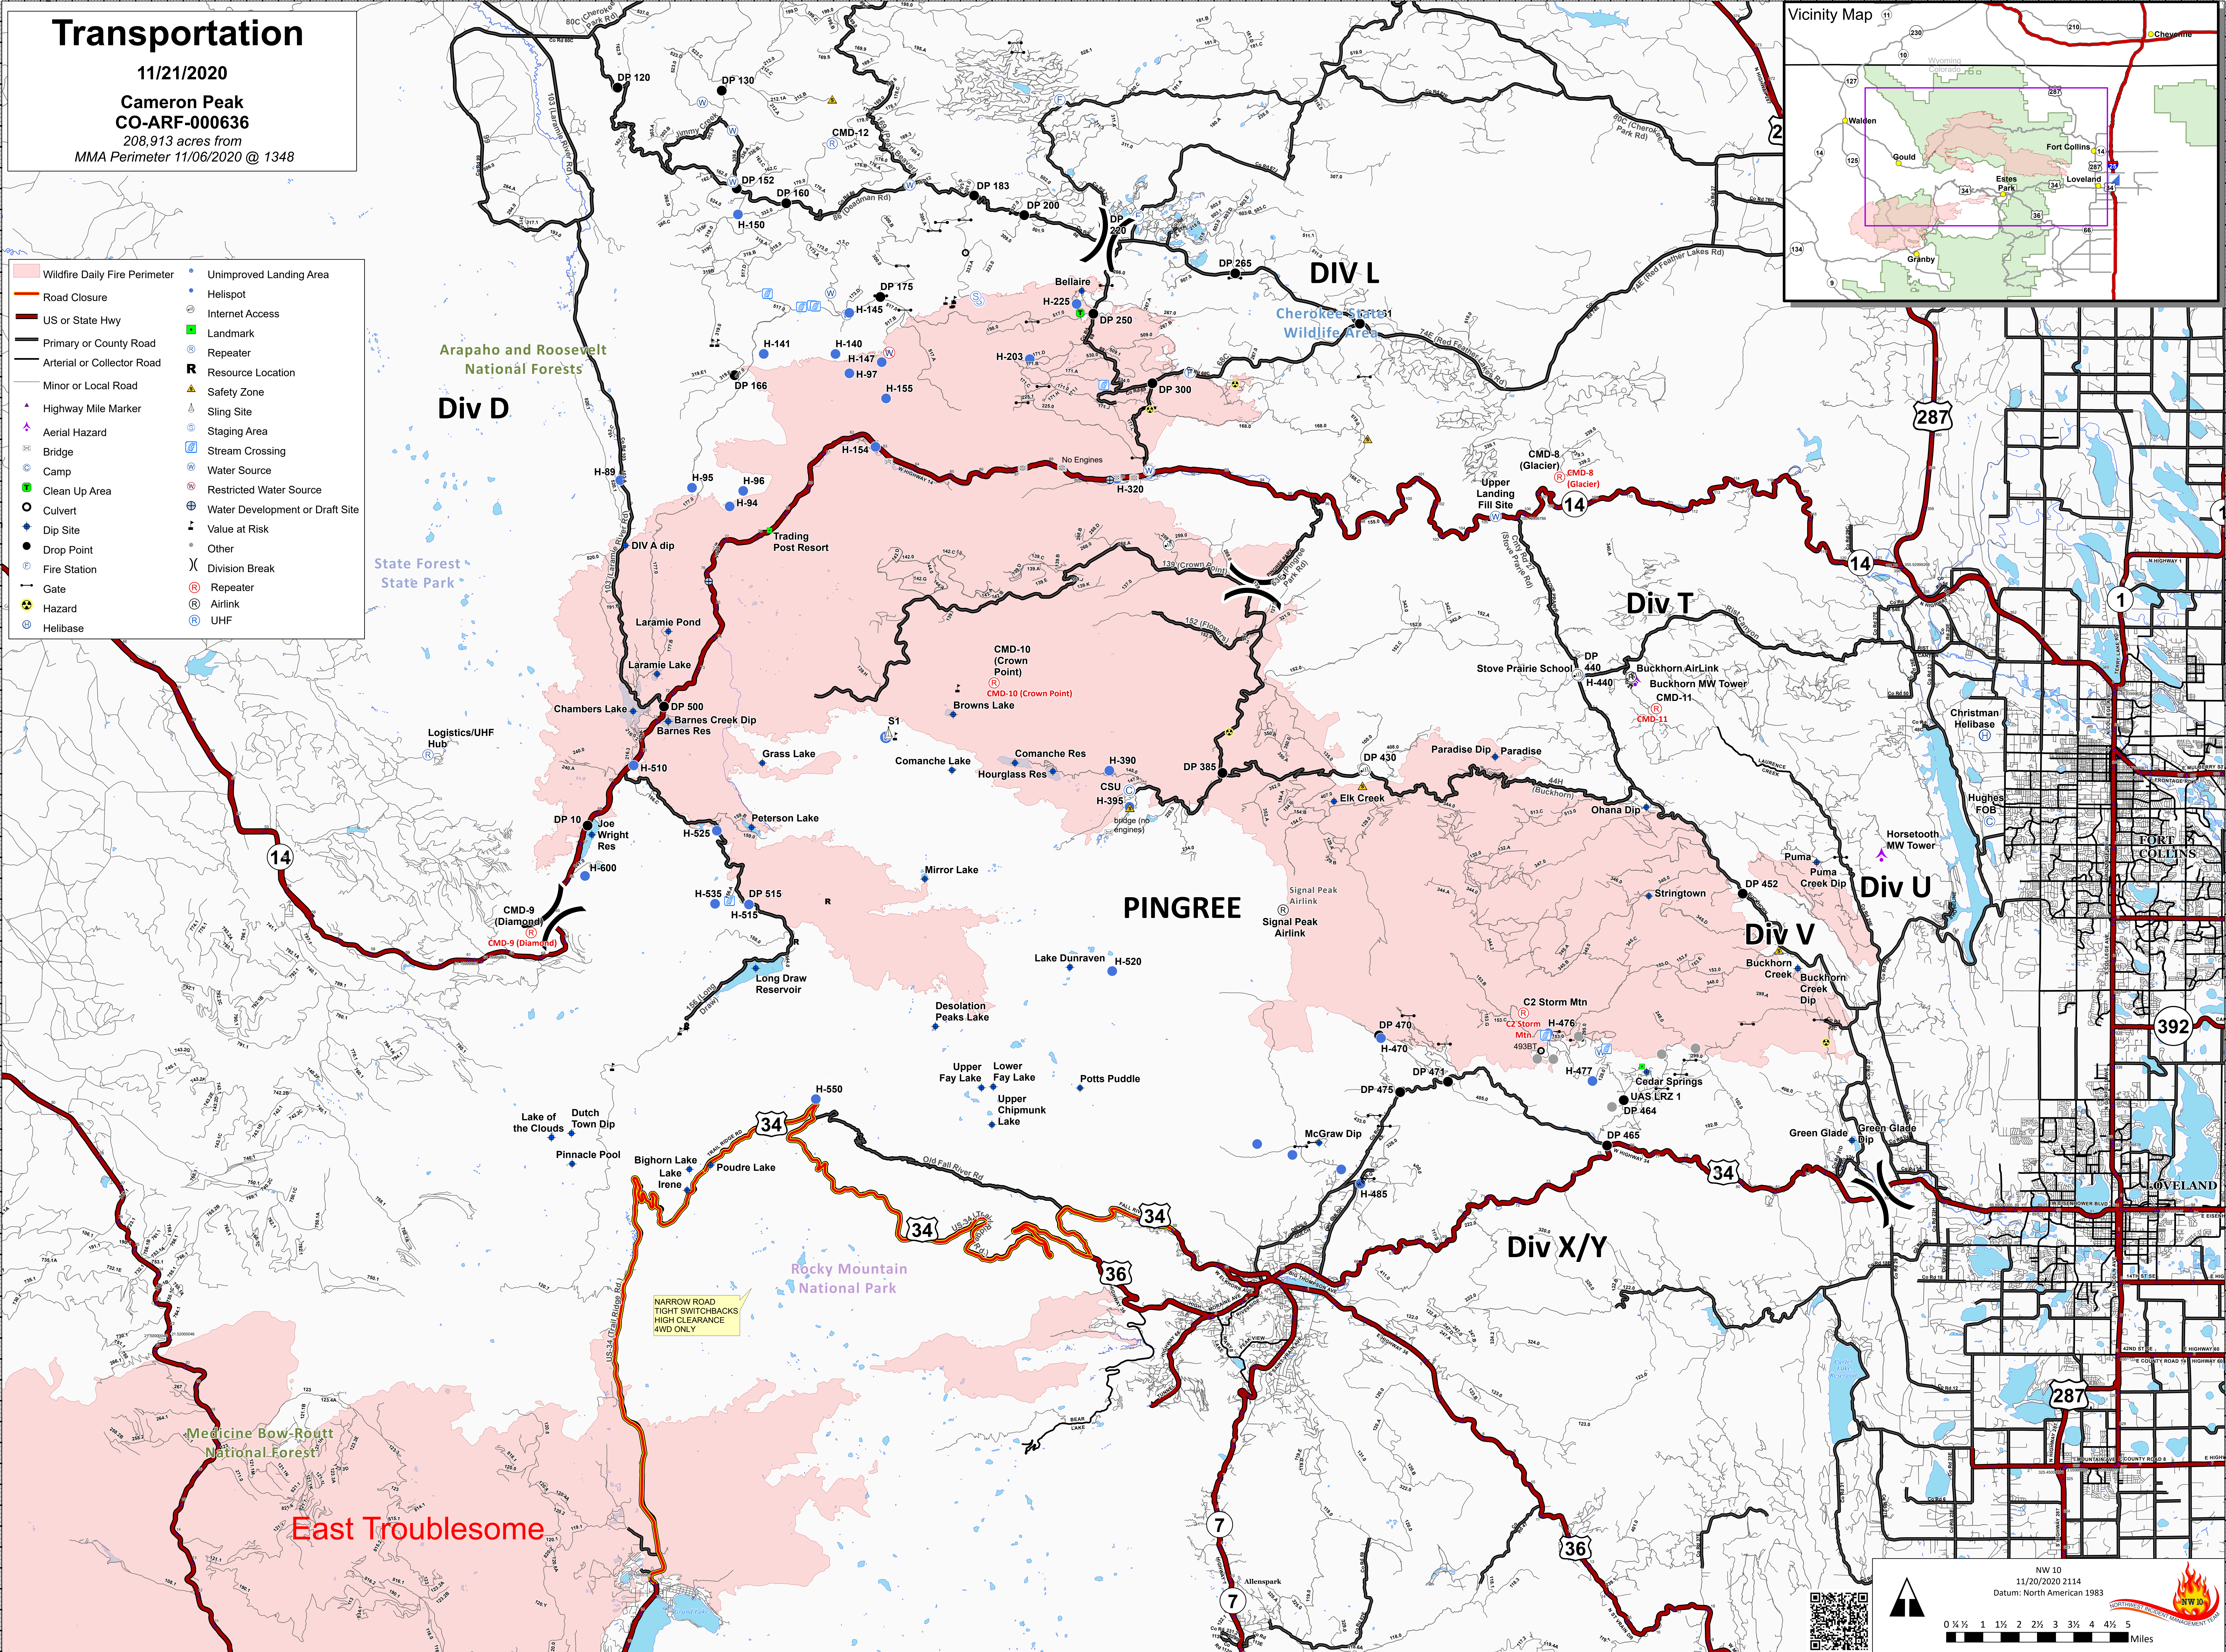

Transportation

11/21/2020

**Cameron Peak
CO-ARF-000636**

208,913 acres from
MMA Perimeter 11/06/2020 @ 1348

- Wildfire Daily Fire Perimeter
- Road Closure
- US or State Hwy
- Primary or County Road
- Arterial or Collector Road
- Minor or Local Road
- Highway Mile Marker
- Aerial Hazard
- Bridge Crossing
- Camp
- Clean Up Area
- Culvert
- Dip Site
- Drop Point
- Fire Station
- Gate
- Hazard
- Helibase
- Unimproved Landing Area
- Helispot
- Internet Access
- Landmark
- Repeater
- Resource Location
- Safety Zone
- Sling Site
- Staging Area
- Stream Crossing
- Water Source
- Restricted Water Source
- Water Development or Draft Site
- Value at Risk
- Other
- Division Break
- Repeater
- Airlink
- UHF

Arapaho and Roosevelt
National Forests

State Forest
State Park

PINGREE

Rocky Mountain
National Park

Medicine Bow-Routt
National Forest

East Troublesome

NW 10
11/20/2020 2114
Datum: North American 1983