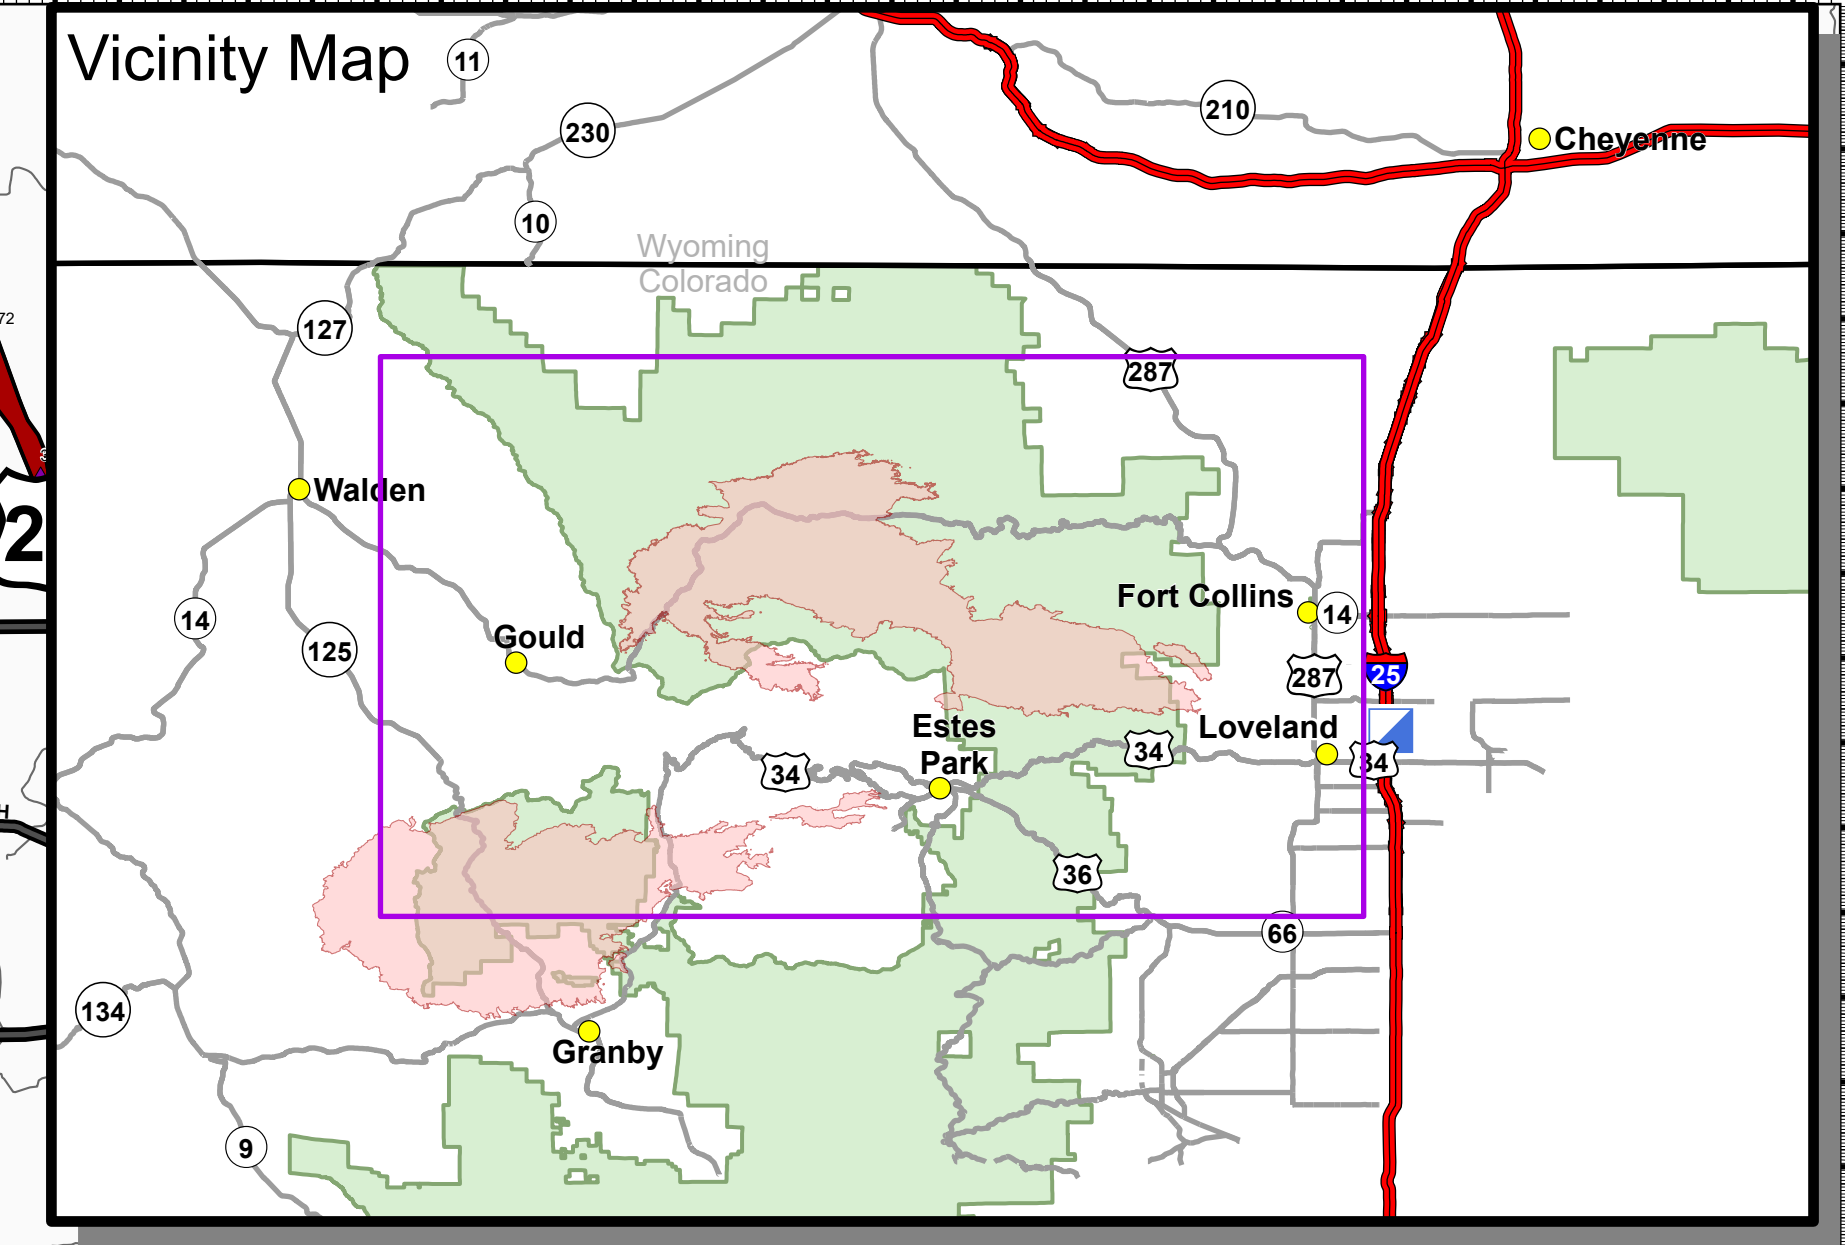

Transportation

11/21/2020

**Cameron Peak
CO-ARF-000636**

208,913 acres from
MMA Perimeter 11/06/2020 @ 1348

- Wildfire Daily Fire Perimeter
- Road Closure
- US or State Hwy
- Primary or County Road
- Arterial or Collector Road
- Minor or Local Road
- Highway Mile Marker
- Aerial Hazard
- Bridge Crossing
- Camp
- Clean Up Area
- Culvert
- Dip Site
- Drop Point
- Fire Station
- Gate
- Hazard
- Helibase
- Unimproved Landing Area
- Helispot
- Internet Access
- Landmark
- Repeater
- Resource Location
- Safety Zone
- Sling Site
- Staging Area
- Stream Crossing
- Water Source
- Restricted Water Source
- Water Development or Draft Site
- Value at Risk
- Other
- Division Break
- Repeater
- Airlink
- UHF

Arapaho and Roosevelt
National Forests

State Forest
State Park

PINGREE

Rocky Mountain
National Park

Medicine Bow-Routt
National Forest

East Troublesome

NW 10
11/20/2020 2114
Datum: North American 1983