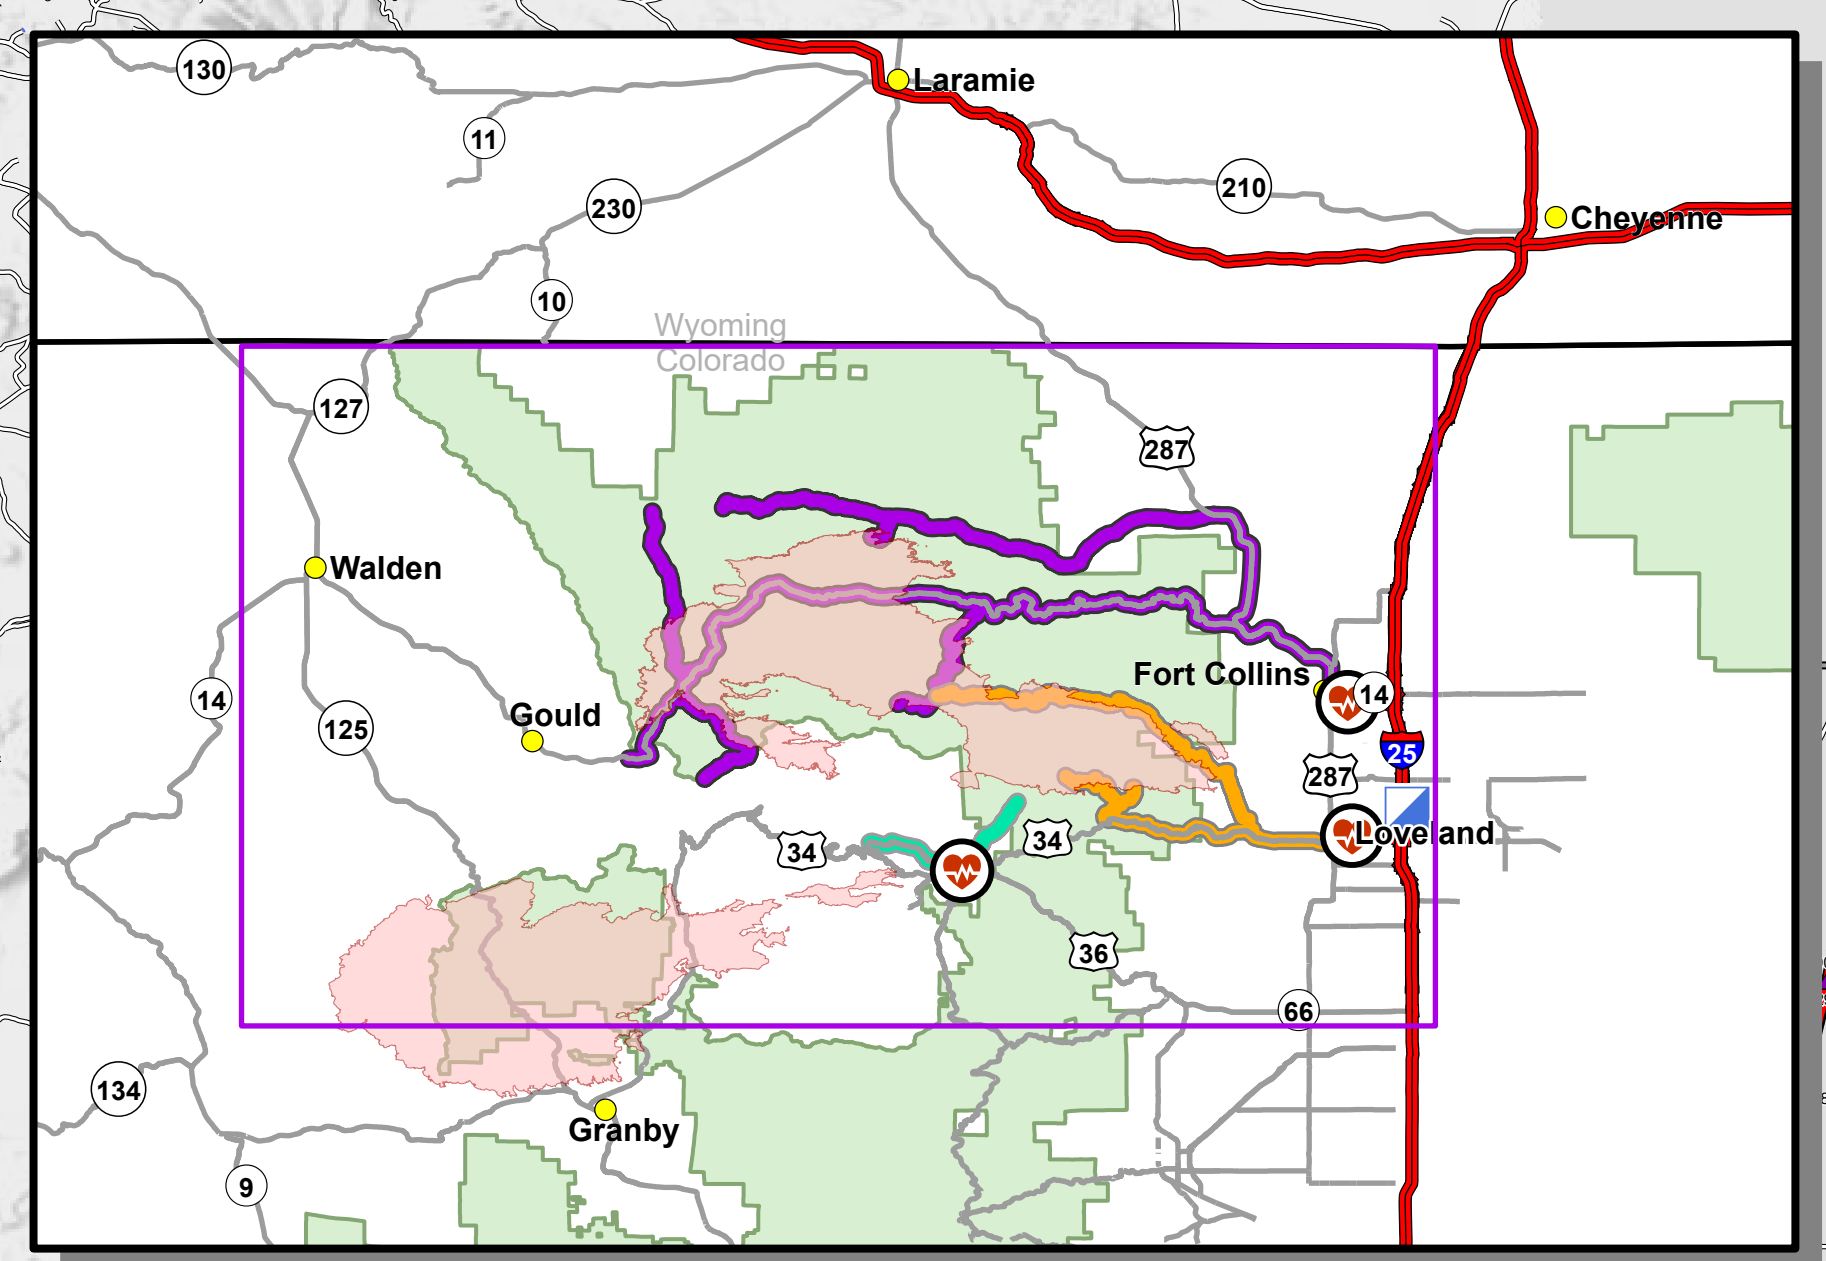

Medical Ground Transportation

11/22/2020

Cameron Peak
 CO-ARF-000636
 208,913 acres @ MMA
 Perimeter 11/06/2020 @ 1348

- Aerial Hazard
- Bridge
- Camp
- Clean Up Area
- Culvert
- Dip Site
- Drop Point
- Fire Station
- Gate
- Hazard
- Helibase
- Unimproved Landing Area
- Helispot
- Incident Command Post
- Internet Access
- Landmark
- Resource Location
- Safety Zone
- Sling Site
- Staging Area
- Stream Crossing
- Water Source
- Restricted Water Source
- Water Development or Draft Site
- Value at Risk
- Other
- Zone Break
- Division Break
- Uncontrolled Fire Edge
- Contained Line
- Completed Dozer Line
- Completed Hand Line
- Road as Completed Line
- Access or Improved Road
- Line Break Completed
- Fire Break Planned or Incomplete
- UAS Launch and Recovery Zone
- Repair Line
- Wildfire Daily Fire Perimeter
- US or State Highway
- Primary or County Road
- Arterial or Collector Road
- Minor or Local Road
- Highway Mile Marker

- Estes Park Medical Center
- McKee Medical Center
- Poudre Valley Hospital
- Hospital
- Ambulance Transfer

LocationName	DestinationHospital	ETA to Hospital
DP 475	Estes Park Medical Center	19 min
Old Fall River Rd	Estes Park Medical Center	22 min
LocationName	DestinationHospital	ETA to Hospital
Ambulance Transfer: Loveland	McKee Medical Center	30 min
Cedar Park	McKee Medical Center	45 min
DP 385	McKee Medical Center	1 hr 23 min
DP 430	McKee Medical Center	1 hr 15 min
Storm Mountain	McKee Medical Center	45 min
LocationName	DestinationHospital	ETA to Hospital
156 Long Draw Rd	Poudre Valley Hospital	2 hrs 10 min
Ambulance Transfer: Fort Collins	Poudre Valley Hospital	55 min
Ambulance Transfer: Fort Collins	Poudre Valley Hospital	33 min
CSU Mountain Campus	Poudre Valley Hospital	1 hr 45 min
DP 170	Poudre Valley Hospital	1 hr 13 min
DP 540	Poudre Valley Hospital	1 hr 50 min
Foxtrot Spike	Poudre Valley Hospital	1 hr 33 min
Romeo Spike	Poudre Valley Hospital	1 hr 8 min
Stub Creek Work Center	Poudre Valley Hospital	2 hr 20 min