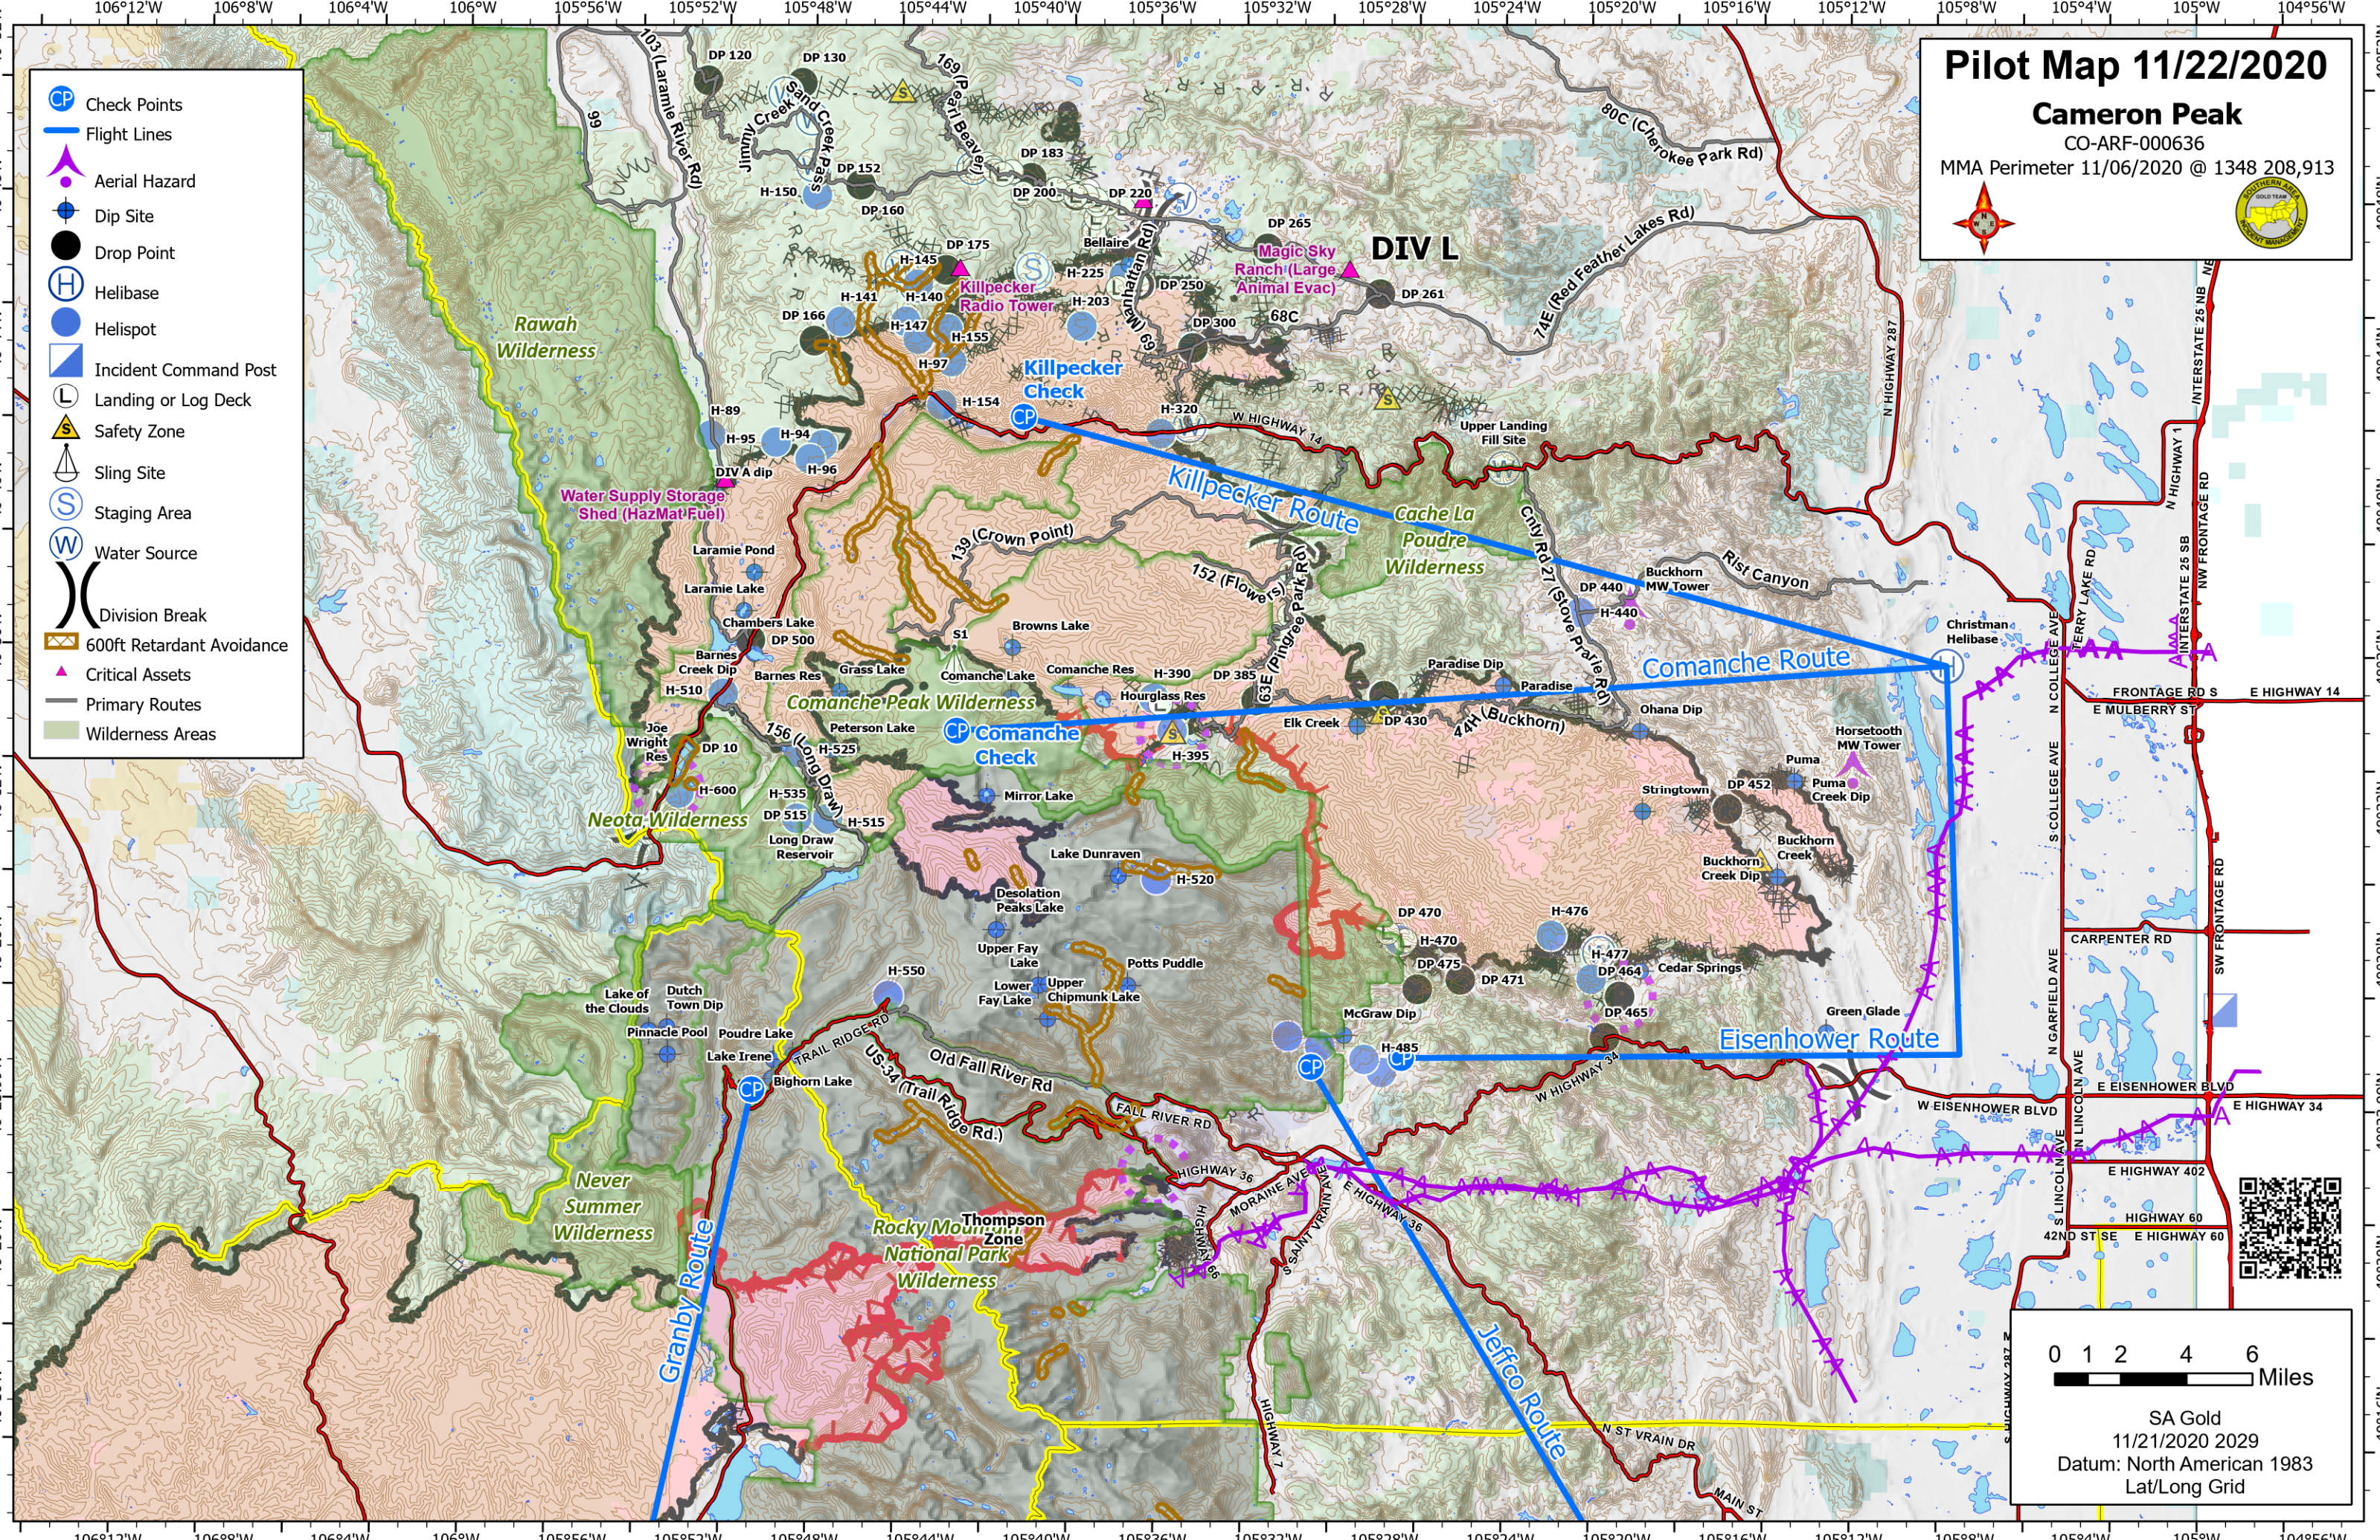

# Pilot Map 11/22/2020

## Cameron Peak

CO-ARF-000636  
MMA Perimeter 11/06/2020 @ 1348 208,913

- Check Points
- Flight Lines
- Aerial Hazard
- Dip Site
- Drop Point
- Helibase
- Helispot
- Incident Command Post
- Landing or Log Deck
- Safety Zone
- Sling Site
- Staging Area
- Water Source
- Division Break
- 600ft Retardant Avoidance
- Critical Assets
- Primary Routes
- Wilderness Areas

SA Gold  
11/21/2020 2029  
Datum: North American 1983  
Lat/Long Grid