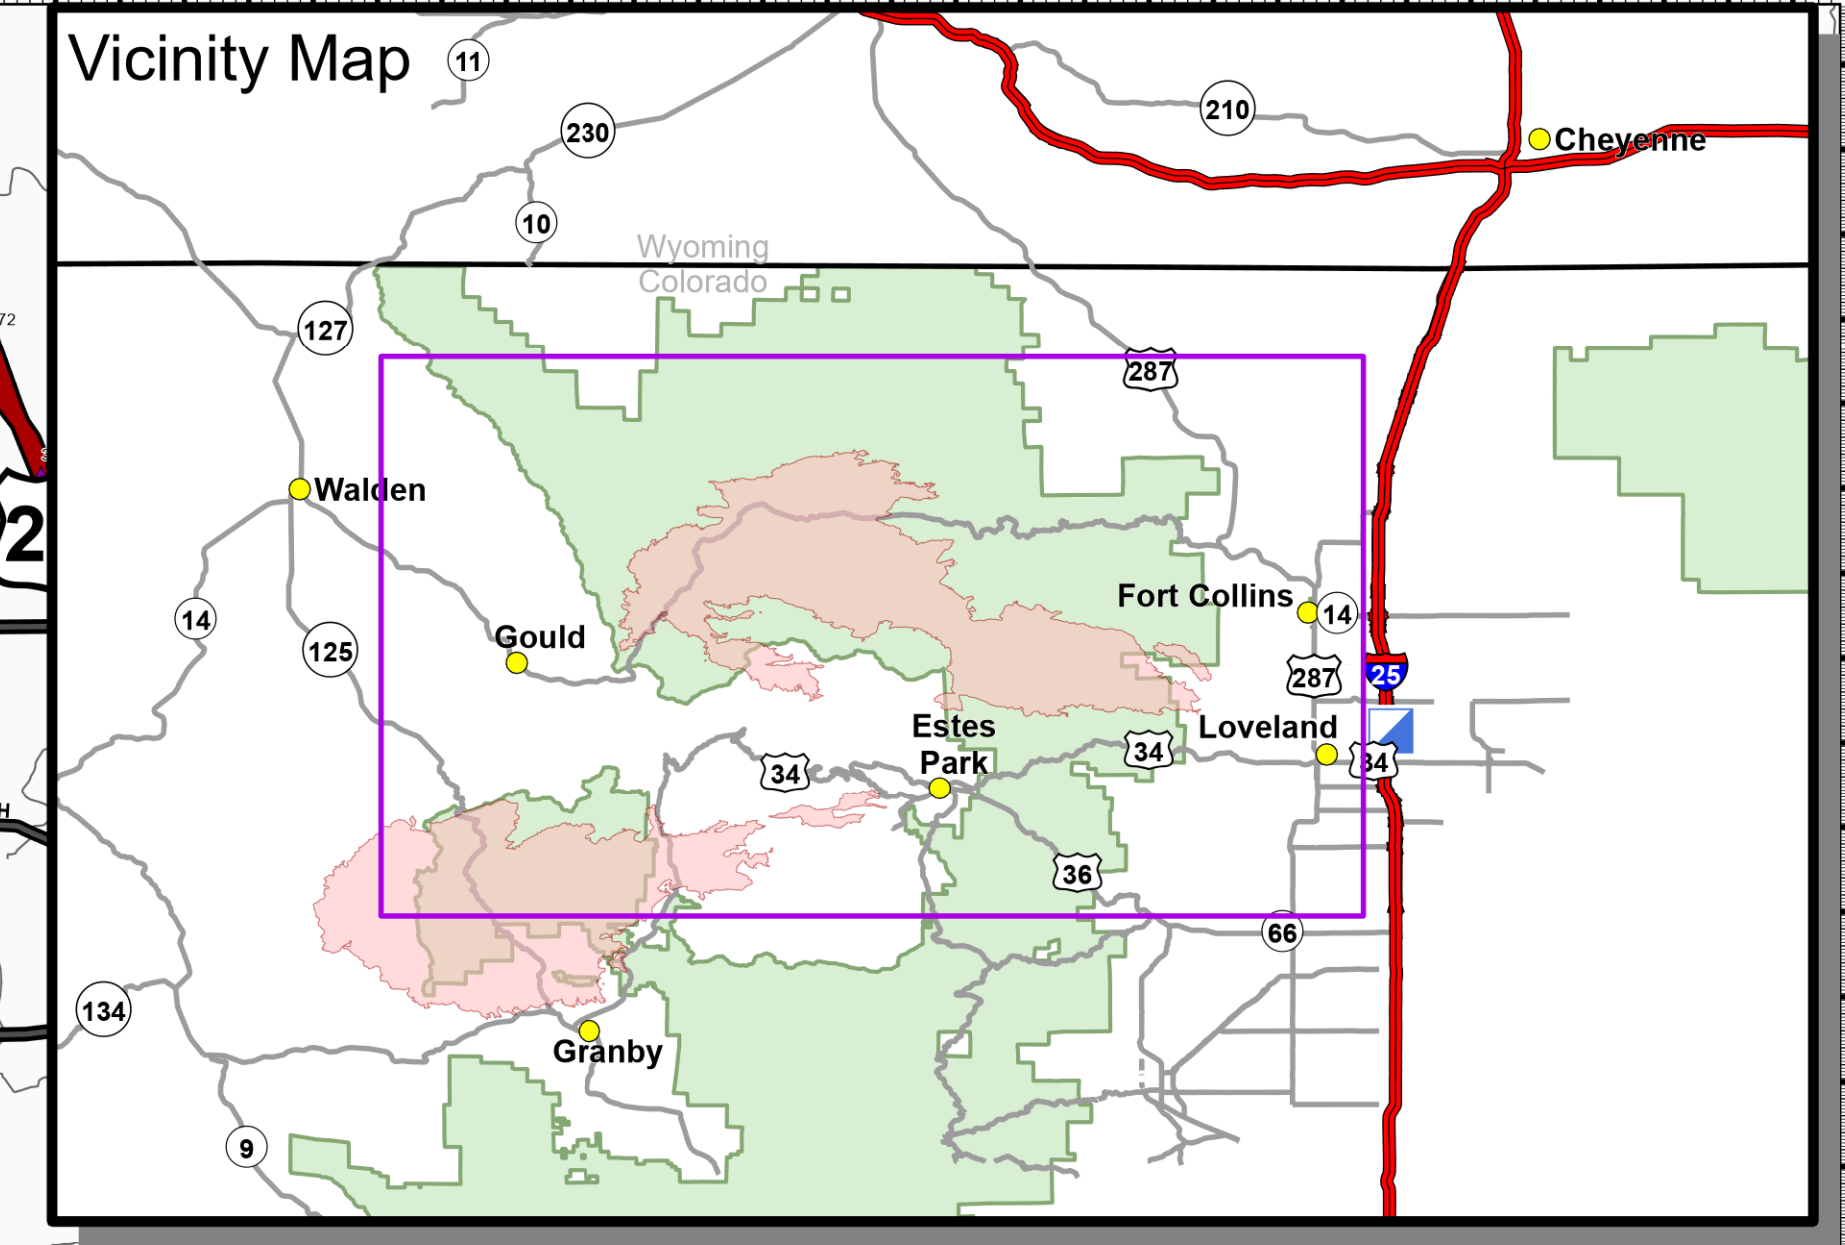

Transportation

11/22/2020

Cameron Peak
CO-ARF-000636

208,913 acres from
MMA Perimeter 11/06/2020 @ 1348

- Wildfire Daily Fire Perimeter
- Road Closure
- US or State Hwy
- Primary or County Road
- Arterial or Collector Road
- Minor or Local Road
- Highway Mile Marker
- Aerial Hazard
- Bridge
- Camp
- Clean Up Area
- Culvert
- Dip Site
- Drop Point
- Fire Station
- Gate
- Hazard
- Helibase
- Unimproved Landing Area
- Helispot
- Internet Access
- Landmark
- Repeater
- Resource Location
- Safety Zone
- Sling Site
- Staging Area
- Stream Crossing
- Water Source
- Restricted Water Source
- Water Development or Draft Site
- Value at Risk
- Other
- Division Break
- Repeater
- Airlink
- UHF

NARROW ROAD
TIGHT SWITCHBACKS
HIGH CLEARANCE
4WD ONLY

SA Gold
11/21/2020 2030
Datum: North American 1983