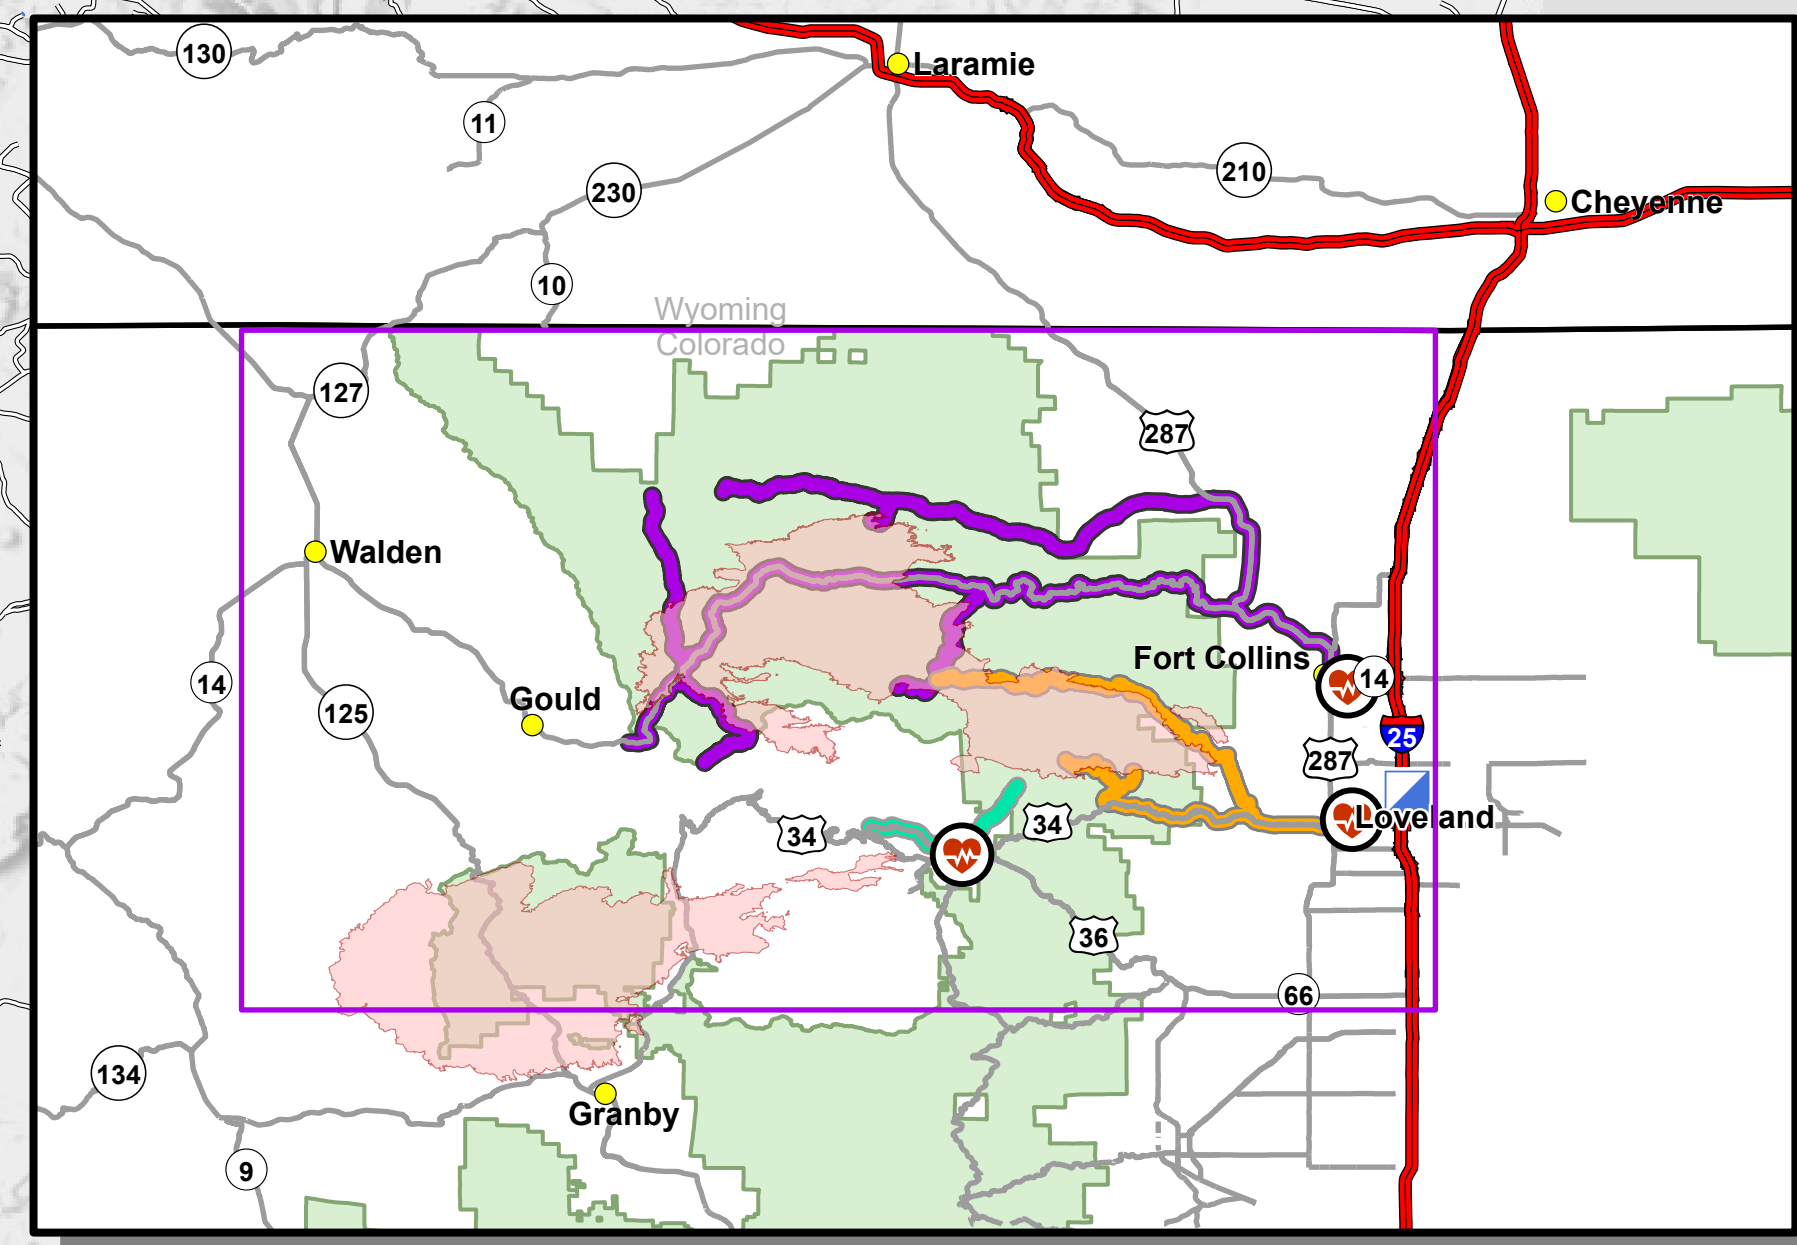

Medical Ground Transportation

11/23/2020

Cameron Peak
CO-ARF-000636
208,913 acres @ MMA
Perimeter 11/06/2020 @ 1348

- Aerial Hazard
- Bridge
- Camp
- Clean Up Area
- Culvert
- Dip Site
- Drop Point
- Fire Station
- Gate
- Hazard
- Helibase
- Unimproved Landing Area
- Helispot
- Incident Command Post
- Internet Access
- Landmark
- Resource Location
- Safety Zone
- Sling Site
- Staging Area
- Stream Crossing
- Water Source
- Restricted Water Source
- Water Development or Draft Site
- Value at Risk
- Other
- Zone Break
- Division Break
- Uncontrolled Fire Edge
- Contained Line
- Completed Dozer Line
- Completed Hand Line
- Road as Completed Line
- Access or Improved Road
- Line Break Completed
- Fire Break Planned or Incomplete
- UAS Launch and Recovery Zone
- Repair Line
- Wildfire Daily Fire Perimeter
- US or State Highway
- Primary or County Road
- Arterial or Collector Road
- Minor or Local Road
- Highway Mile Marker

- Estes Park Medical Center
- McKee Medical Center
- Poudre Valley Hospital
- Hospital
- Ambulance Transfer

LocationName	DestinationHospital	ETA to Hospital
DP 475	Estes Park Medical Center	19 min
Old Fall River Rd	Estes Park Medical Center	22 min
LocationName	DestinationHospital	ETA to Hospital
Ambulance Transfer: Loveland	McKee Medical Center	30 min
Cedar Park	McKee Medical Center	45 min
DP 385	McKee Medical Center	1 hr 23 min
DP 430	McKee Medical Center	1 hr 15 min
Storm Mountain	McKee Medical Center	45 min

LocationName	DestinationHospital	ETA to Hospital
156 Long Draw Rd	Poudre Valley Hospital	2 hrs 10 min
Ambulance Transfer: Fort Collins	Poudre Valley Hospital	55 min
Ambulance Transfer: Fort Collins	Poudre Valley Hospital	33 min
CSU Mountain Campus	Poudre Valley Hospital	1 hr 45 min
DP 170	Poudre Valley Hospital	1 hr 13 min
DP 540	Poudre Valley Hospital	1 hr 50 min
Foxtrot Spike	Poudre Valley Hospital	1 hr 33 min
Romeo Spike	Poudre Valley Hospital	1 hr 8 min
Stub Creek Work Center	Poudre Valley Hospital	2 hr 20 min

11/23/2020 1104
Datum: North American 1983
Lat/Long Grid