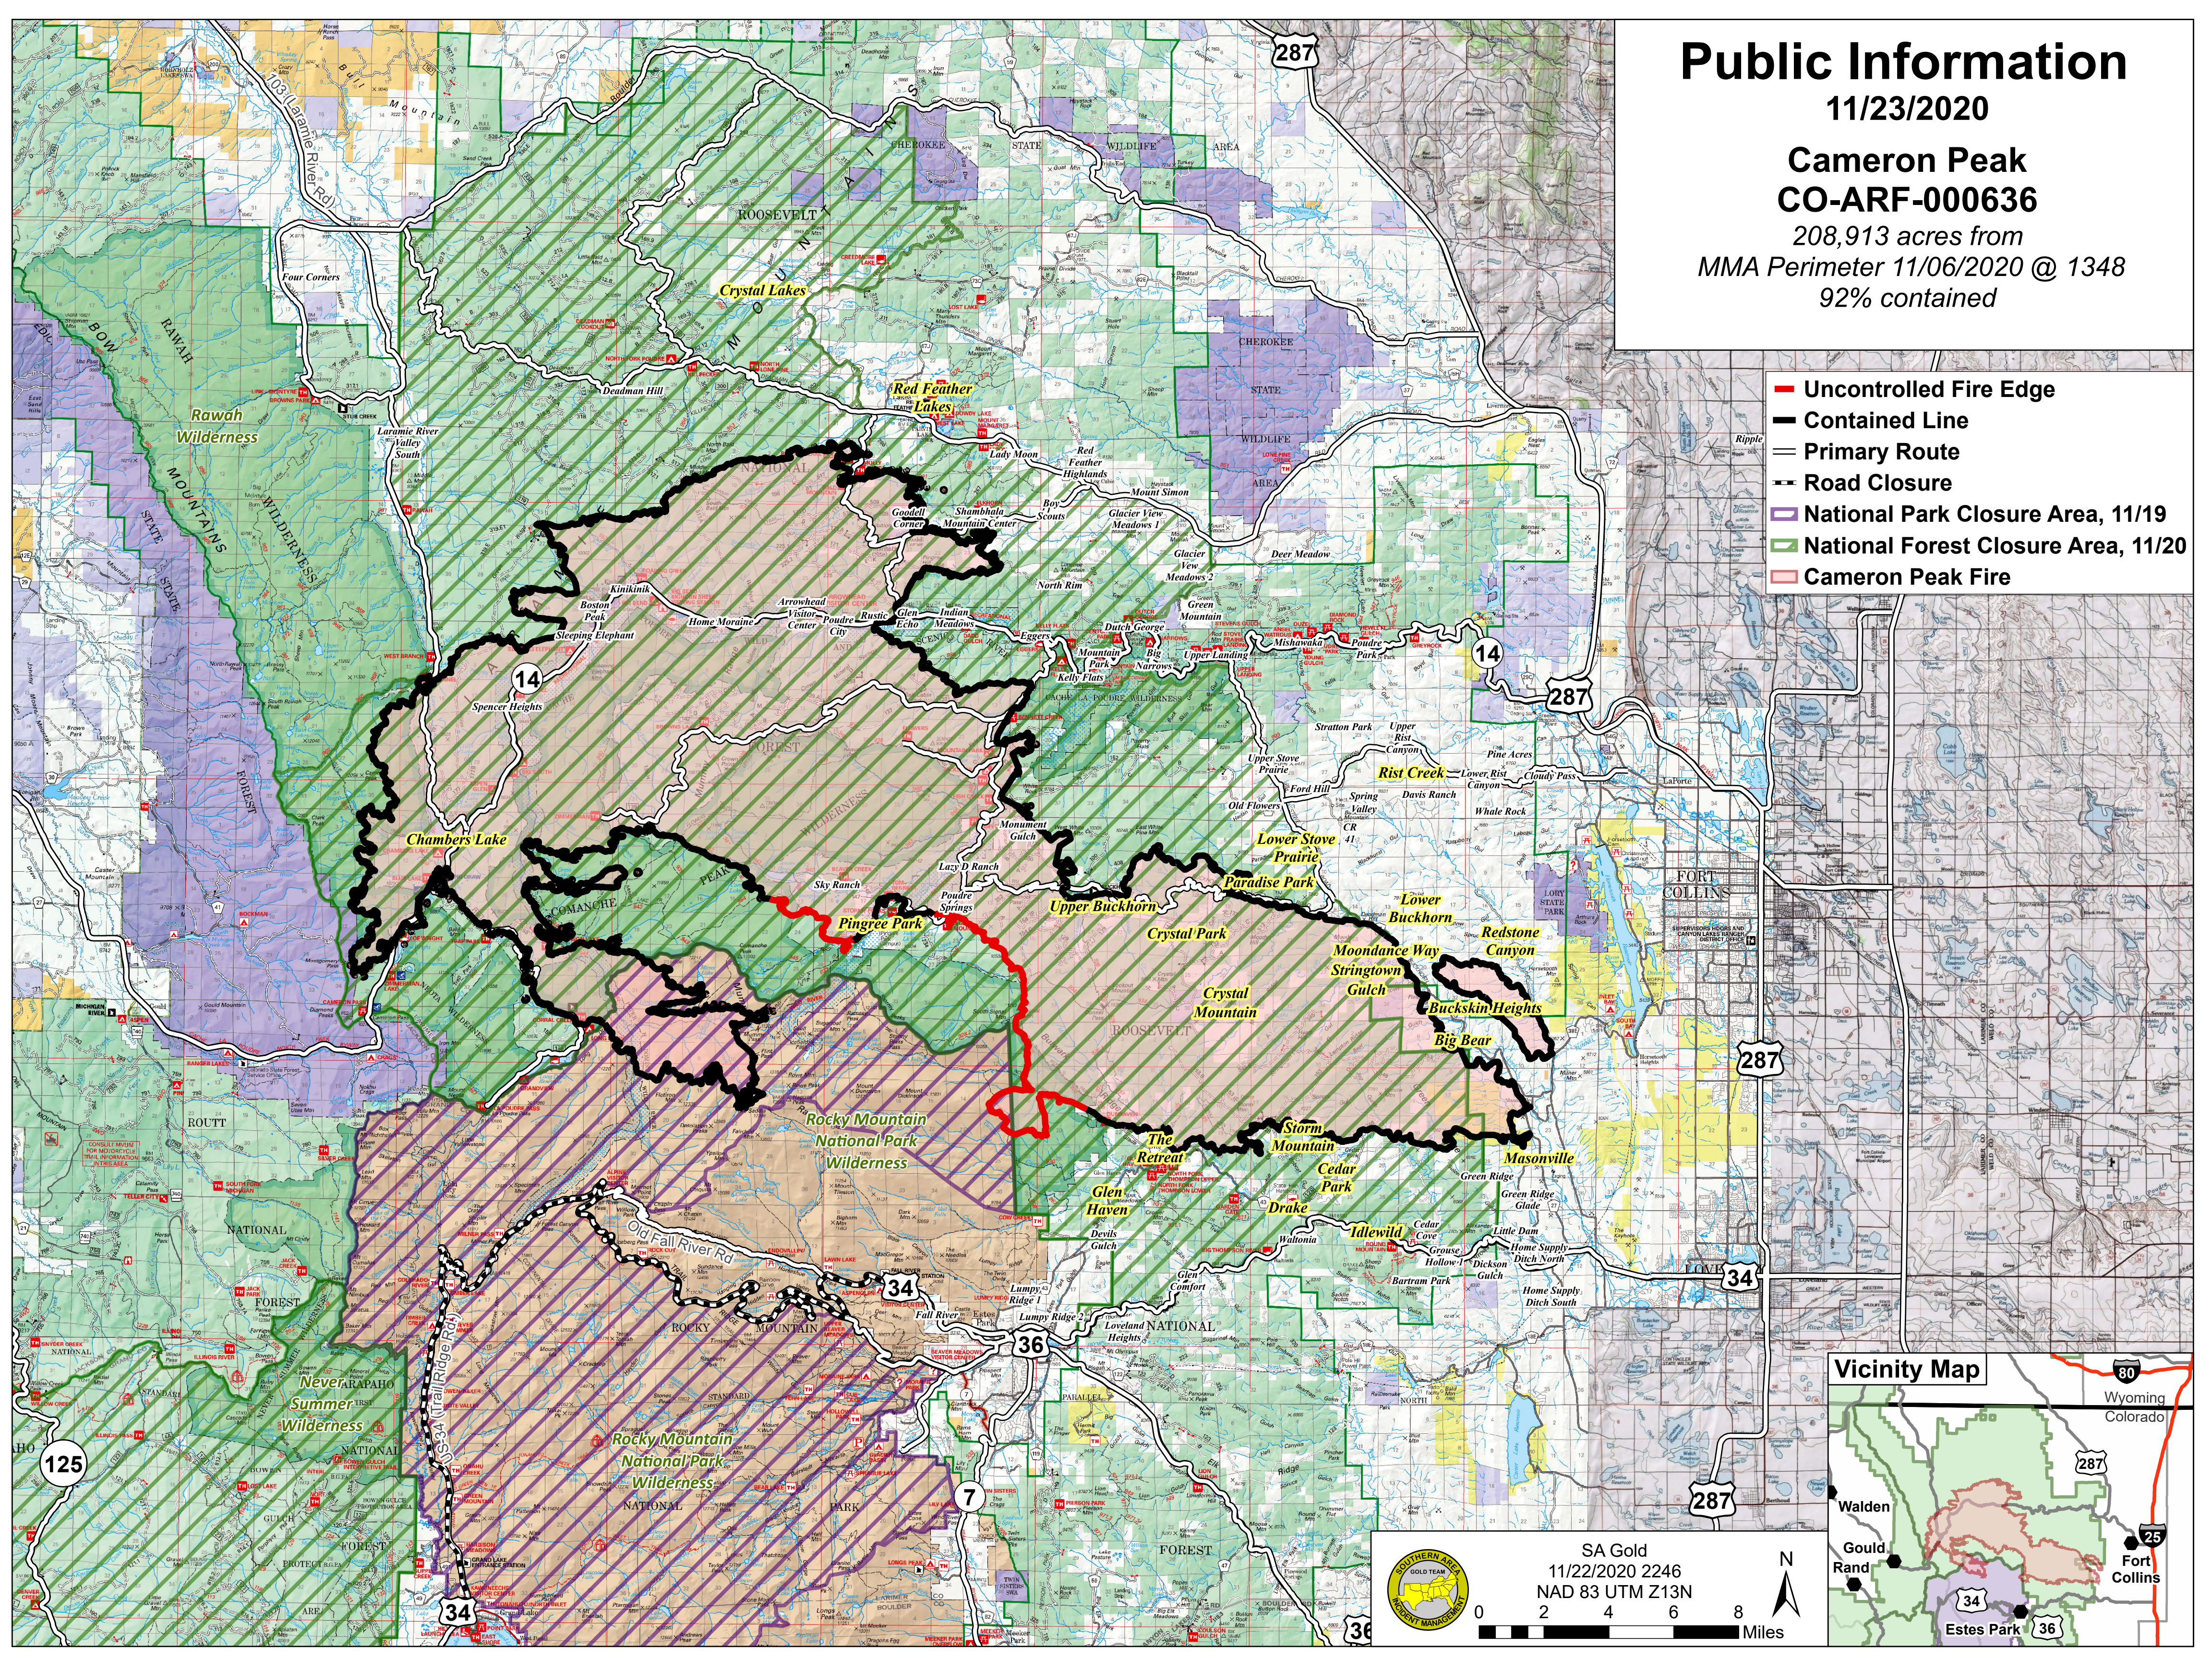

Public Information

11/23/2020

Cameron Peak CO-ARF-000636

208,913 acres from
MMA Perimeter 11/06/2020 @ 1348
92% contained

-  Uncontrolled Fire Edge
-  Contained Line
-  Primary Route
-  Road Closure
-  National Park Closure Area, 11/19
-  National Forest Closure Area, 11/20
-  Cameron Peak Fire

SA Gold
11/22/2020 2246
NAD 83 UTM Z13N

0 2 4 6 8 Miles