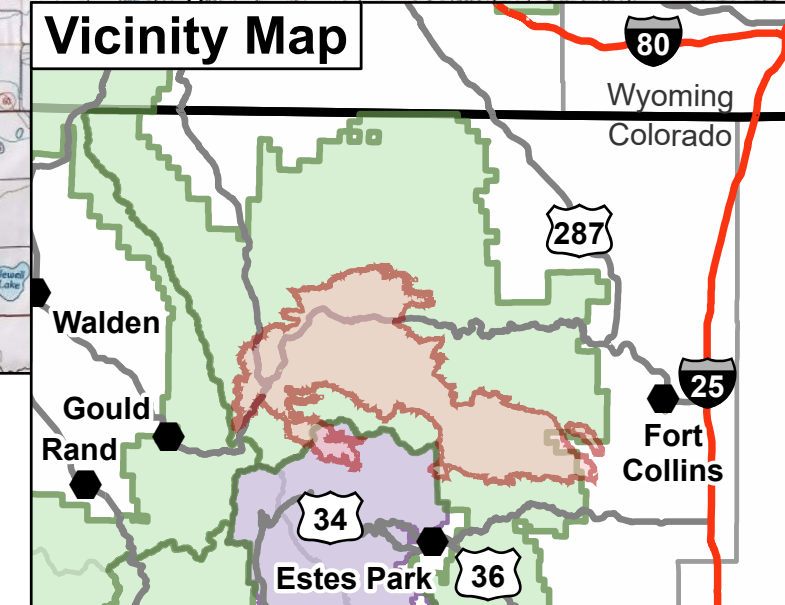

Public Information

11/23/2020

Cameron Peak CO-ARF-000636

208,913 acres from
MMA Perimeter 11/06/2020 @ 1348
92% contained

-  Uncontrolled Fire Edge
-  Contained Line
-  Primary Route
-  Road Closure
-  National Park Closure Area, 11/19
-  National Forest Closure Area, 11/20
-  Cameron Peak Fire

SA Gold
11/22/2020 2246
NAD 83 UTM Z13N

0 2 4 6 8 Miles