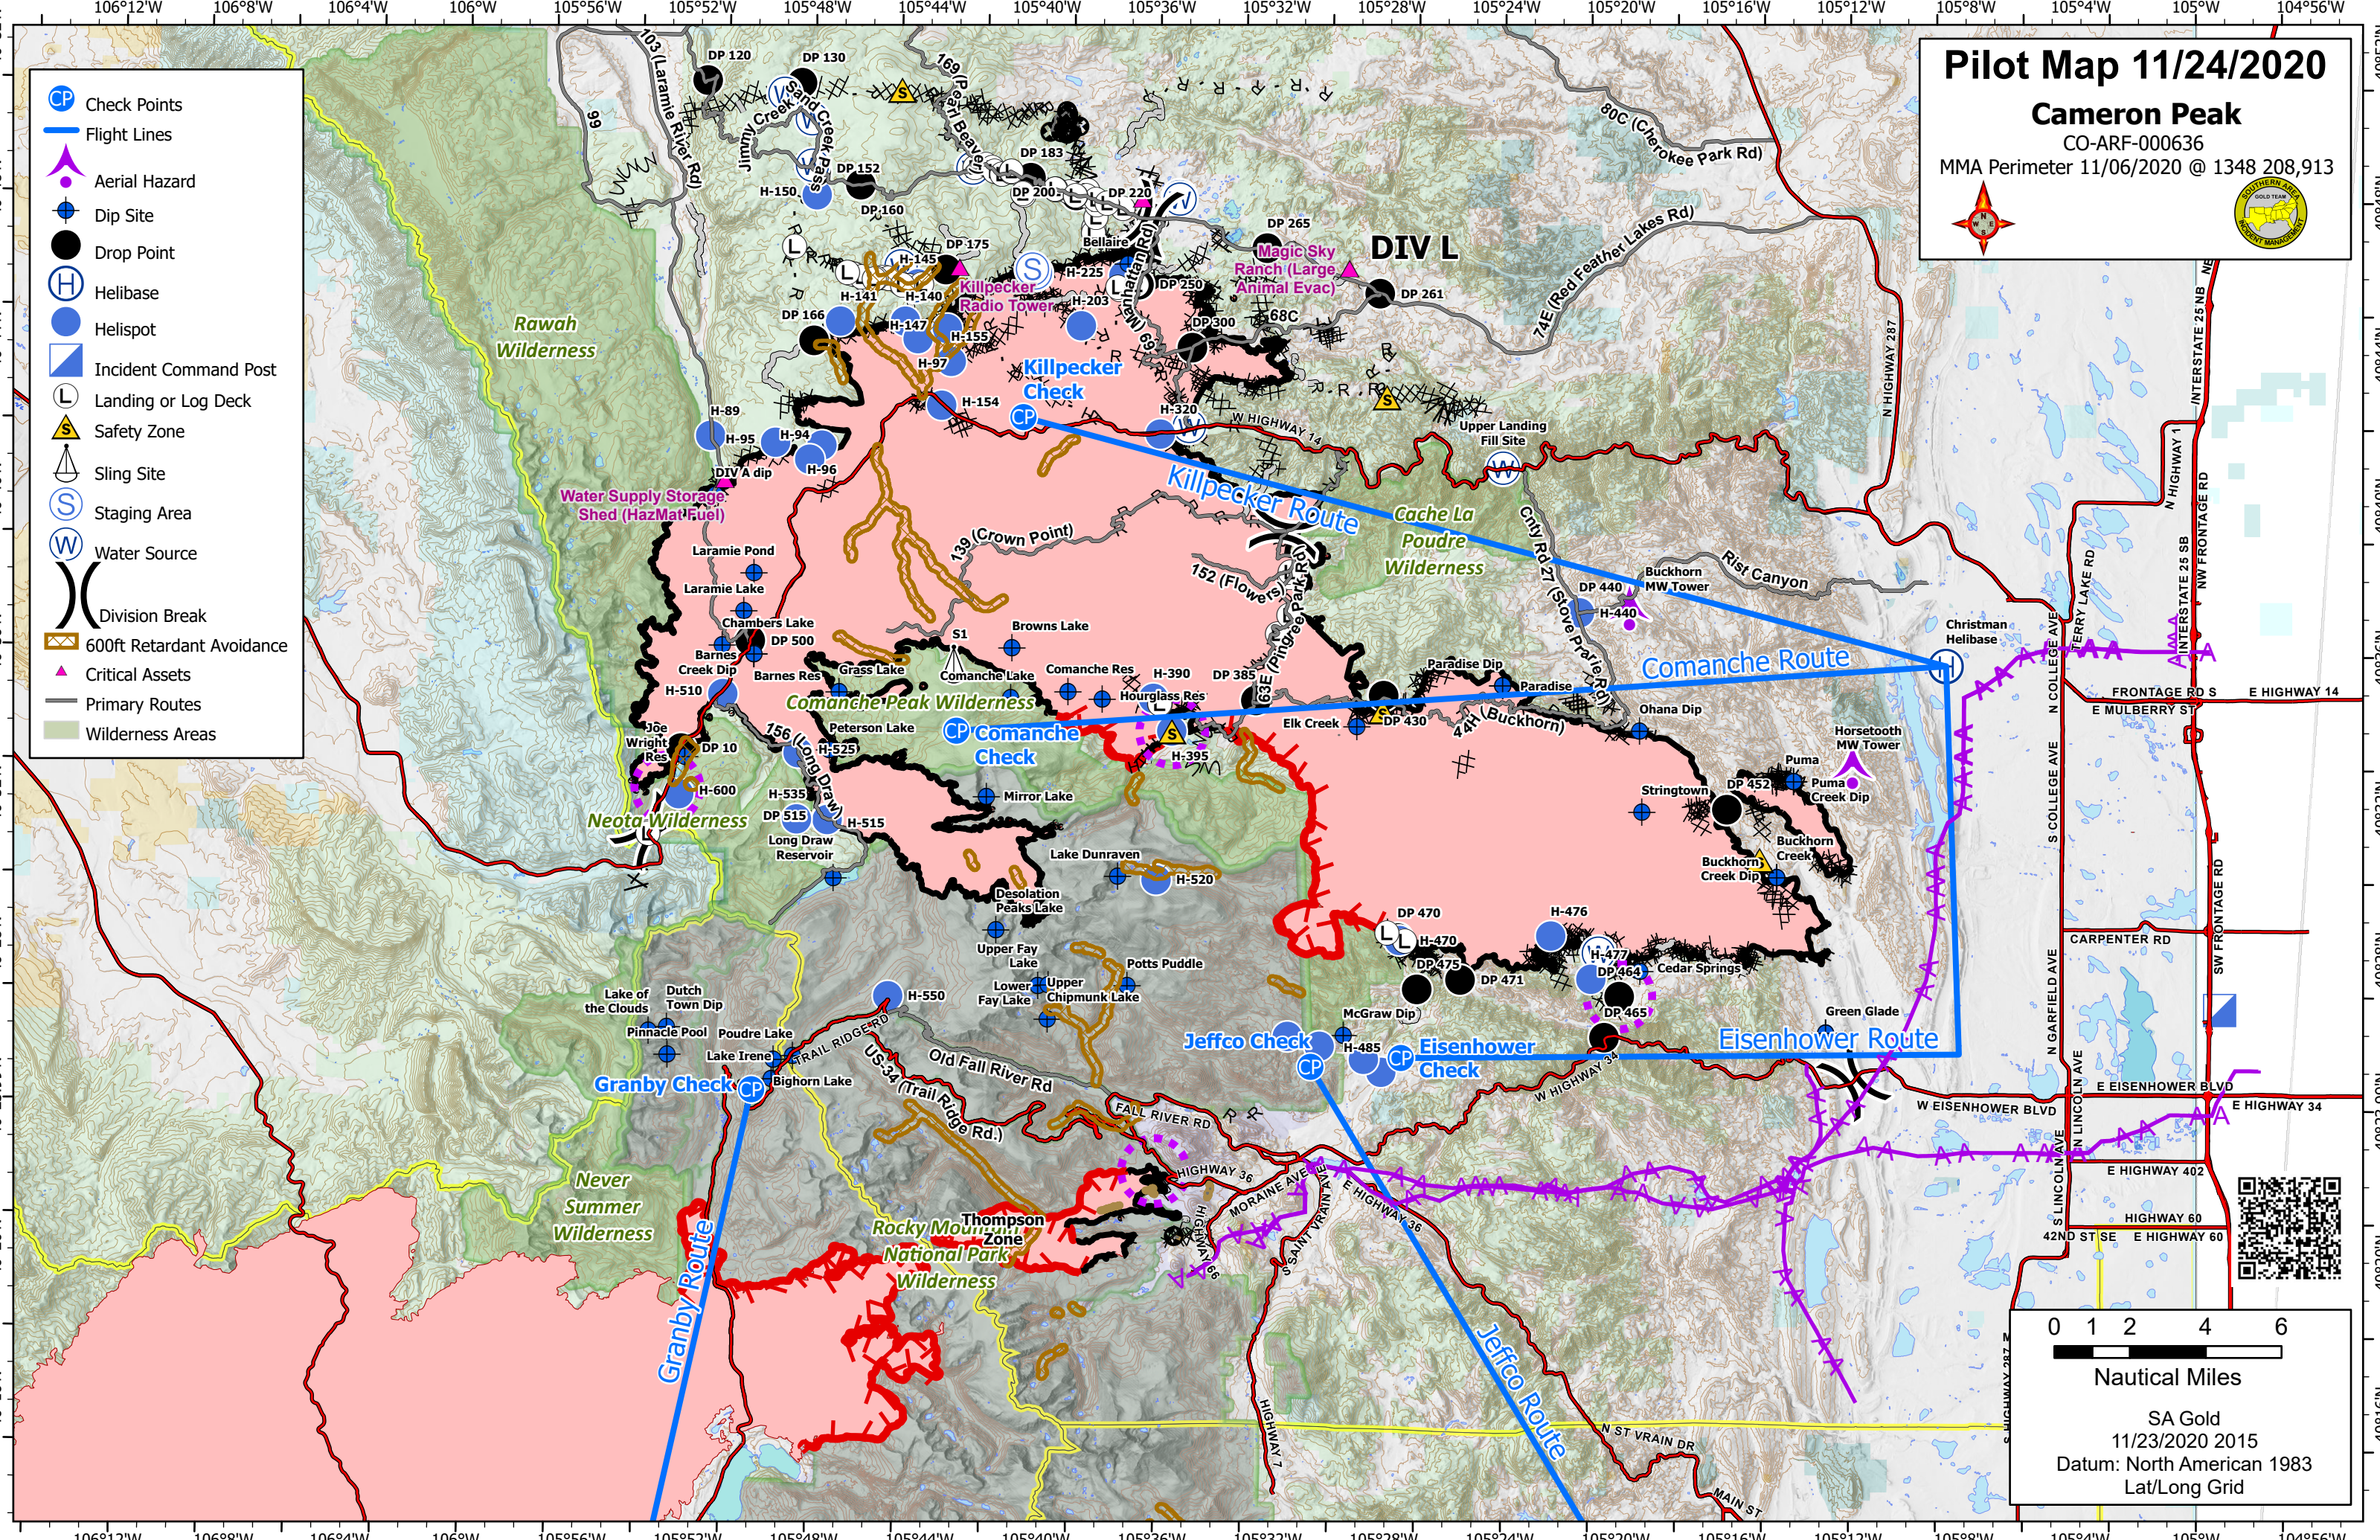

Pilot Map 11/24/2020

Cameron Peak

CO-ARF-000636
MMA Perimeter 11/06/2020 @ 1348 208,913

-  Check Points
-  Flight Lines
-  Aerial Hazard
-  Dip Site
-  Drop Point
-  Helibase
-  Helispot
-  Incident Command Post
-  Landing or Log Deck
-  Safety Zone
-  Sling Site
-  Staging Area
-  Water Source
-  Division Break
-  600ft Retardant Avoidance
-  Critical Assets
-  Primary Routes
-  Wilderness Areas

0 1 2 4 6
Nautical Miles

SA Gold
11/23/2020 2015
Datum: North American 1983
Lat/Long Grid