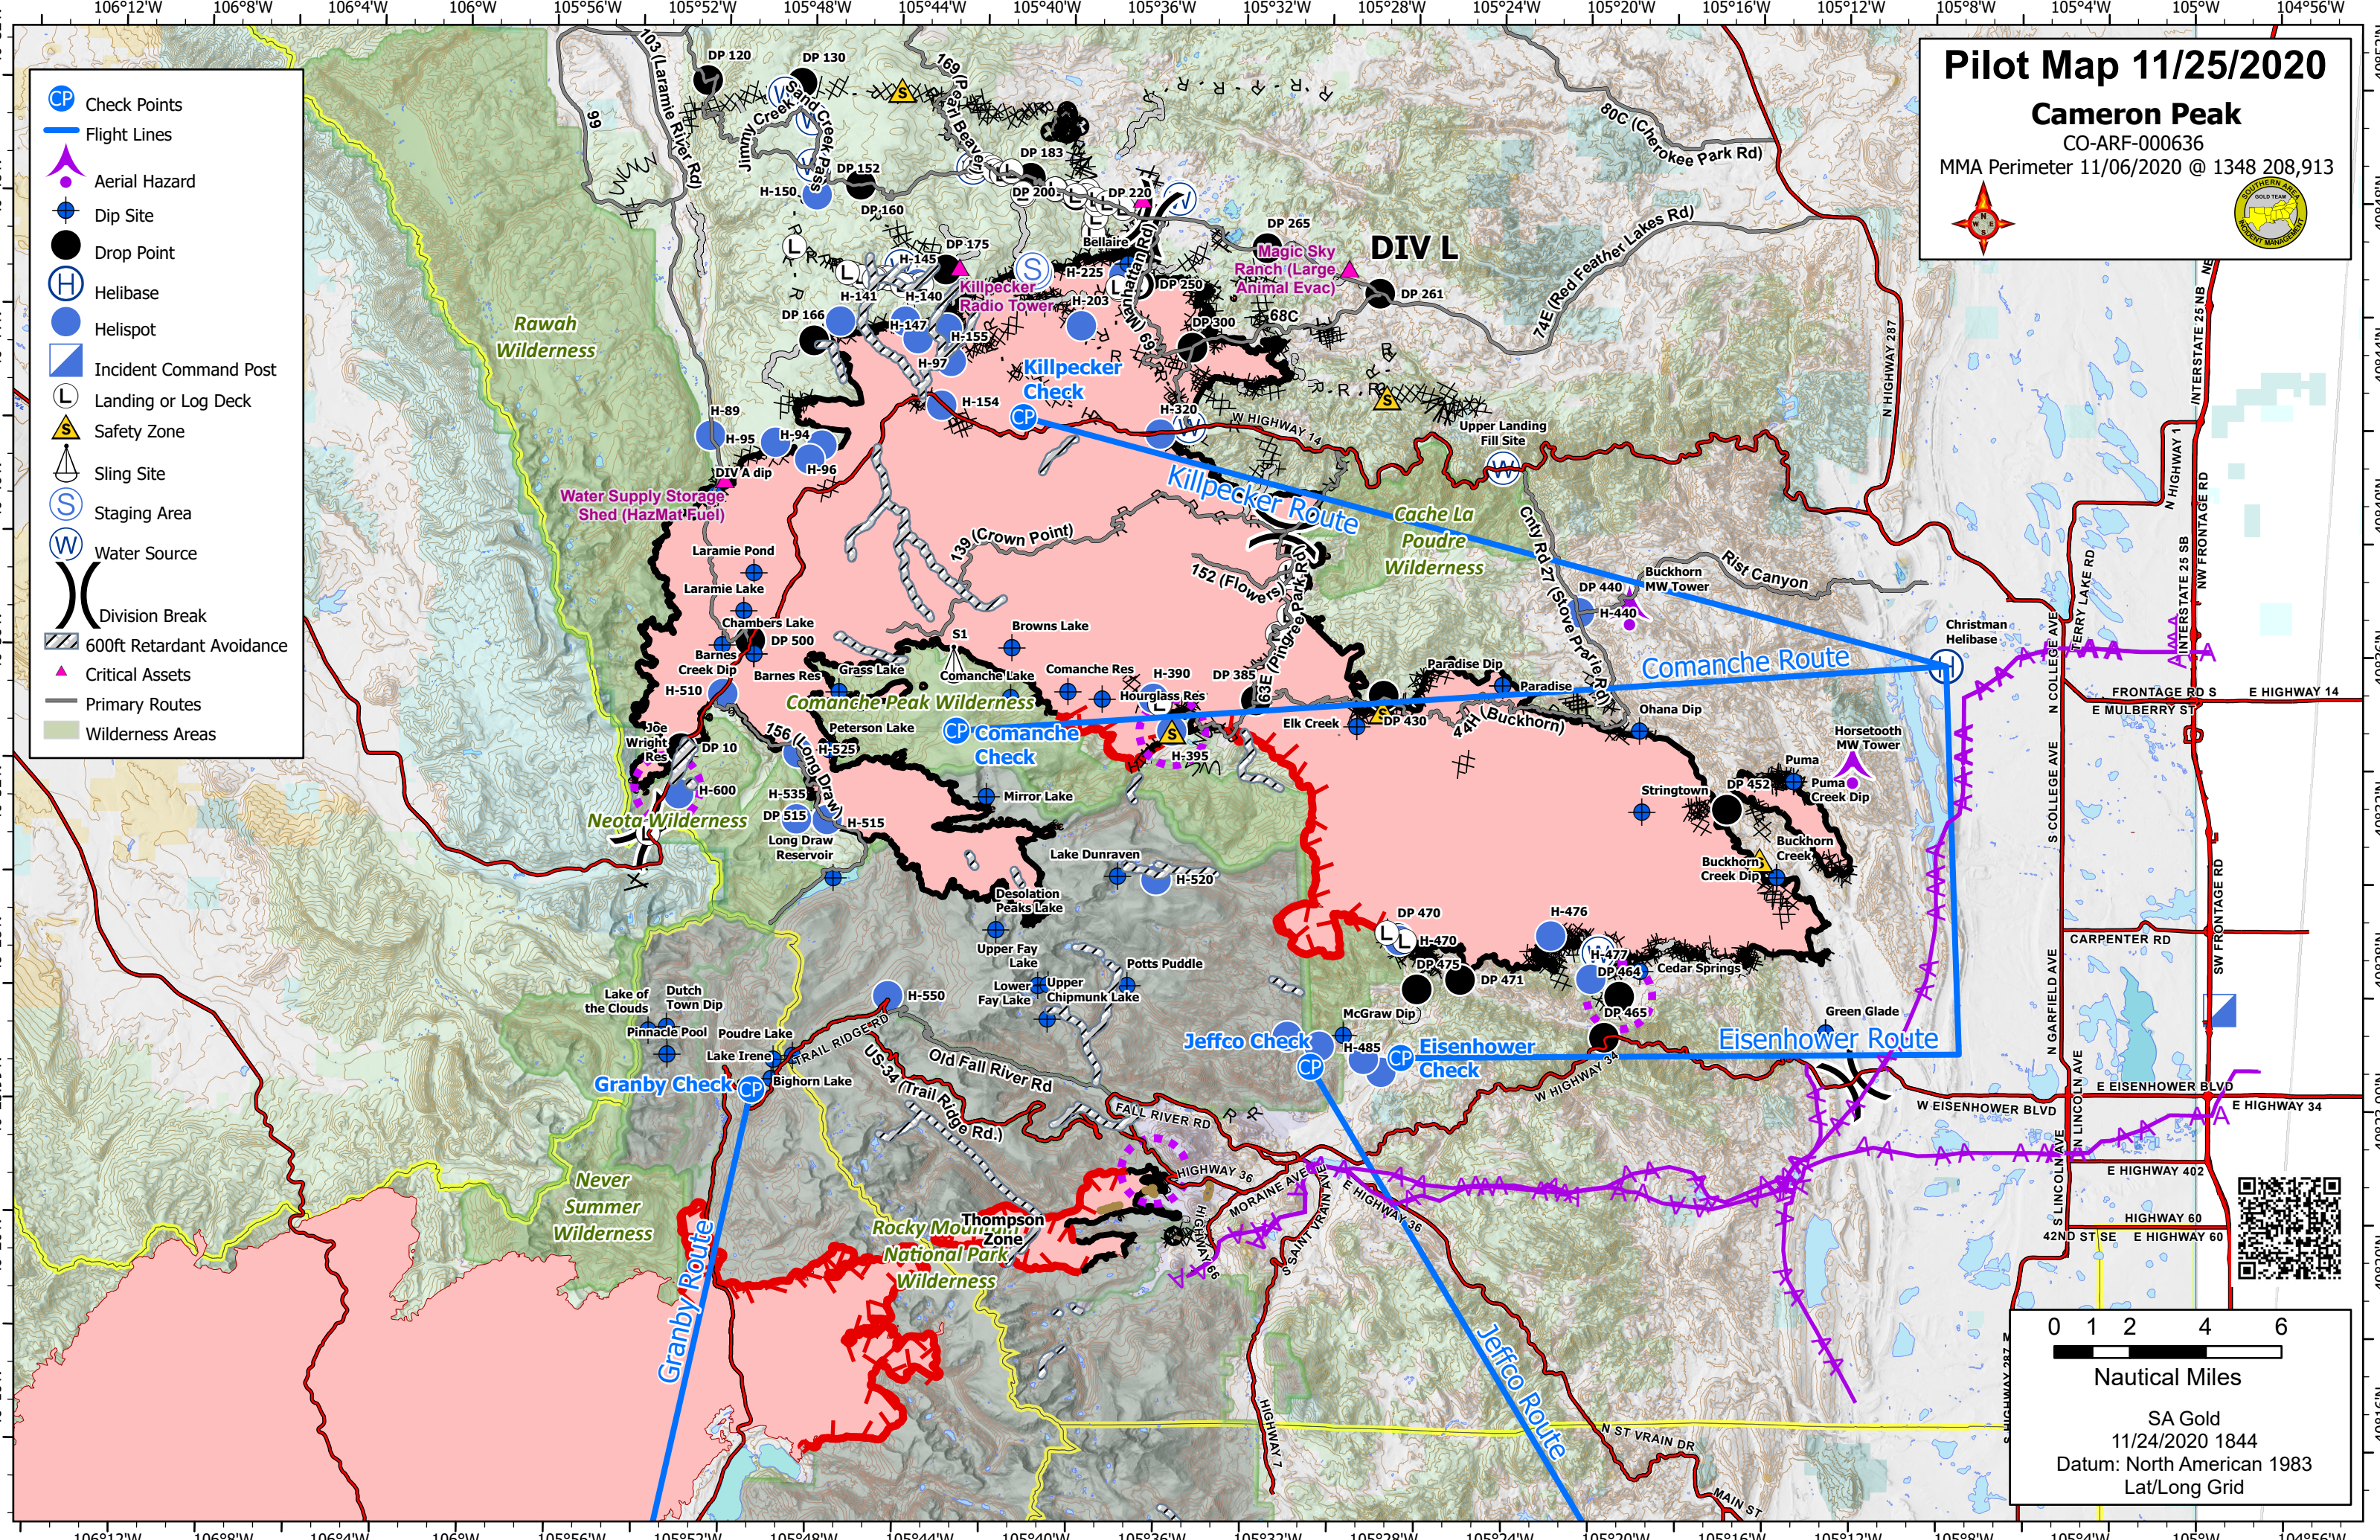

Pilot Map 11/25/2020

Cameron Peak

CO-ARF-000636
MMA Perimeter 11/06/2020 @ 1348 208,913

-  Check Points
-  Flight Lines
-  Aerial Hazard
-  Dip Site
-  Drop Point
-  Helibase
-  Helispot
-  Incident Command Post
-  Landing or Log Deck
-  Safety Zone
-  Sling Site
-  Staging Area
-  Water Source
-  Division Break
-  600ft Retardant Avoidance
-  Critical Assets
-  Primary Routes
-  Wilderness Areas

0 1 2 4 6
Nautical Miles

SA Gold
11/24/2020 1844
Datum: North American 1983
Lat/Long Grid